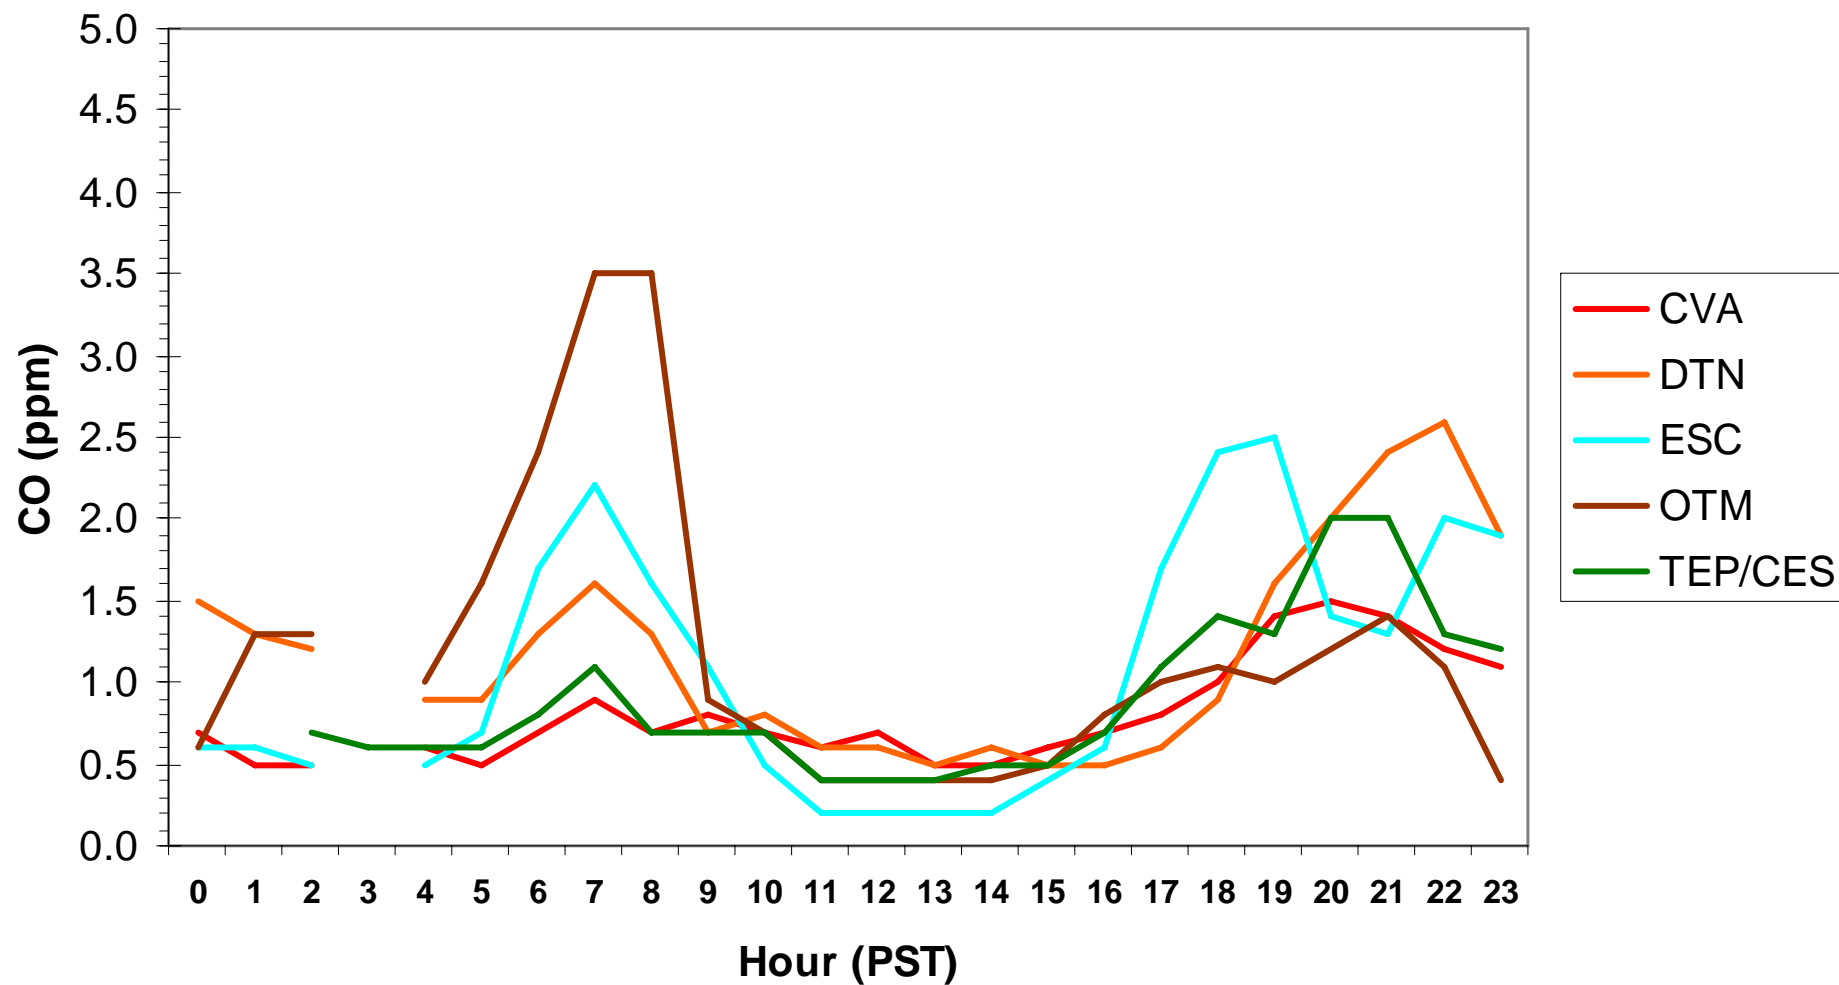

Hourly CO Data for: Saturday, 11/29/2008

Hourly CO Data for: Sunday, 11/30/2008

Hourly CO Data for: Monday, 12/1/2008

Hourly CO Data for: Tuesday, 12/2/2008

Hourly CO Data for: Wednesday, 12/3/2008

Hourly CO Data for: Thursday, 12/4/2008

Hourly CO Data for: Friday, 12/5/2008

Hourly CO Data for: Saturday, 12/6/2008

Hourly CO Data for: Sunday, 12/7/2008

Hourly CO Data for: Monday, 12/8/2008

Hourly CO Data for: Tuesday, 12/9/2008

Hourly CO Data for: Wednesday, 12/10/2008