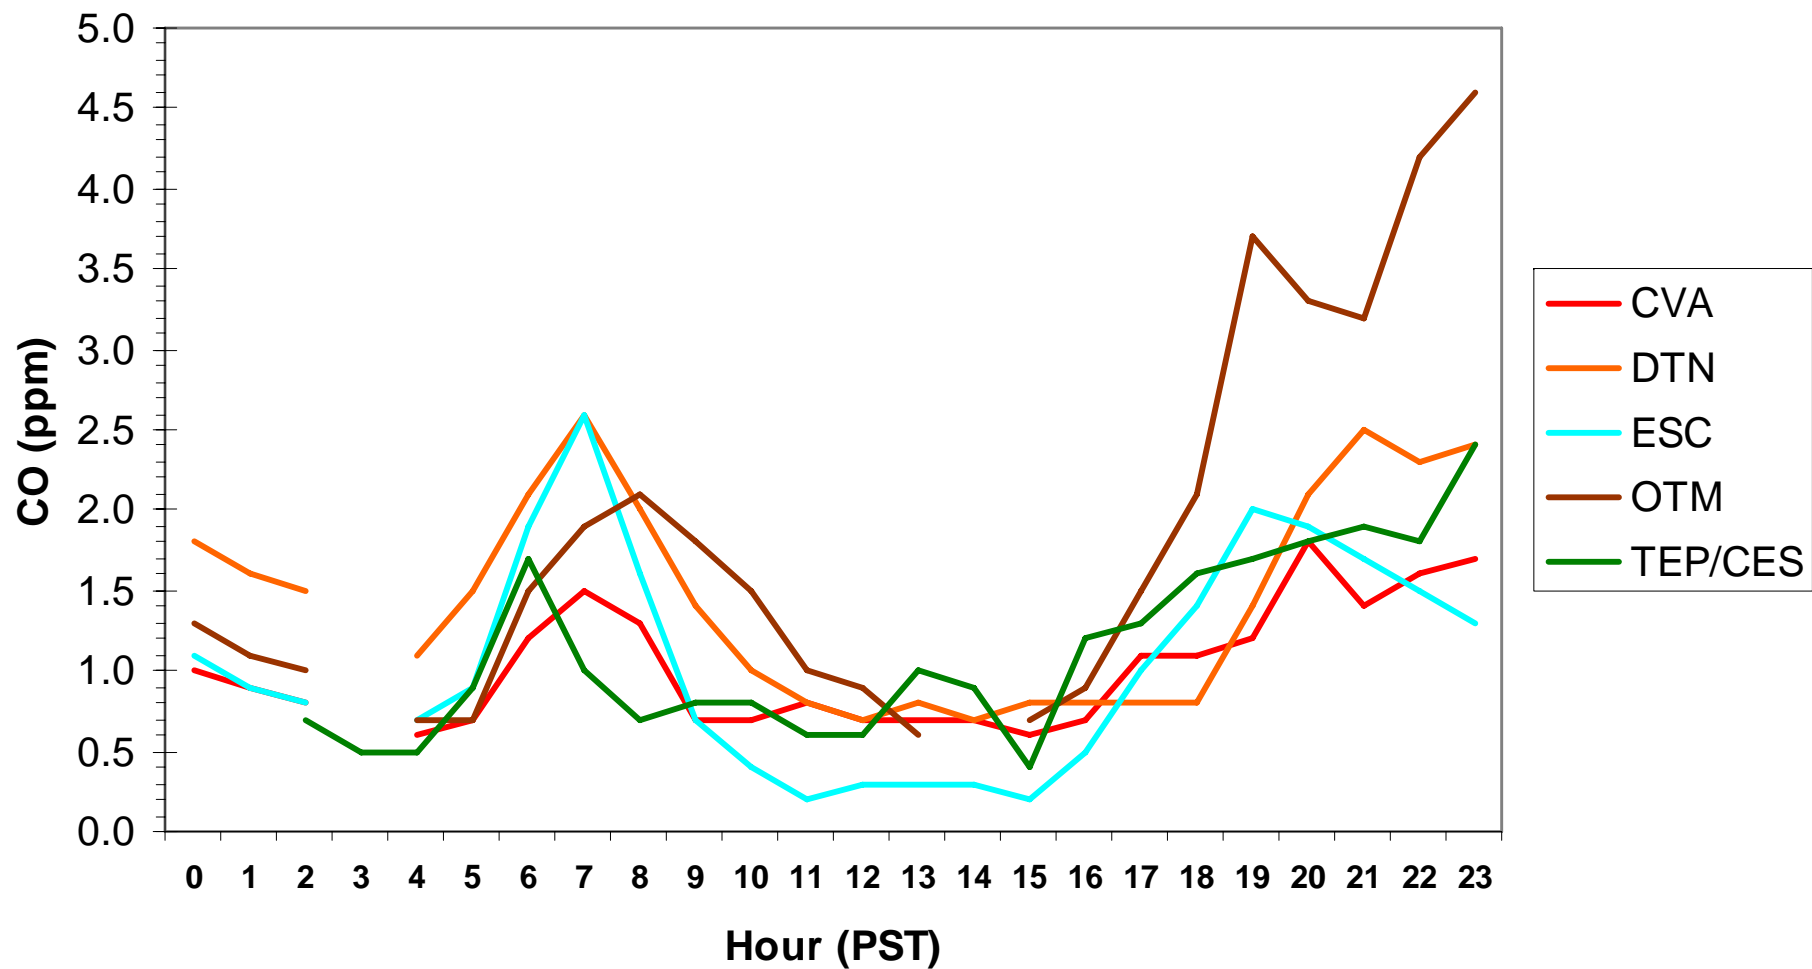

Hourly CO Data for: Wednesday, 11/5/2008

Hourly CO Data for: Thursday, 11/6/2008

Hourly CO Data for: Friday, 11/7/2008

Hourly CO Data for: Saturday, 11/8/2008

Hourly CO Data for: Sunday, 11/9/2008

Hourly CO Data for: Monday, 11/10/2008

Hourly CO Data for: Tuesday, 11/11/2008

Hourly CO Data for: Wednesday, 11/12/2008

Hourly CO Data for: Thursday, 11/13/2008

Hourly CO Data for: Friday, 11/14/2008

Hourly CO Data for: Saturday, 11/15/2008

Hourly CO Data for: Sunday, 11/16/2008