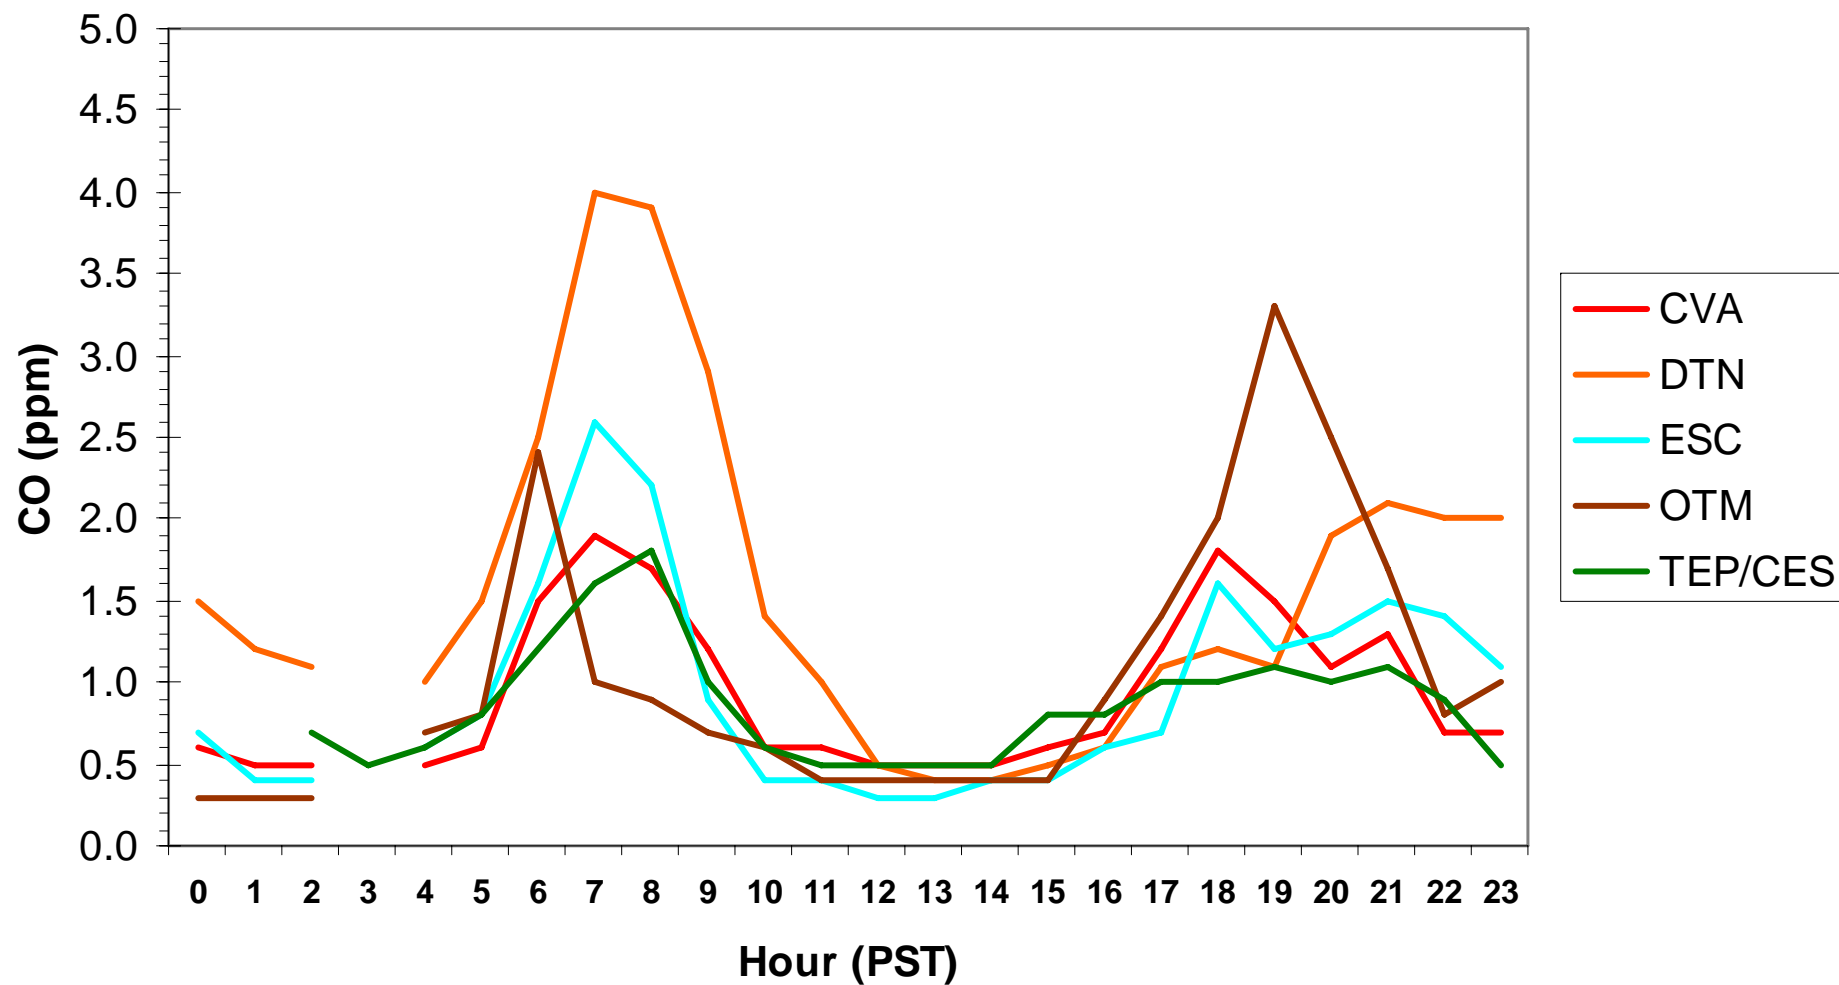

Hourly CO Data for: Saturday, 1/10/2009

Hourly CO Data for: Sunday, 1/11/2009

Hourly CO Data for: Monday, 1/12/2009

Hourly CO Data for: Tuesday, 1/13/2009

Hourly CO Data for: Wednesday, 1/14/2009

Hourly CO Data for: Thursday, 1/15/2009