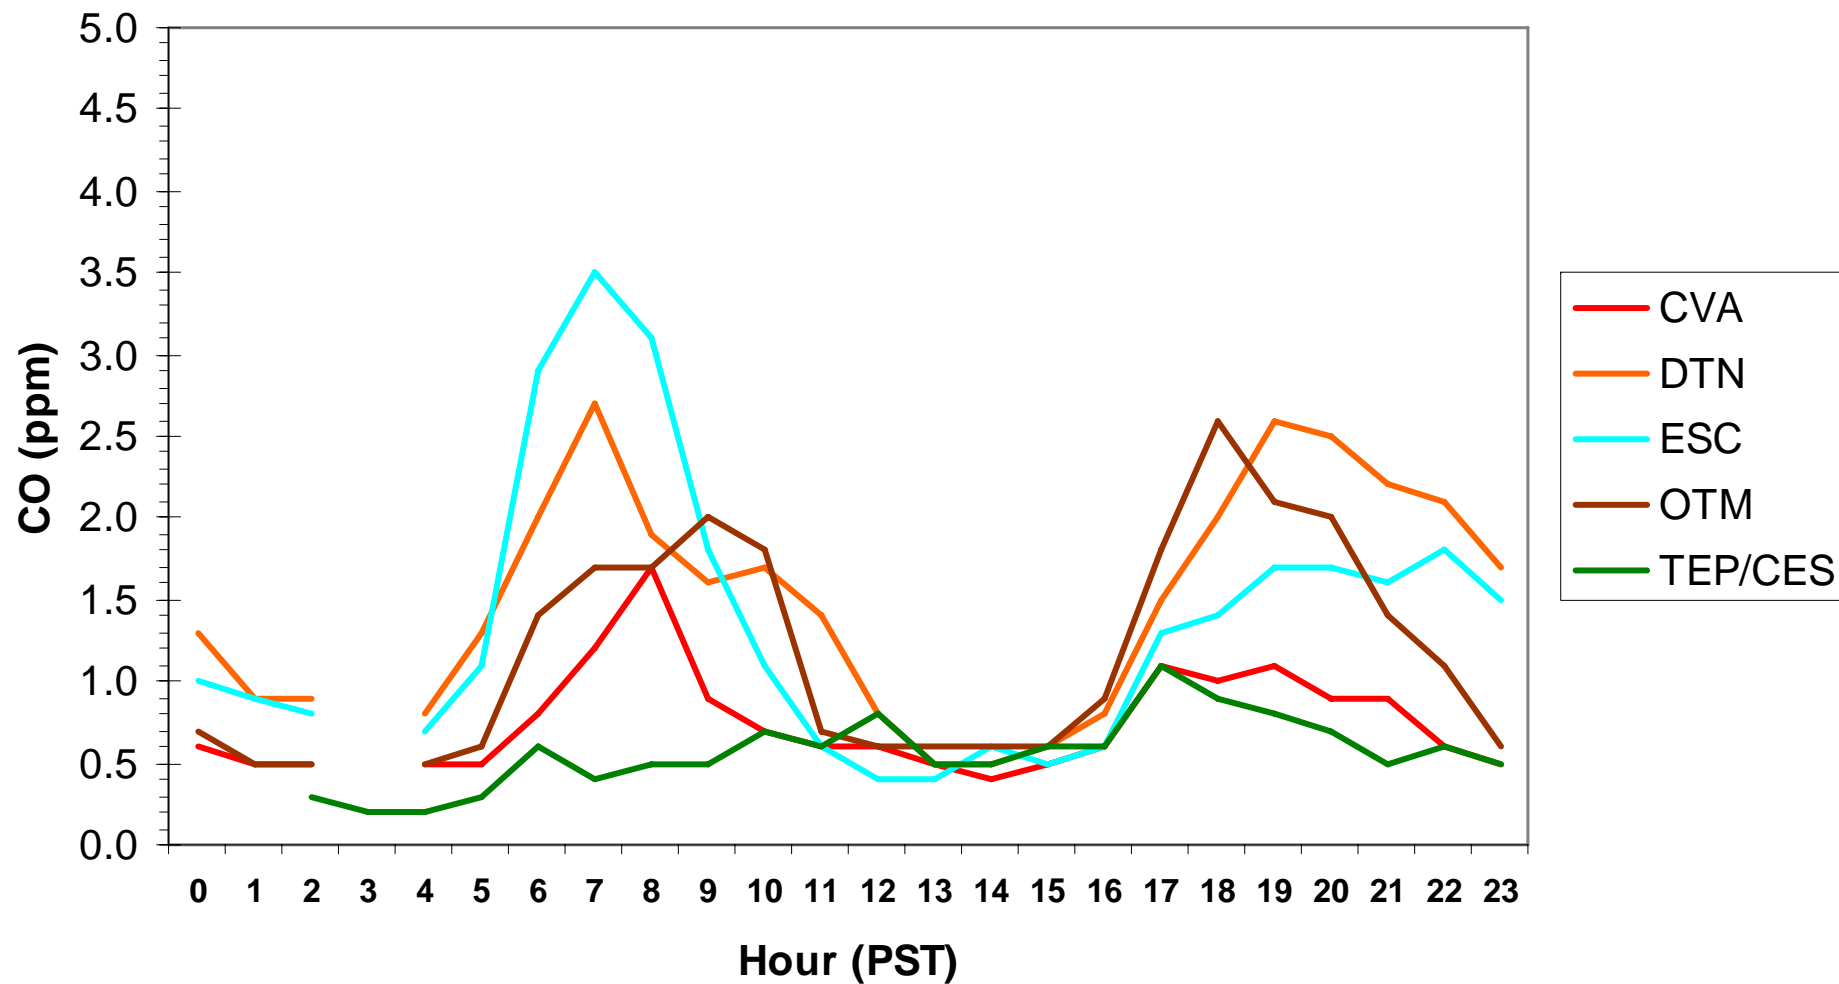

Hourly CO Data for: Saturday, 1/10/2009

Hourly CO Data for: Sunday, 1/11/2009

Hourly CO Data for: Monday, 1/12/2009

Hourly CO Data for: Tuesday, 1/13/2009

Hourly CO Data for: Wednesday, 1/14/2009

Hourly CO Data for: Thursday, 1/15/2009