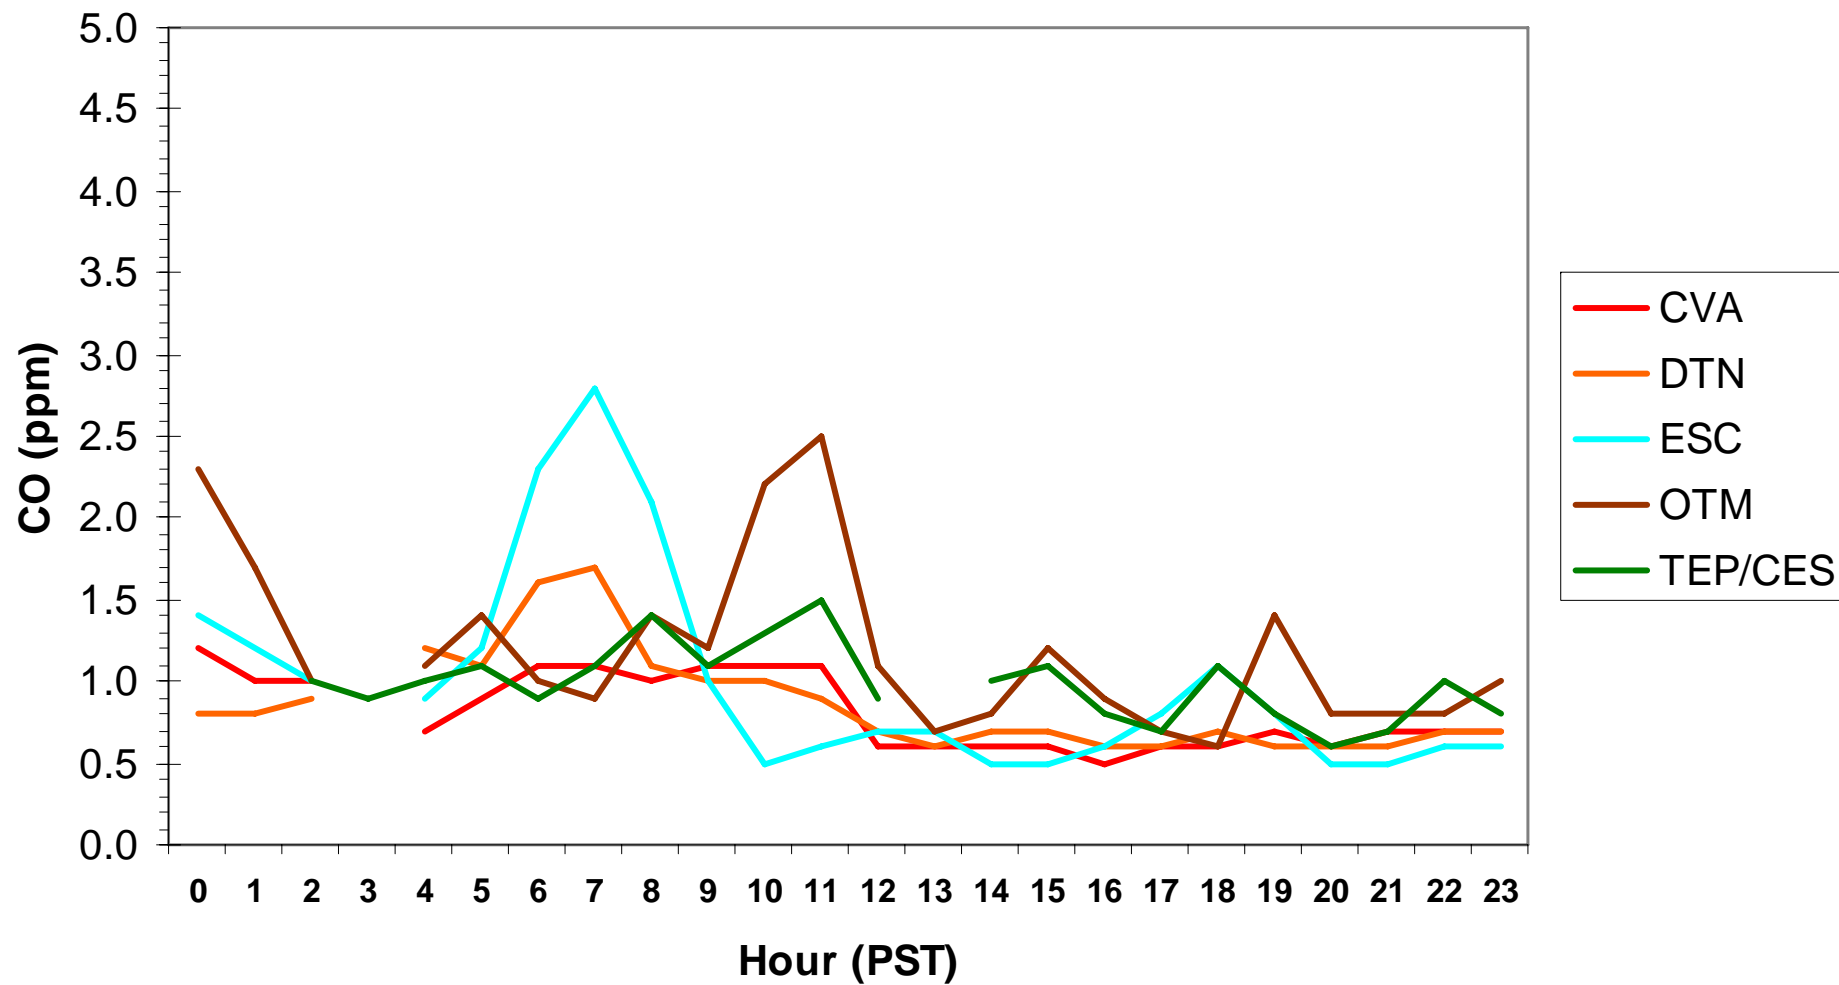

Hourly CO Data for: Monday, 12/1/2008