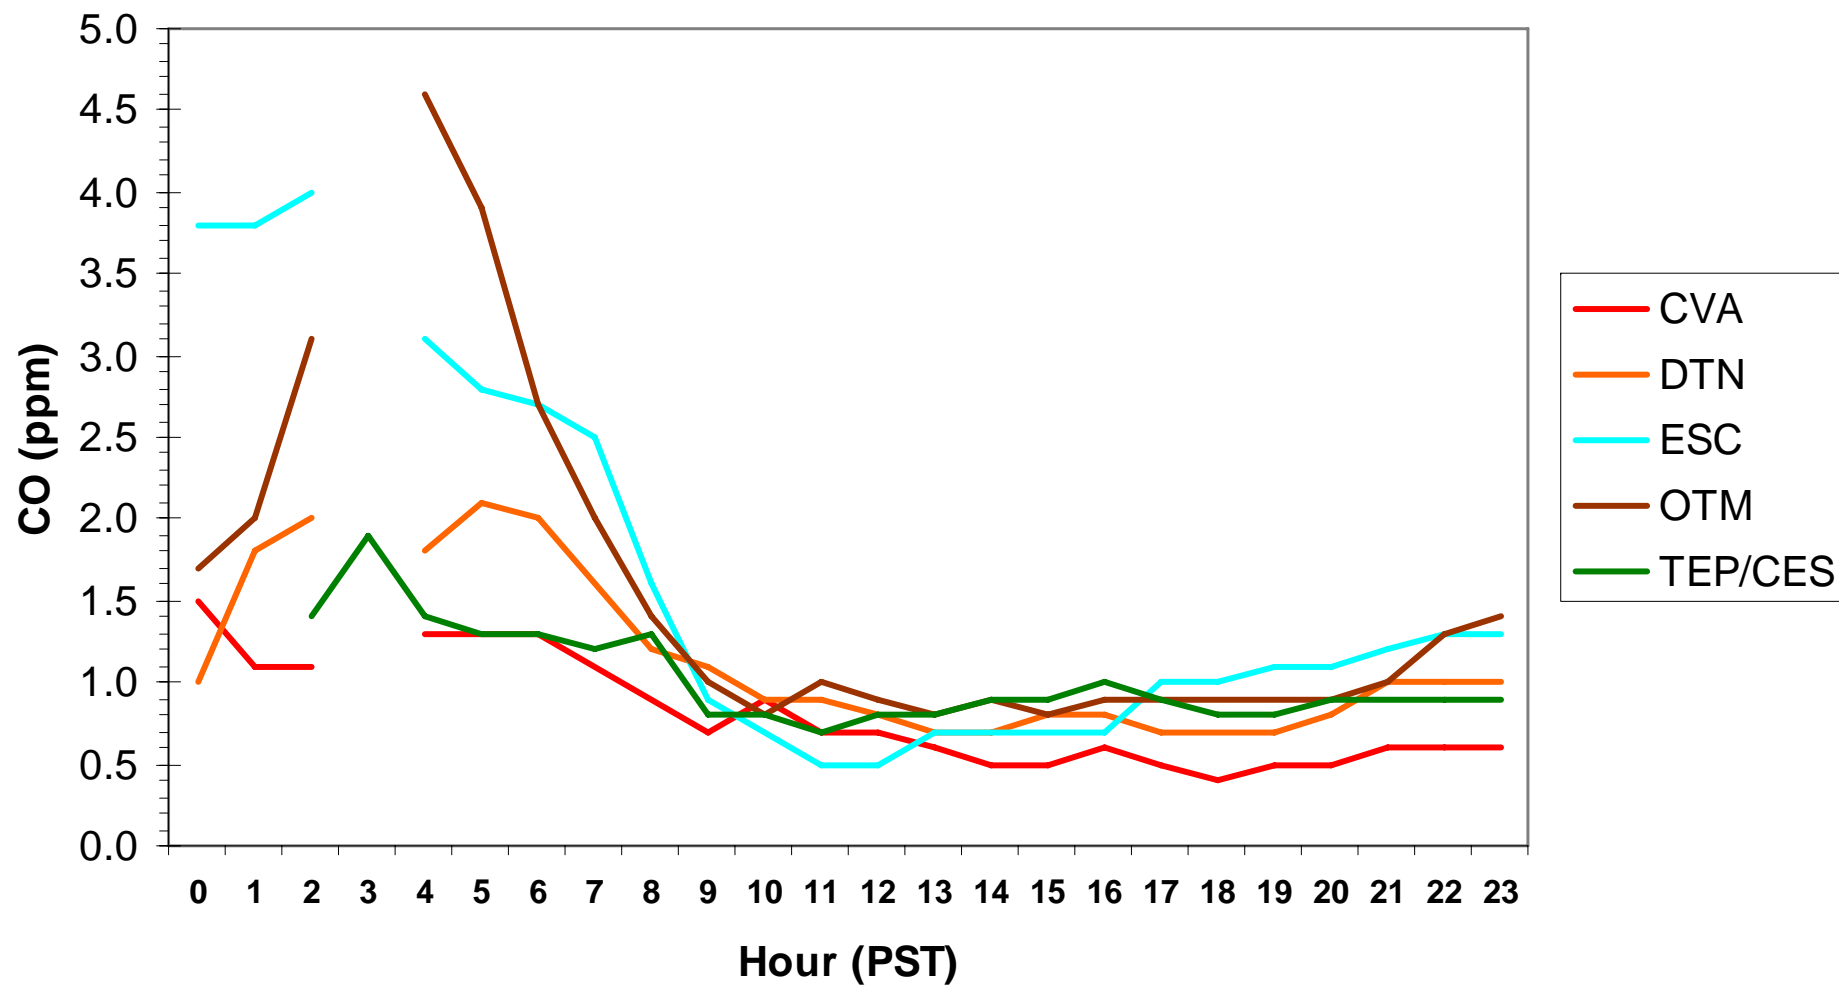

Hourly CO Data for: Monday, 12/29/2008

Hourly CO Data for: Tuesday, 12/30/2008

Hourly CO Data for: Wednesday, 12/31/2008

Hourly CO Data for: Thursday, 1/1/2009

Hourly CO Data for: Friday, 1/2/2009

Hourly CO Data for: Saturday, 1/3/2009