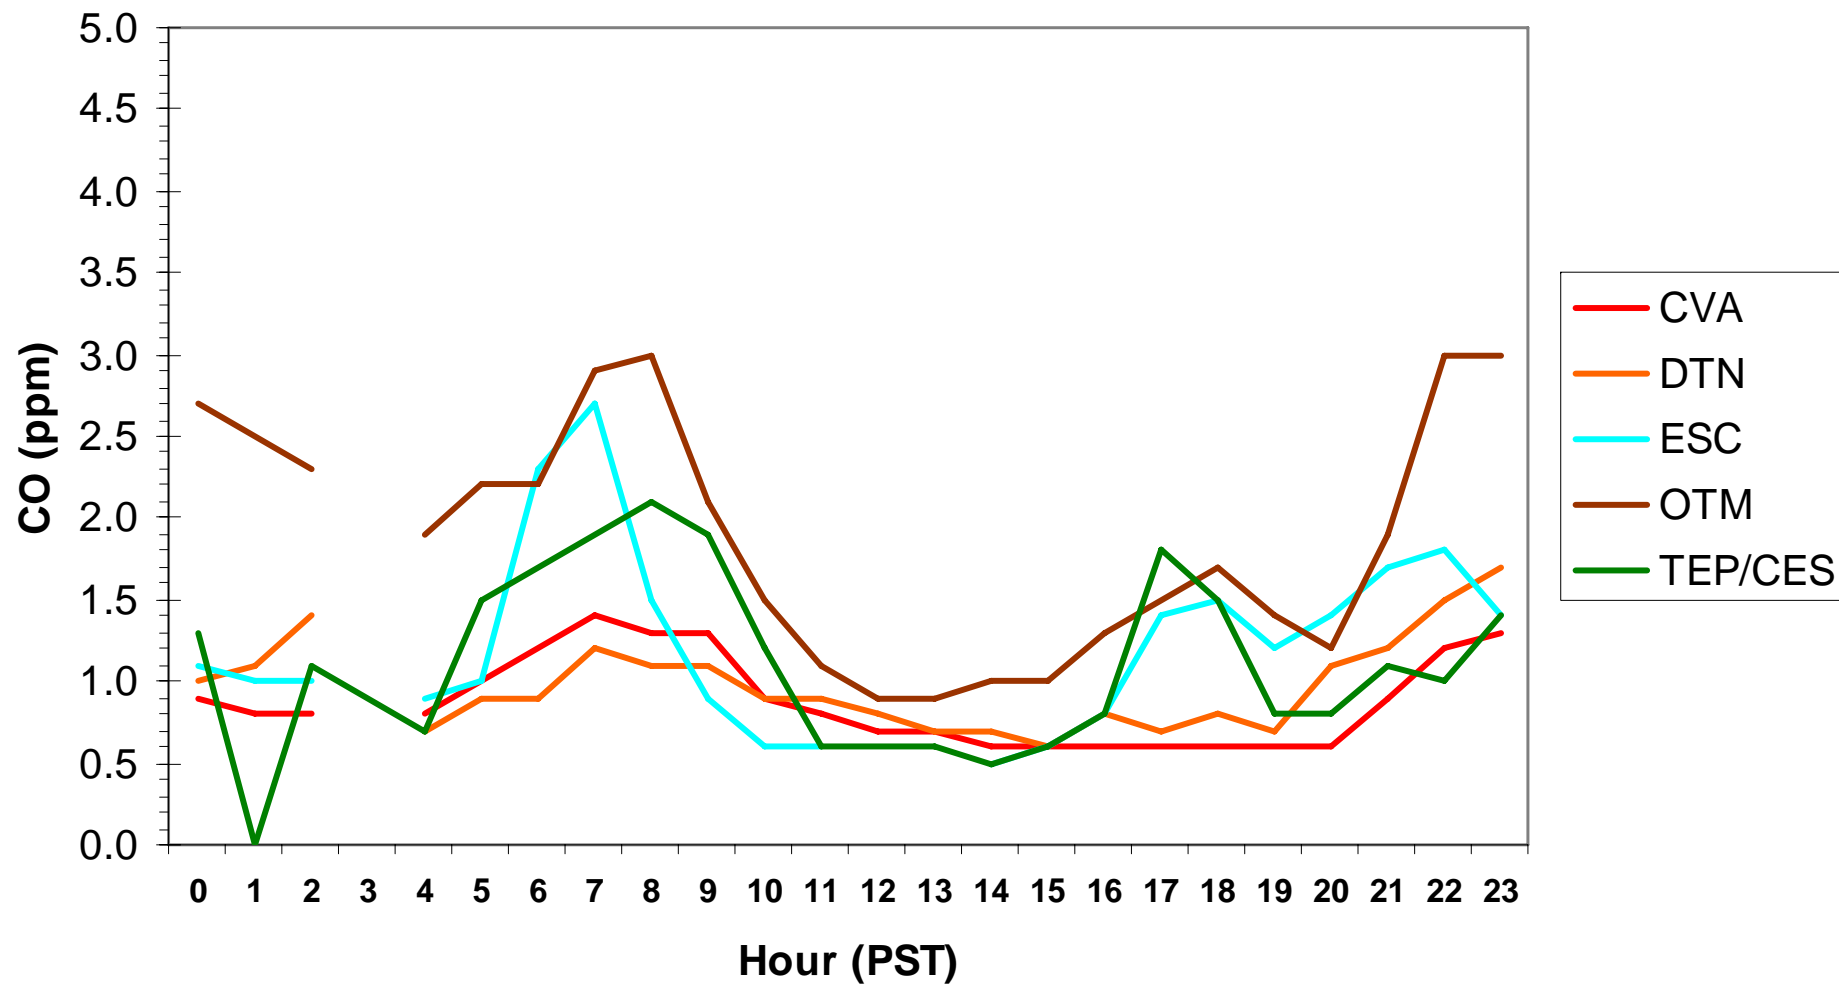

Hourly CO Data for: Monday, 11/17/2008

Hourly CO Data for: Tuesday, 11/18/2008

Hourly CO Data for: Wednesday, 11/19/2008

Hourly CO Data for: Thursday, 11/20/2008

Hourly CO Data for: Friday, 11/21/2008

Hourly CO Data for: Saturday, 11/22/2008