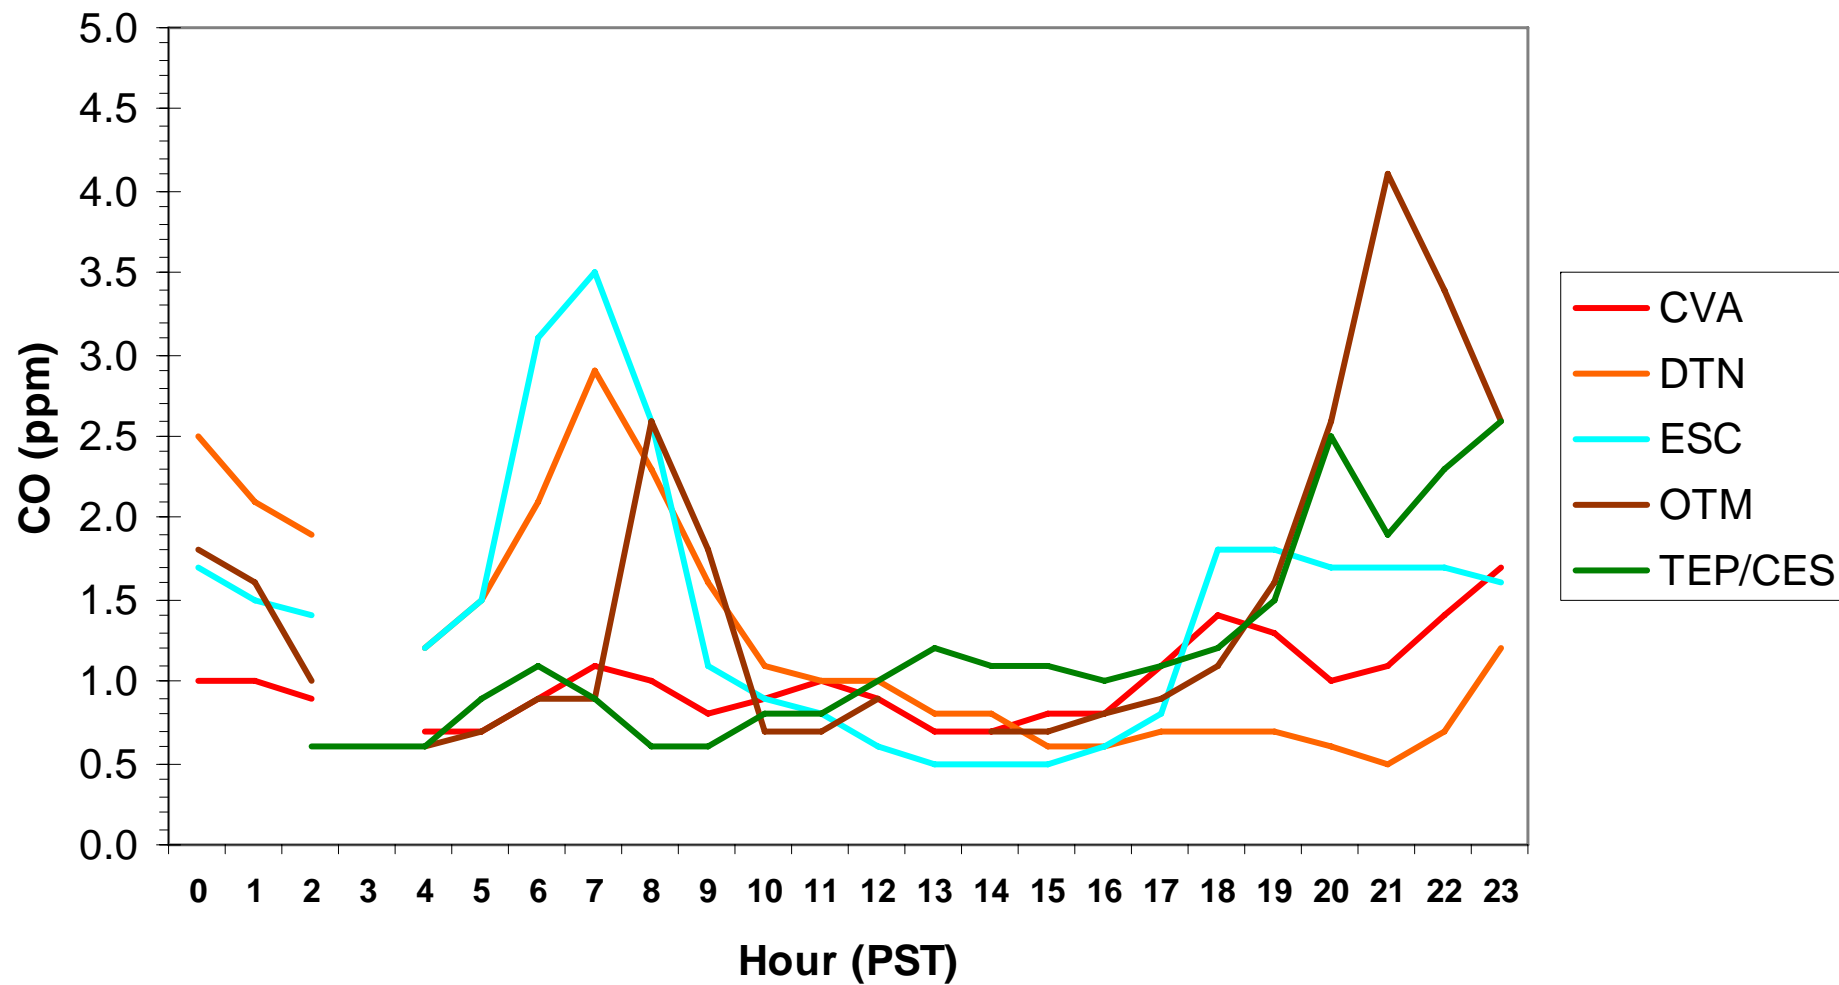

Hourly CO Data for: Tuesday, 12/30/2008