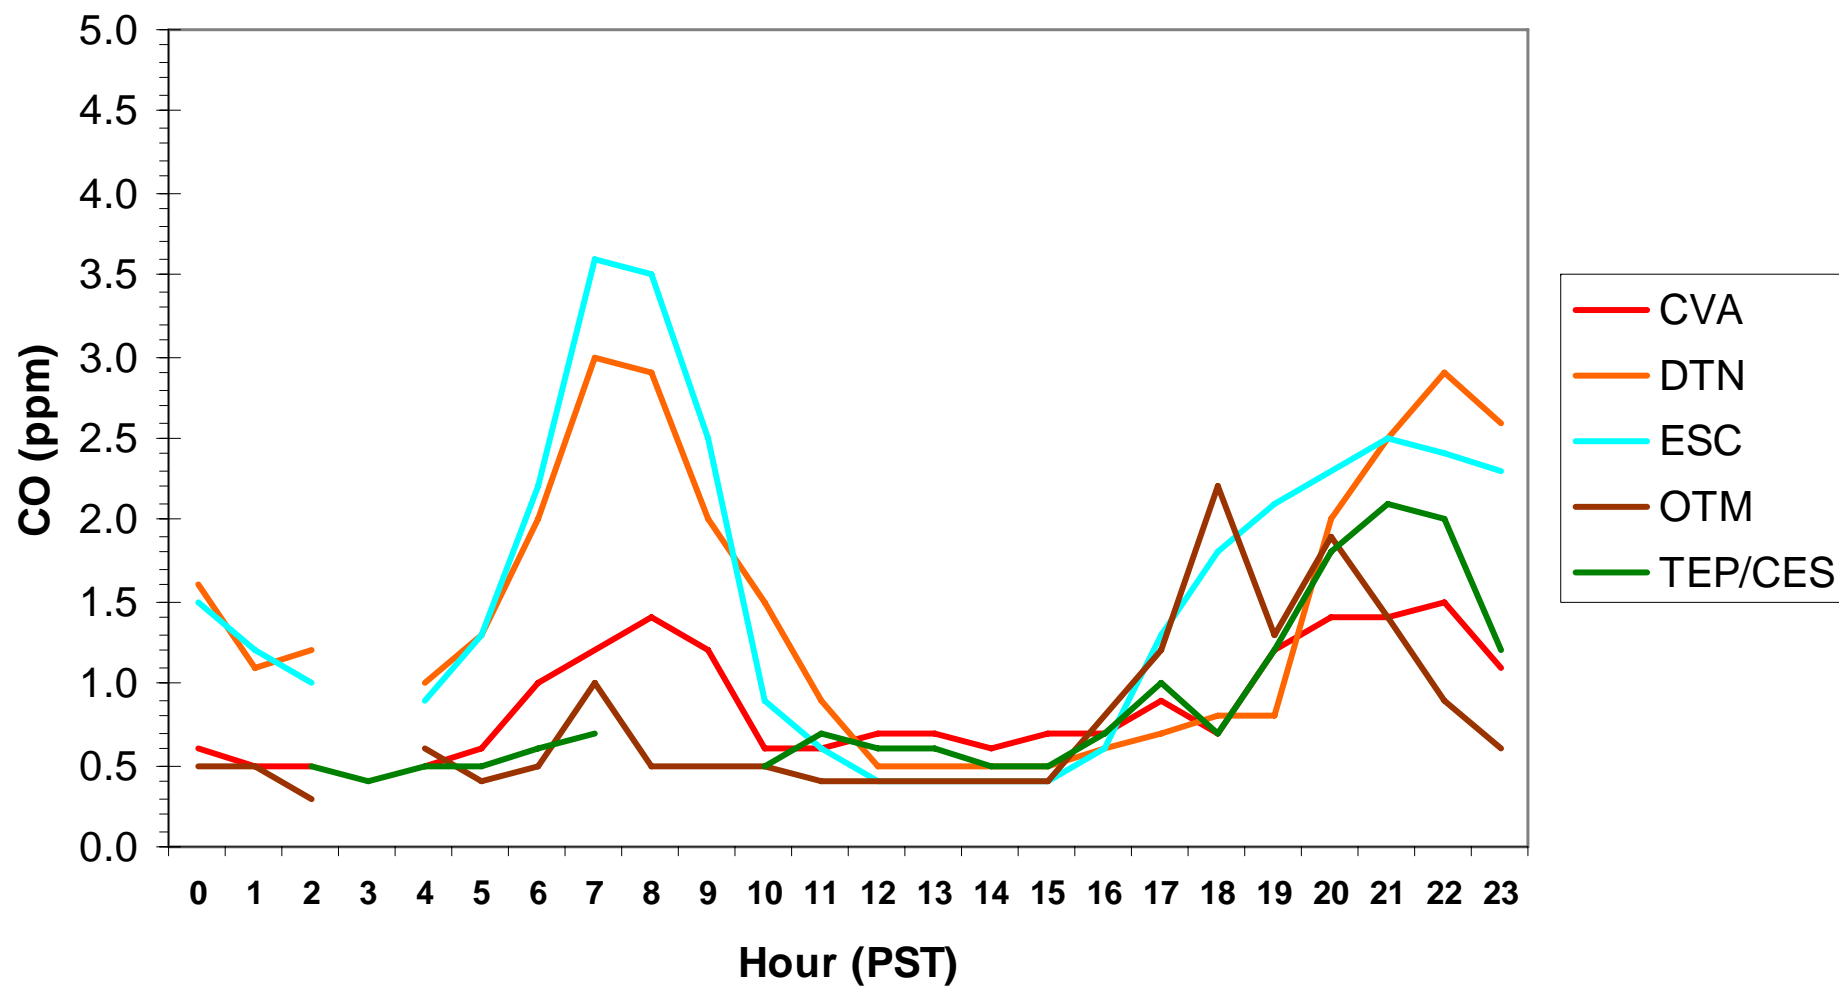

Hourly CO Data for: Friday, 1/16/2009