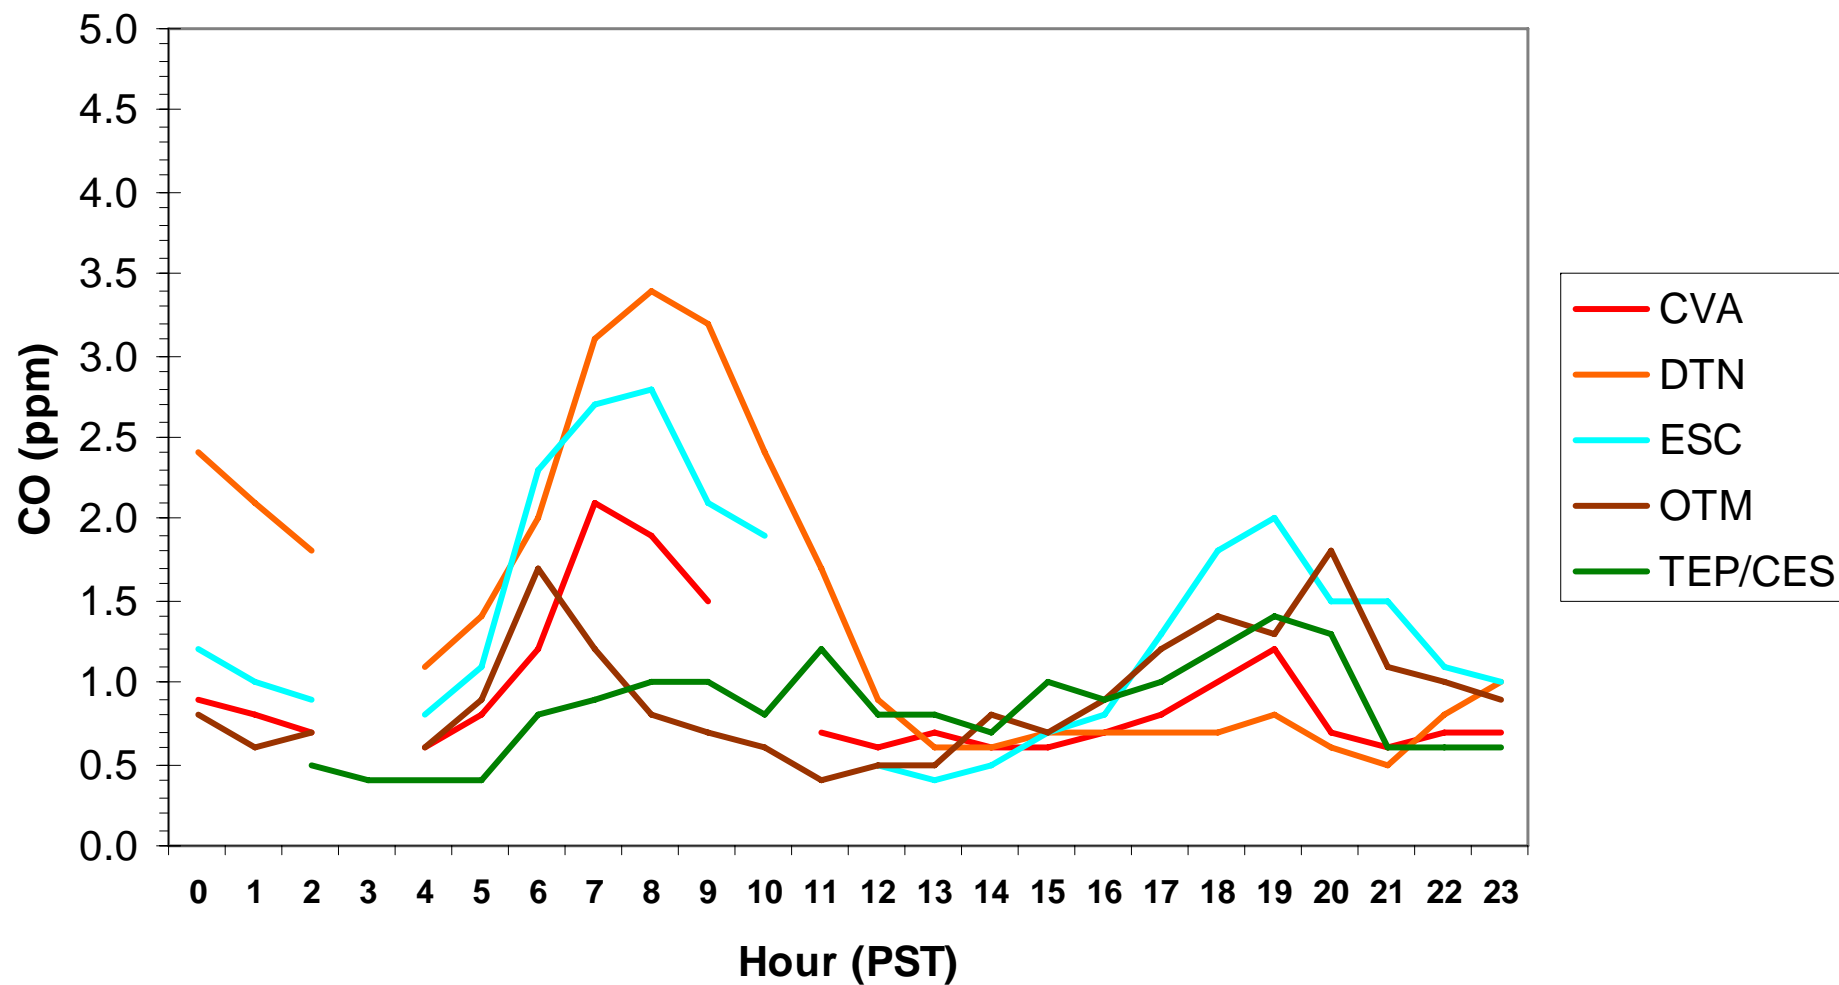

Hourly CO Data for: Friday, 1/16/2009

Hourly CO Data for: Saturday, 1/17/2009

Hourly CO Data for: Sunday, 1/18/2009

Hourly CO Data for: Monday, 1/19/2009

Hourly CO Data for: Tuesday, 1/20/2009

Hourly CO Data for: Wednesday, 1/21/2009