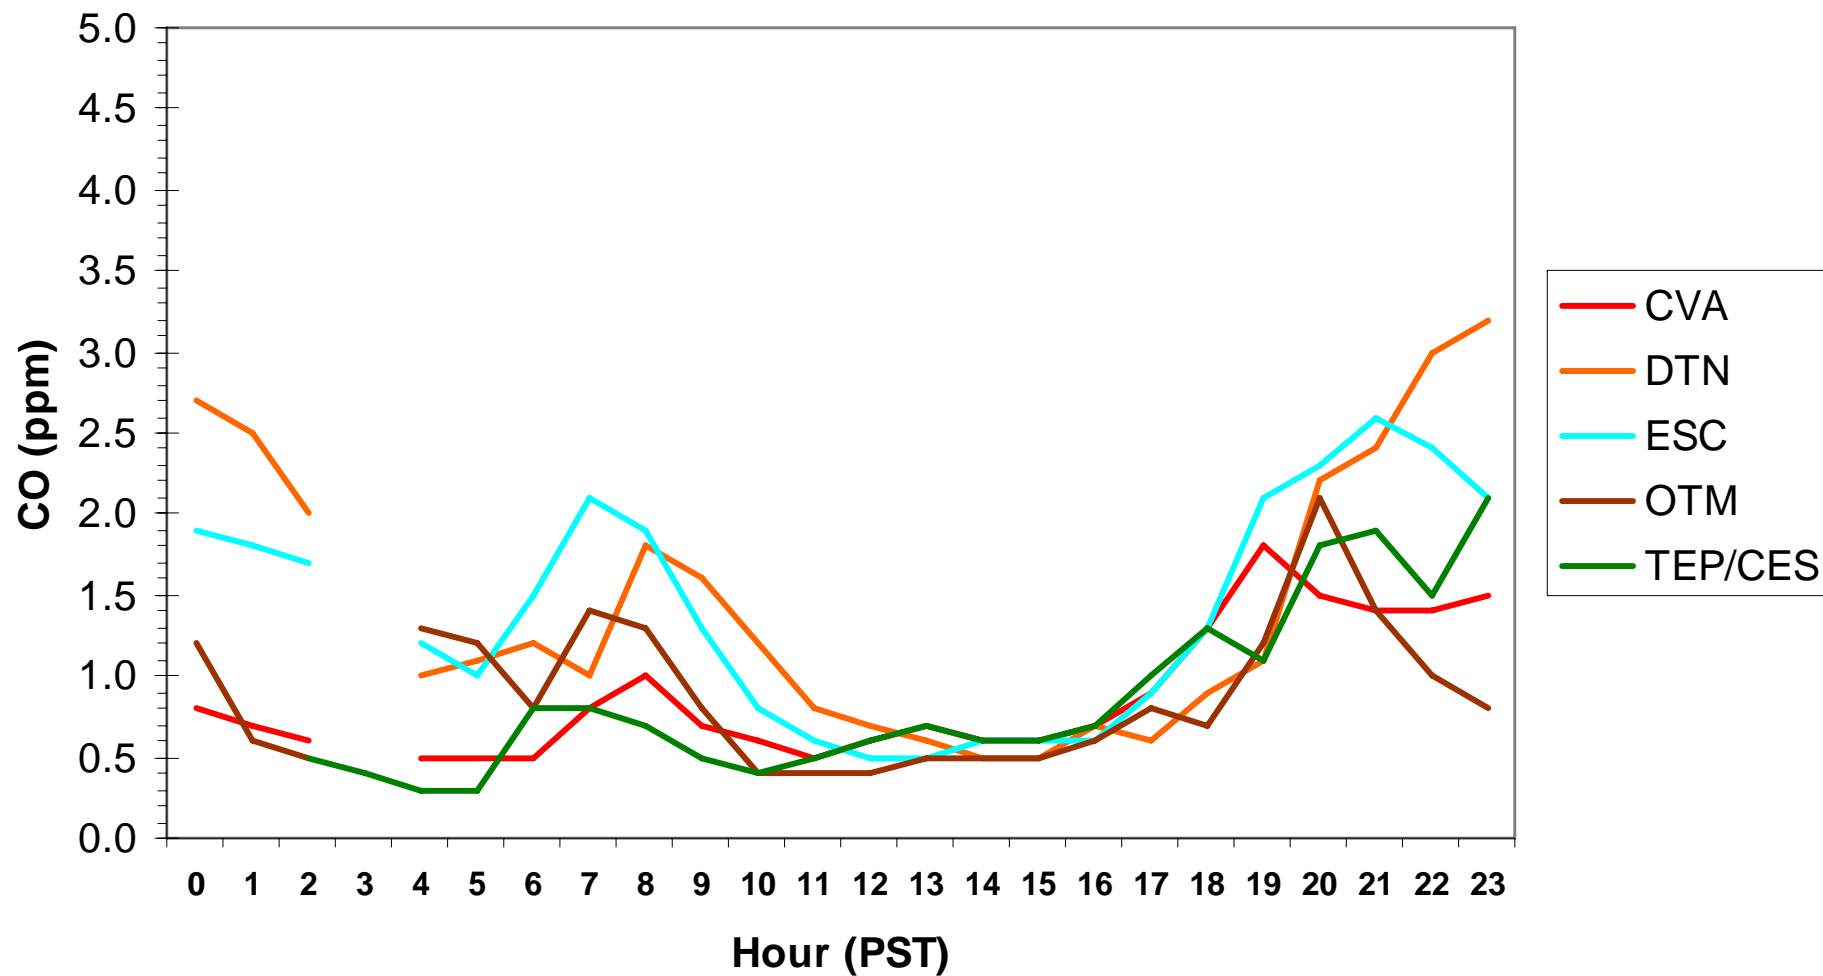

Hourly CO Data for: Saturday, 1/17/2009