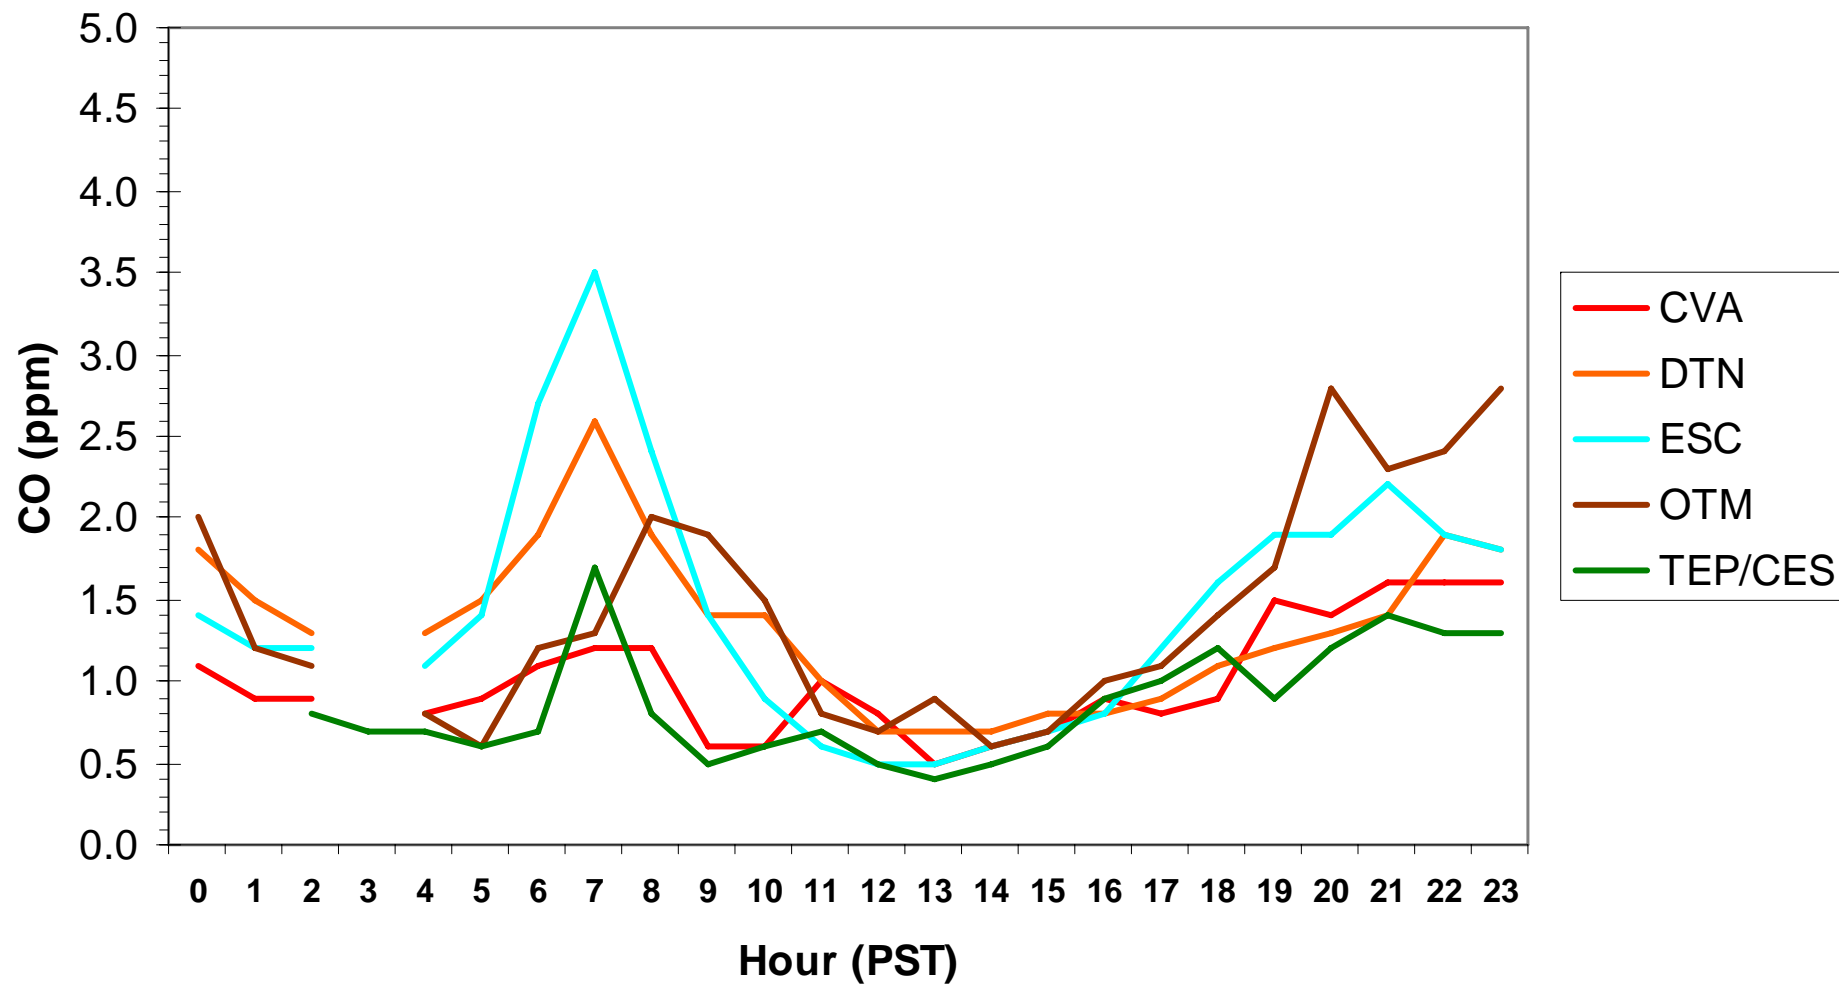

Hourly CO Data for: Sunday, 1/4/2009

Hourly CO Data for: Monday, 1/5/2009

Hourly CO Data for: Tuesday, 1/6/2009

Hourly CO Data for: Wednesday, 1/7/2009

Hourly CO Data for: Thursday, 1/8/2009

Hourly CO Data for: Friday, 1/9/2009