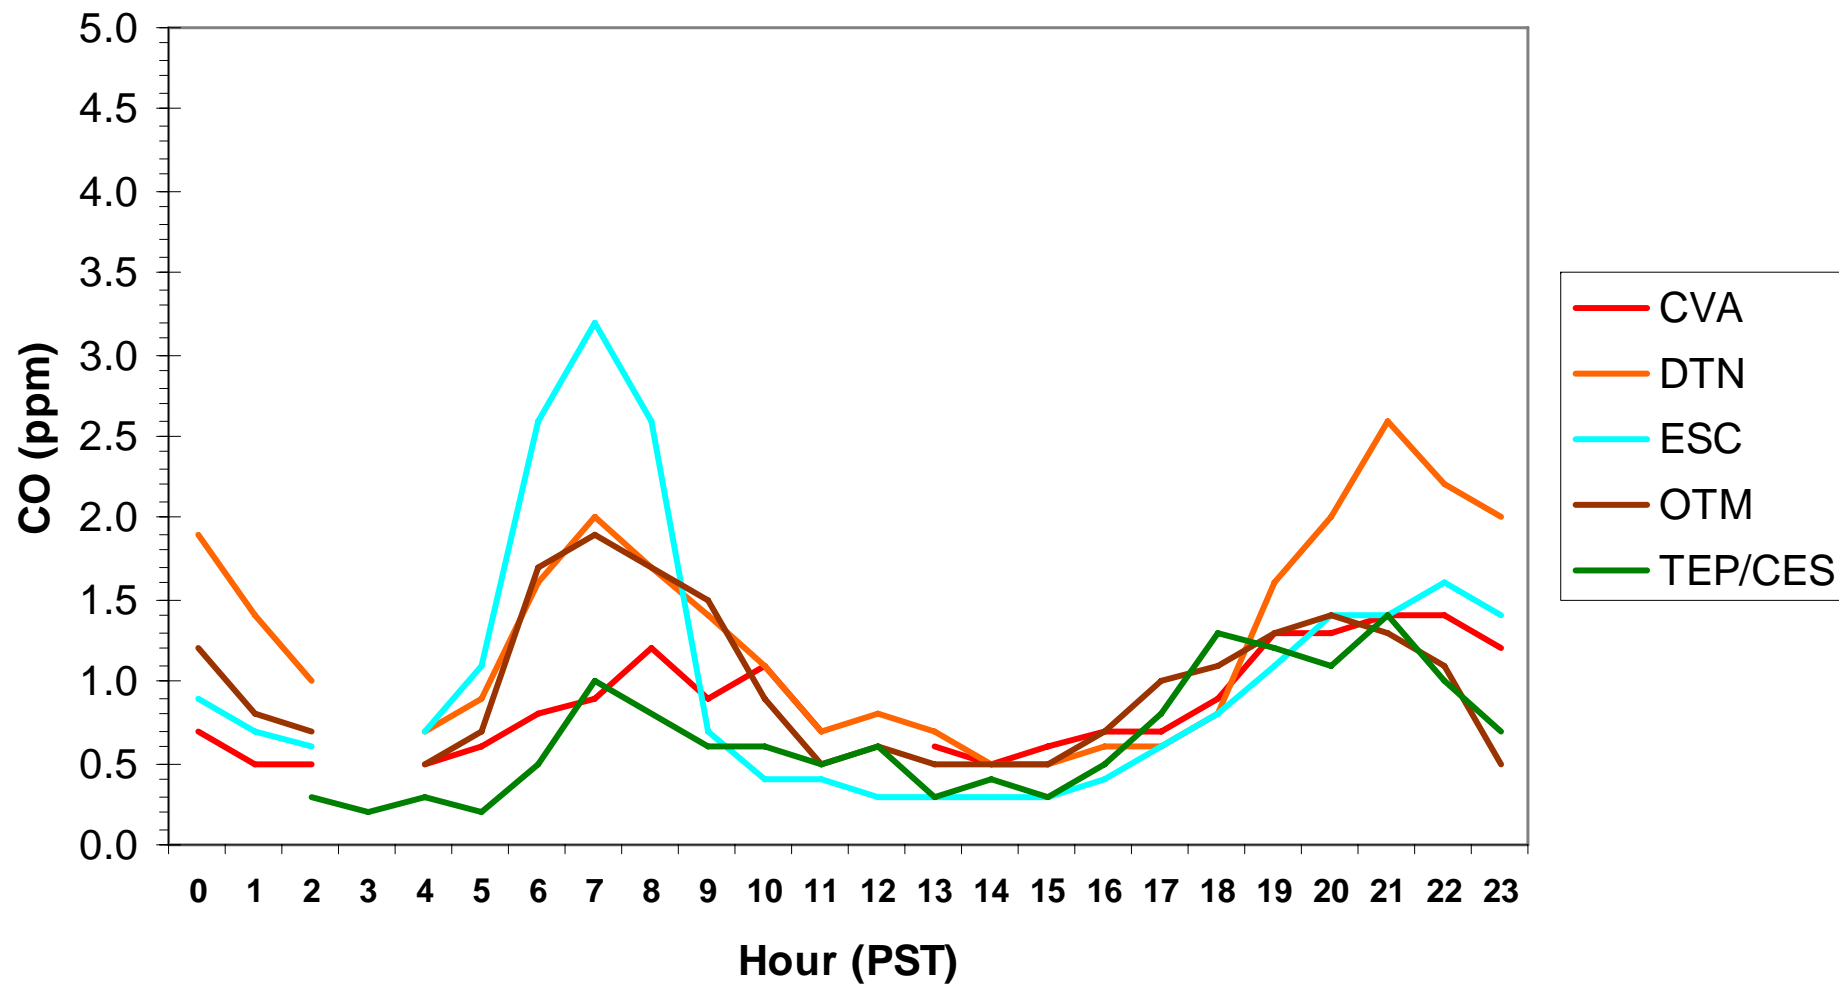

Hourly CO Data for: Wednesday, 1/28/2009