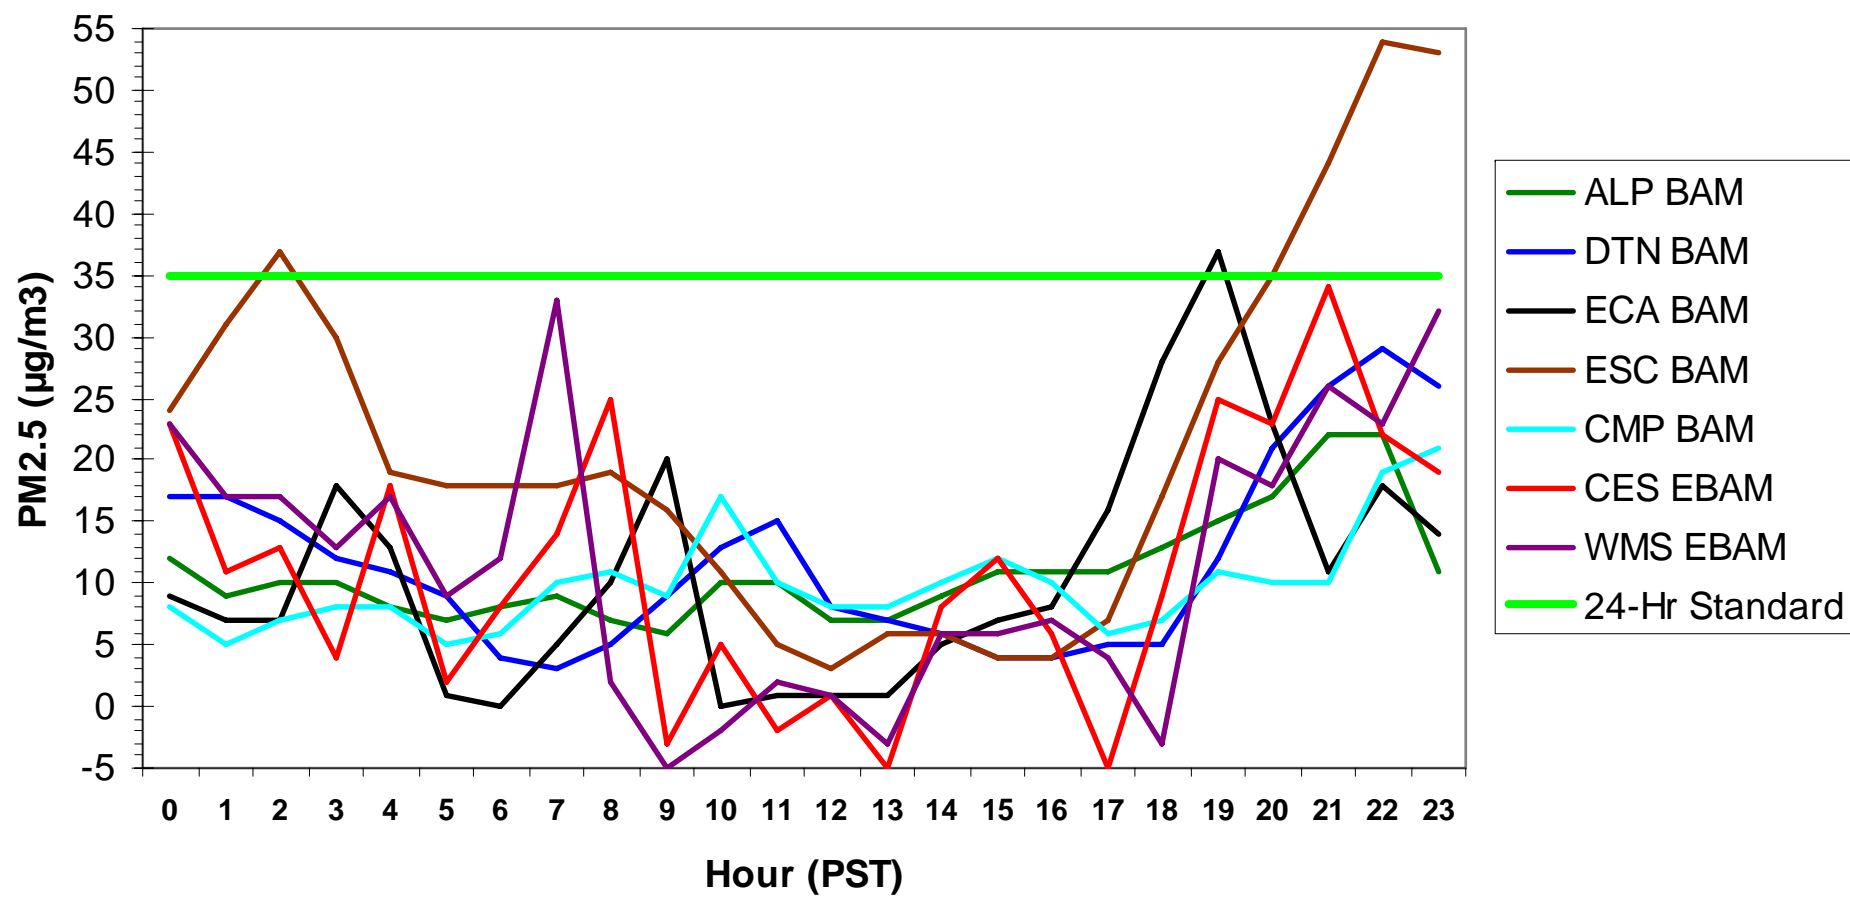

Hourly PM2.5 Data for: Friday, 12/19/2008