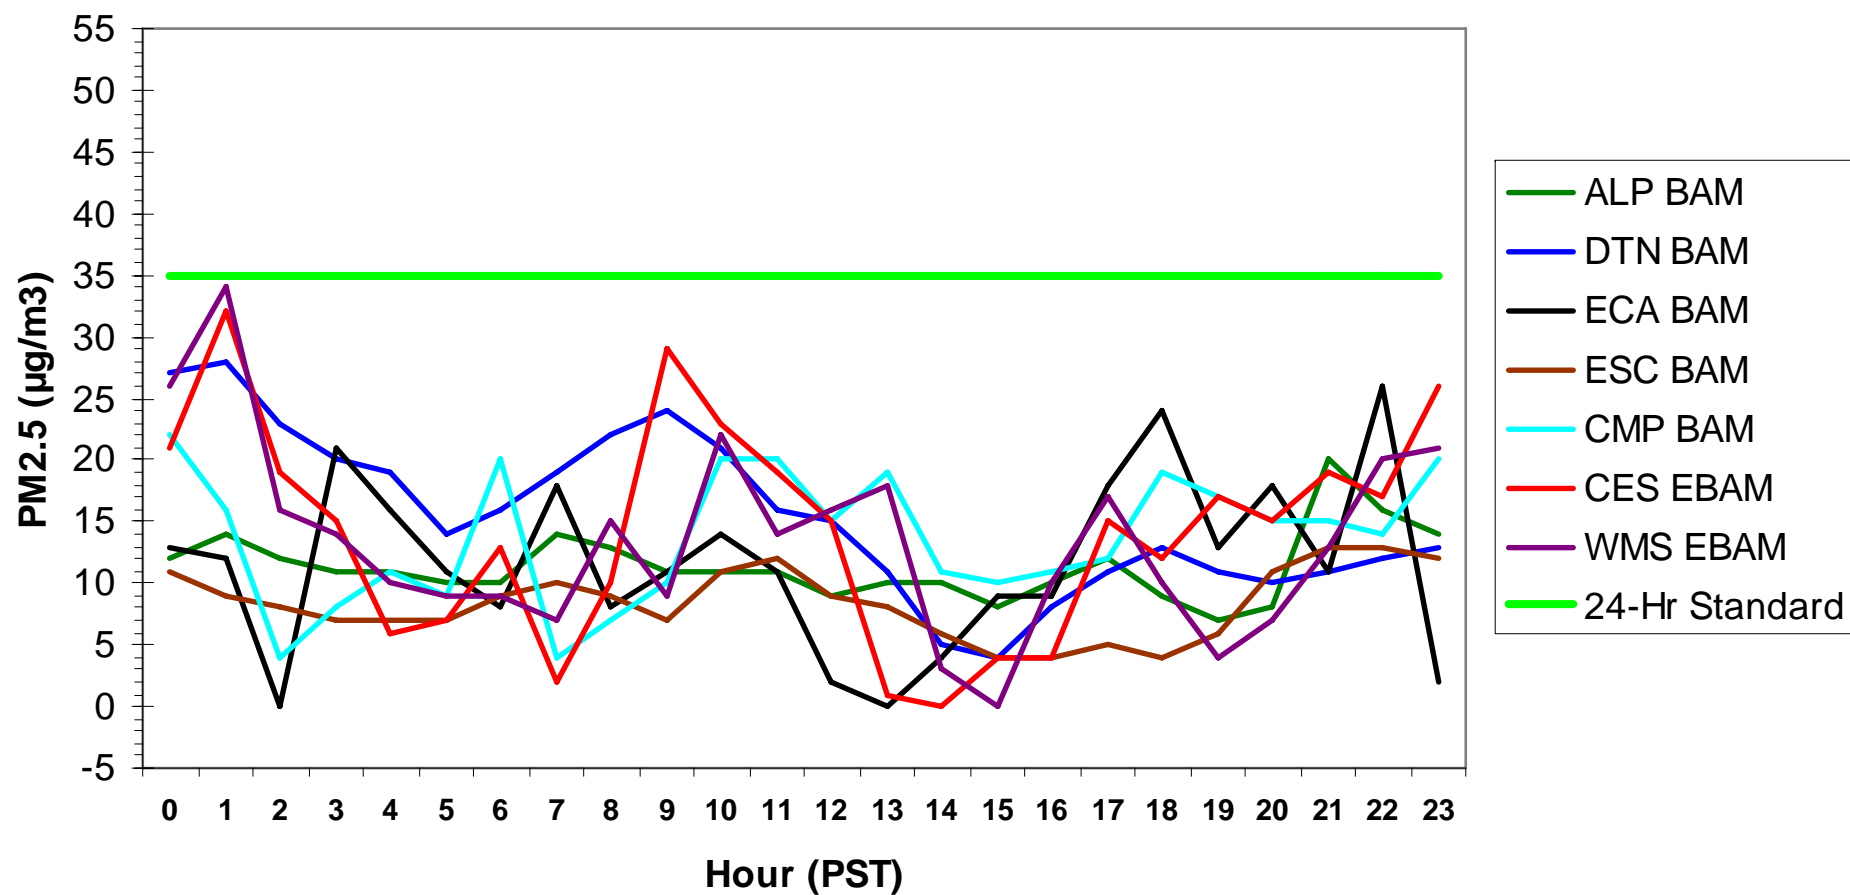

Hourly PM2.5 Data for: Thursday, 1/22/2009