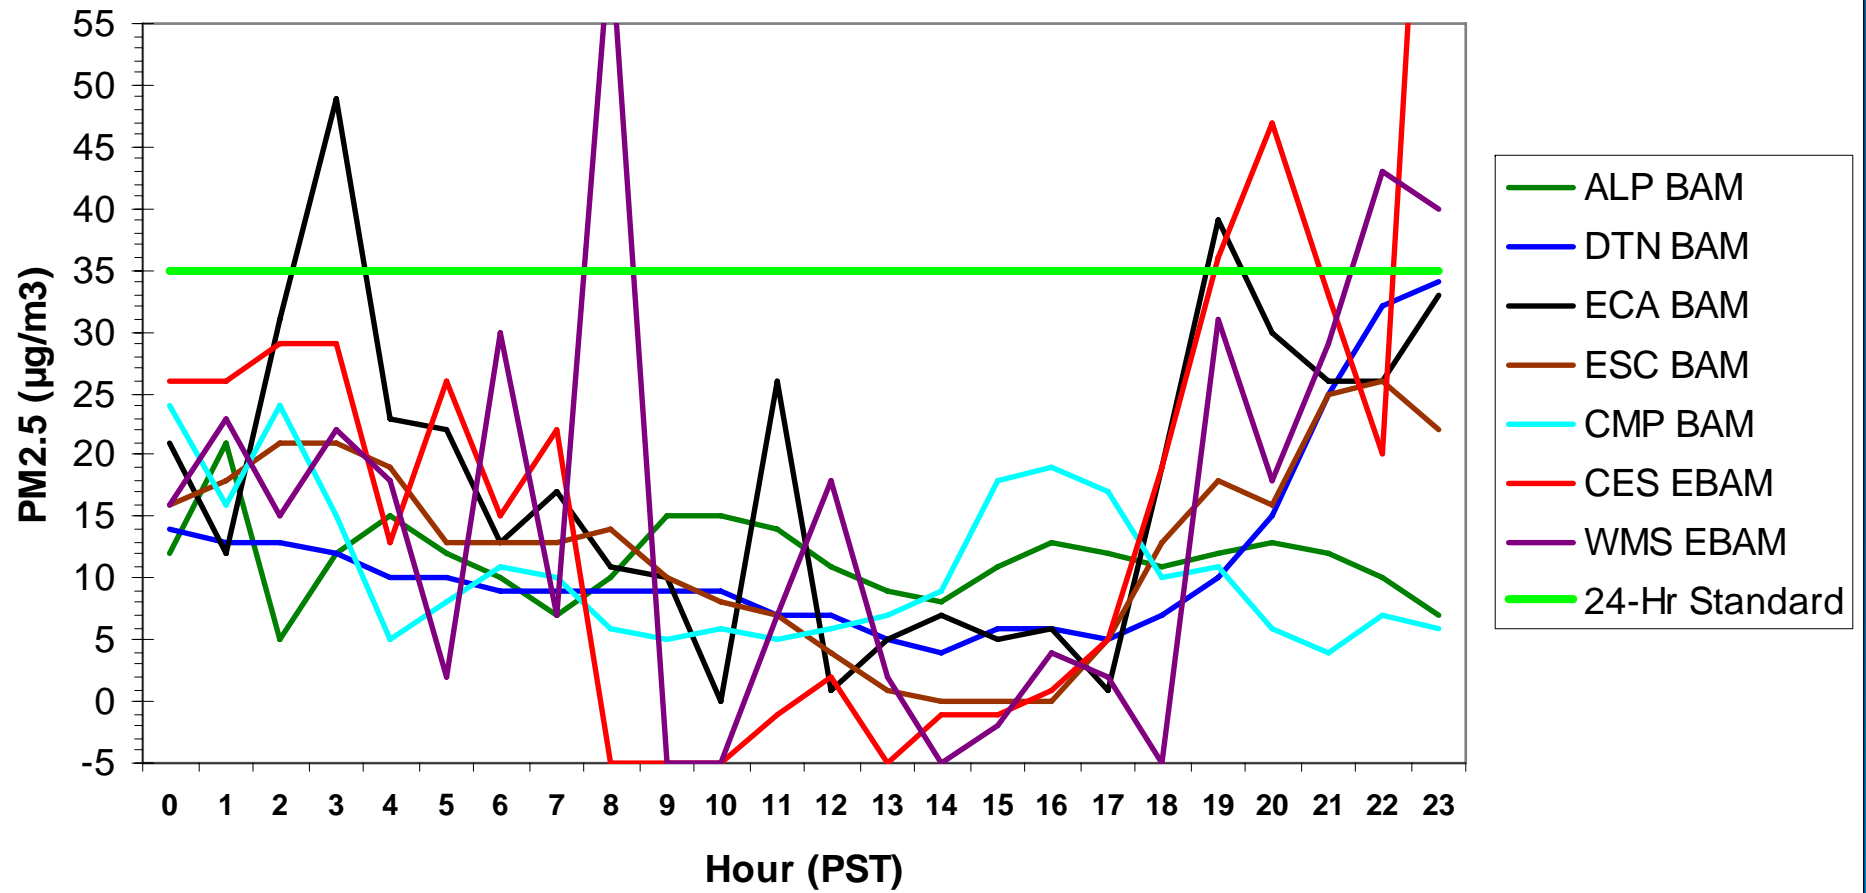

Hourly PM2.5 Data for: Sunday, 1/4/2009