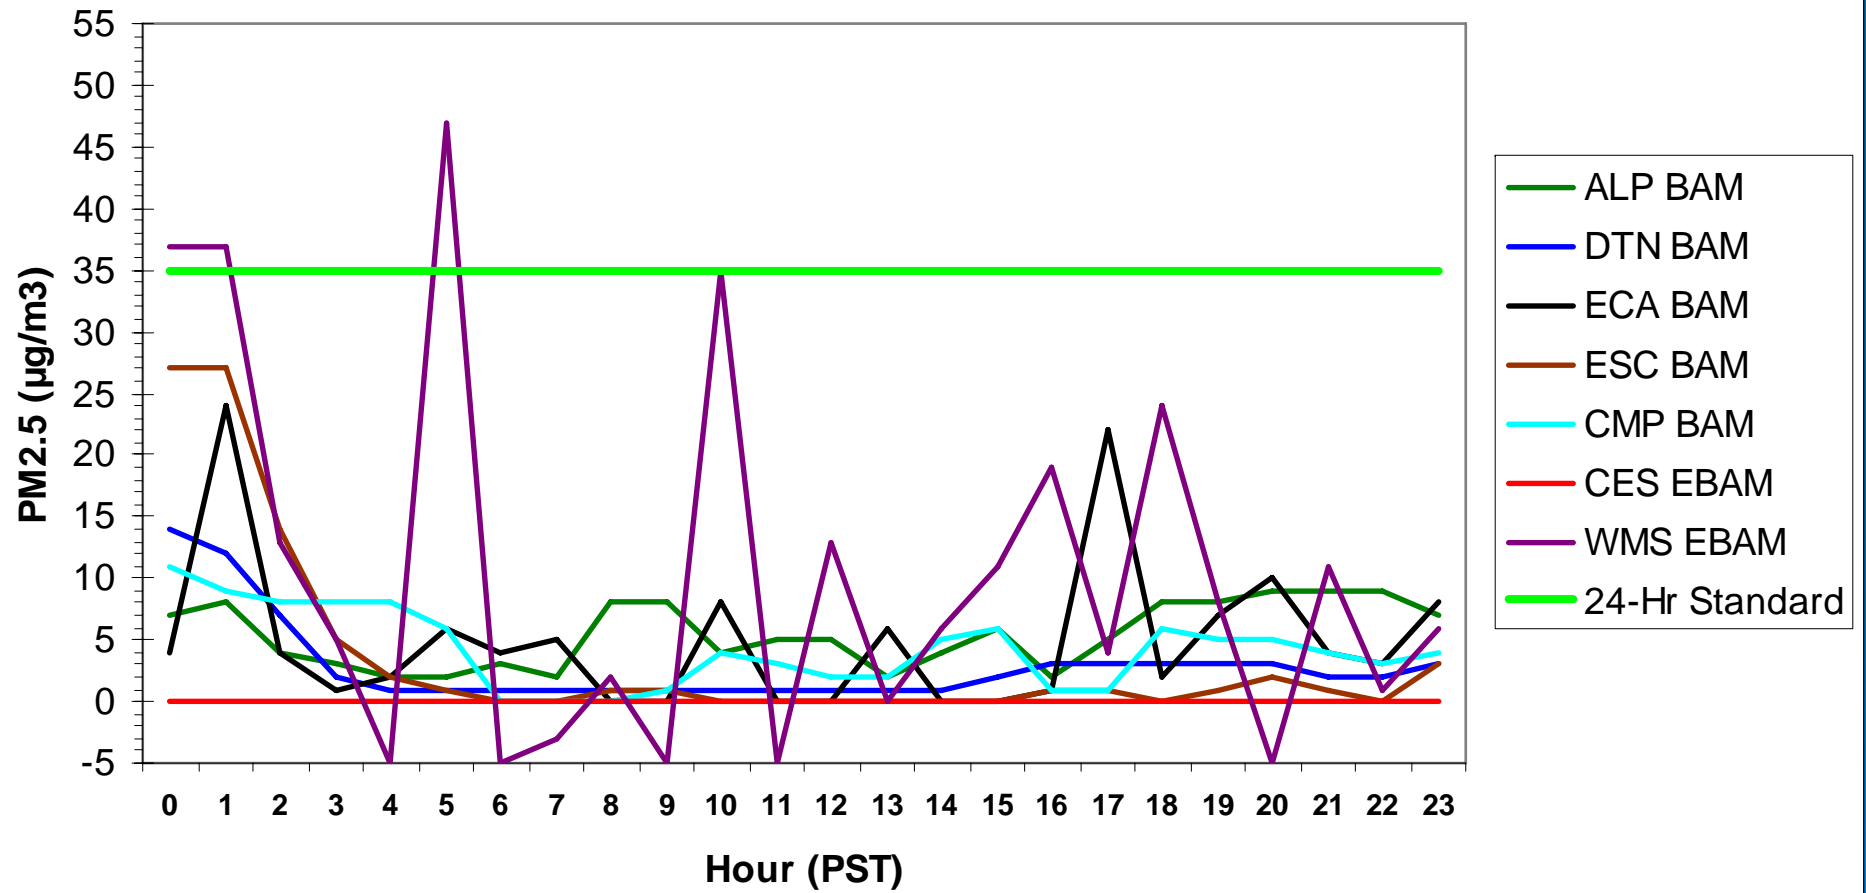

Hourly PM2.5 Data for: Wednesday, 12/17/2008