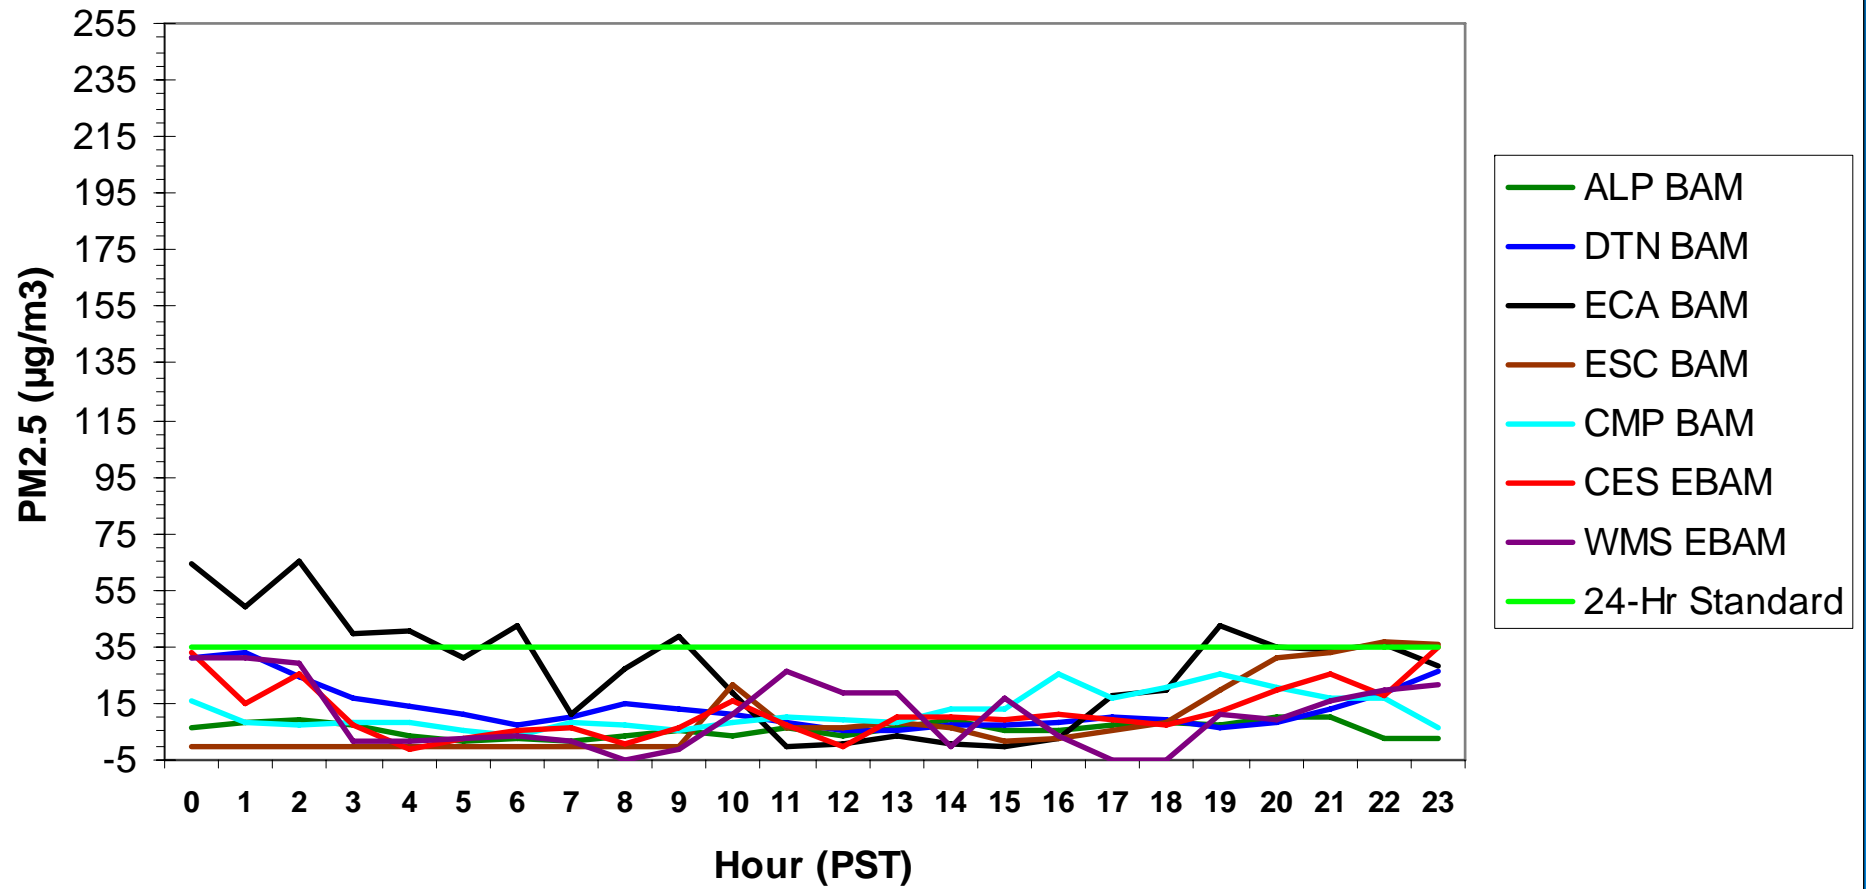

Hourly PM2.5 Data for: Monday, 12/29/2008