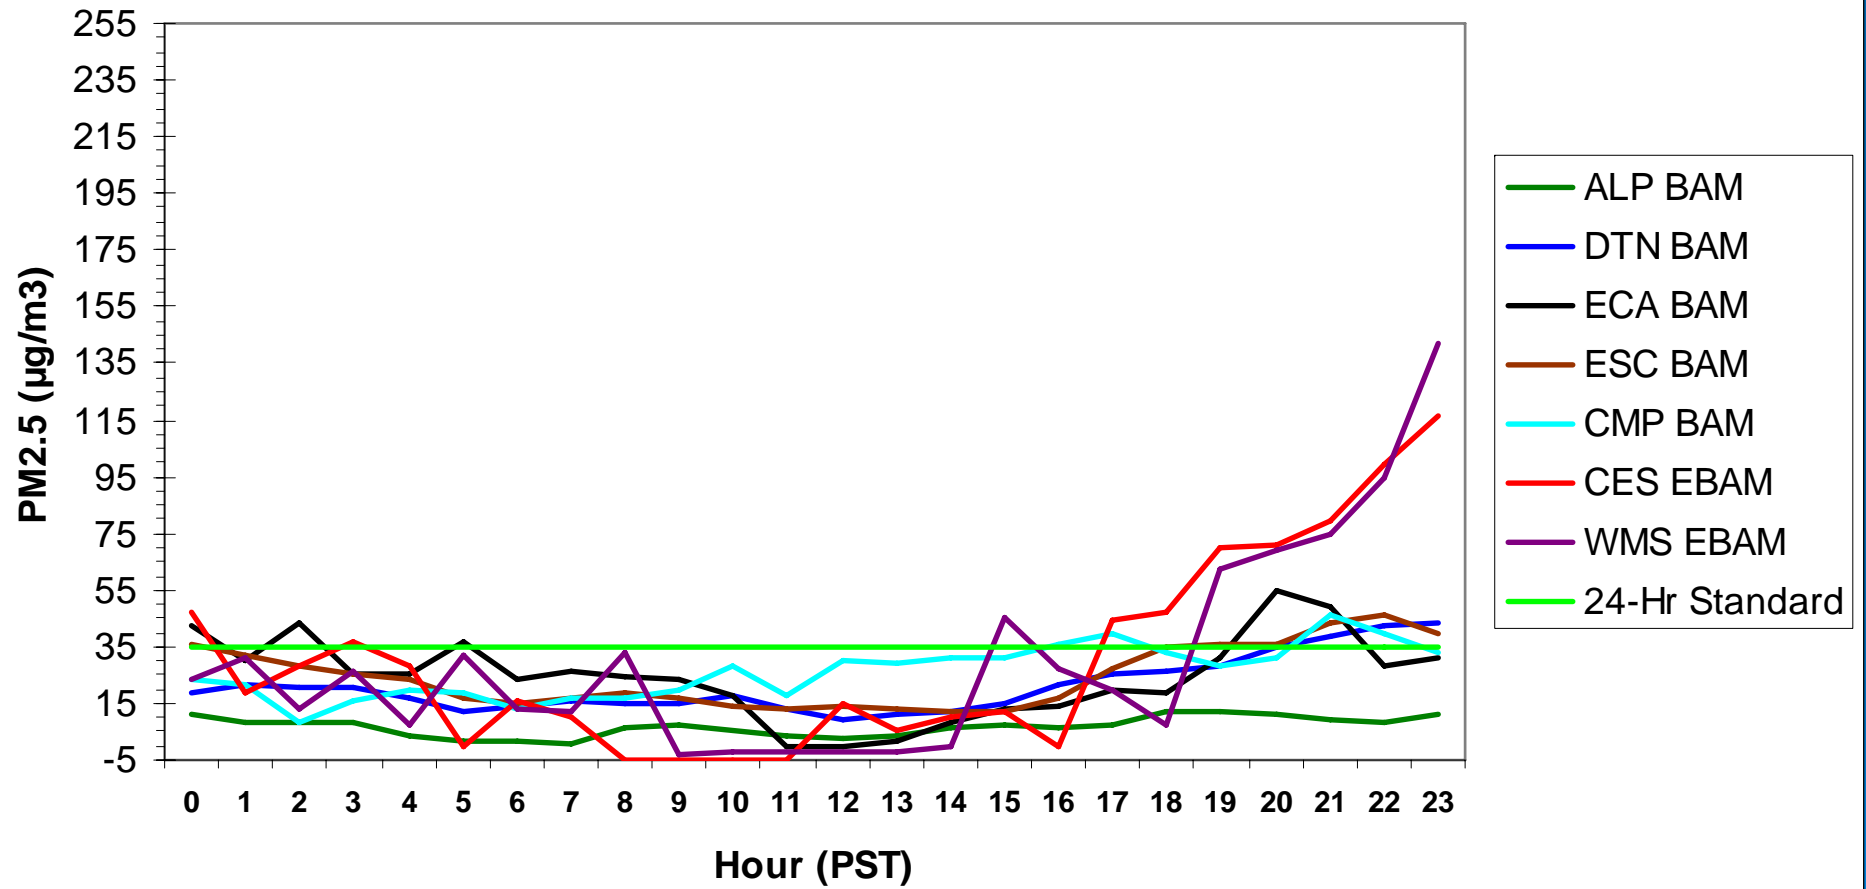

Hourly PM2.5 Data for: Wednesday, 1/7/2009