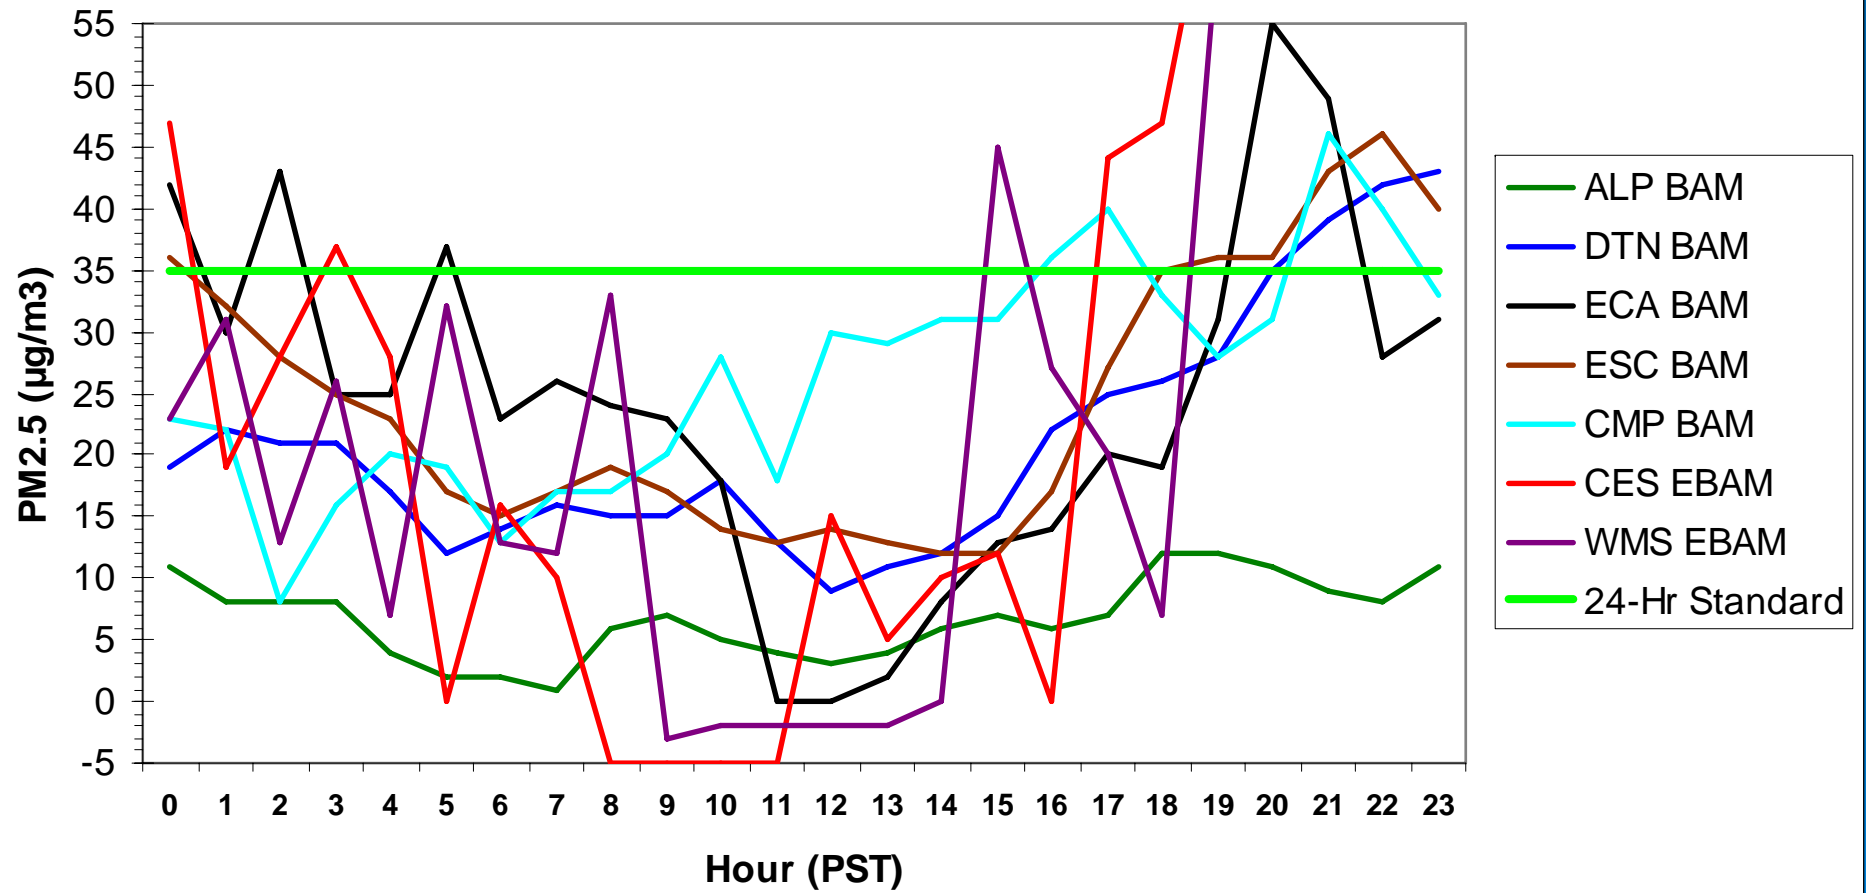

Hourly PM2.5 Data for: Wednesday, 1/7/2009