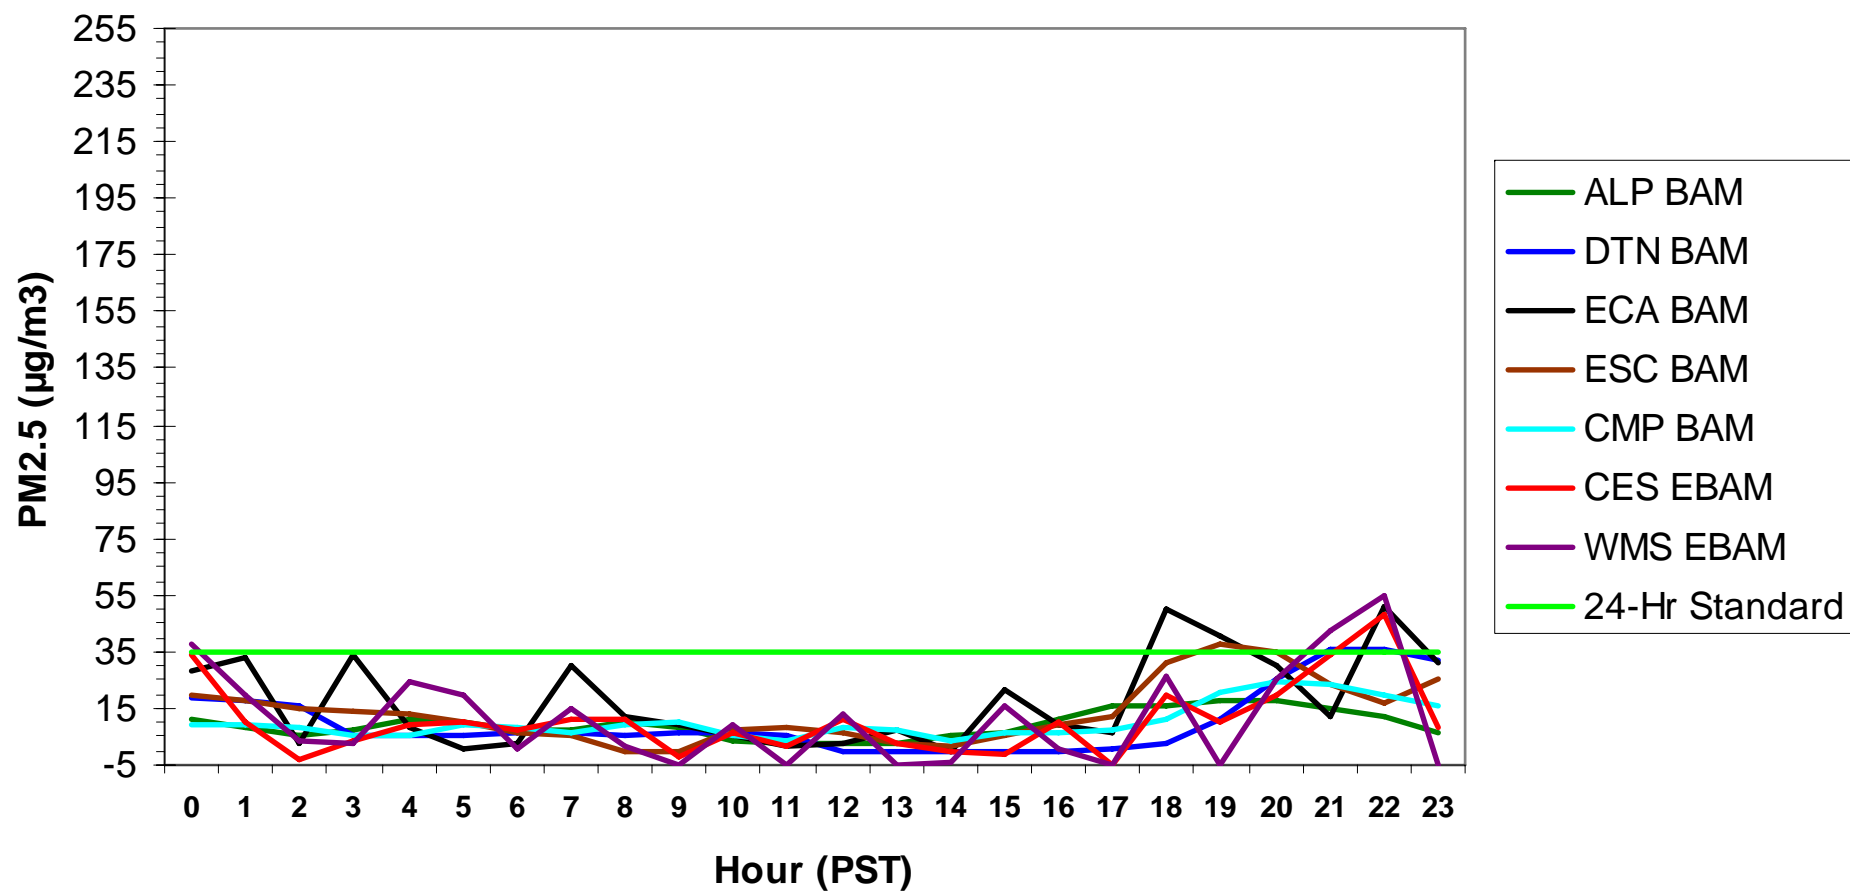

Hourly PM2.5 Data for: Wednesday, 12/24/2008