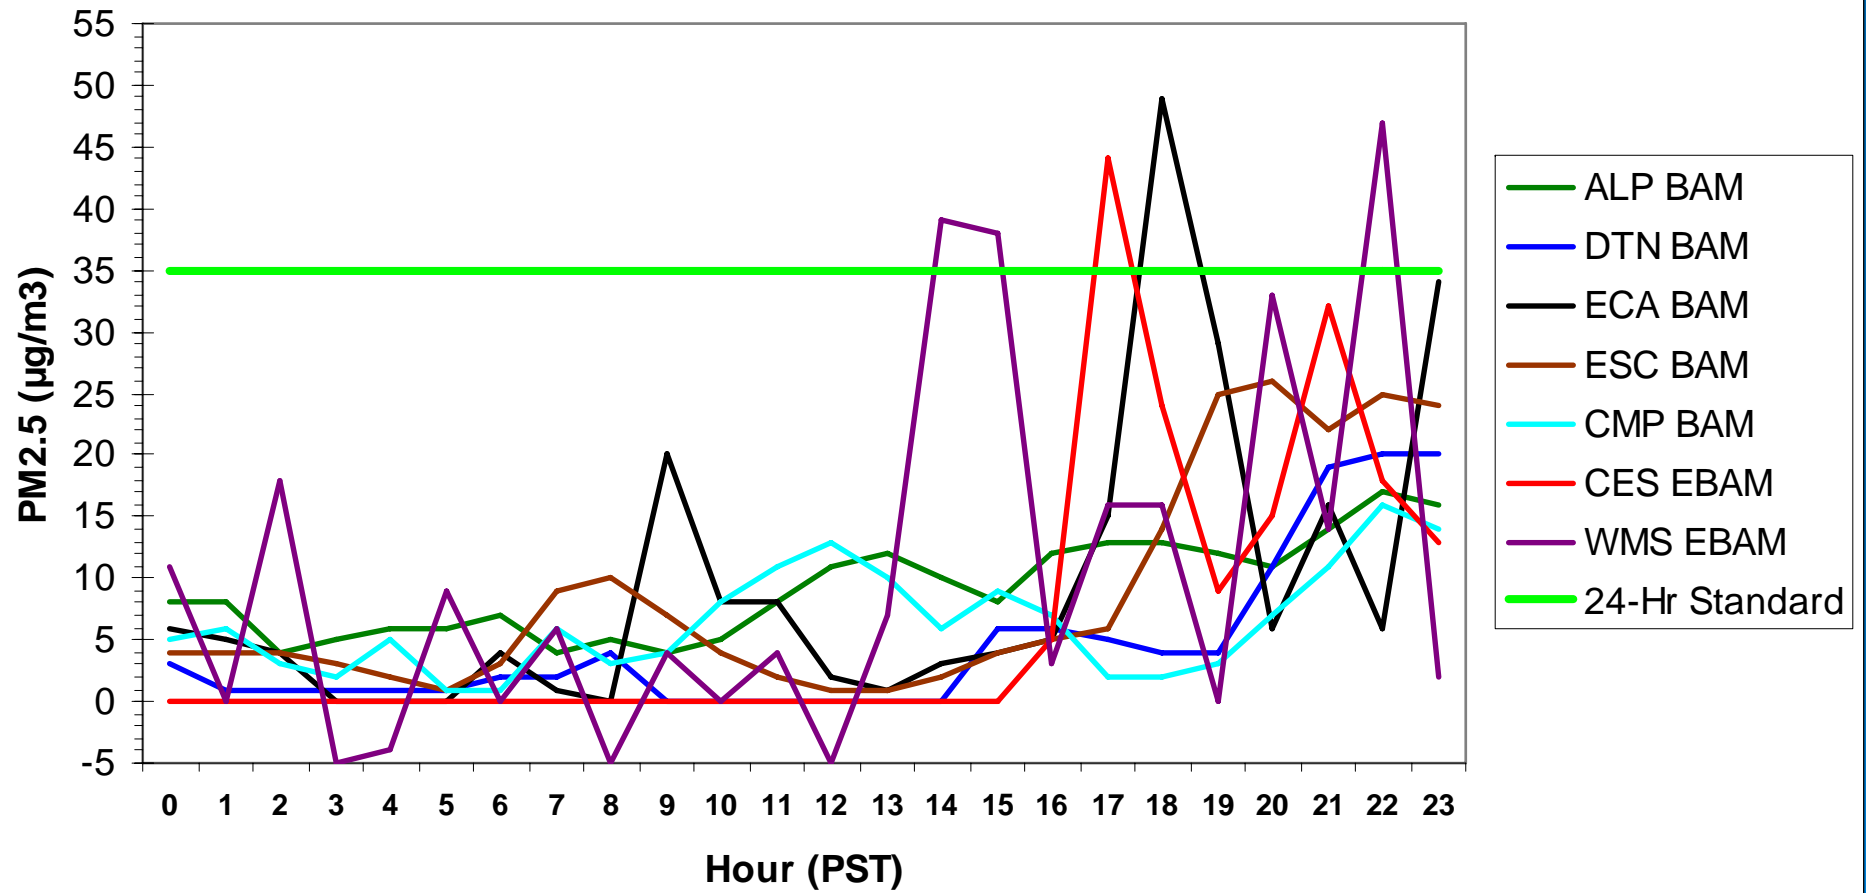

Hourly PM2.5 Data for: Thursday, 12/18/2008