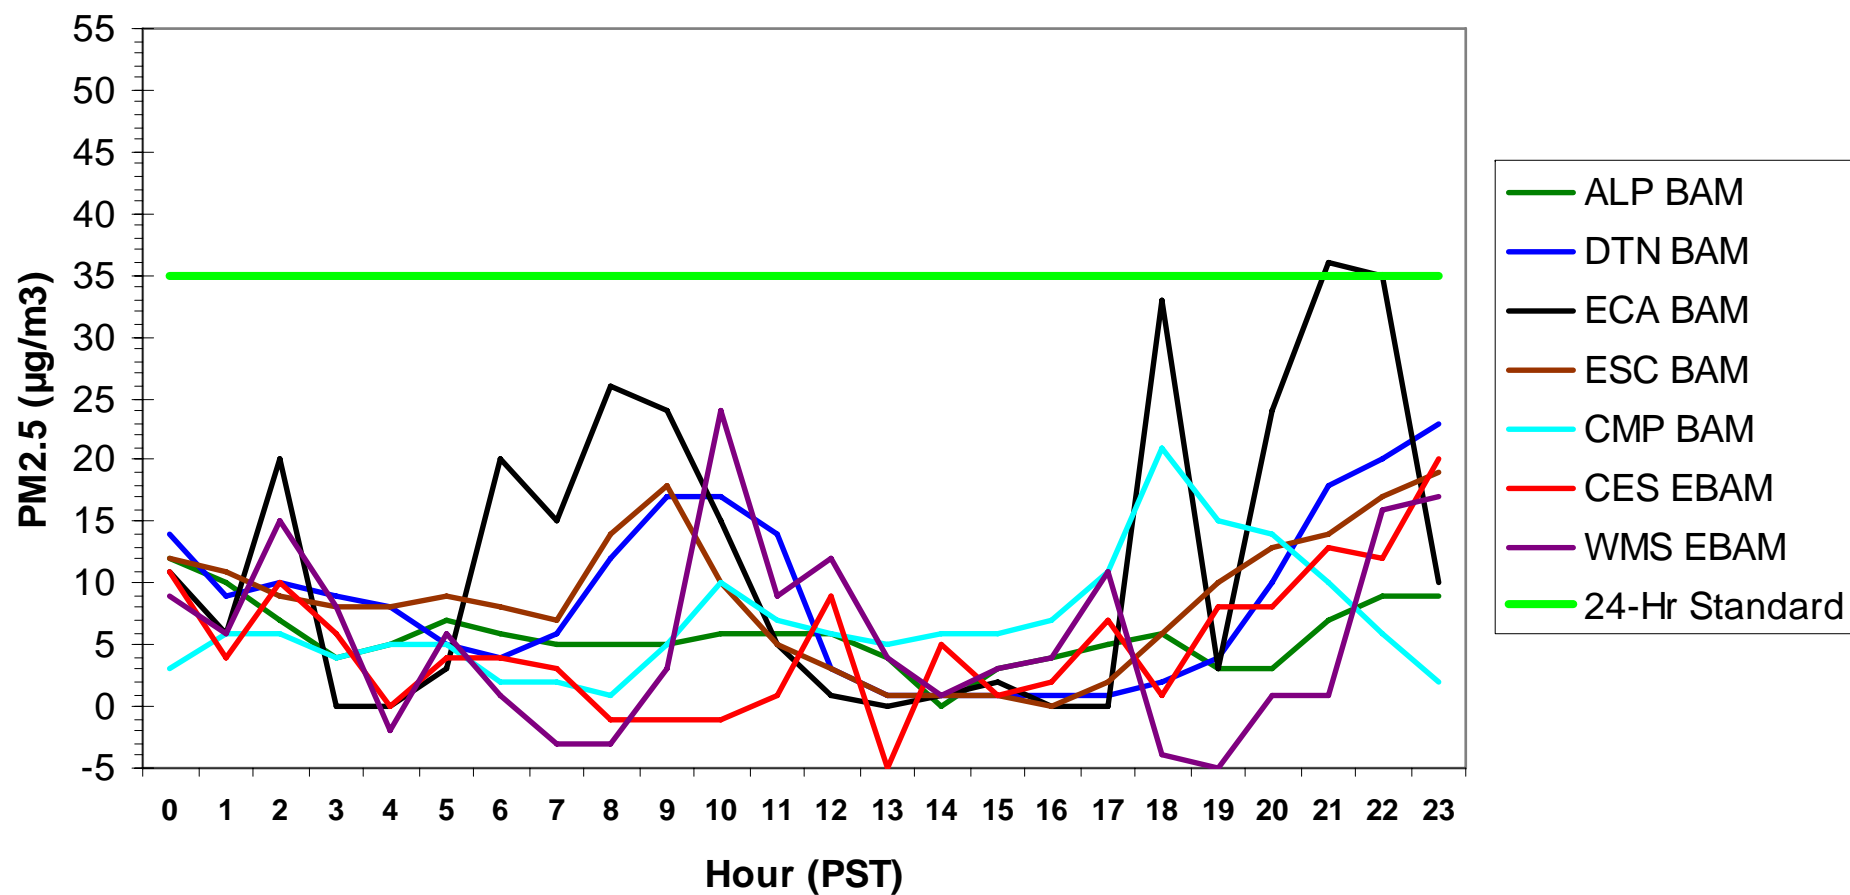

Hourly PM2.5 Data for: Friday, 1/16/2009