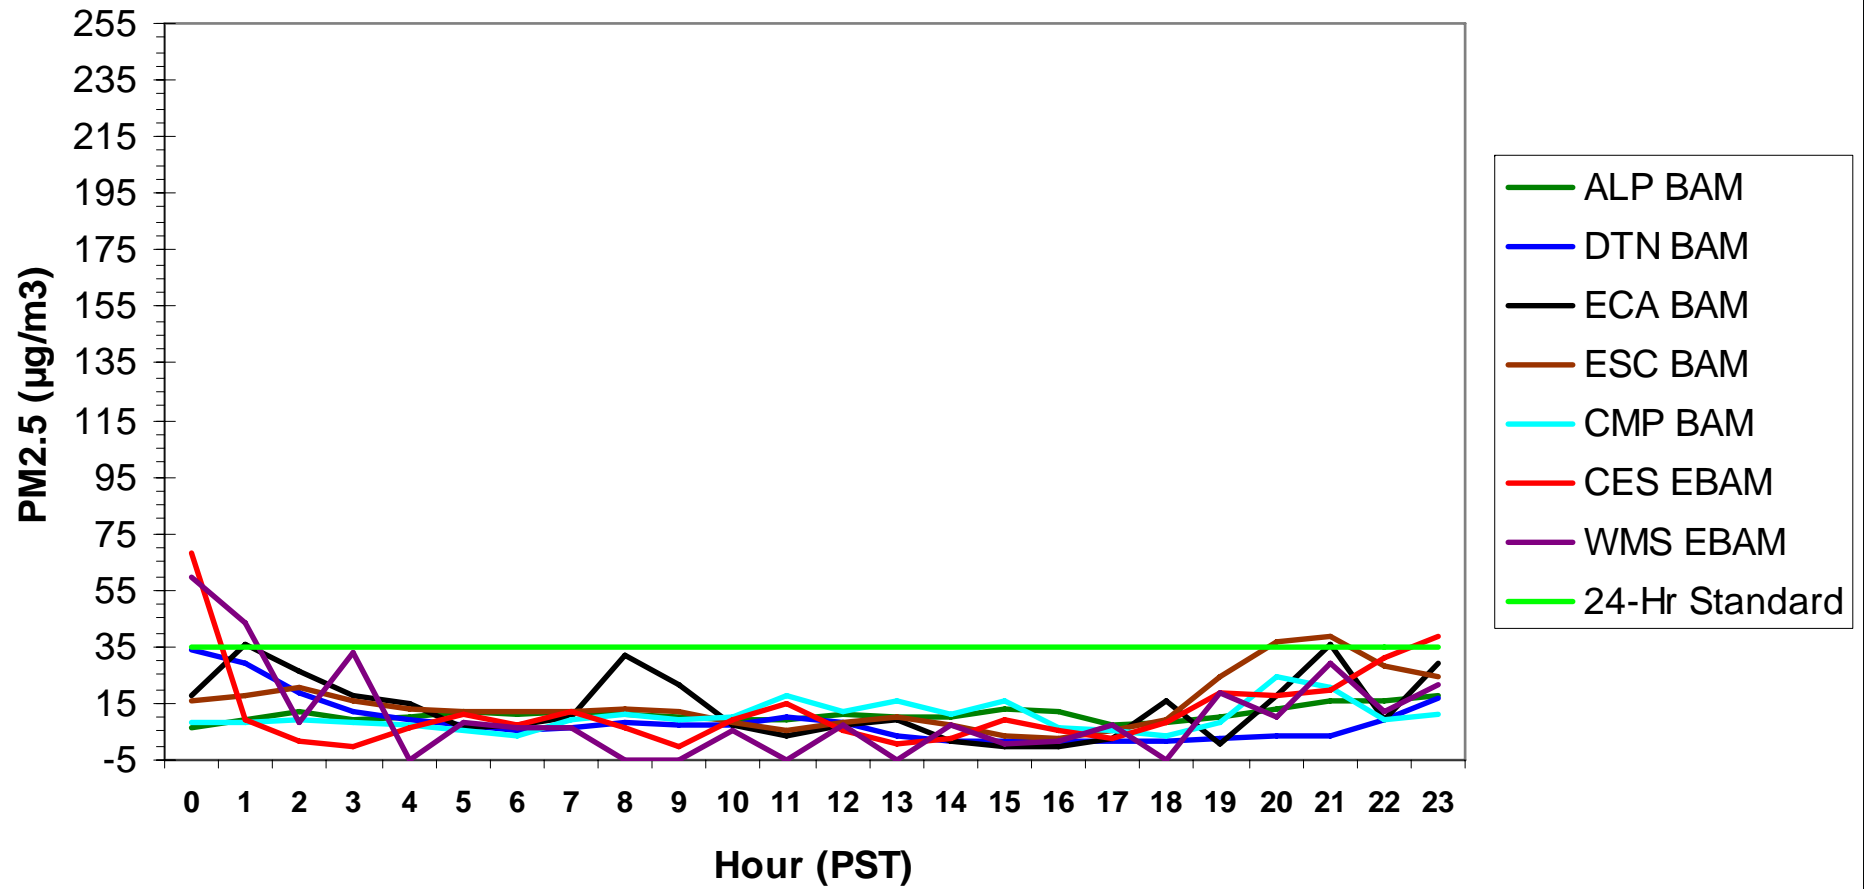

Hourly PM2.5 Data for: Monday, 1/5/2009