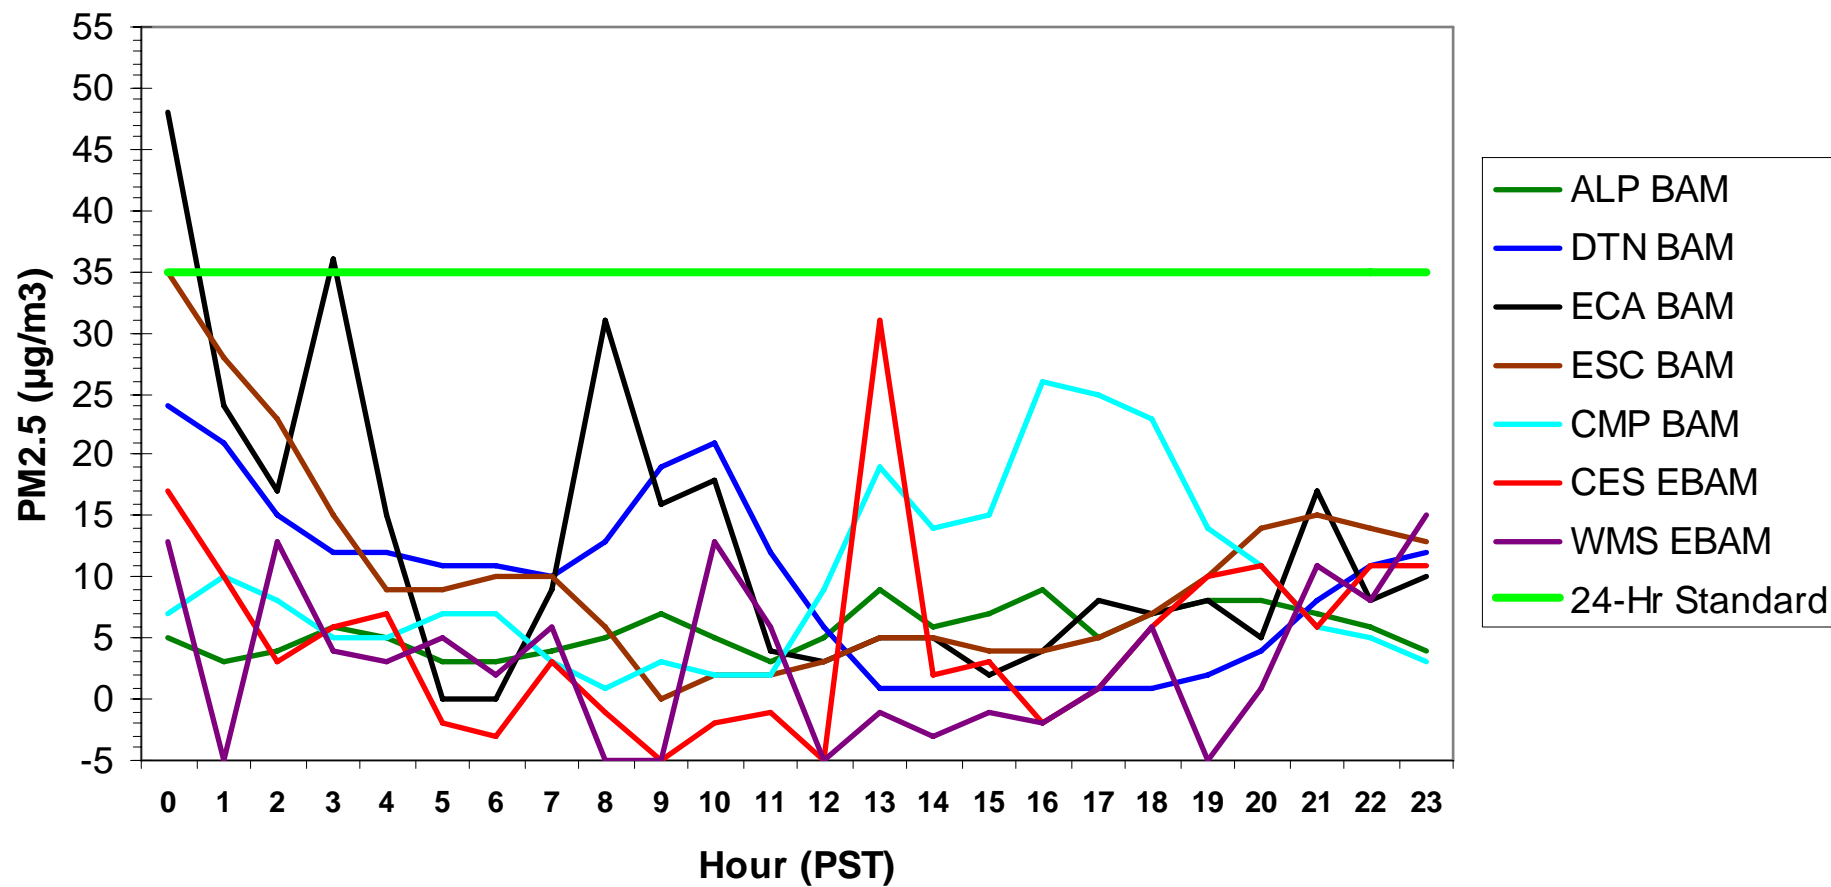

Hourly PM2.5 Data for: Monday, 2/2/2009