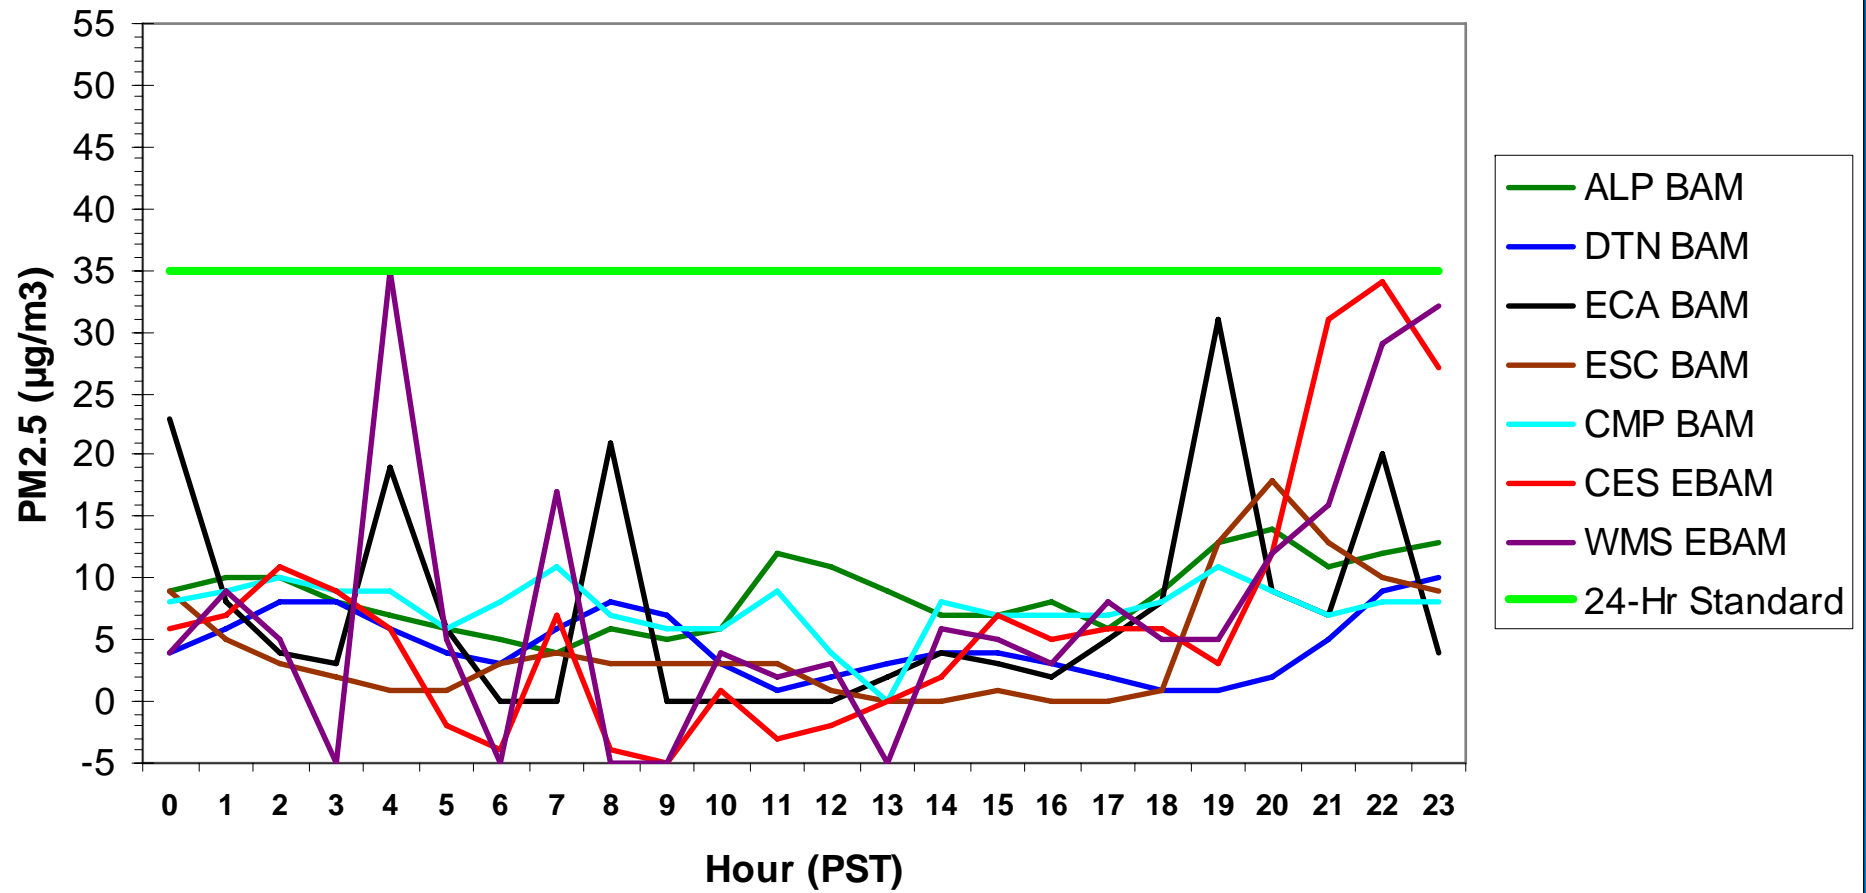

Hourly PM2.5 Data for: Monday, 1/26/2009