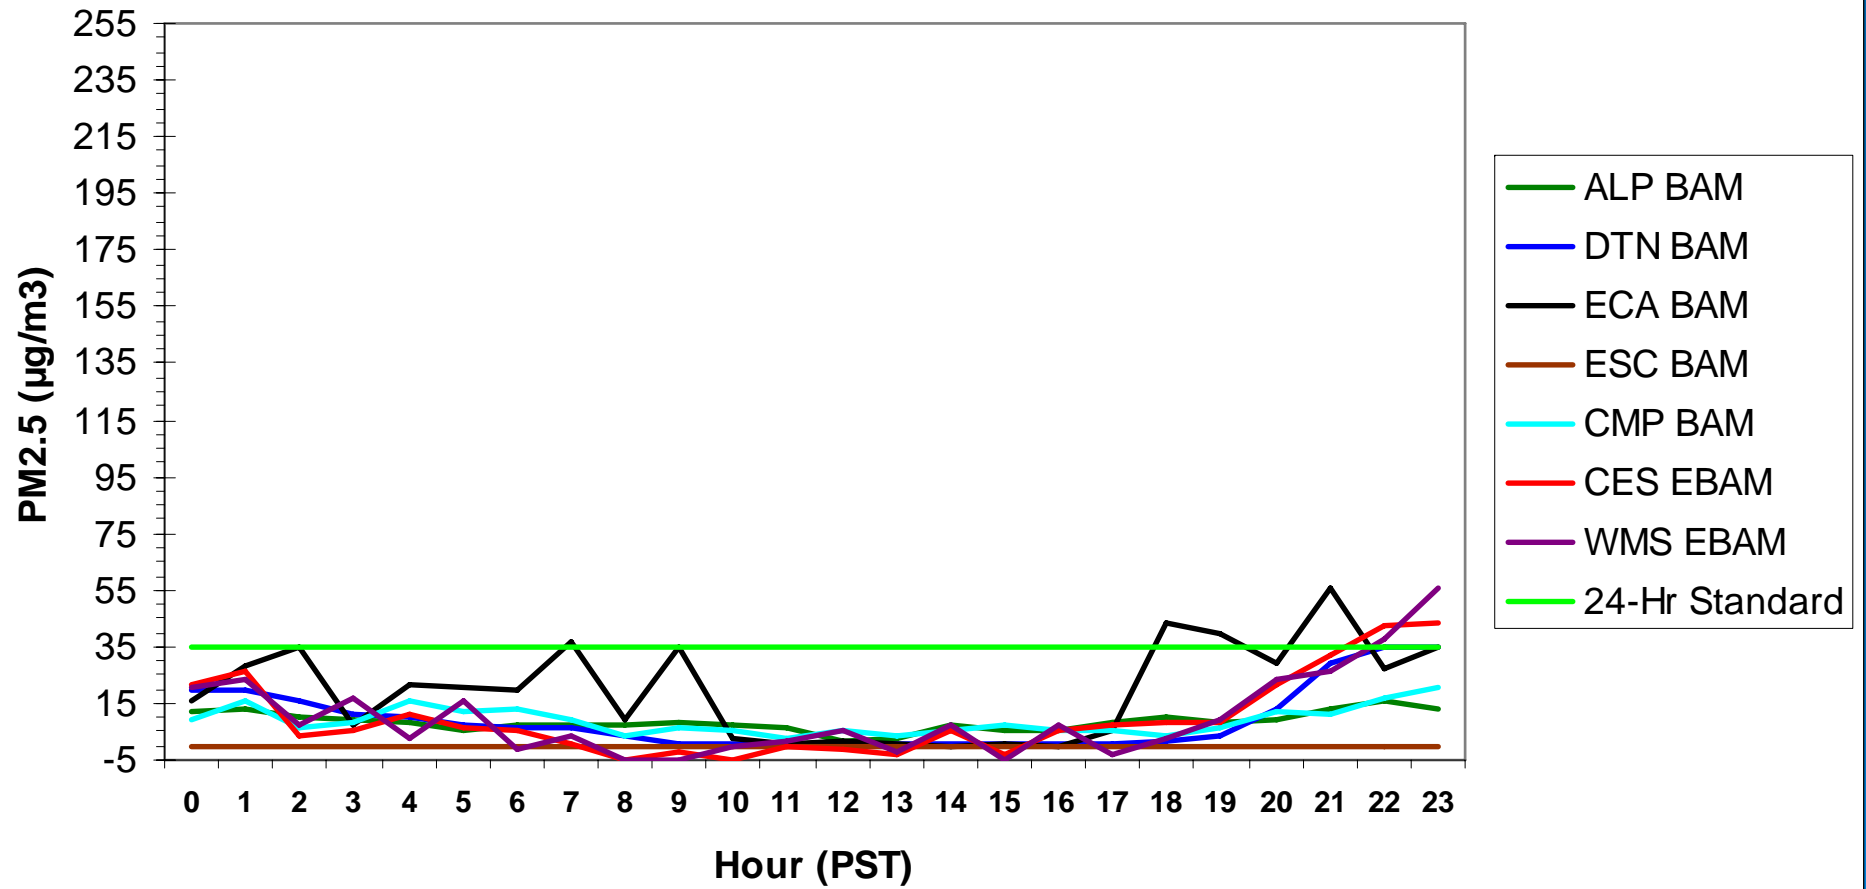

Hourly PM2.5 Data for: Saturday, 12/27/2008