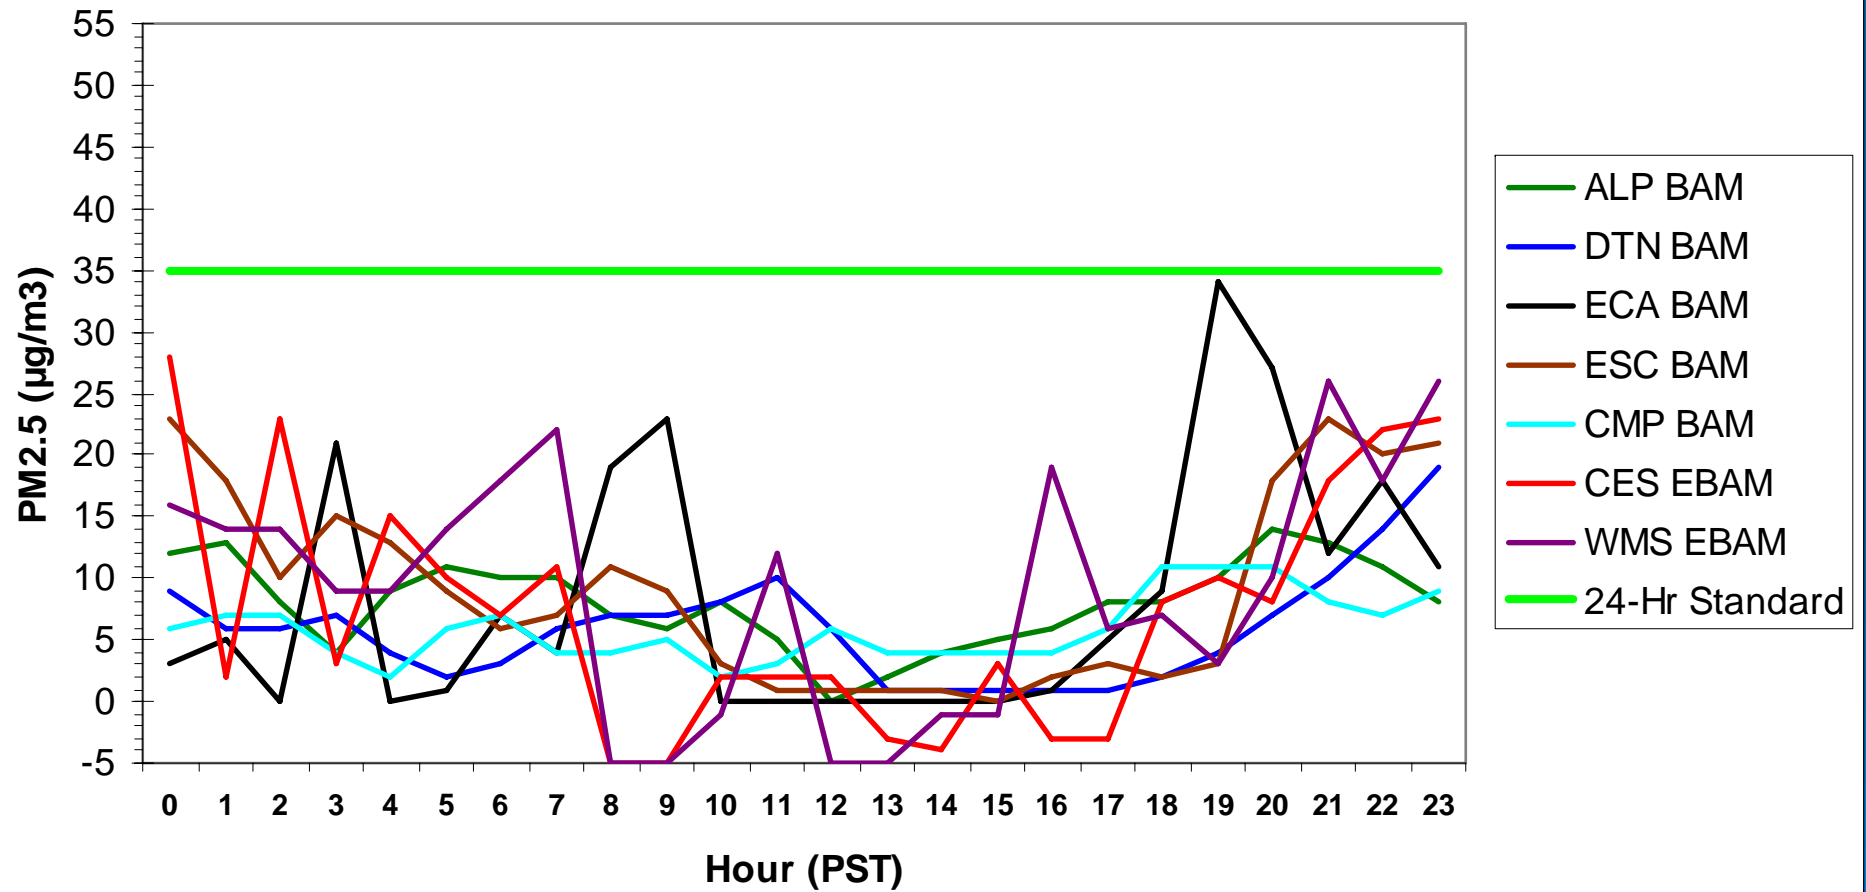

Hourly PM2.5 Data for: Tuesday, 1/27/2009