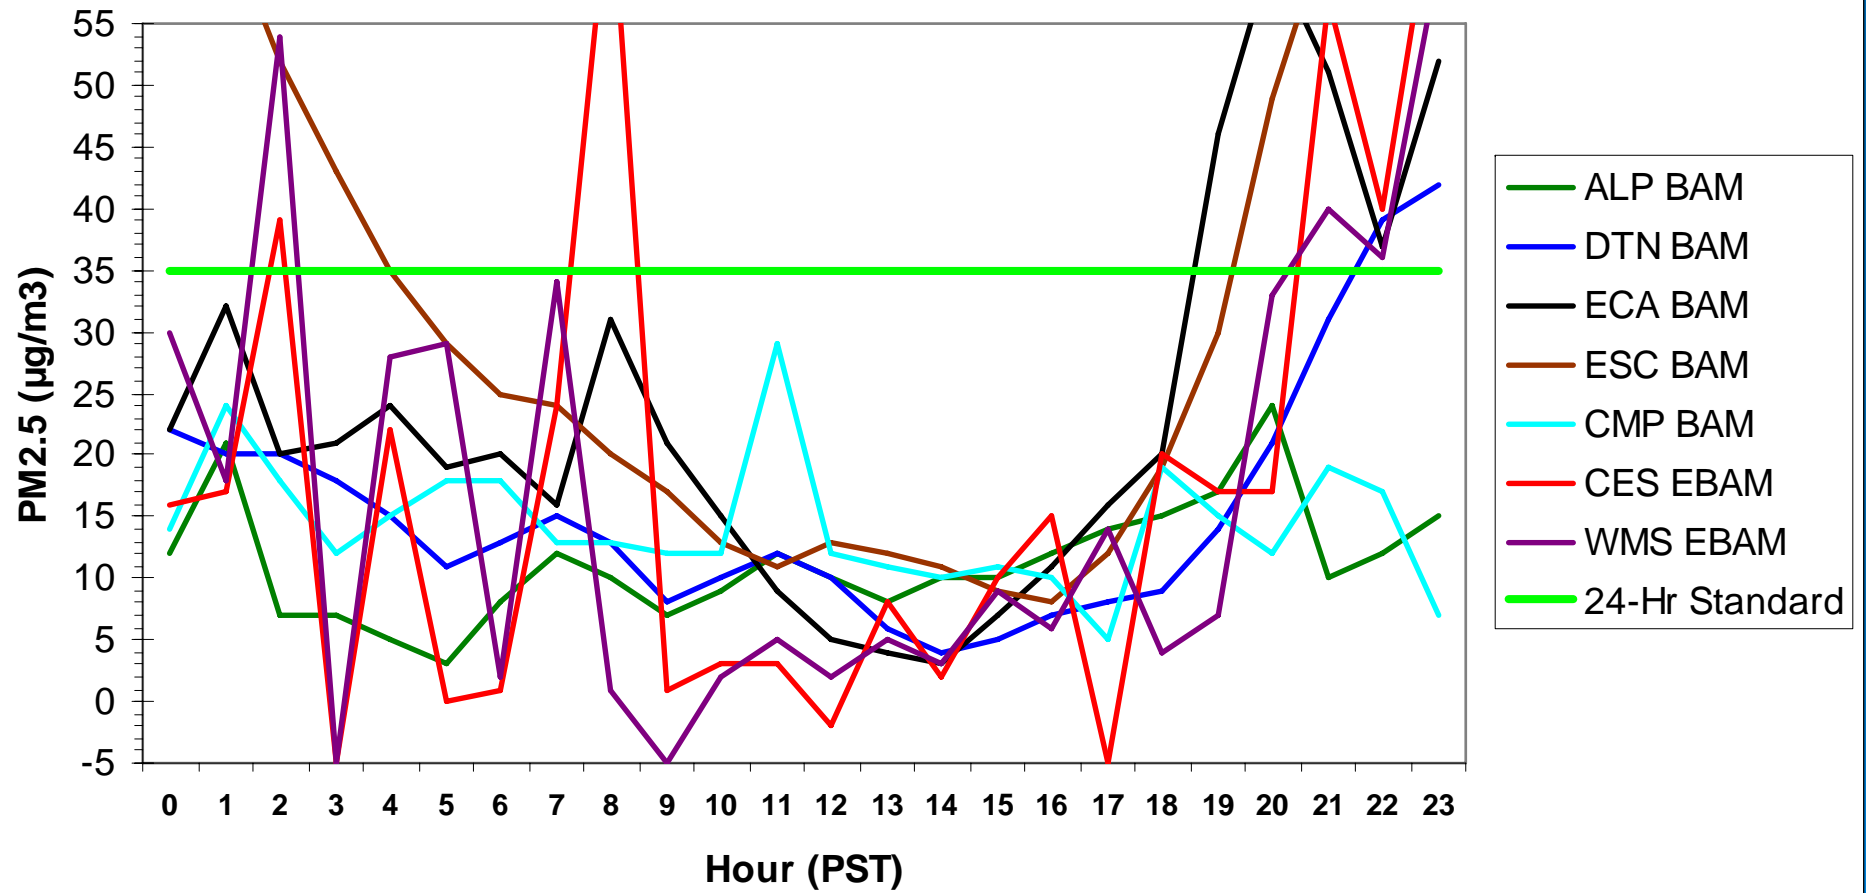

Hourly PM2.5 Data for: Saturday, 12/20/2008