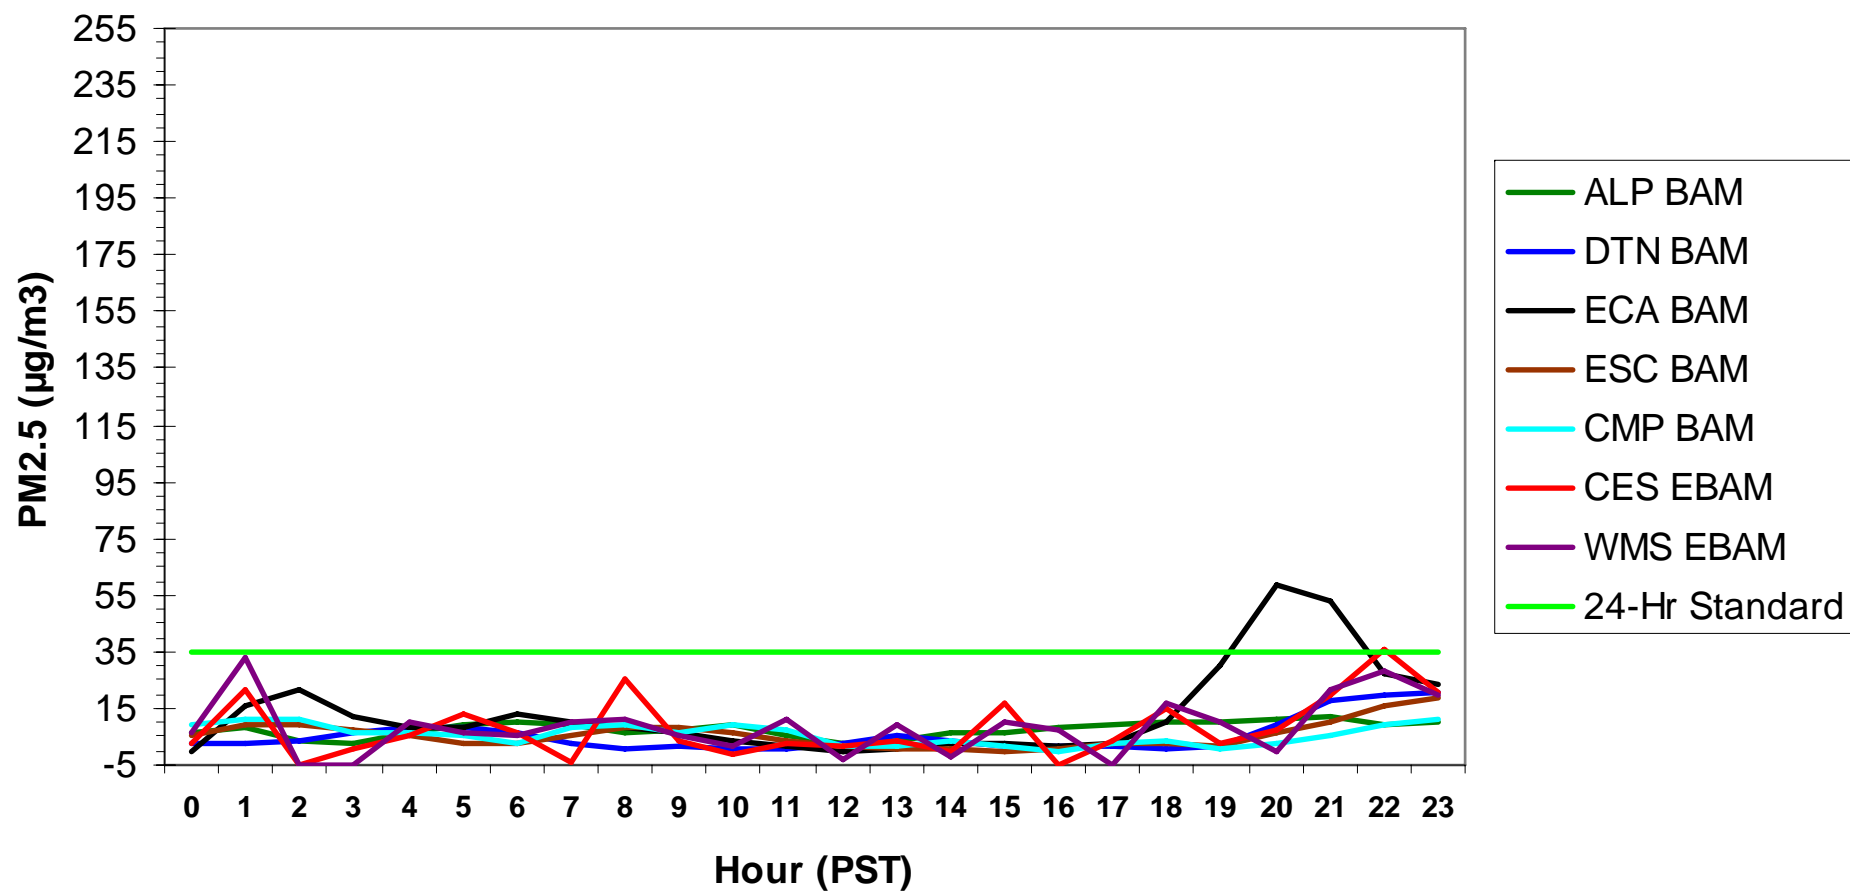

Hourly PM2.5 Data for: Tuesday, 12/23/2008