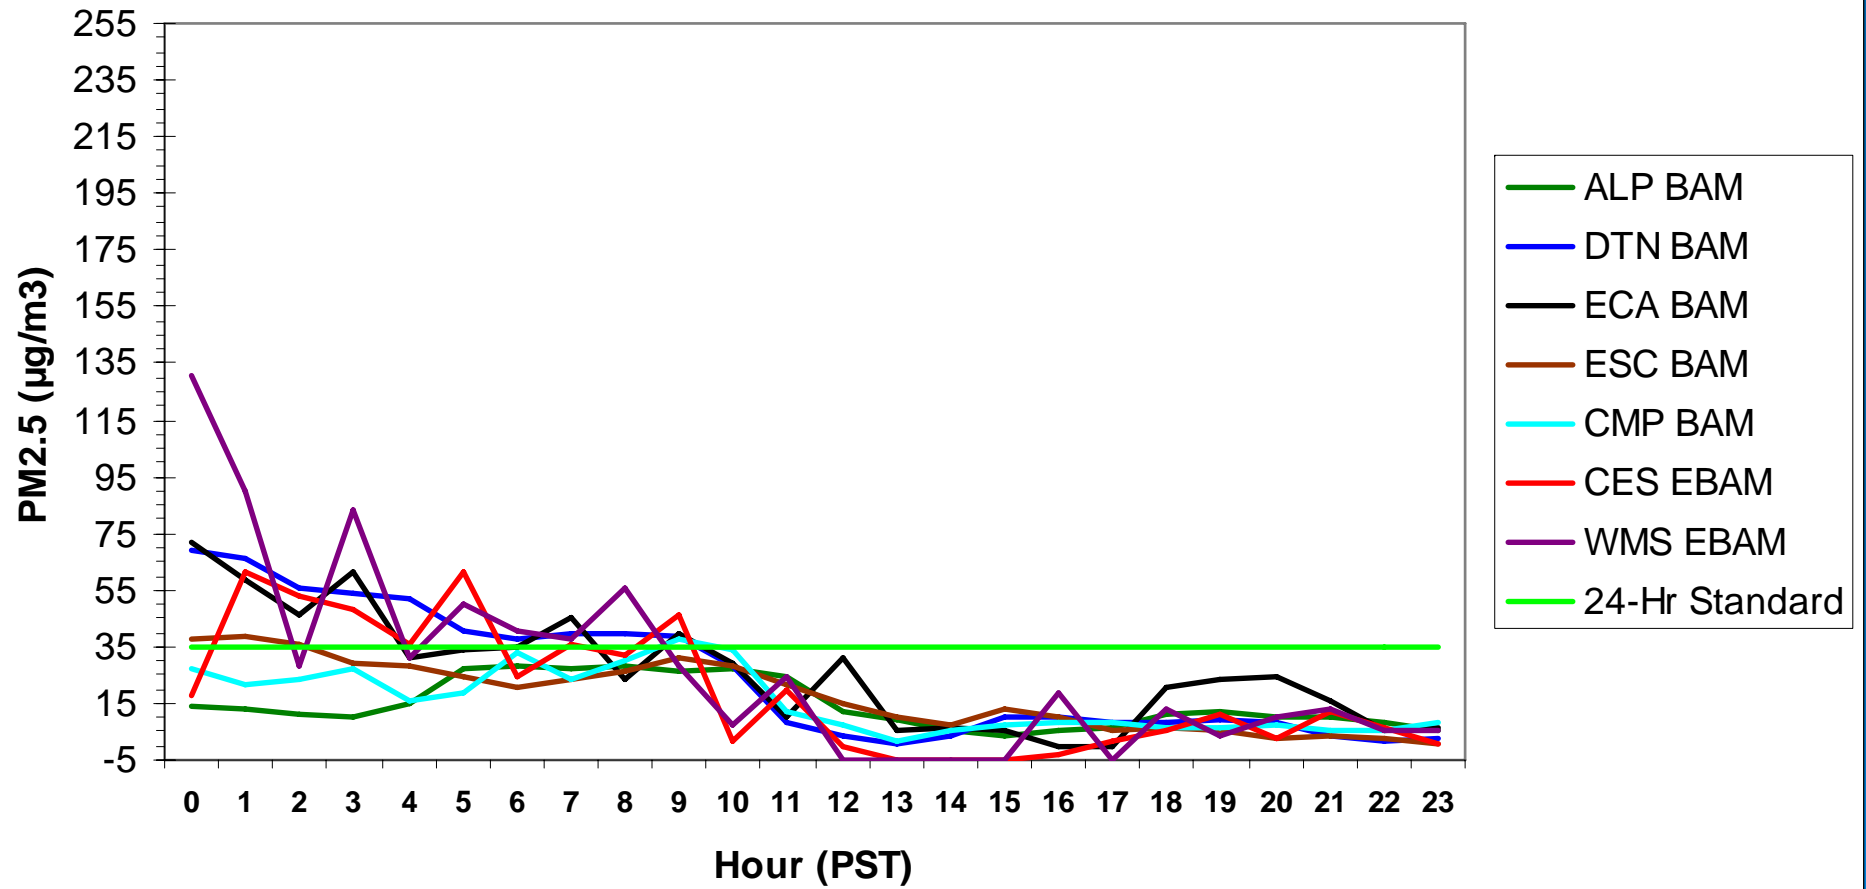

Hourly PM2.5 Data for: Monday, 12/22/2008