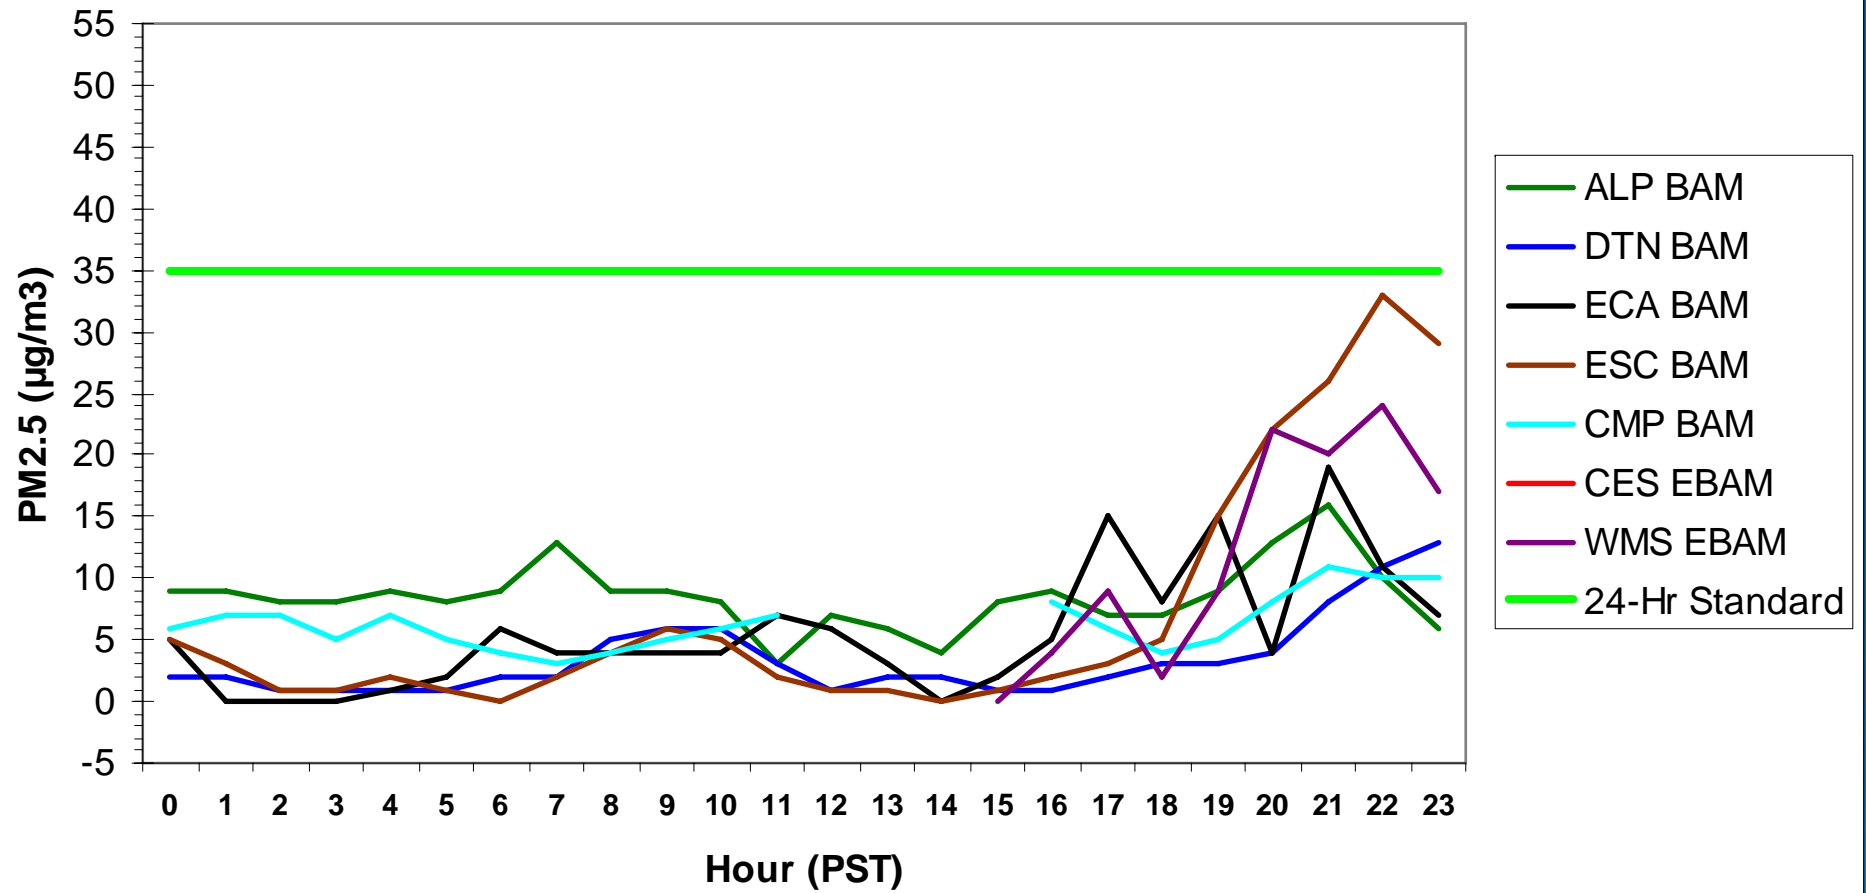

Hourly PM2.5 Data for: Tuesday, 12/16/2008