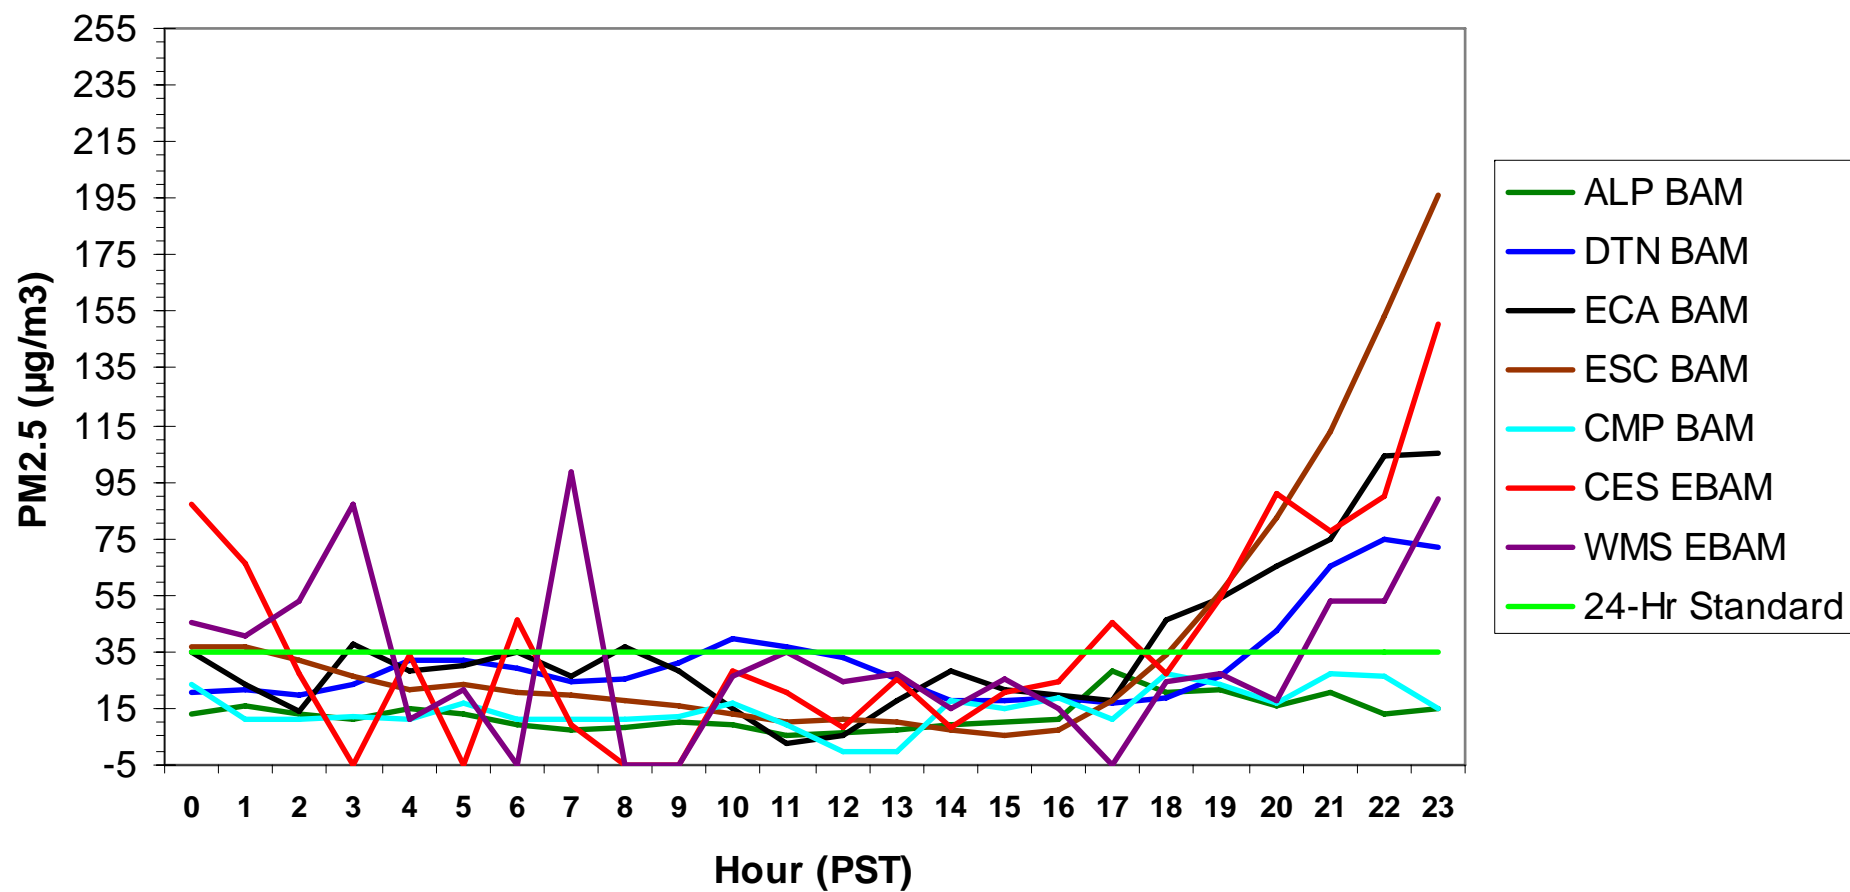

Hourly PM2.5 Data for: Wednesday, 12/31/2008