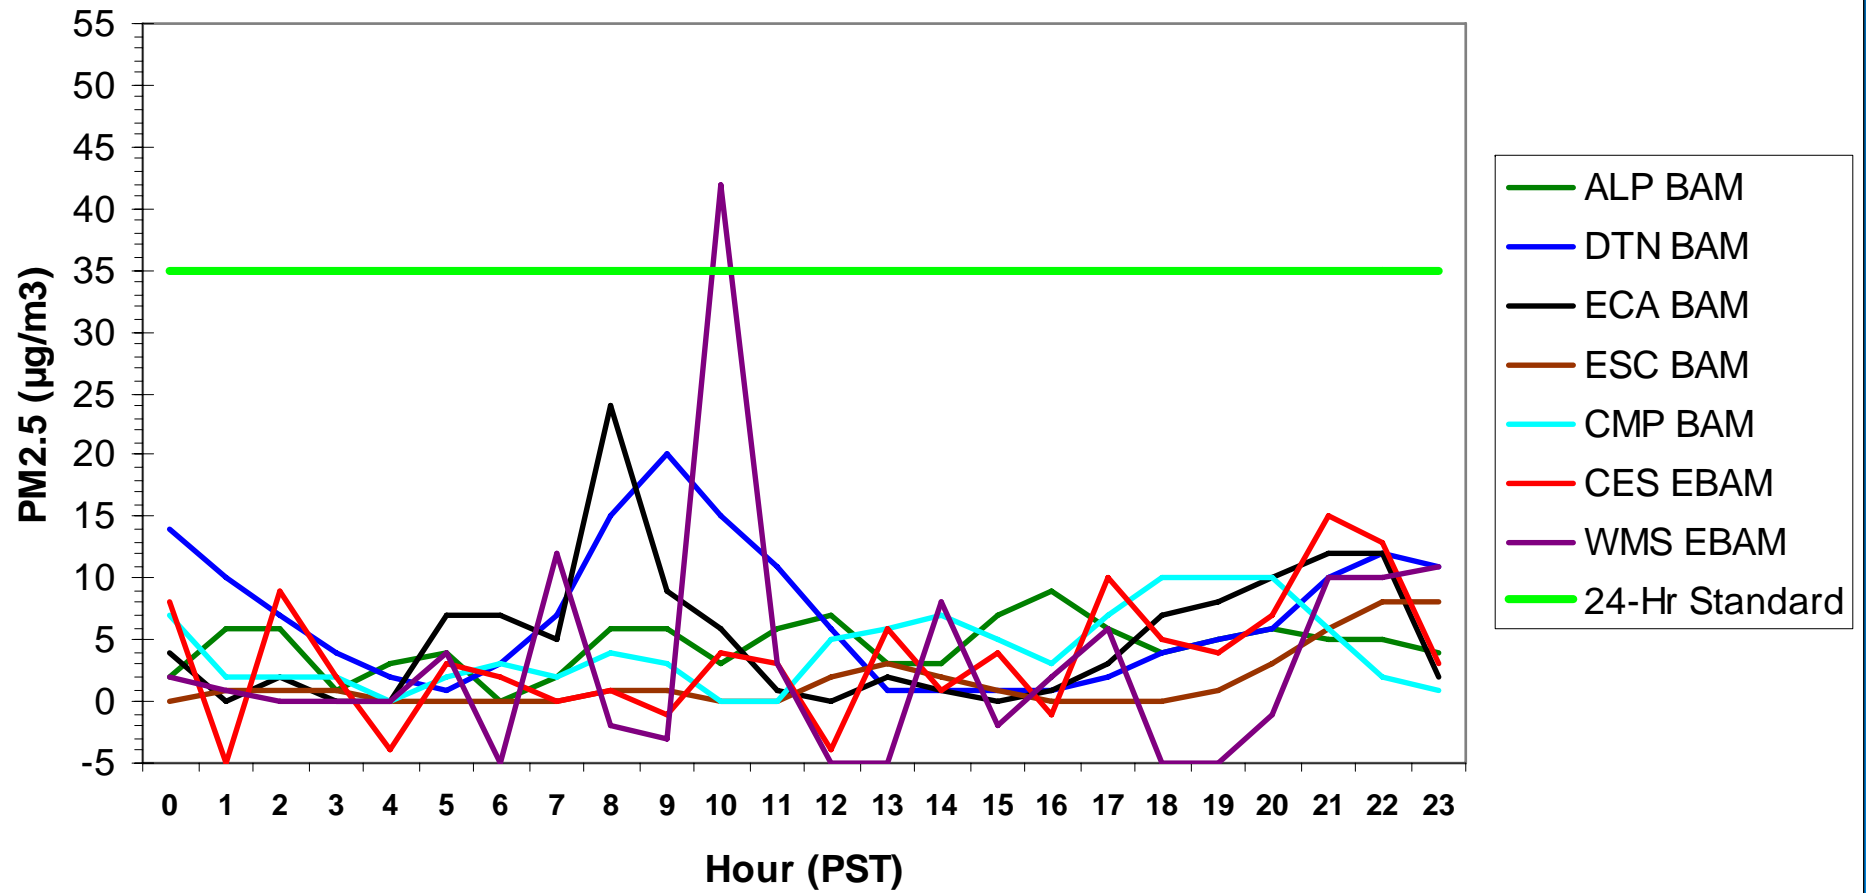

Hourly PM2.5 Data for: Monday, 1/12/2009