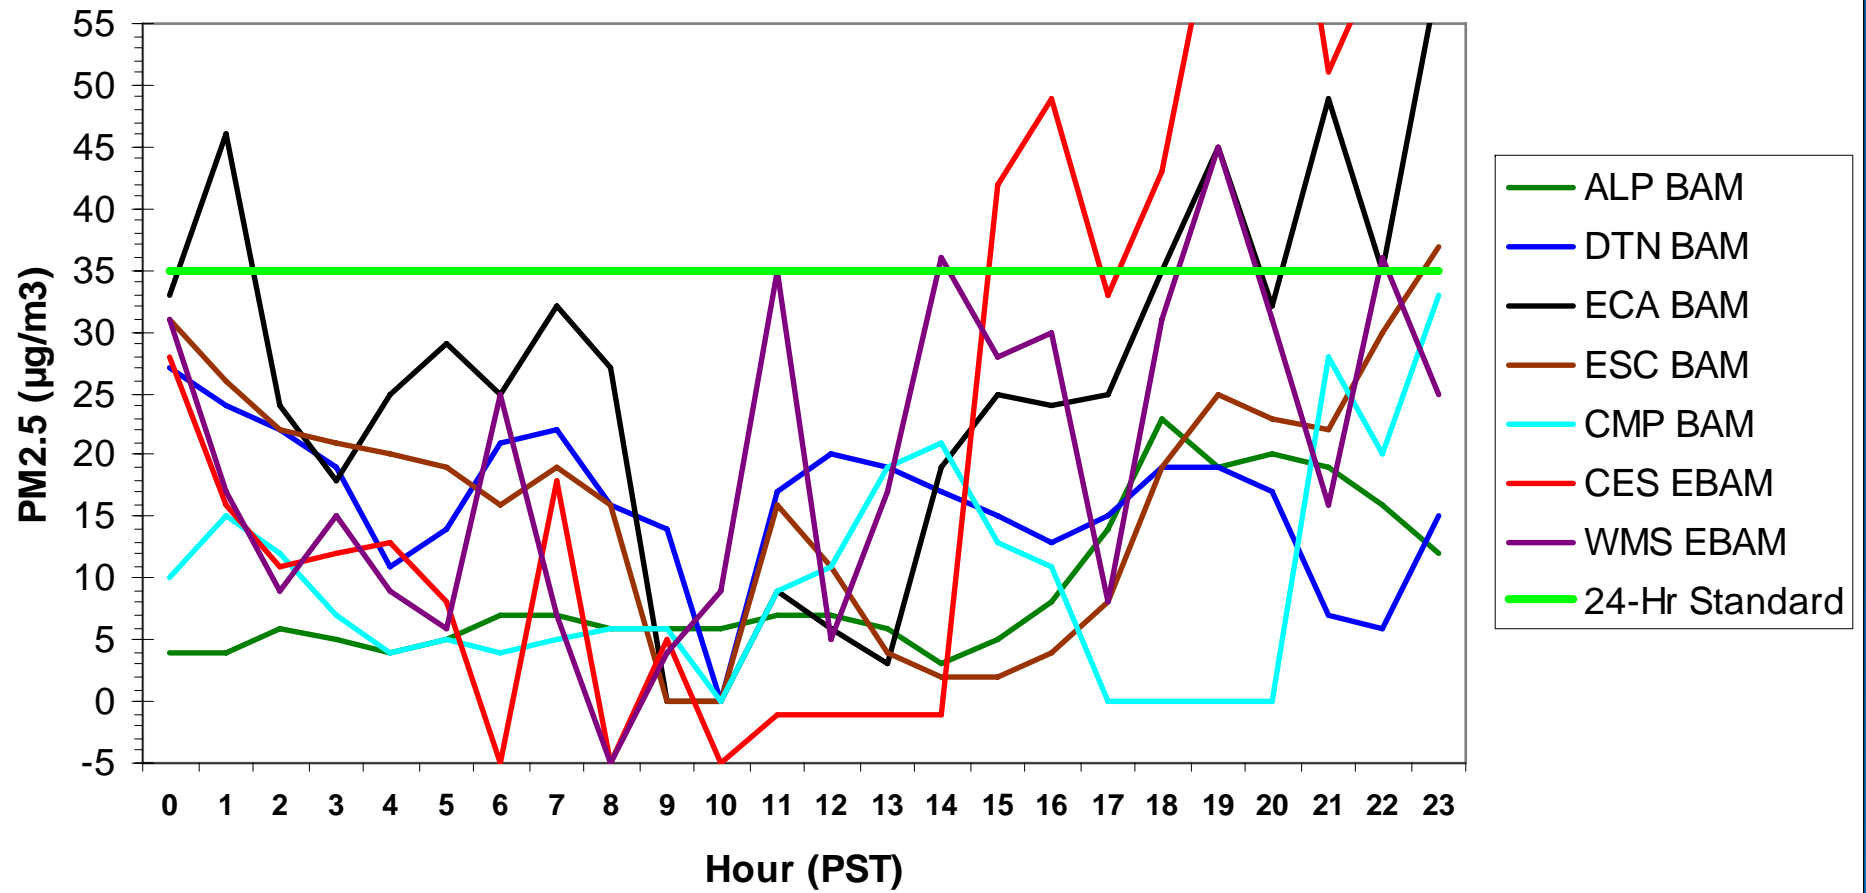

Hourly PM2.5 Data for: Tuesday, 12/30/2008