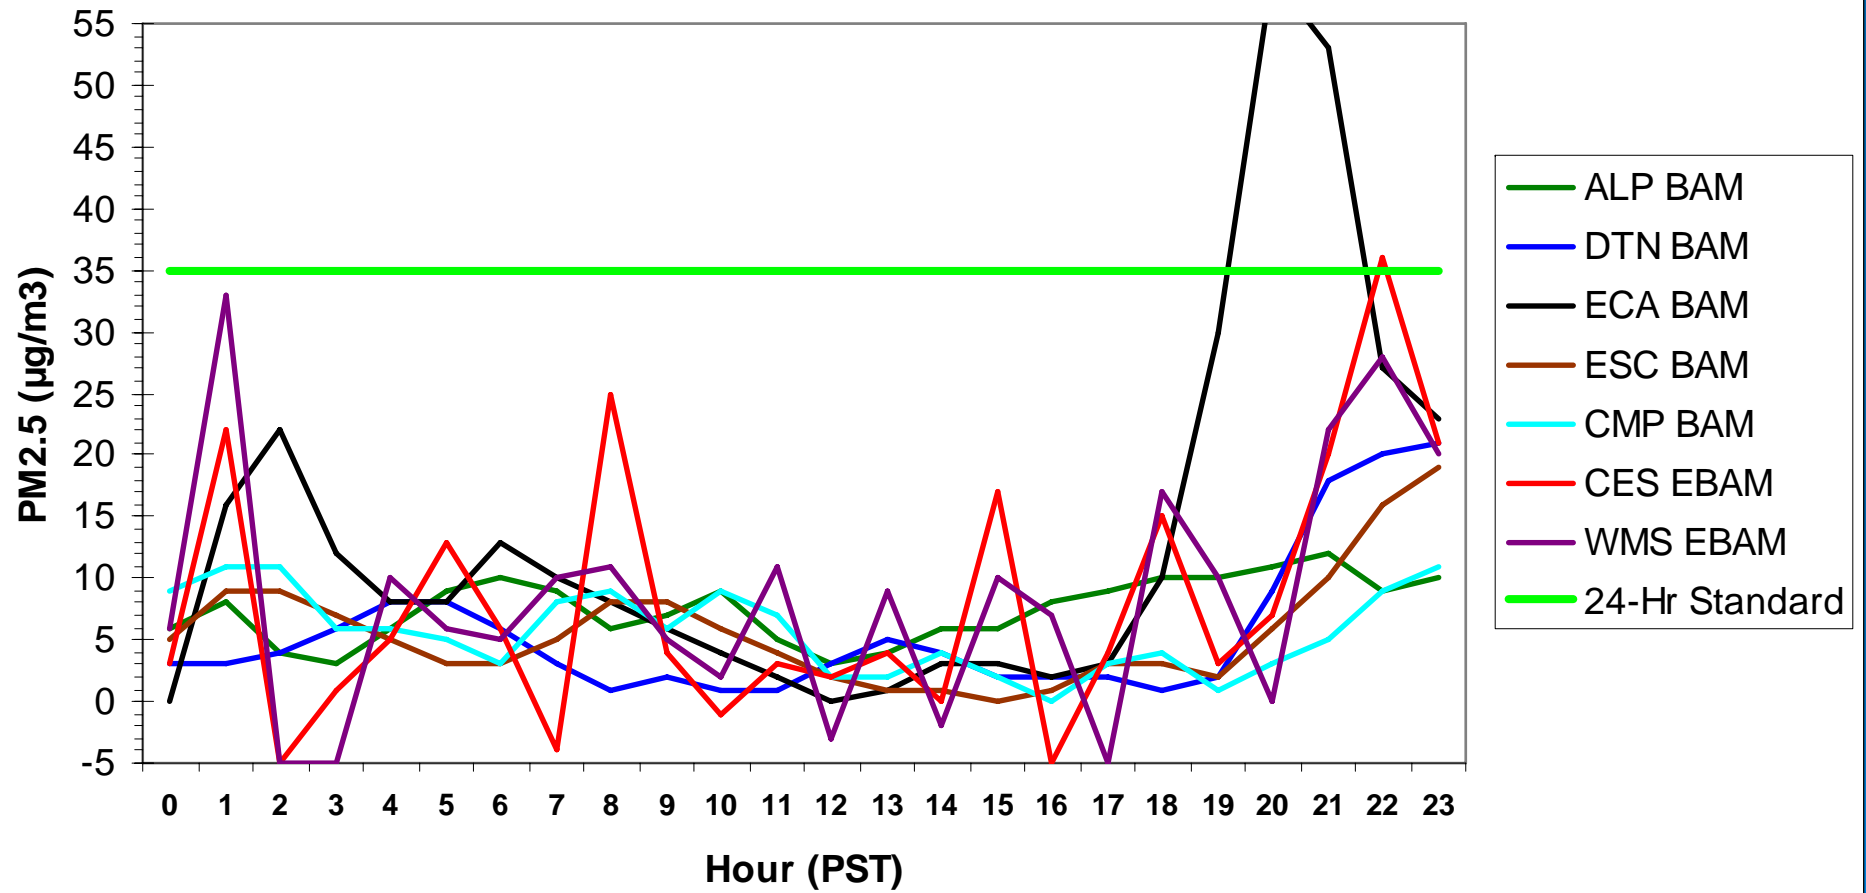

Hourly PM2.5 Data for: Tuesday, 12/23/2008