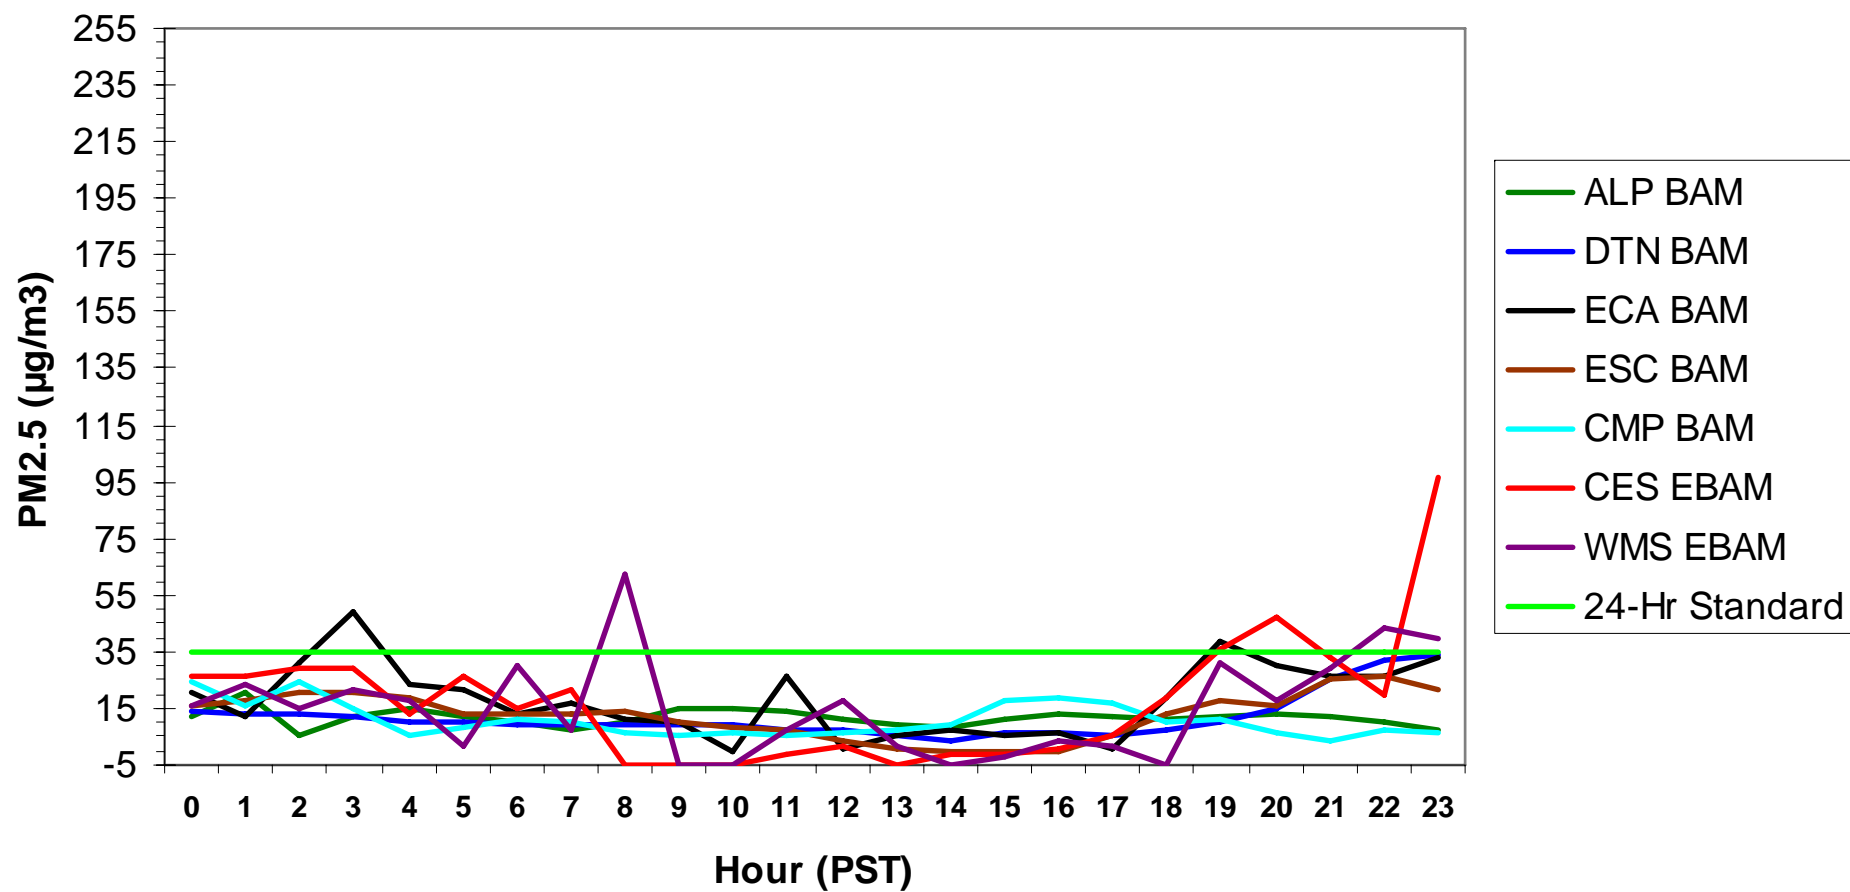

Hourly PM2.5 Data for: Sunday, 1/4/2009