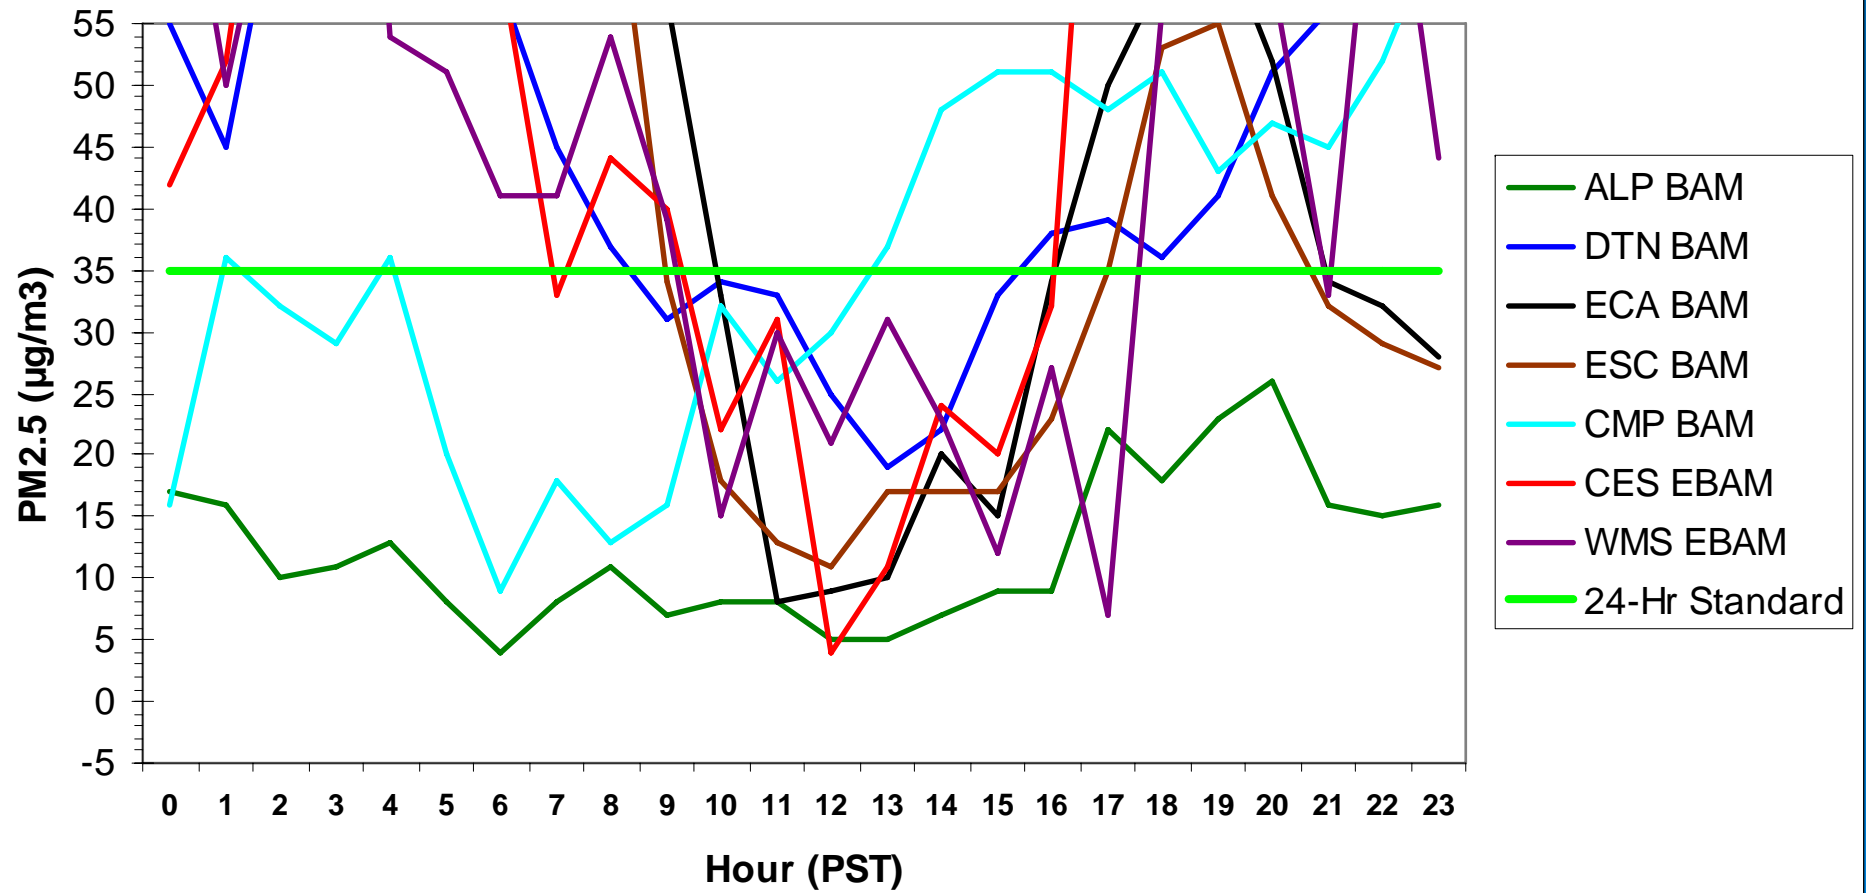

Hourly PM2.5 Data for: Thursday, 1/1/2009