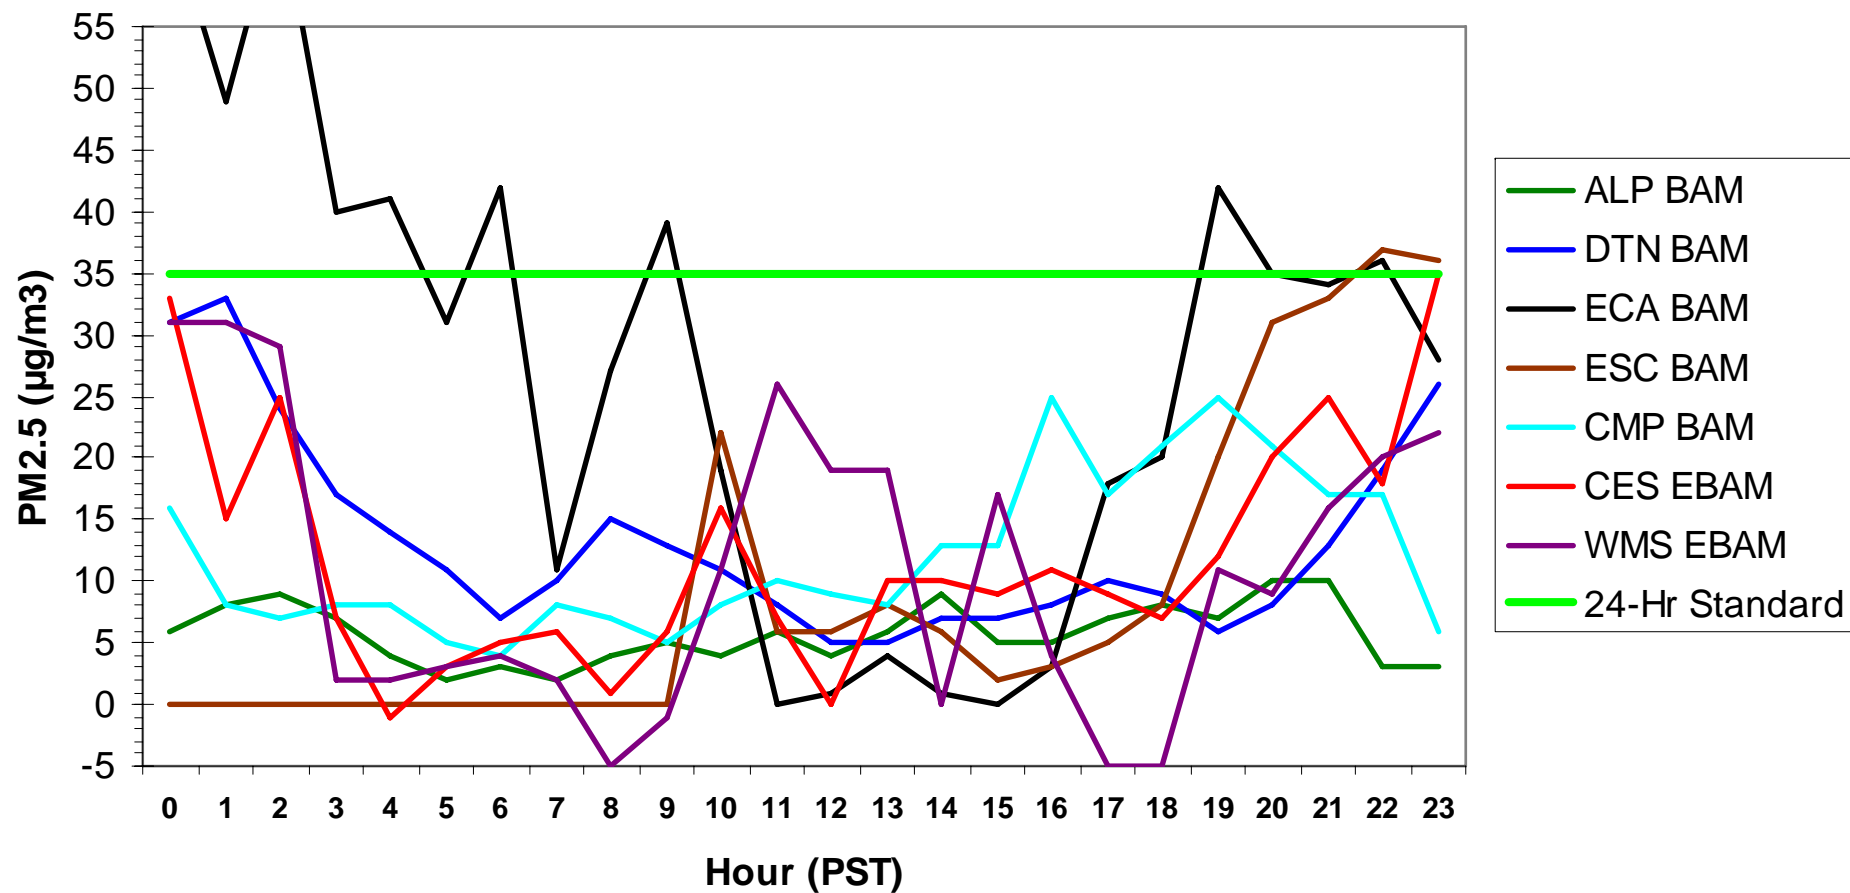

Hourly PM2.5 Data for: Monday, 12/29/2008