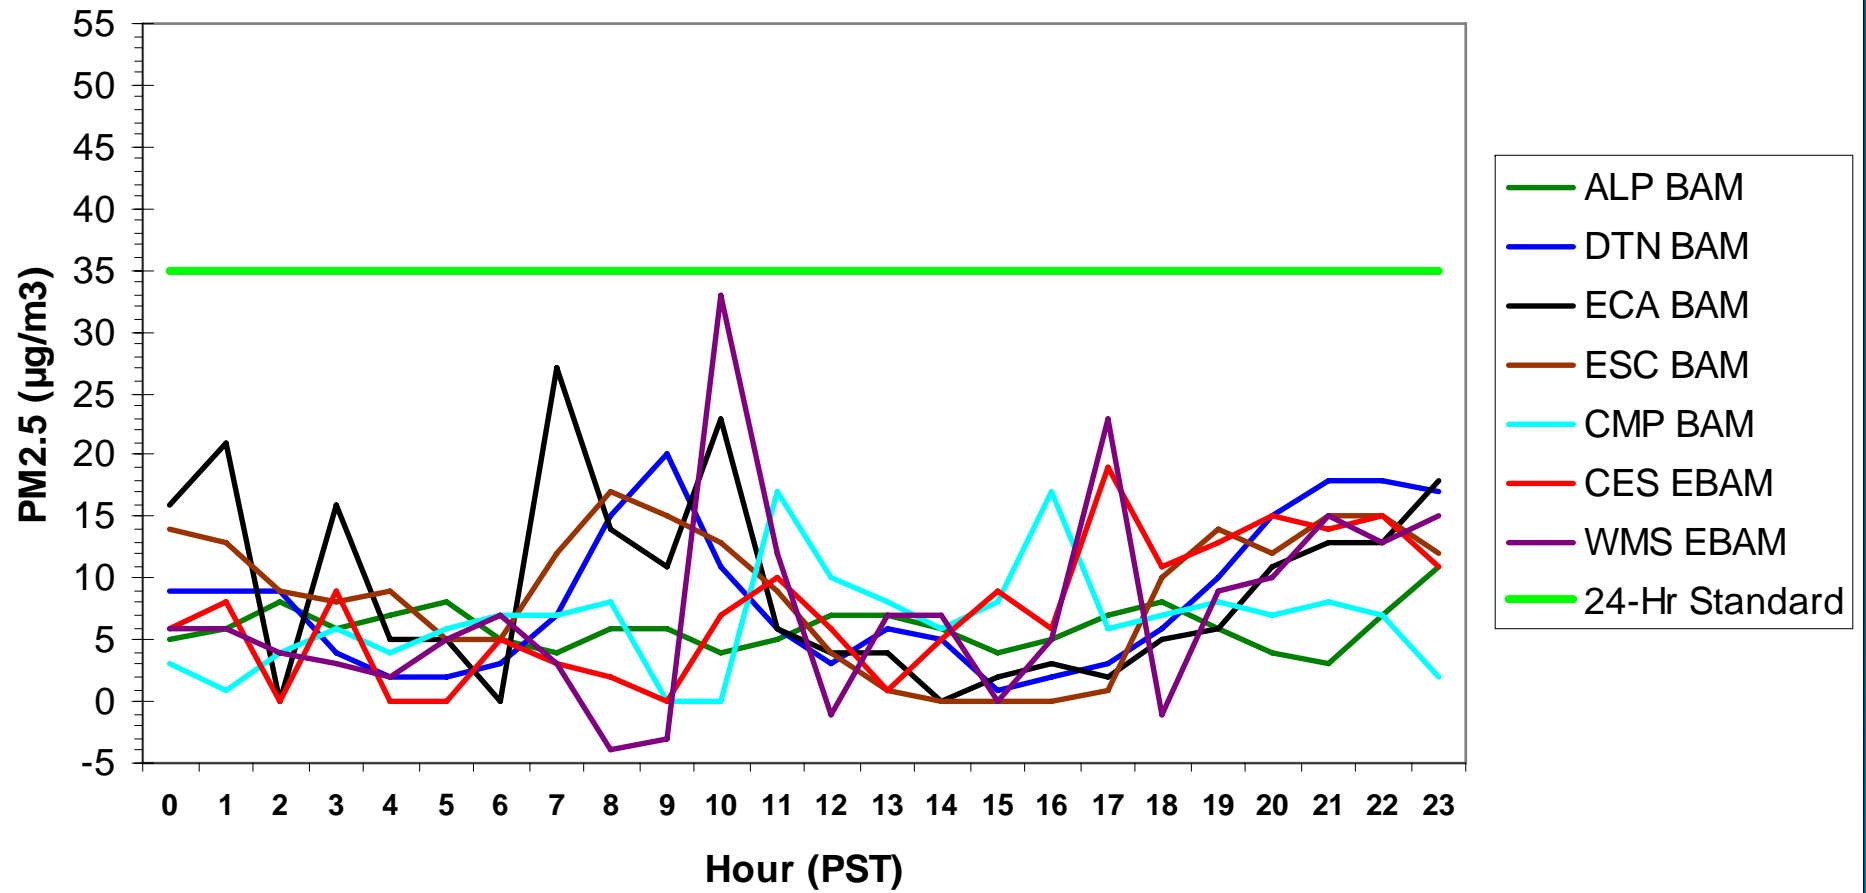

Hourly PM2.5 Data for: Thursday, 1/15/2009