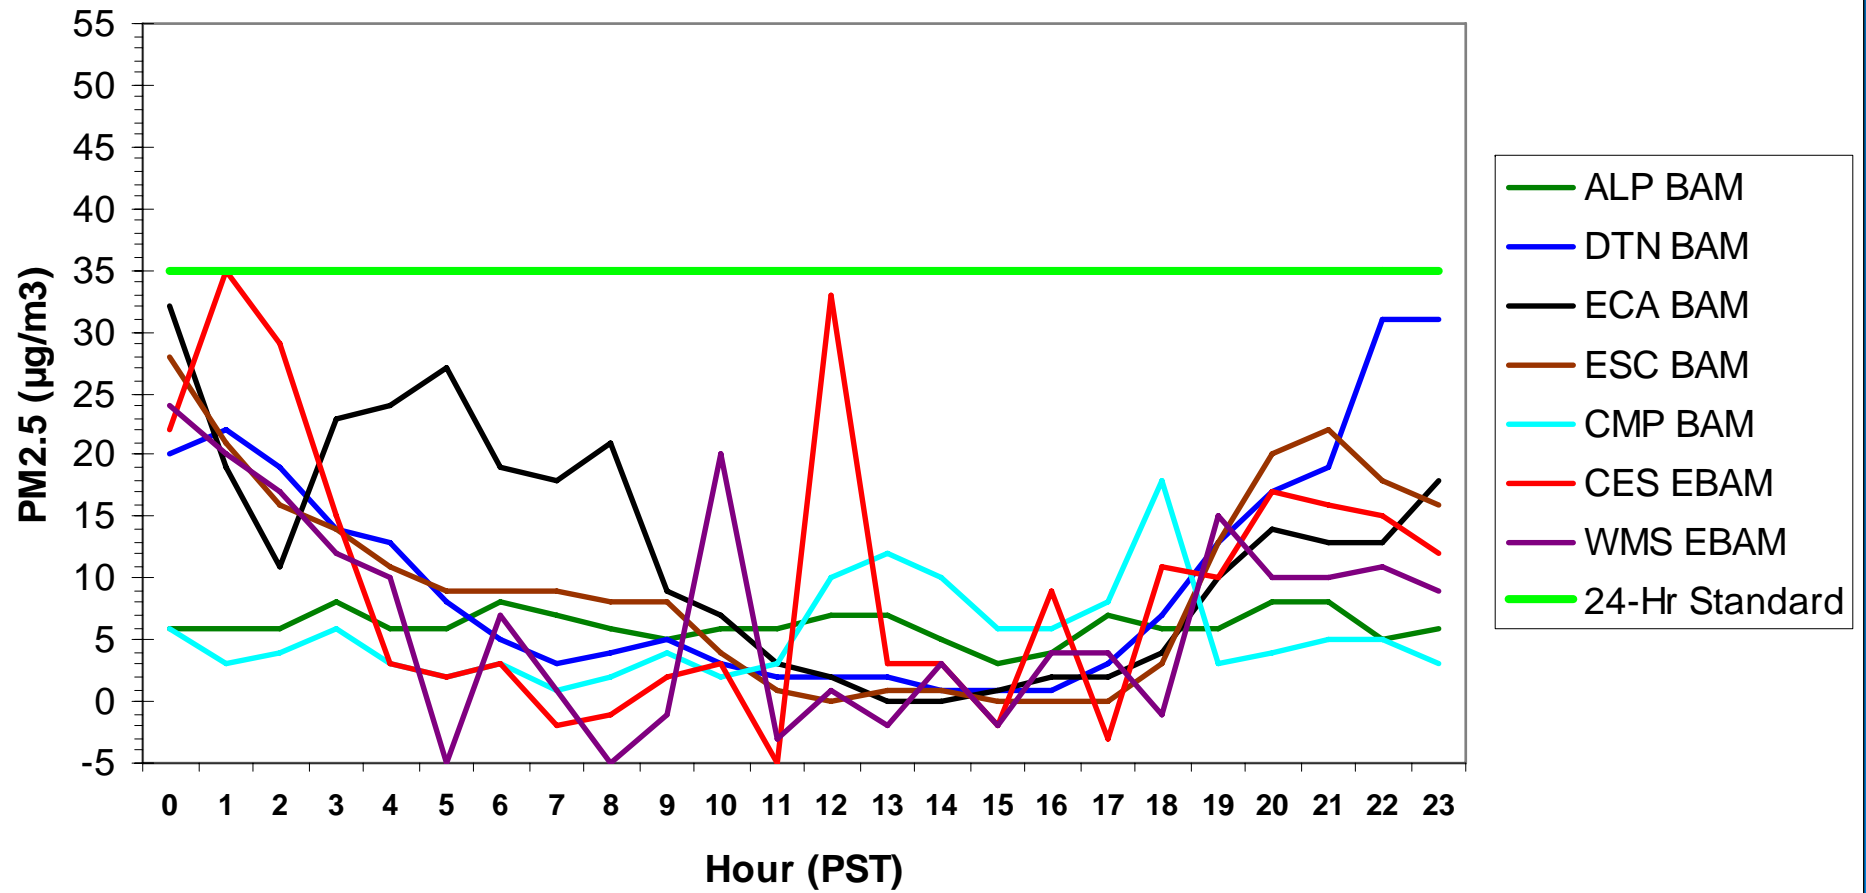

Hourly PM2.5 Data for: Sunday, 1/18/2009