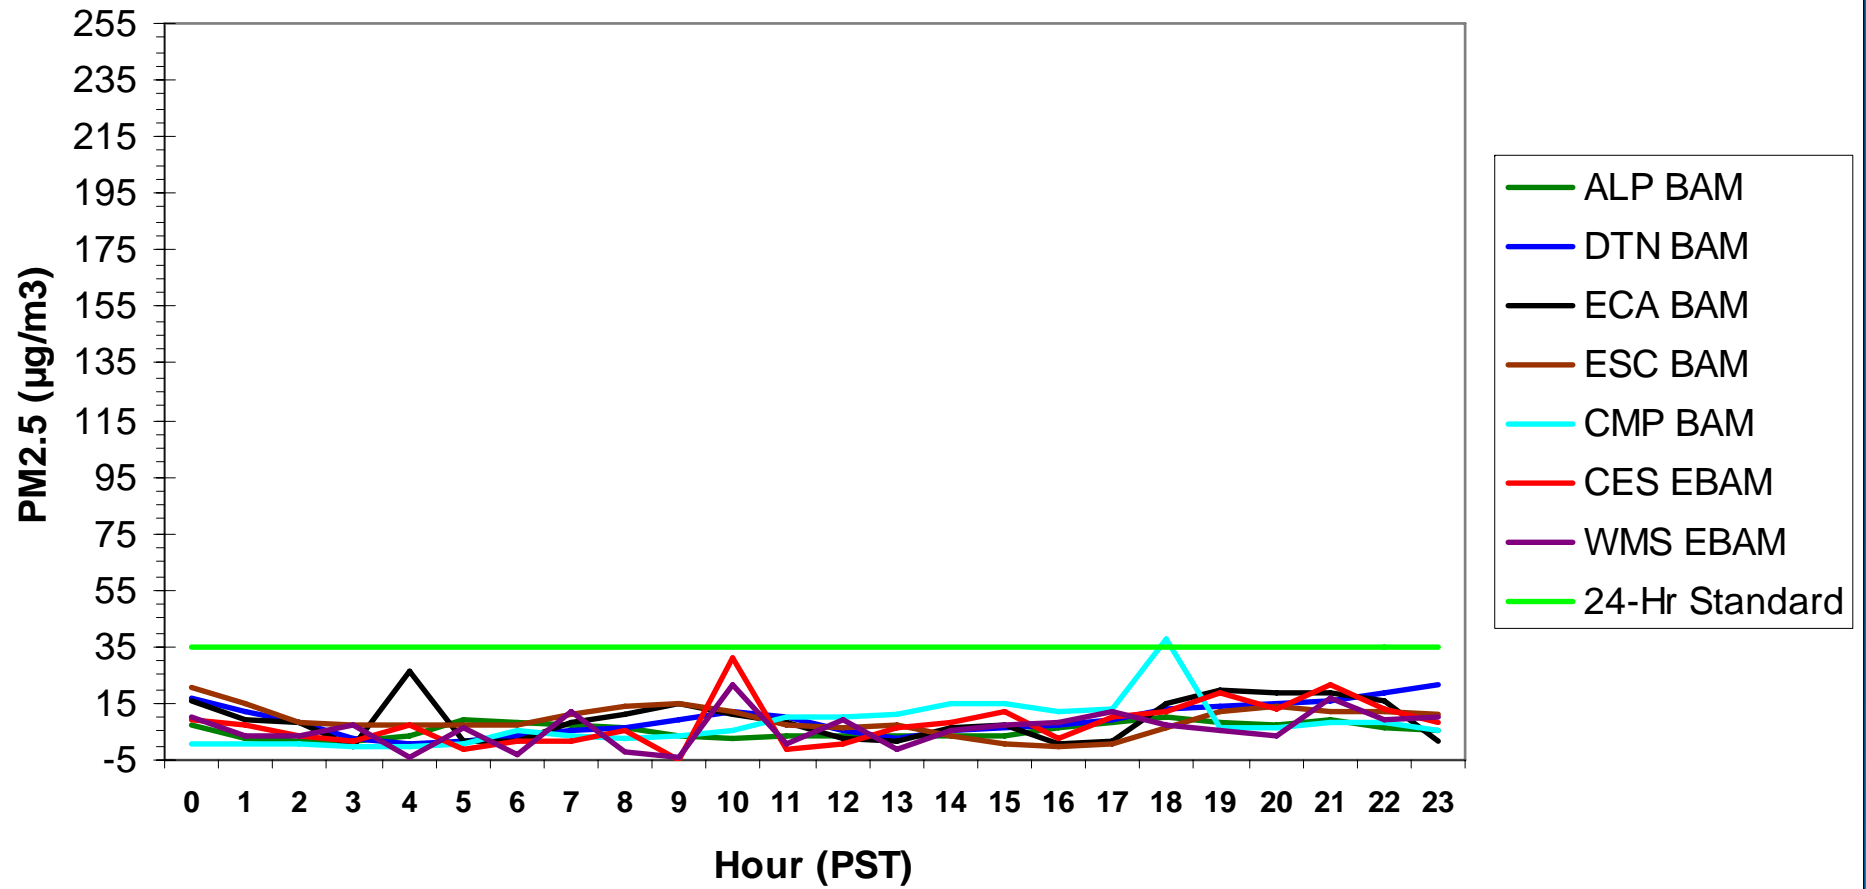

Hourly PM2.5 Data for: Monday, 1/19/2009