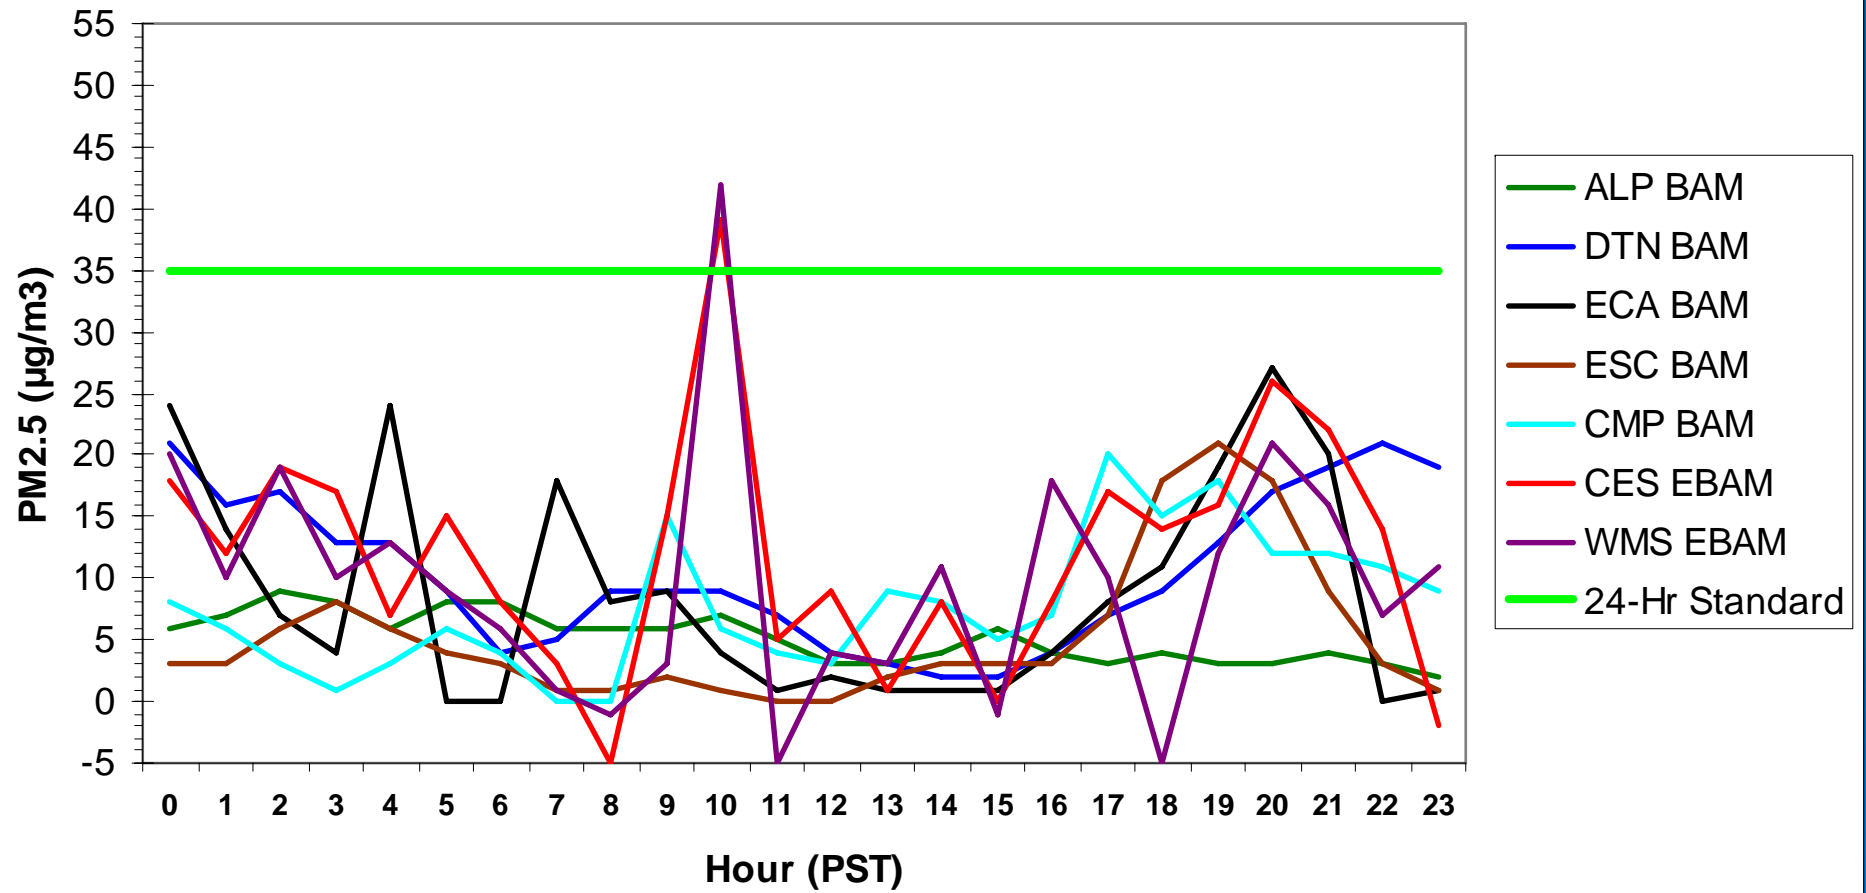

Hourly PM2.5 Data for: Sunday, 1/11/2009