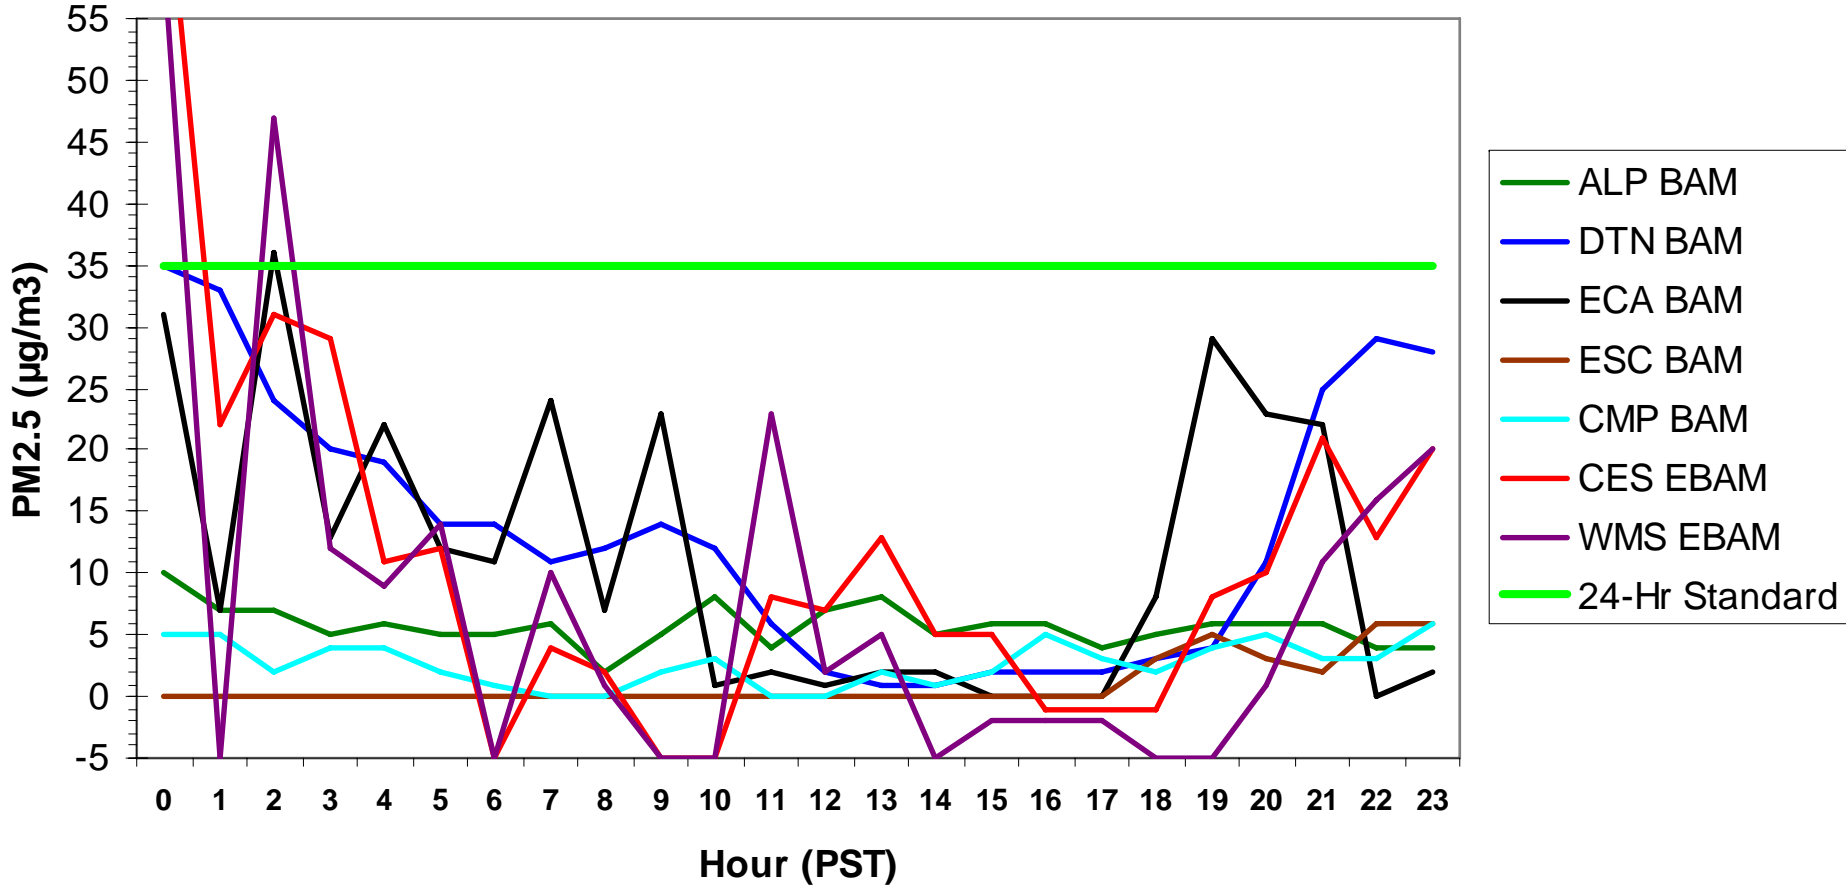

Hourly PM2.5 Data for: Saturday, 1/10/2009