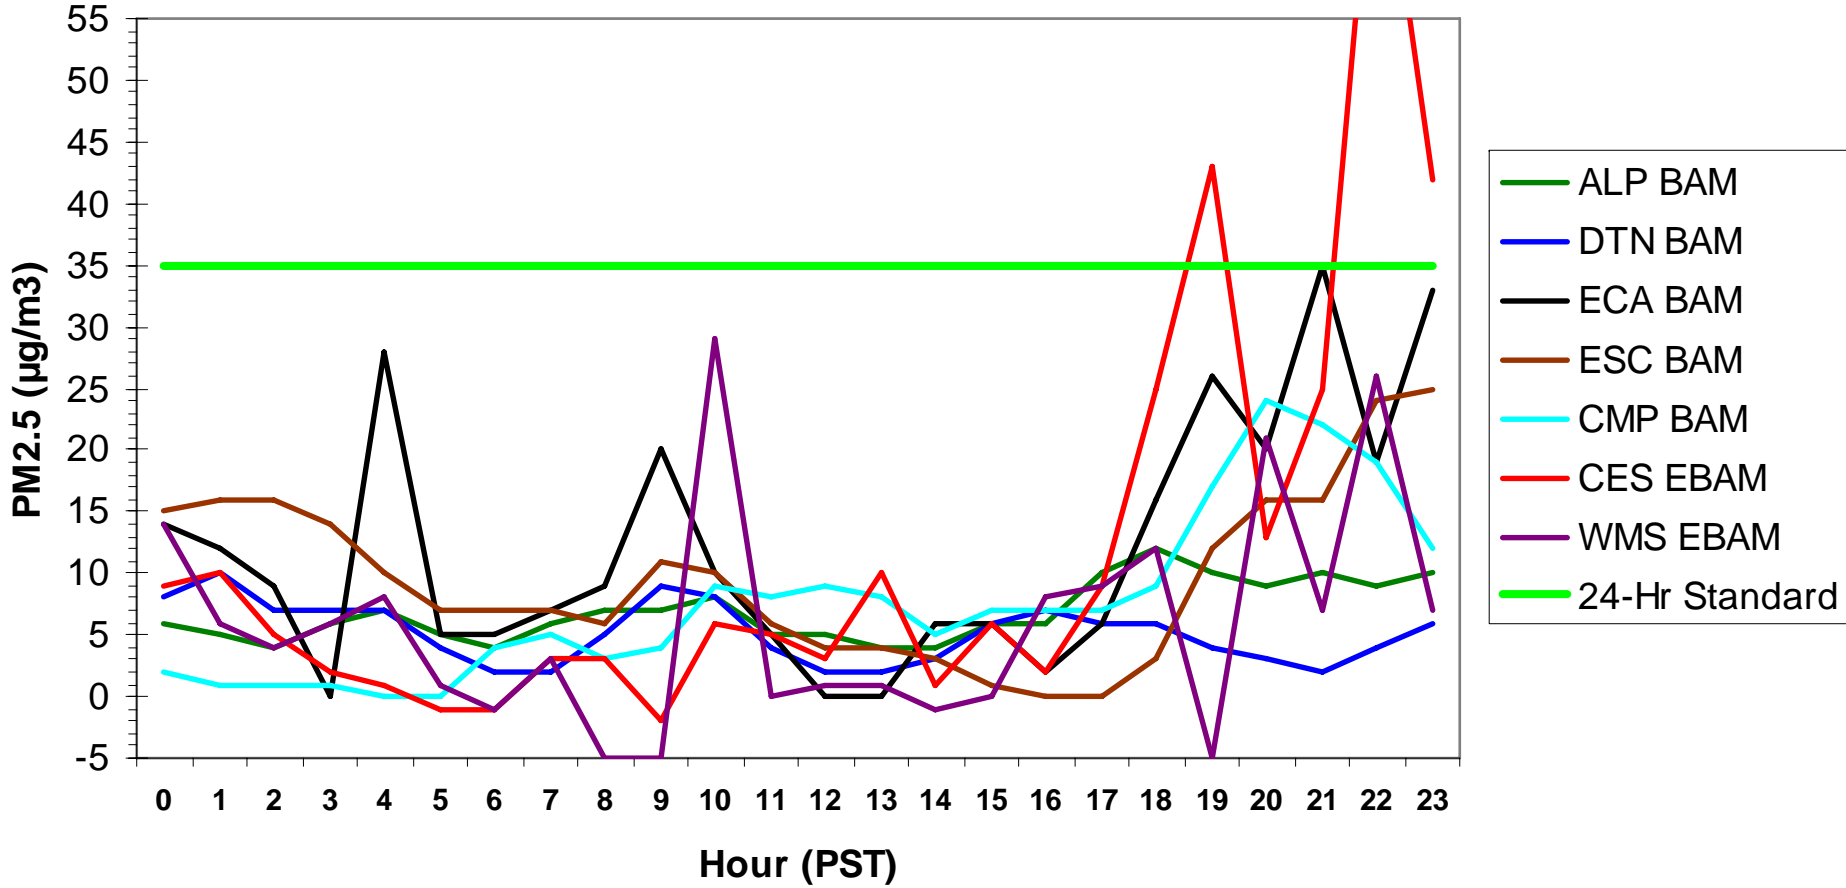

Hourly PM2.5 Data for: Saturday, 1/31/2009