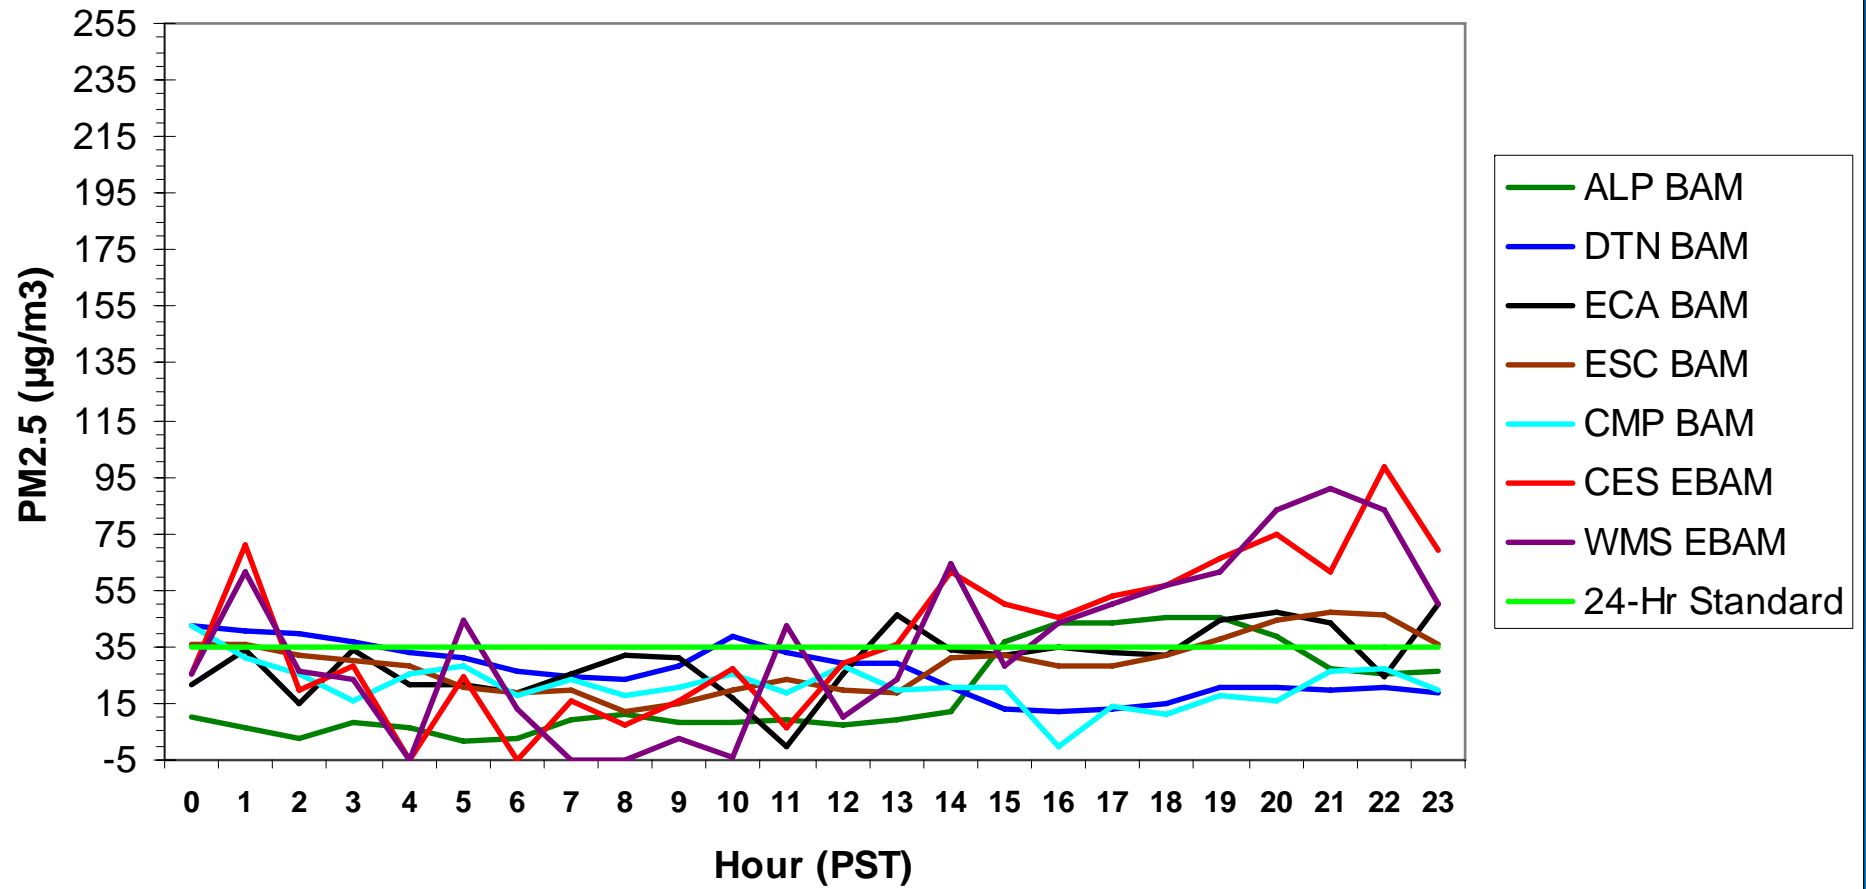

Hourly PM2.5 Data for: Thursday, 1/8/2009