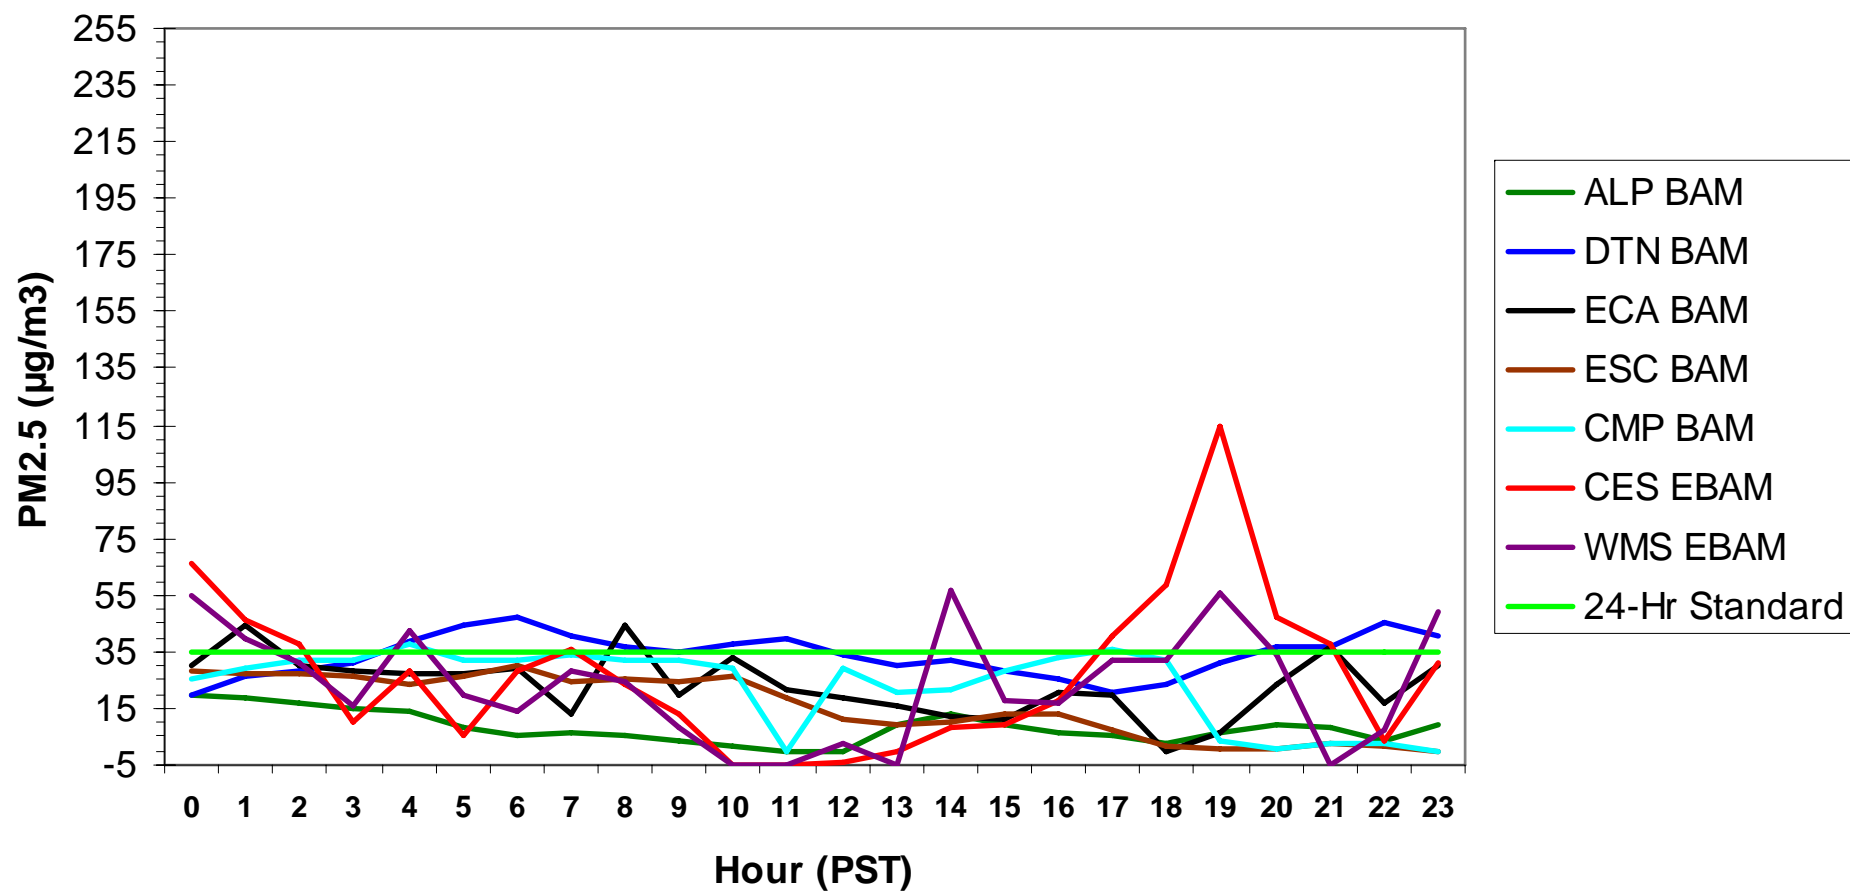

Hourly PM2.5 Data for: Friday, 1/9/2009