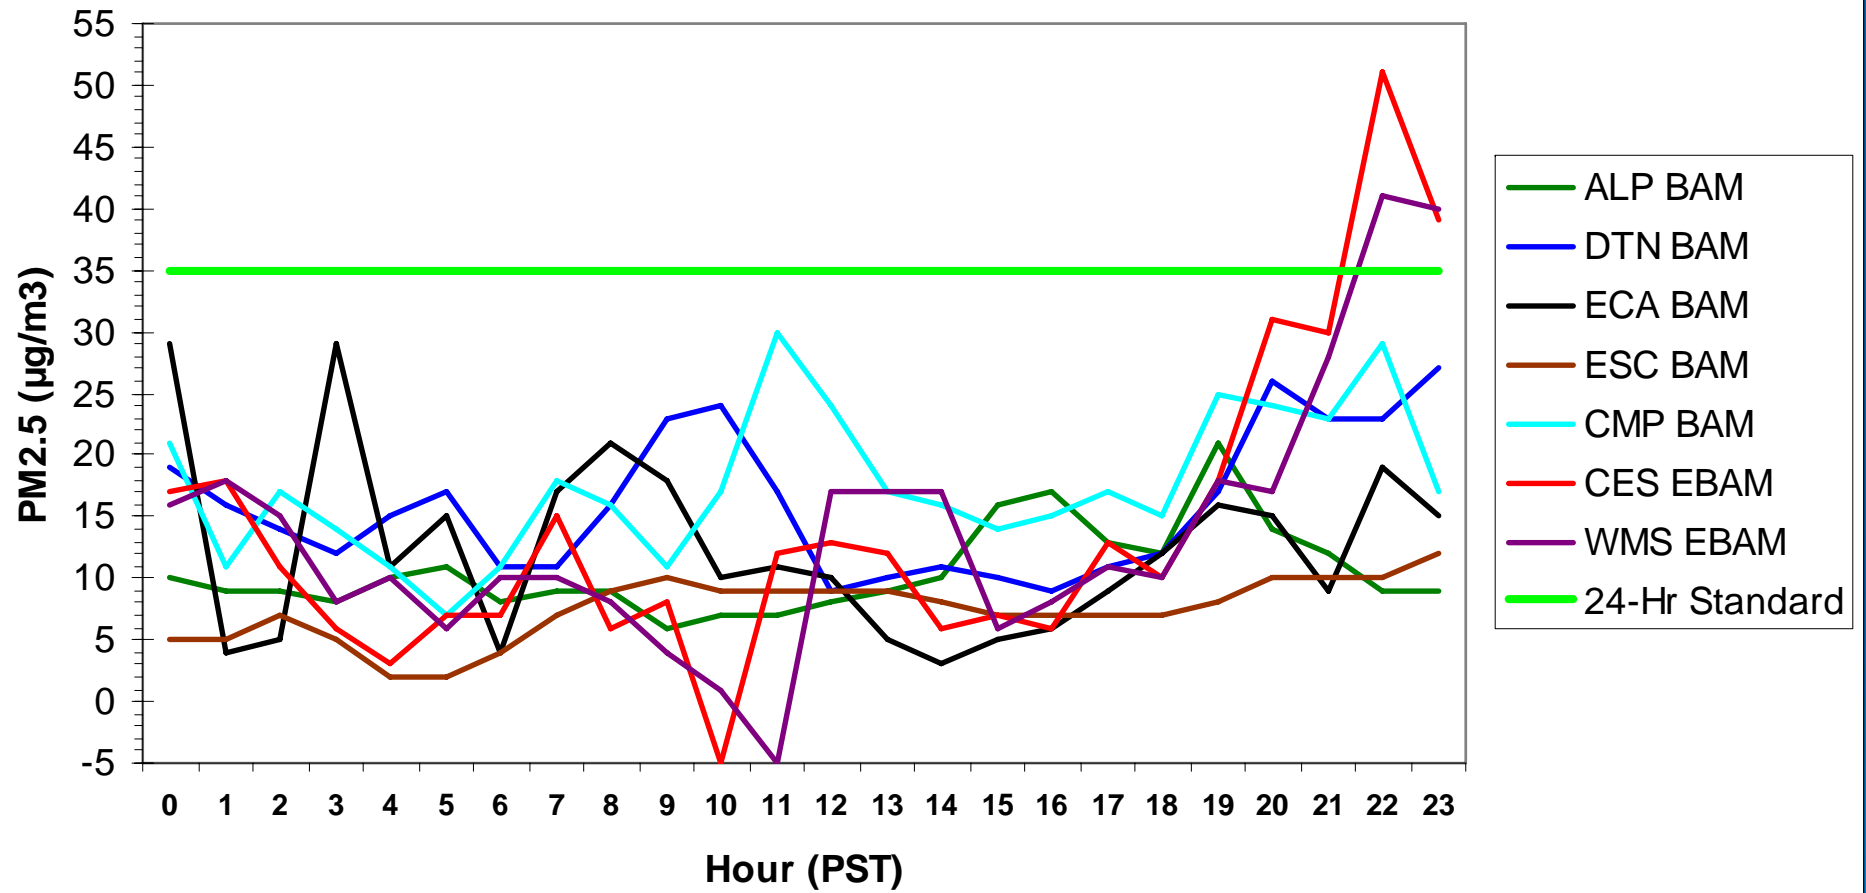

Hourly PM2.5 Data for: Wednesday, 1/21/2009