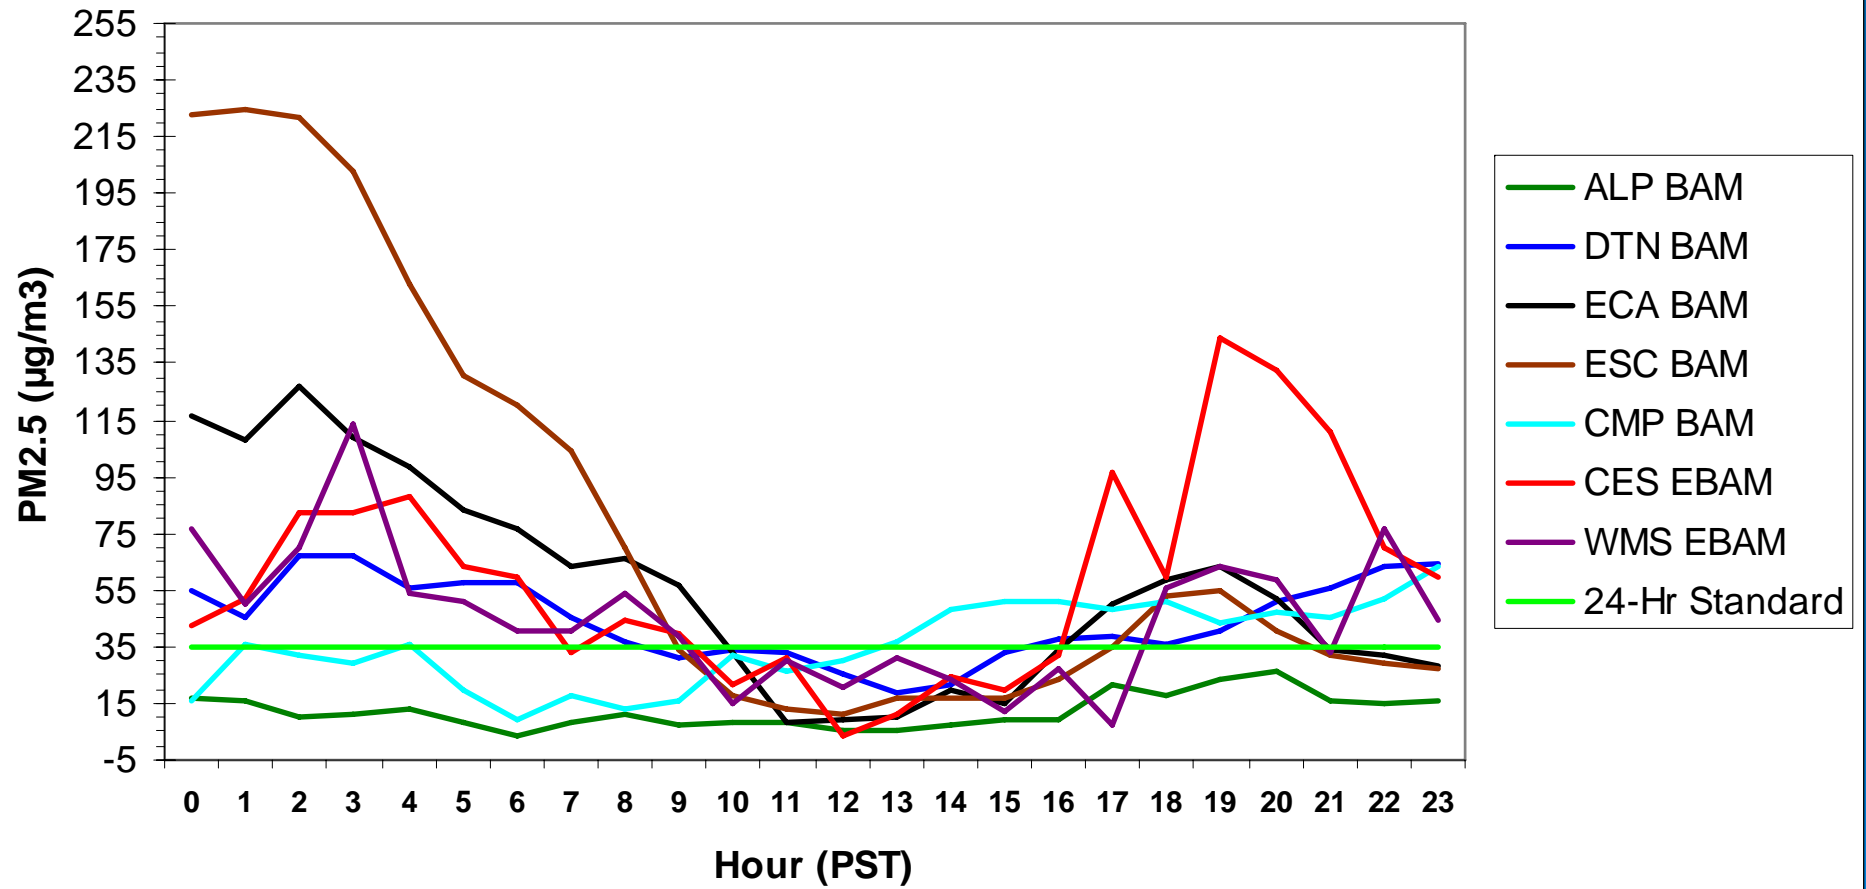

Hourly PM2.5 Data for: Thursday, 1/1/2009