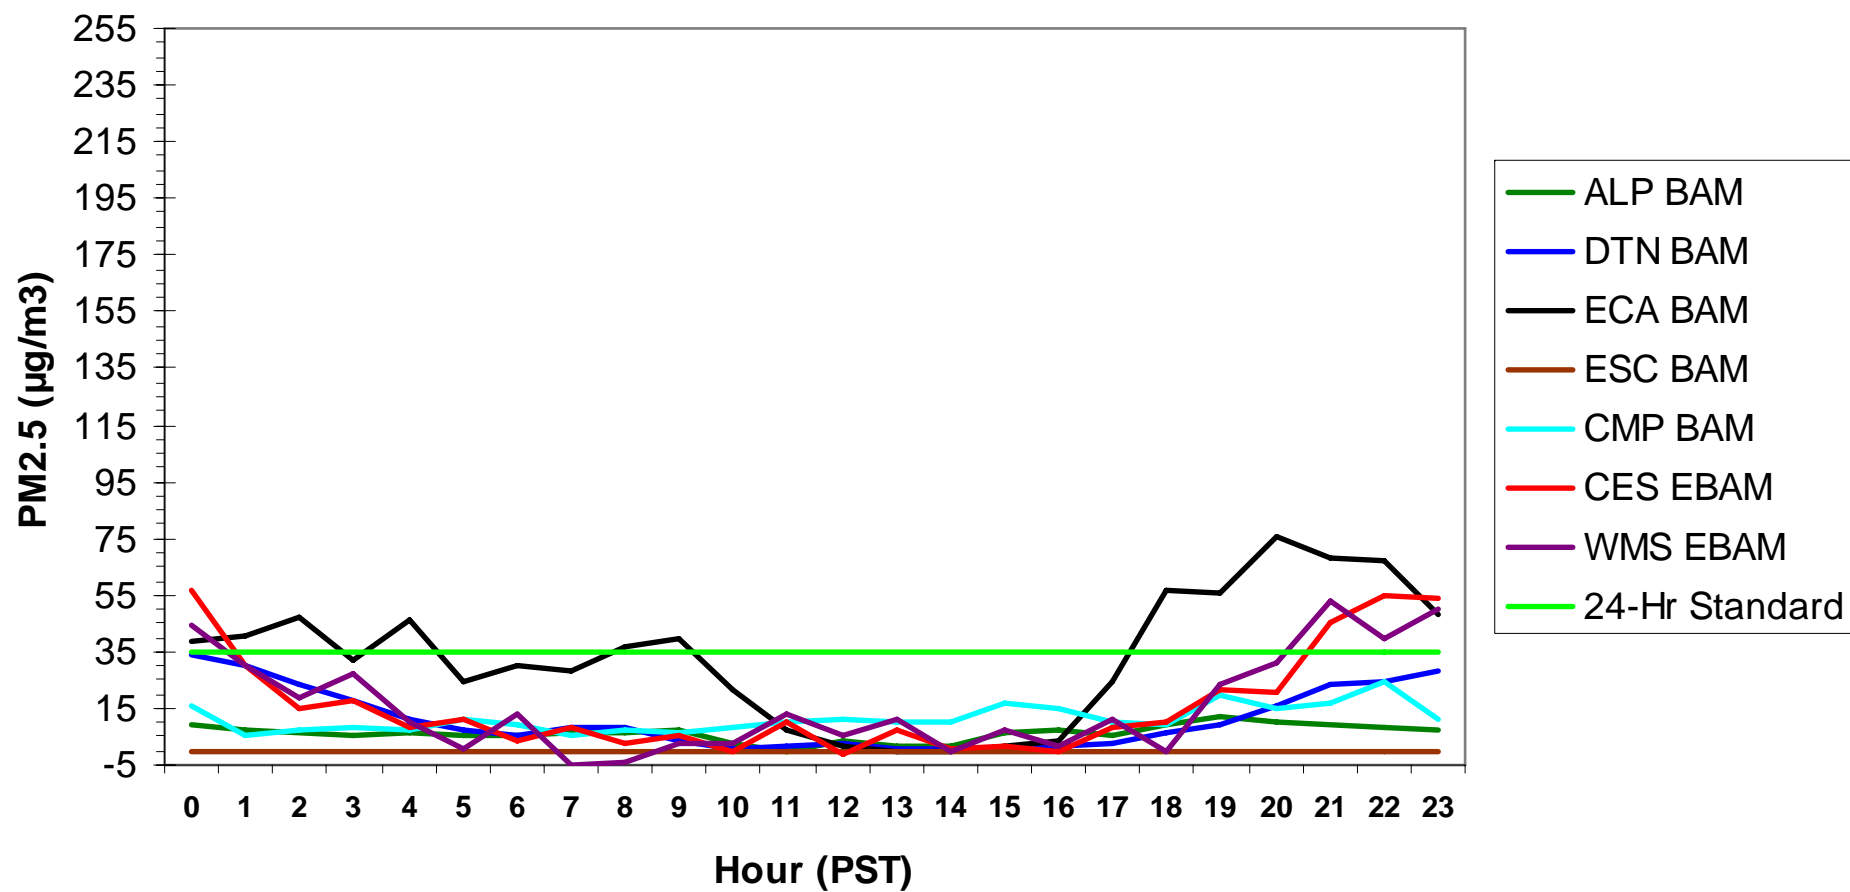

Hourly PM2.5 Data for: Sunday, 12/28/2008