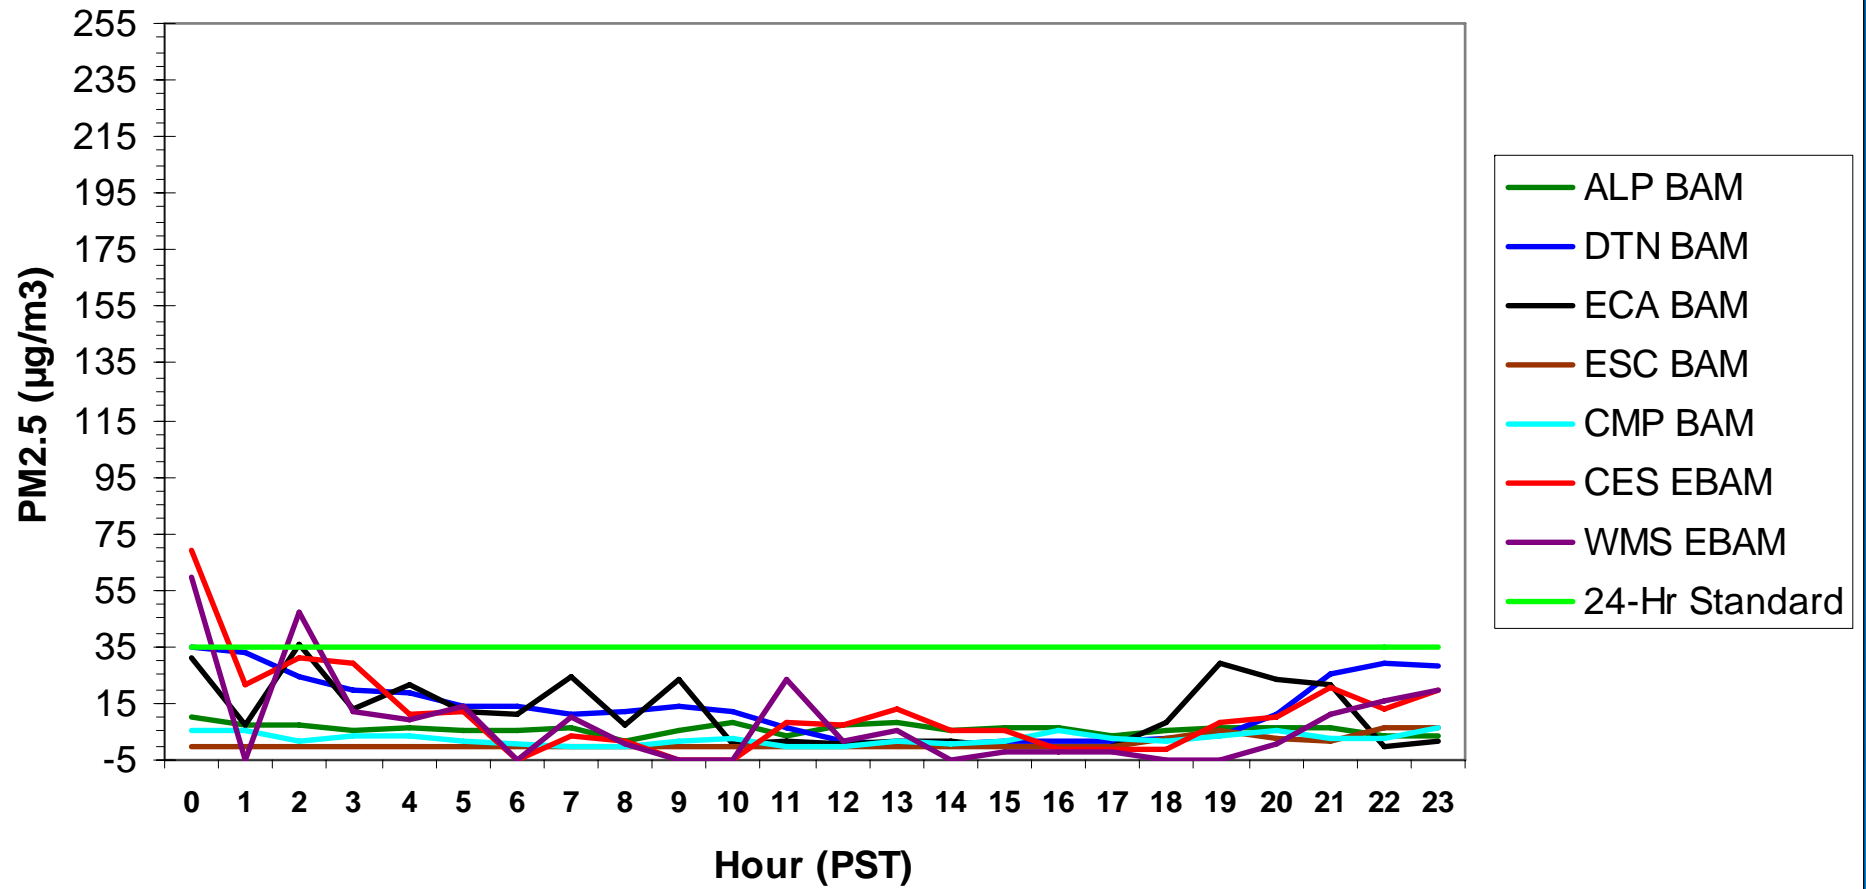

Hourly PM2.5 Data for: Saturday, 1/10/2009