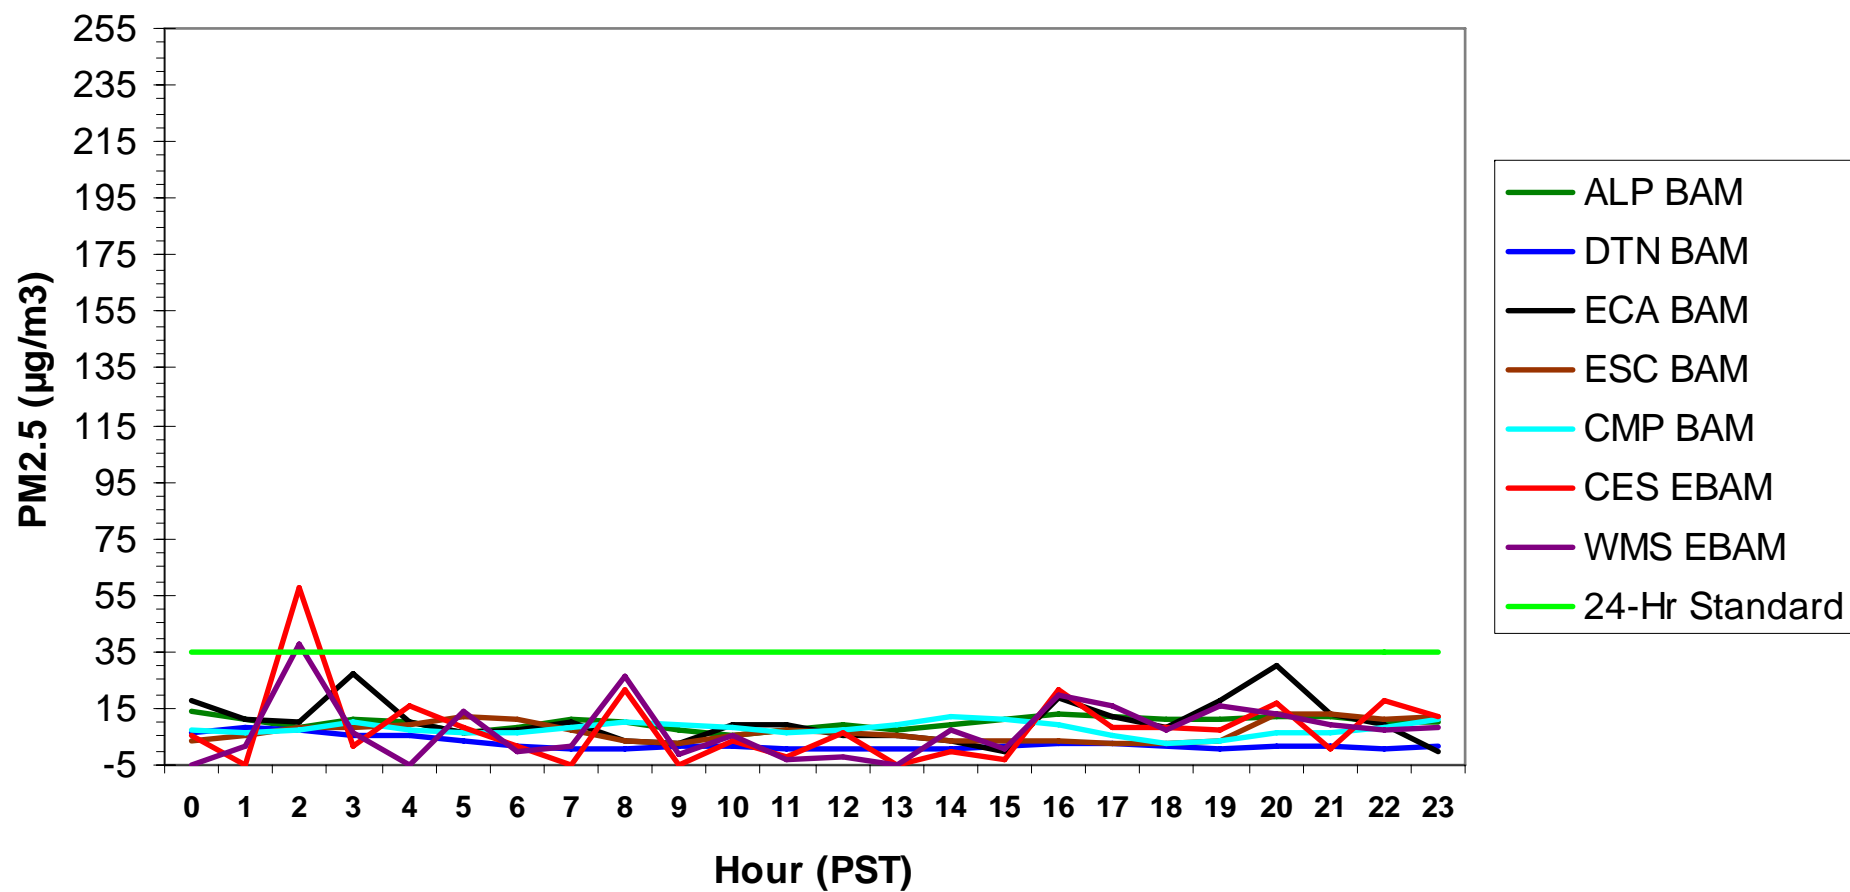

Hourly PM2.5 Data for: Sunday, 1/25/2009