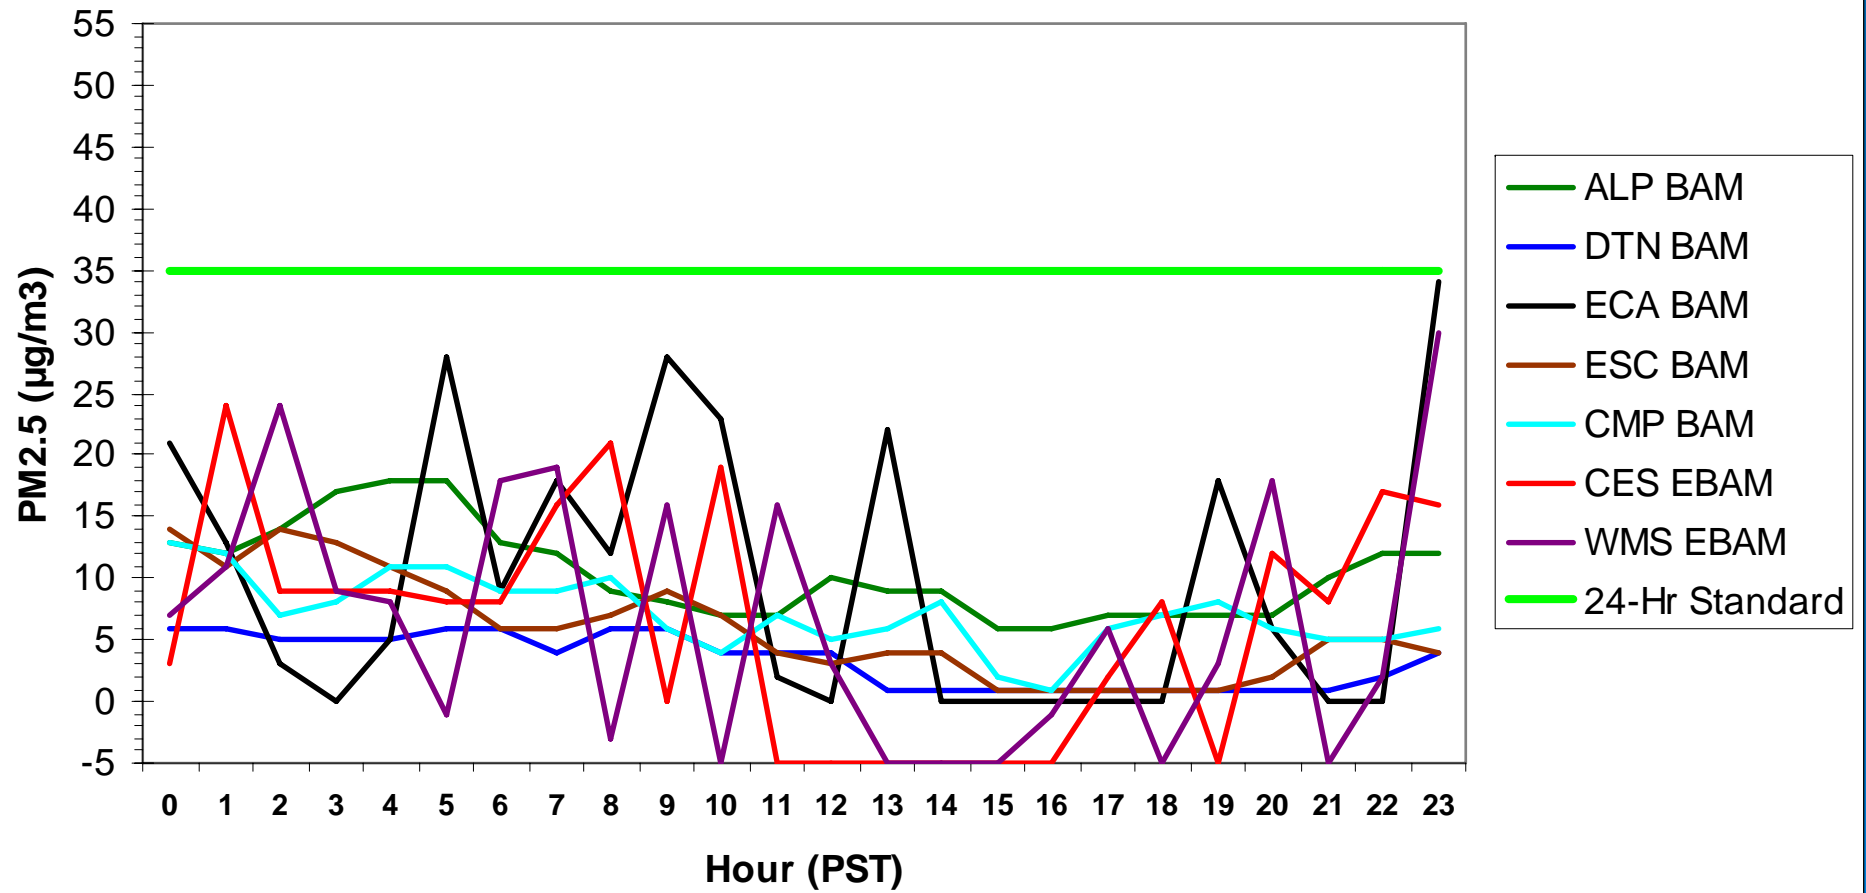

Hourly PM2.5 Data for: Saturday, 1/24/2009