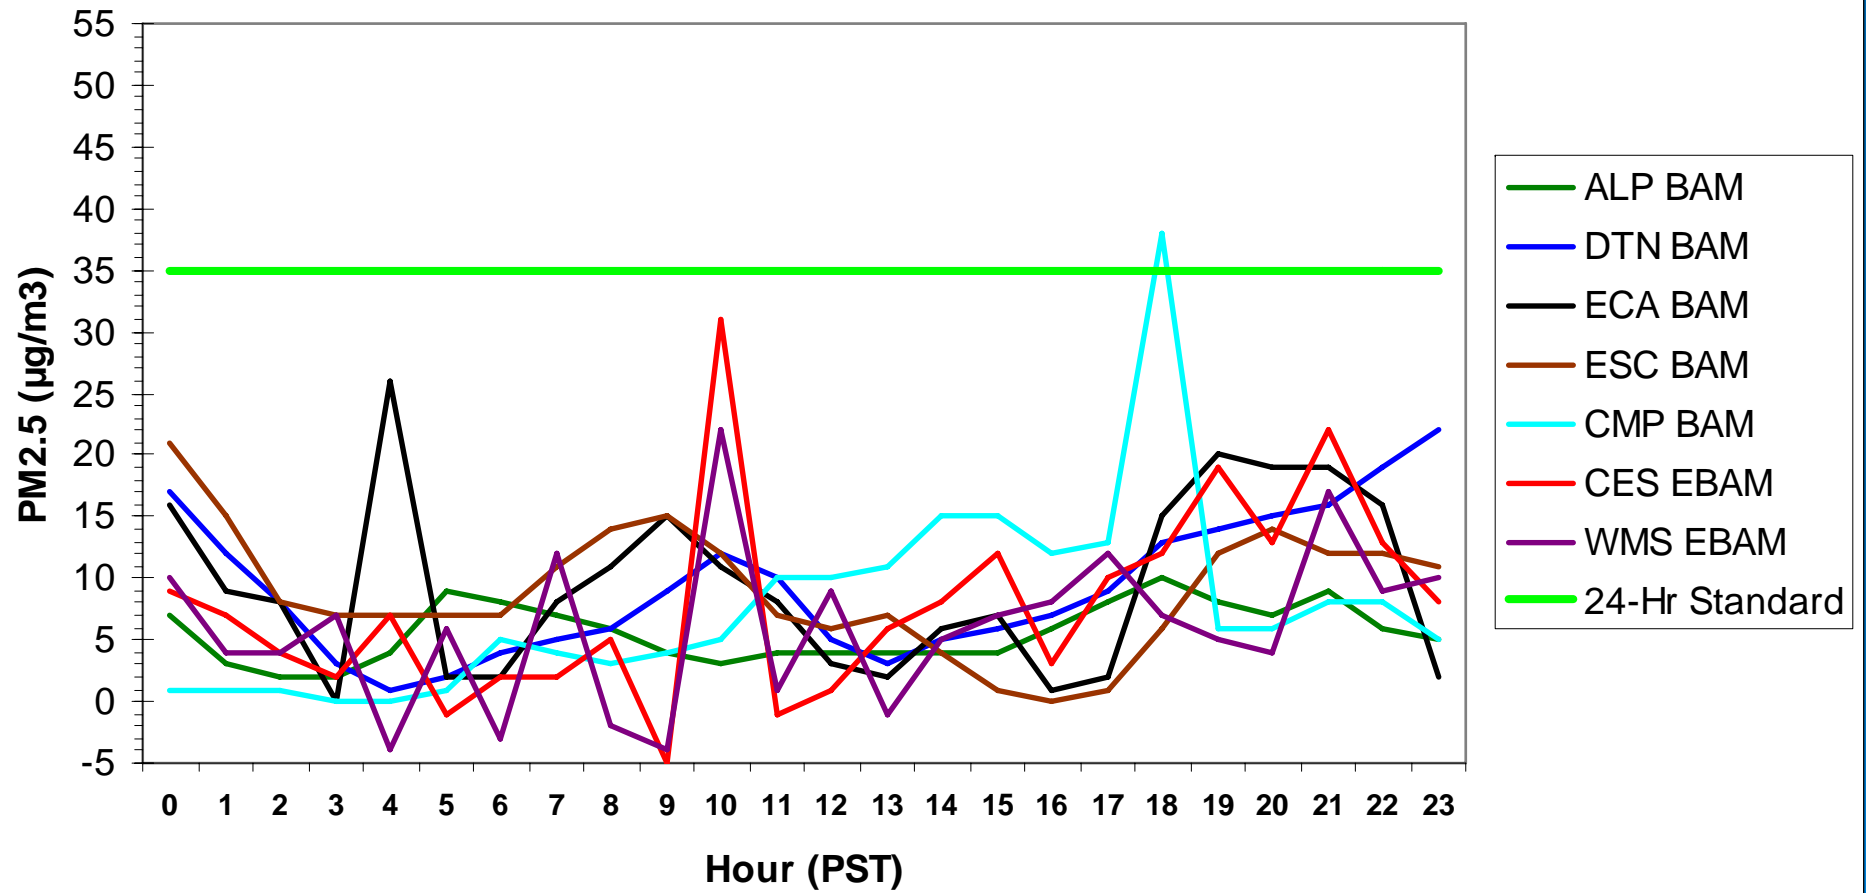

Hourly PM2.5 Data for: Monday, 1/19/2009