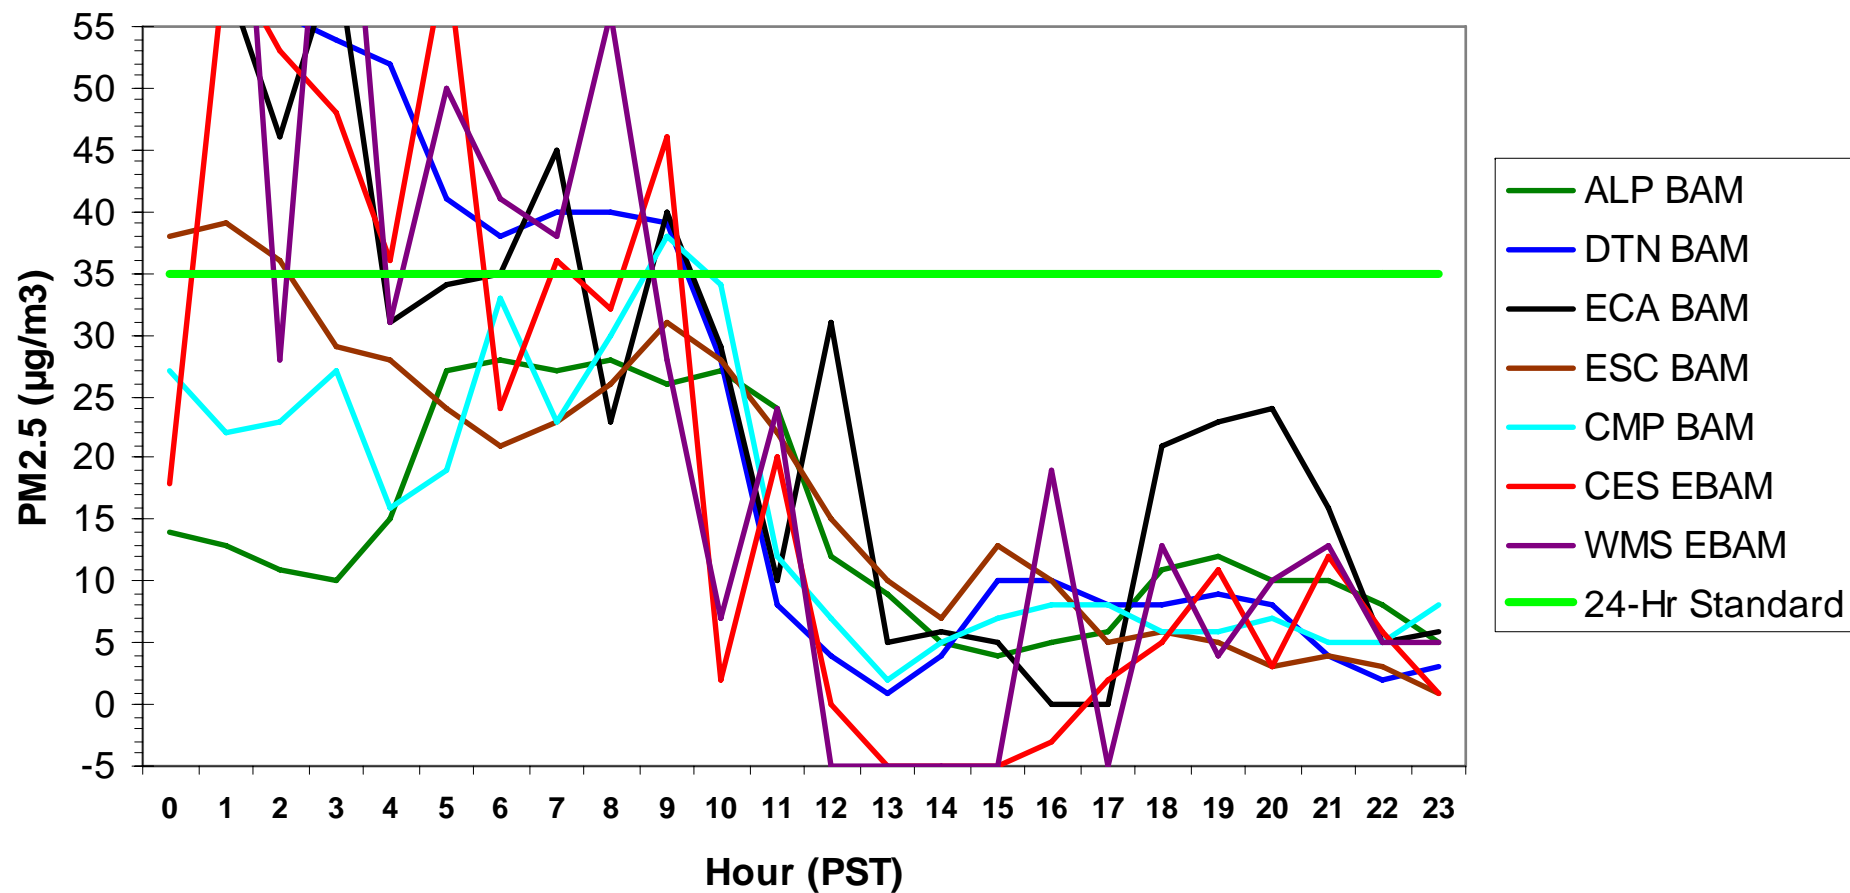

Hourly PM2.5 Data for: Monday, 12/22/2008