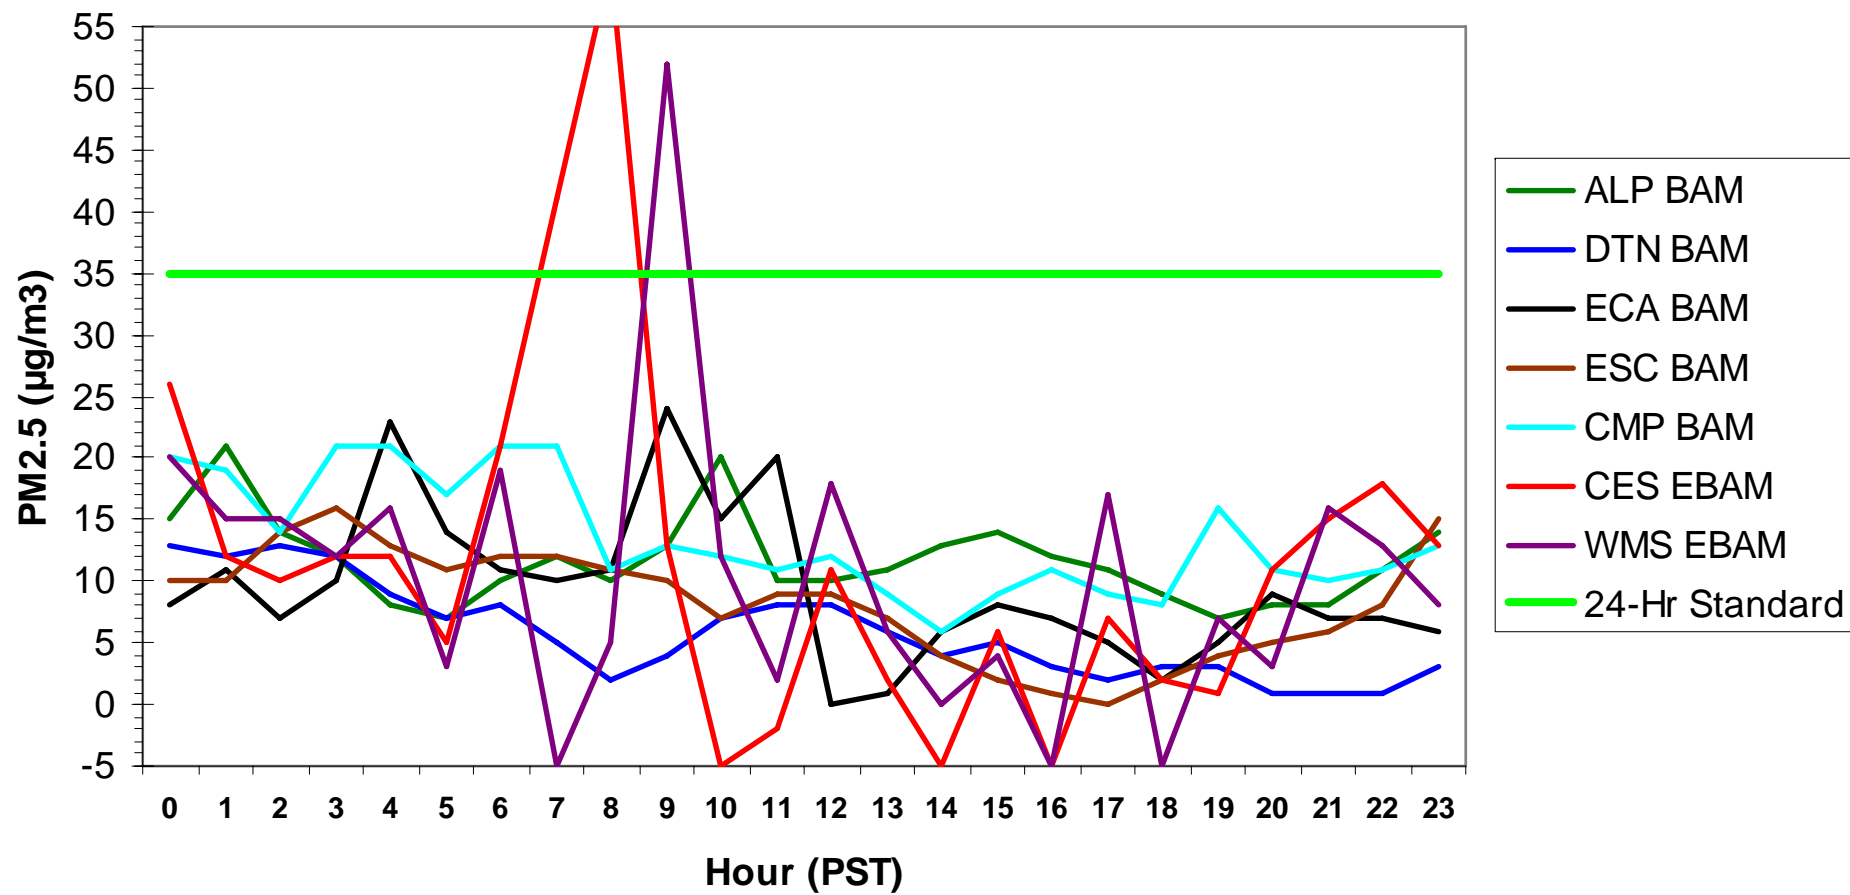

Hourly PM2.5 Data for: Friday, 1/23/2009