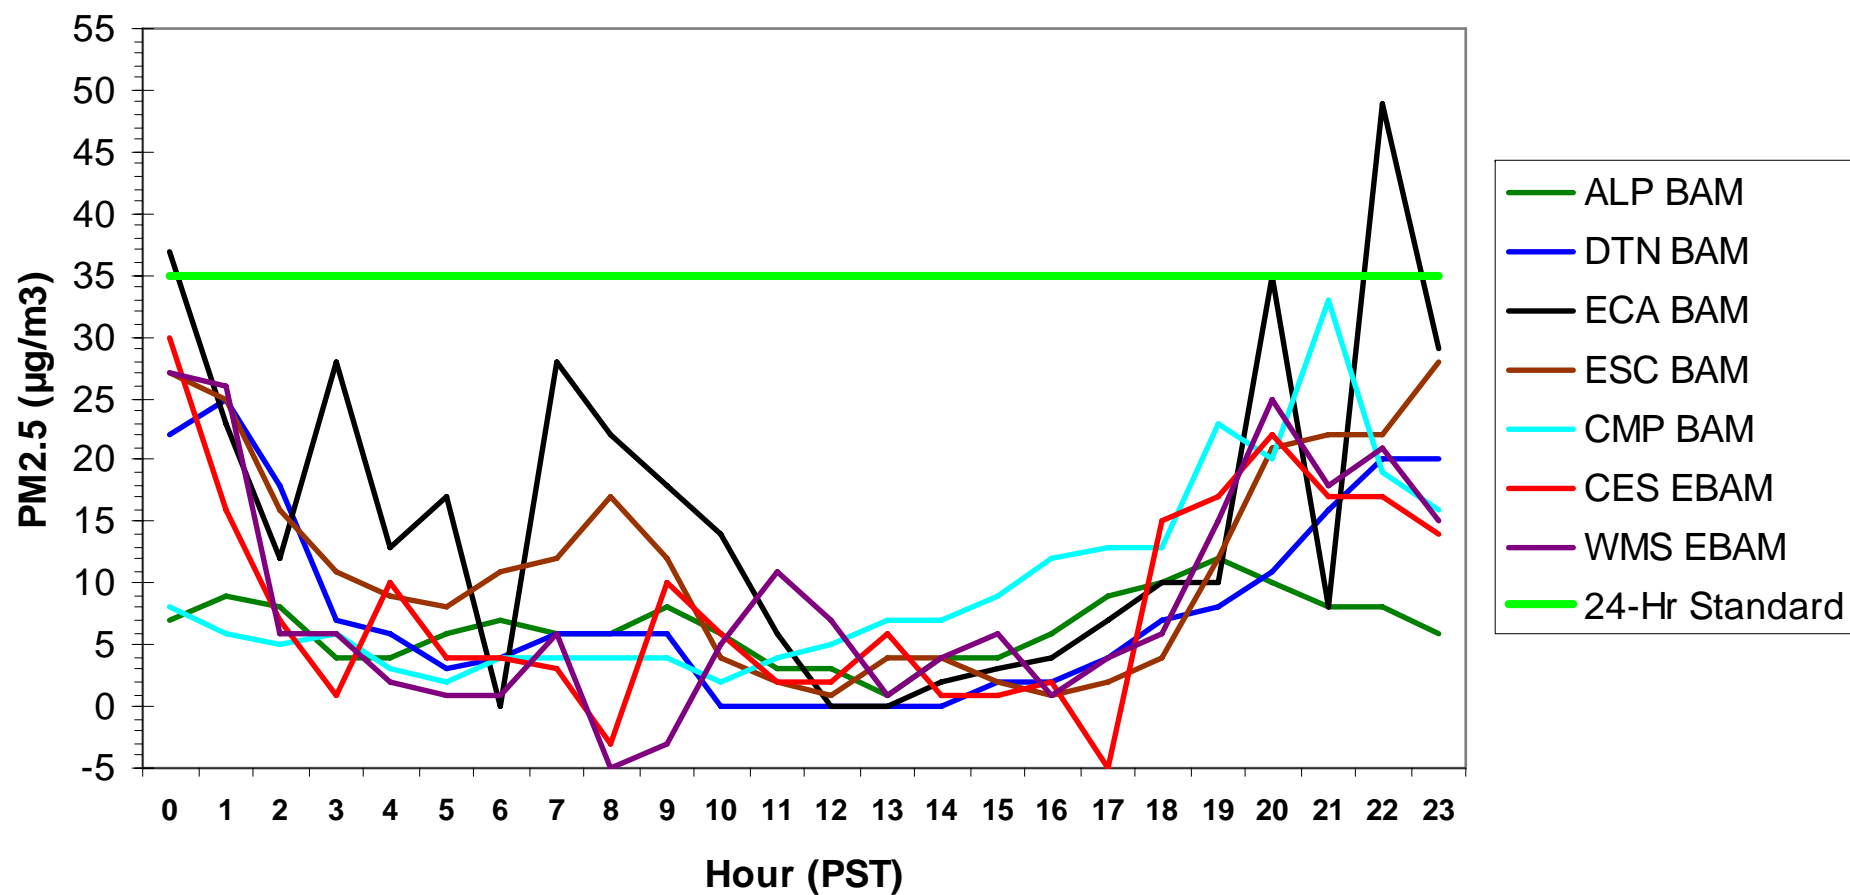

Hourly PM2.5 Data for: Wednesday, 1/28/2009