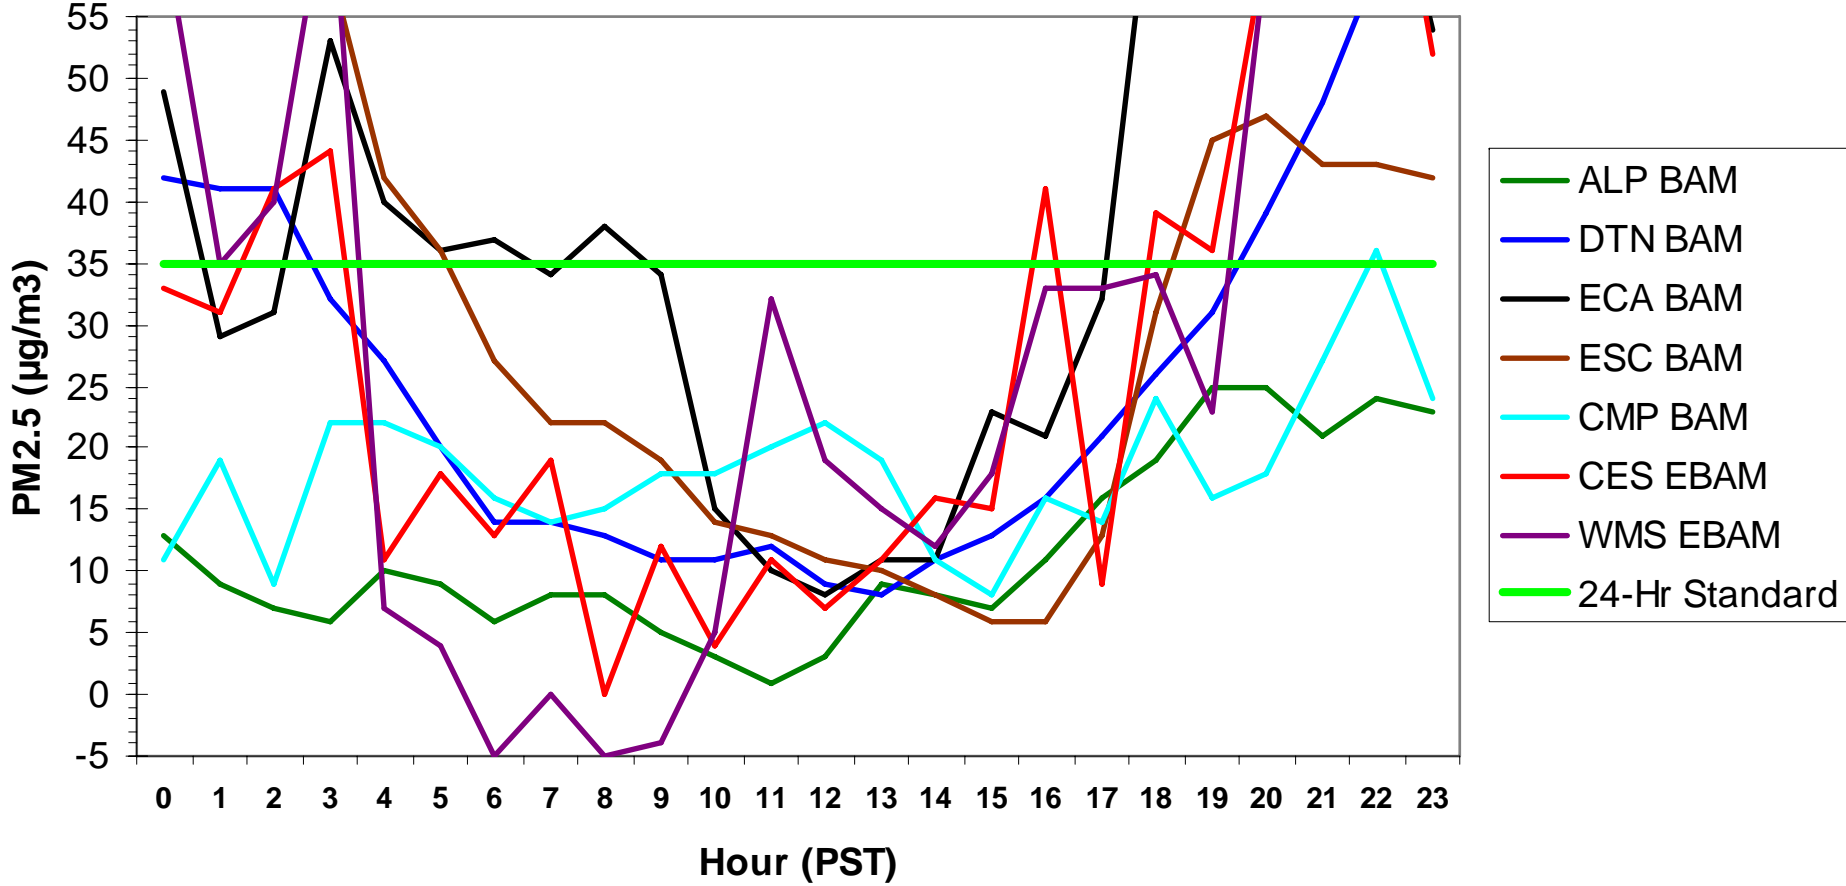

Hourly PM2.5 Data for: Sunday, 12/21/2008