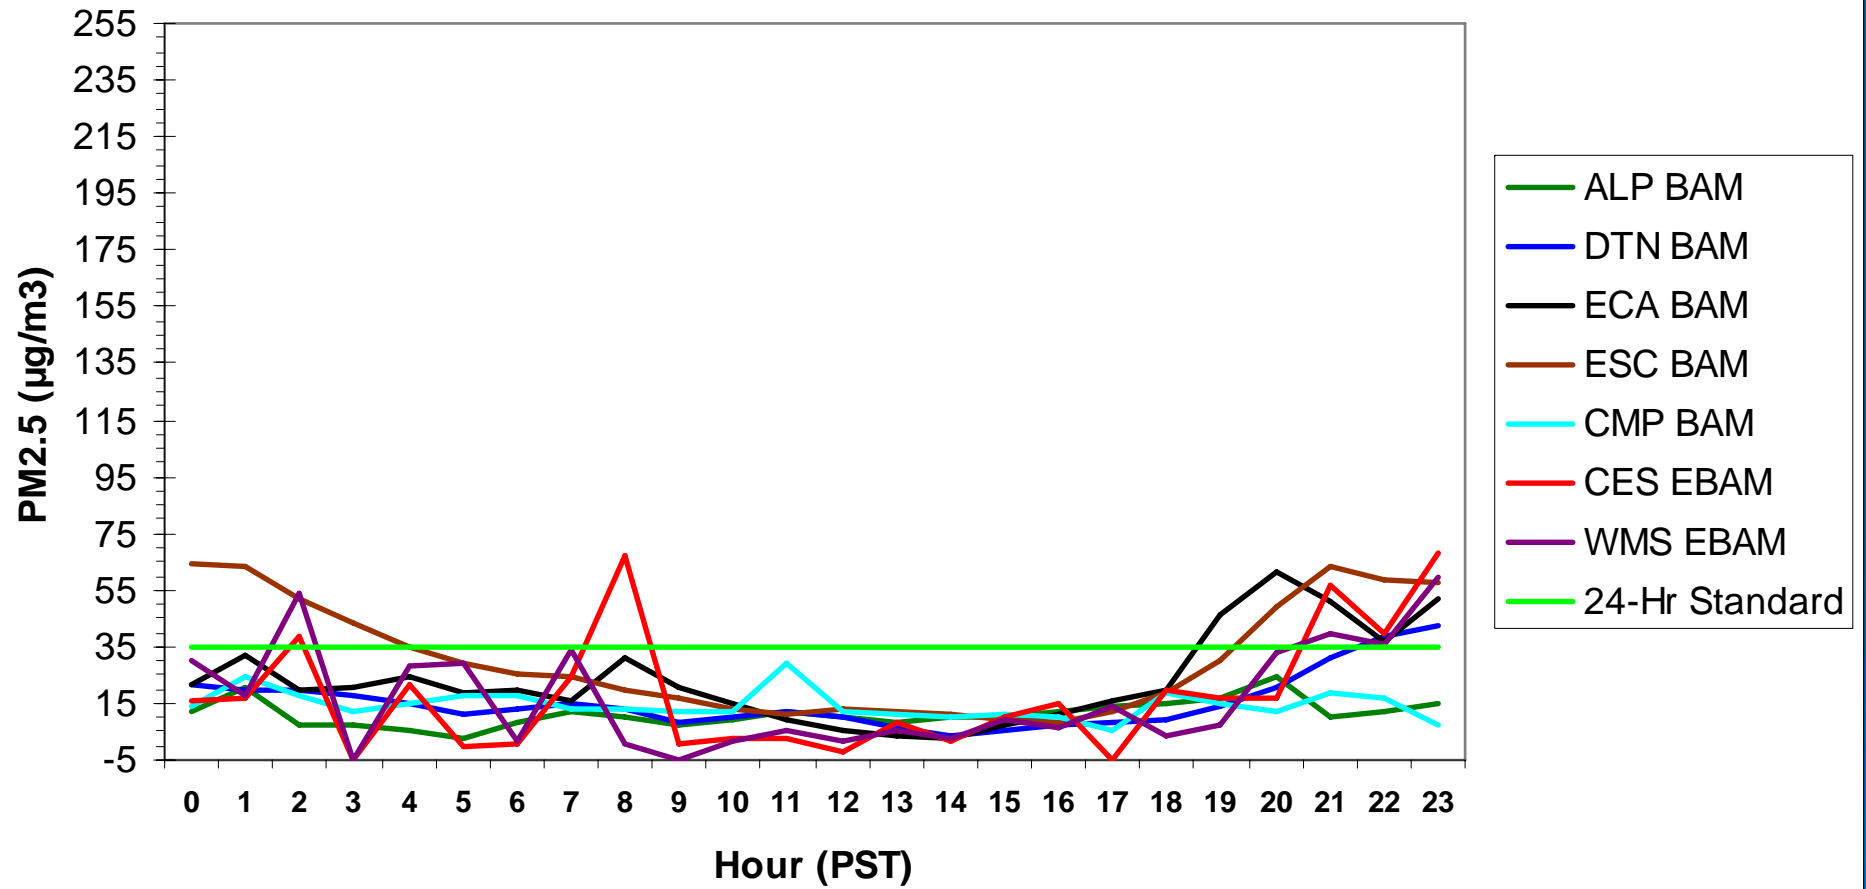

Hourly PM2.5 Data for: Saturday, 12/20/2008