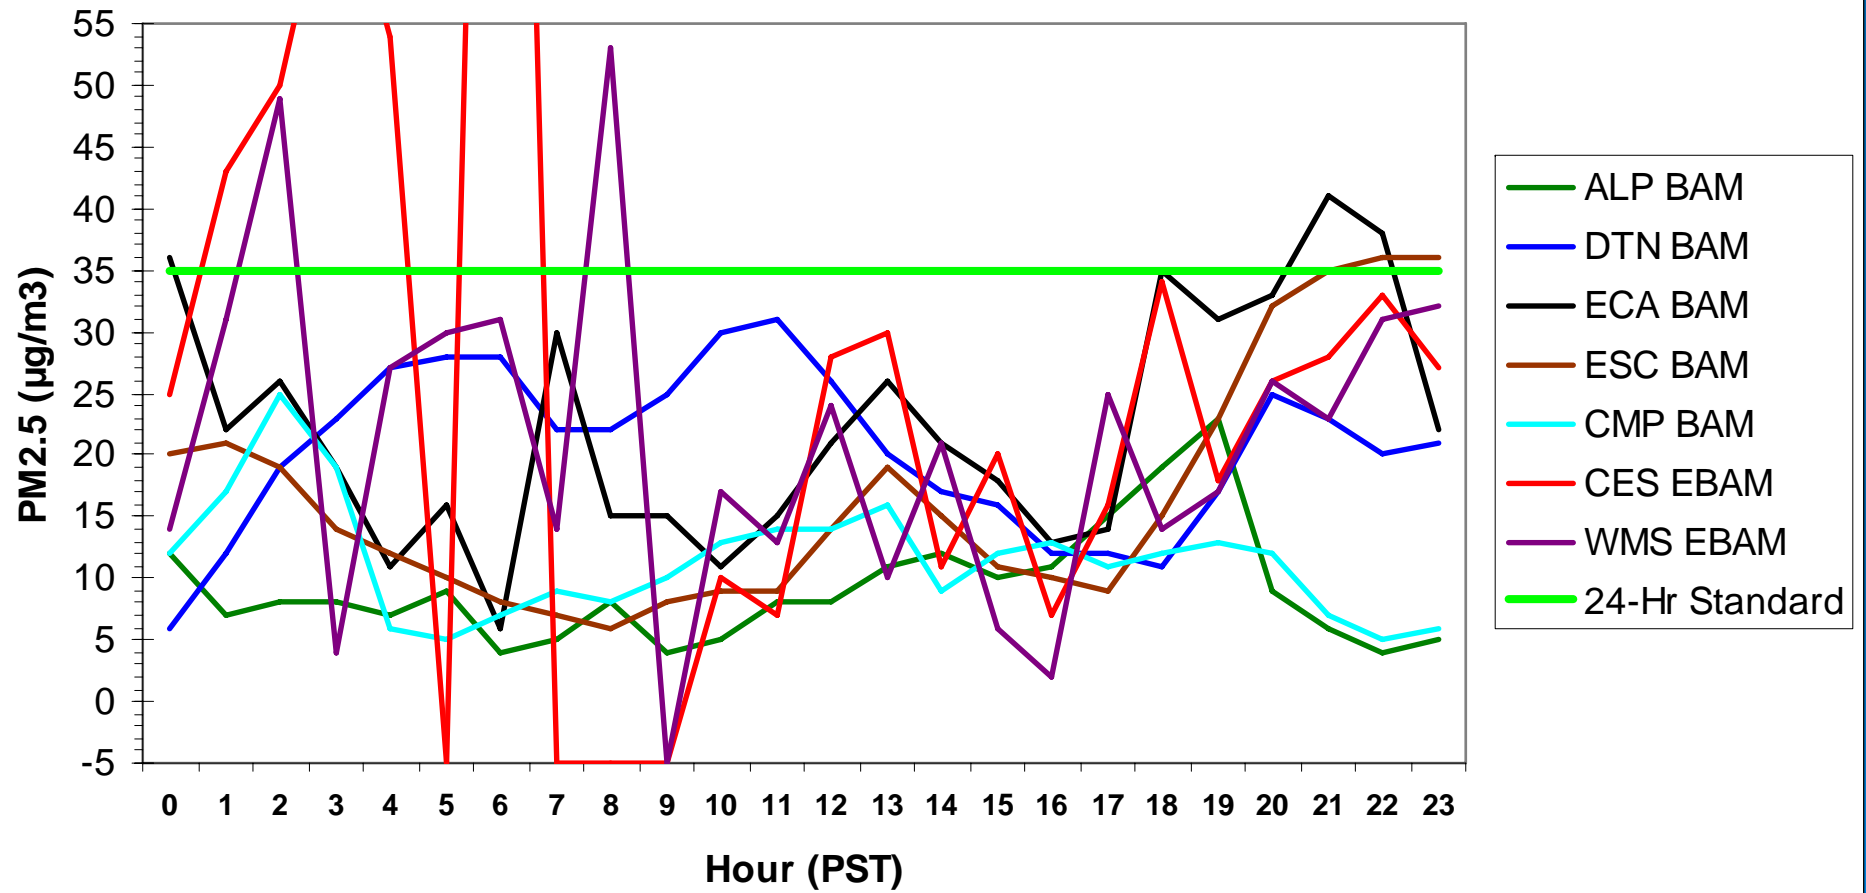

Hourly PM2.5 Data for: Sunday, 2/1/2009