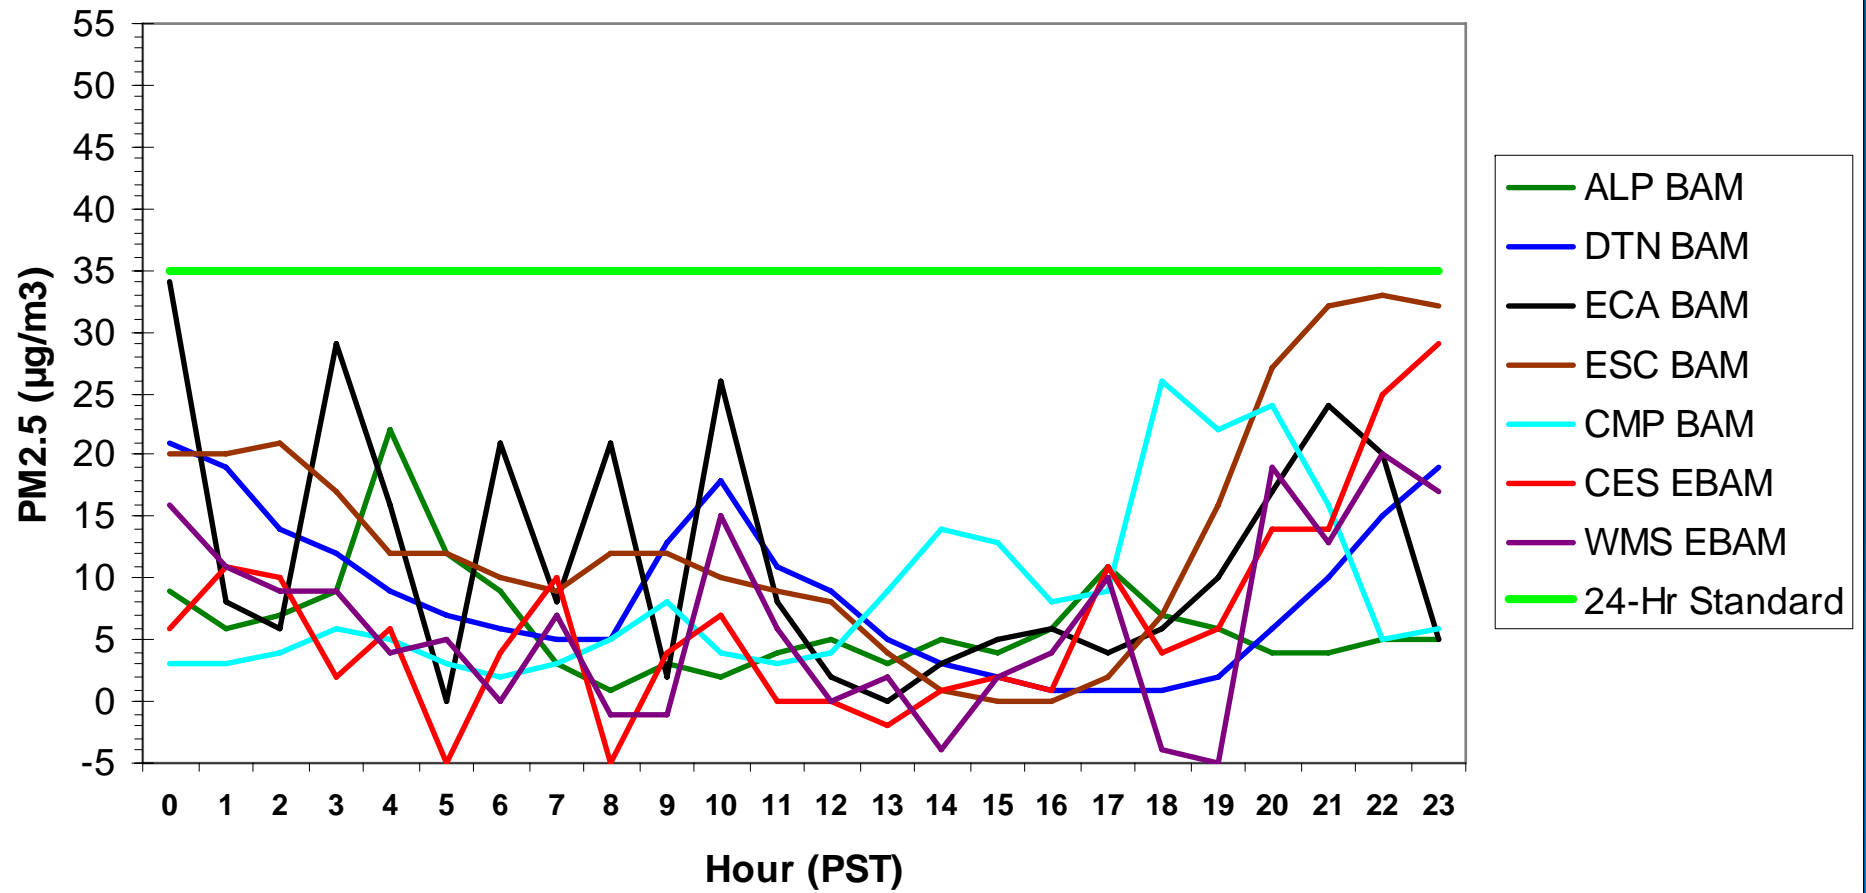

Hourly PM2.5 Data for: Saturday, 1/17/2009