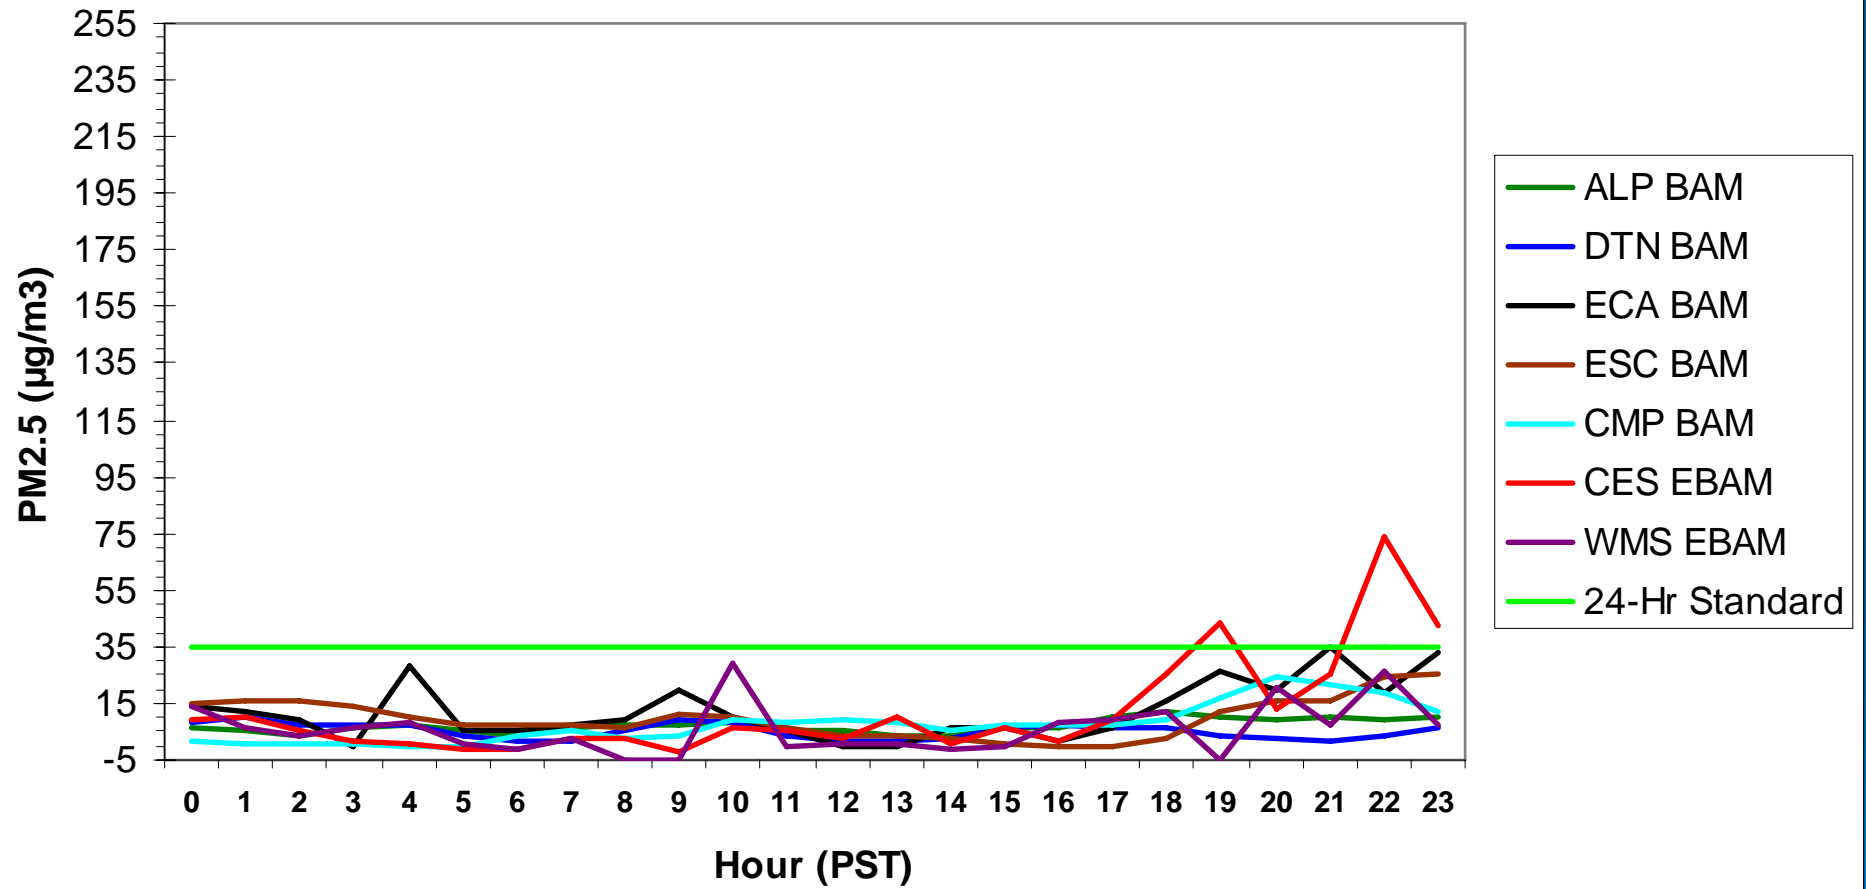

Hourly PM2.5 Data for: Saturday, 1/31/2009