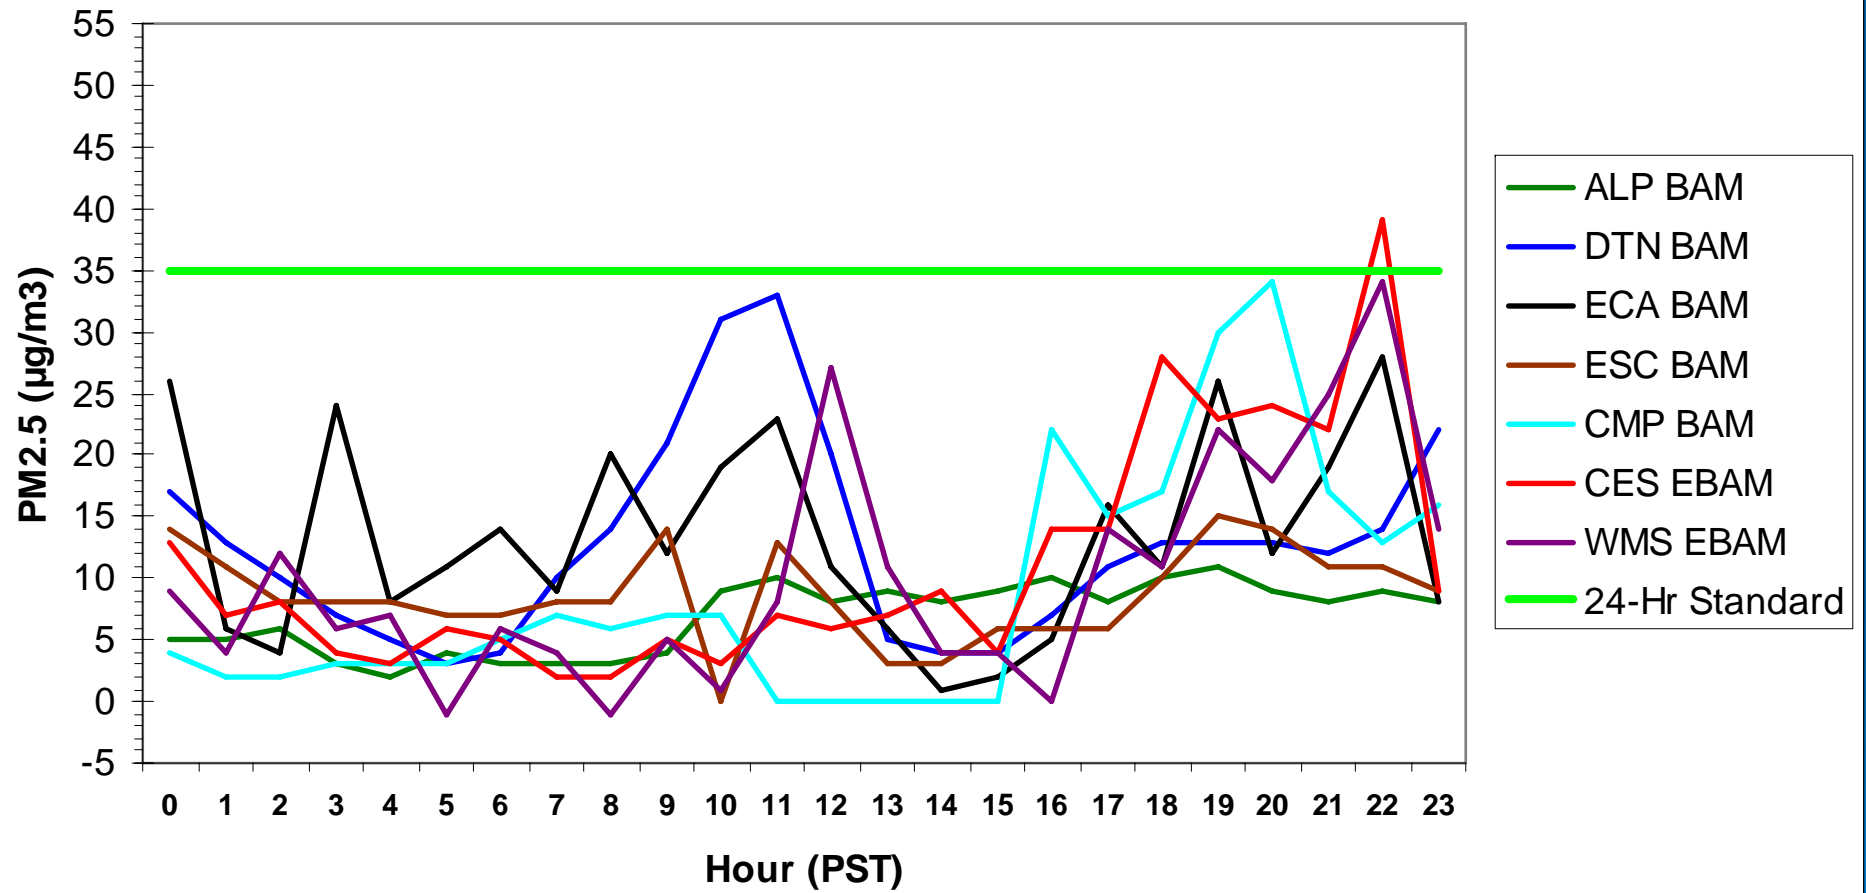

Hourly PM2.5 Data for: Tuesday, 1/20/2009