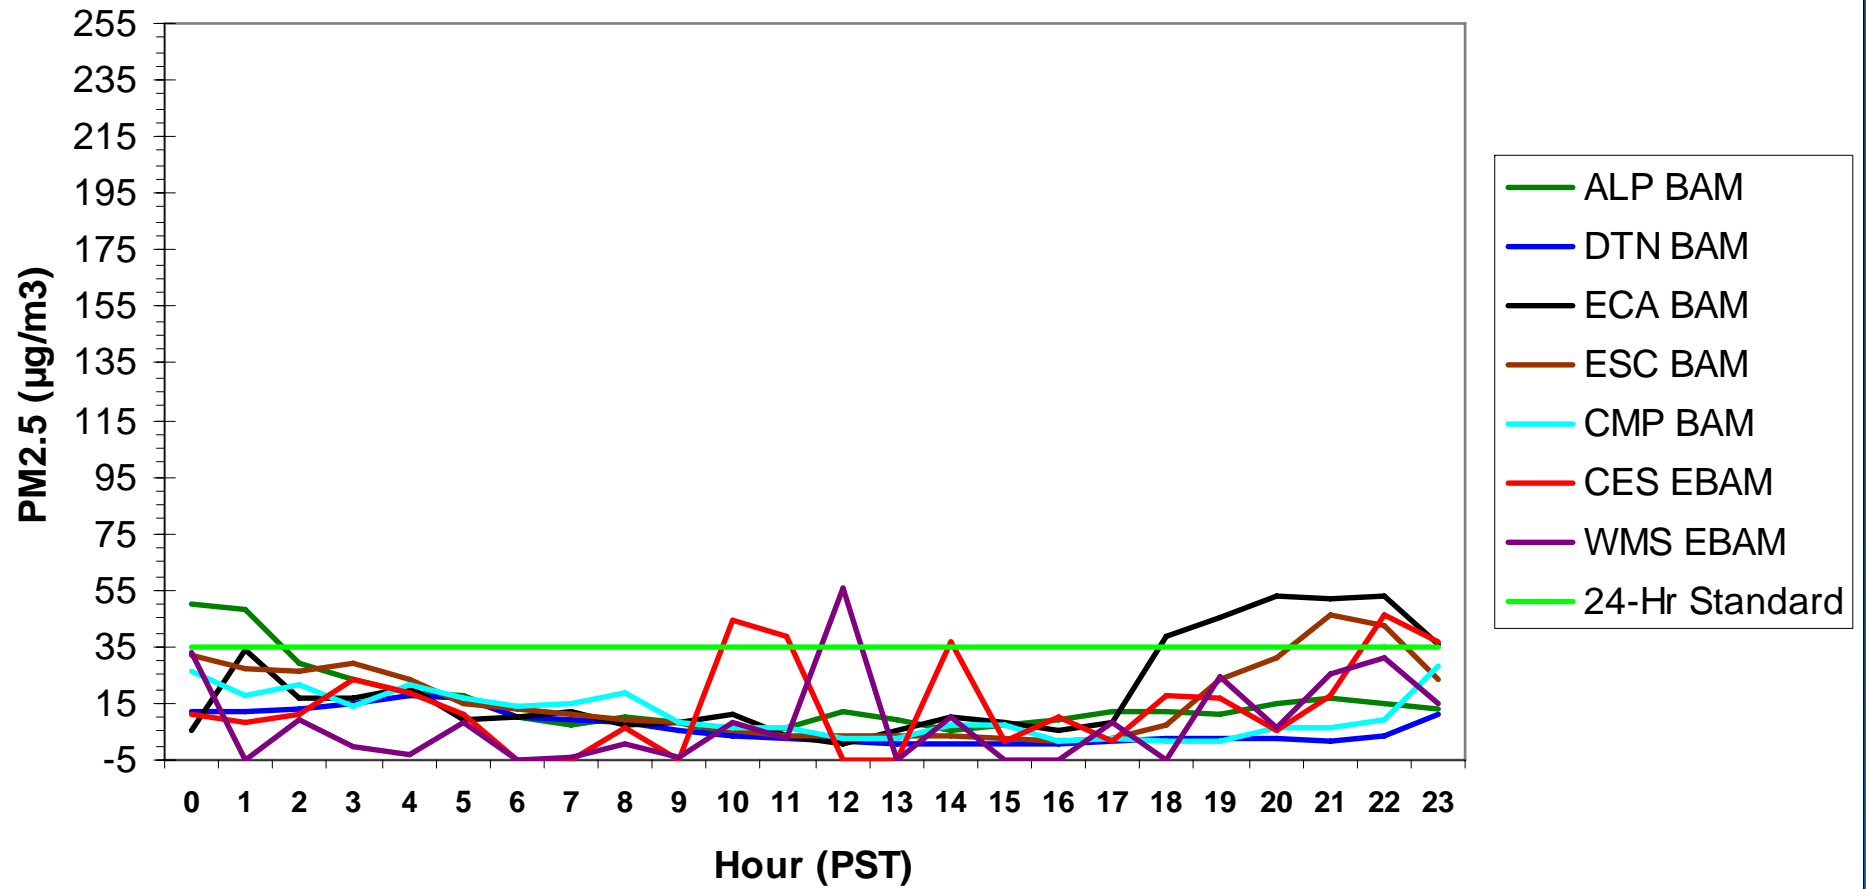

Hourly PM2.5 Data for: Saturday, 1/3/2009