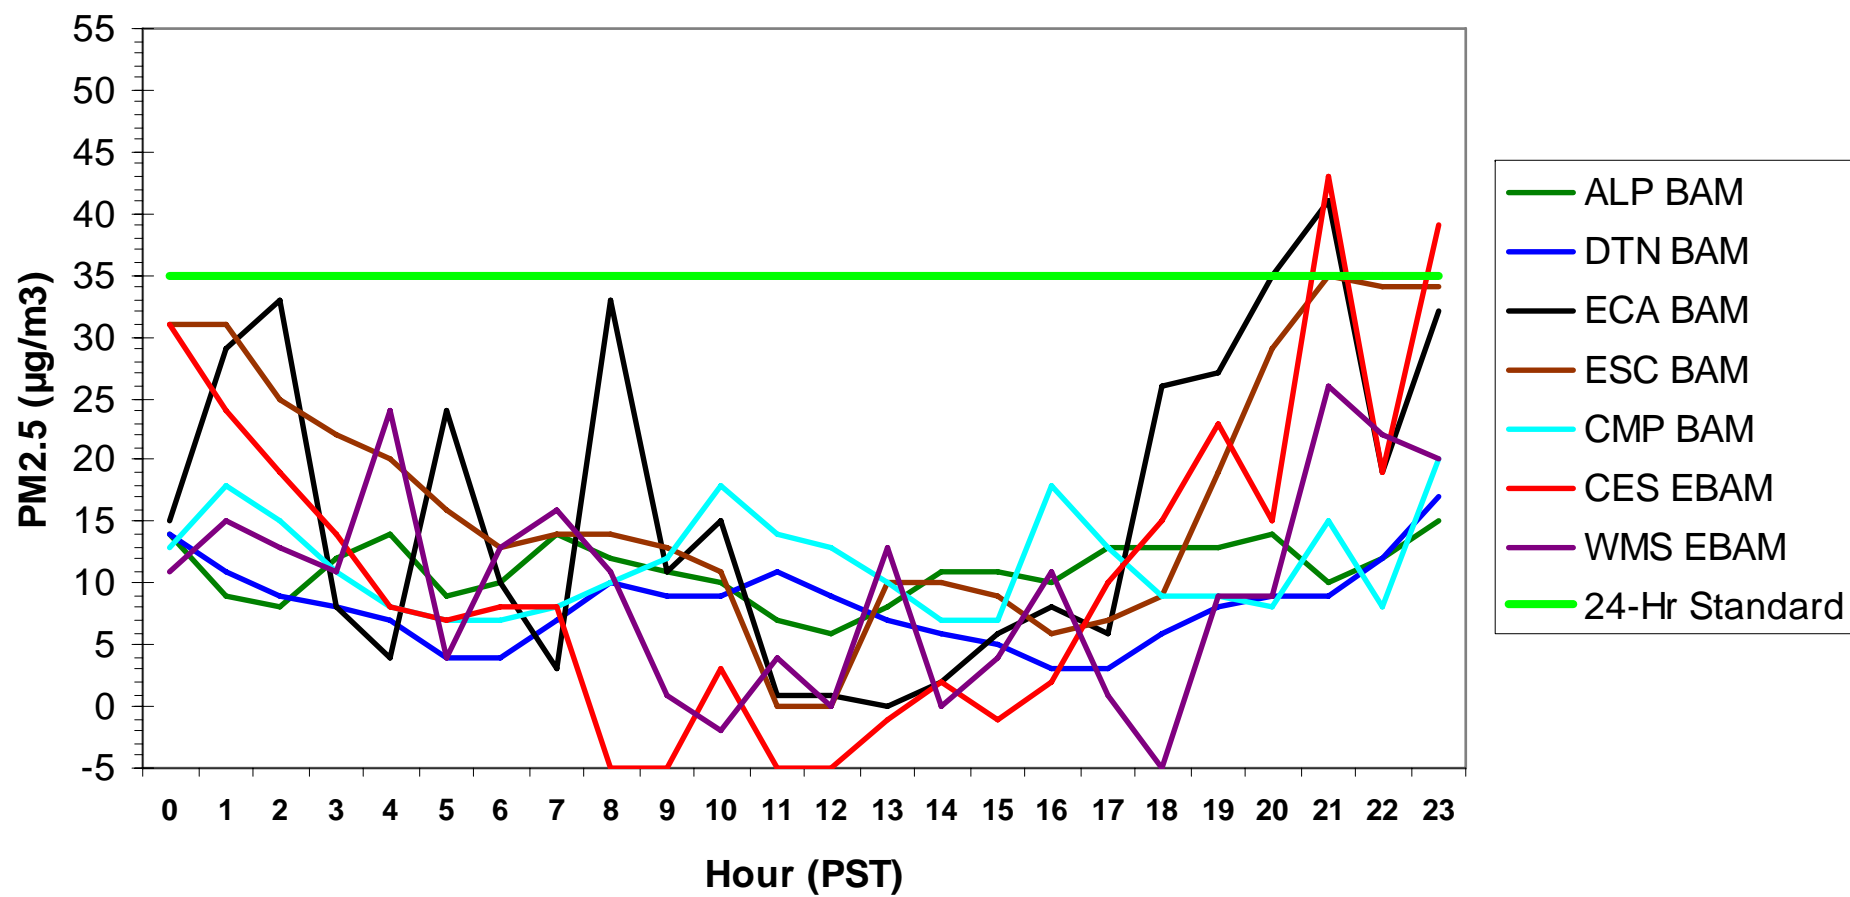

Hourly PM2.5 Data for: Tuesday, 1/6/2009