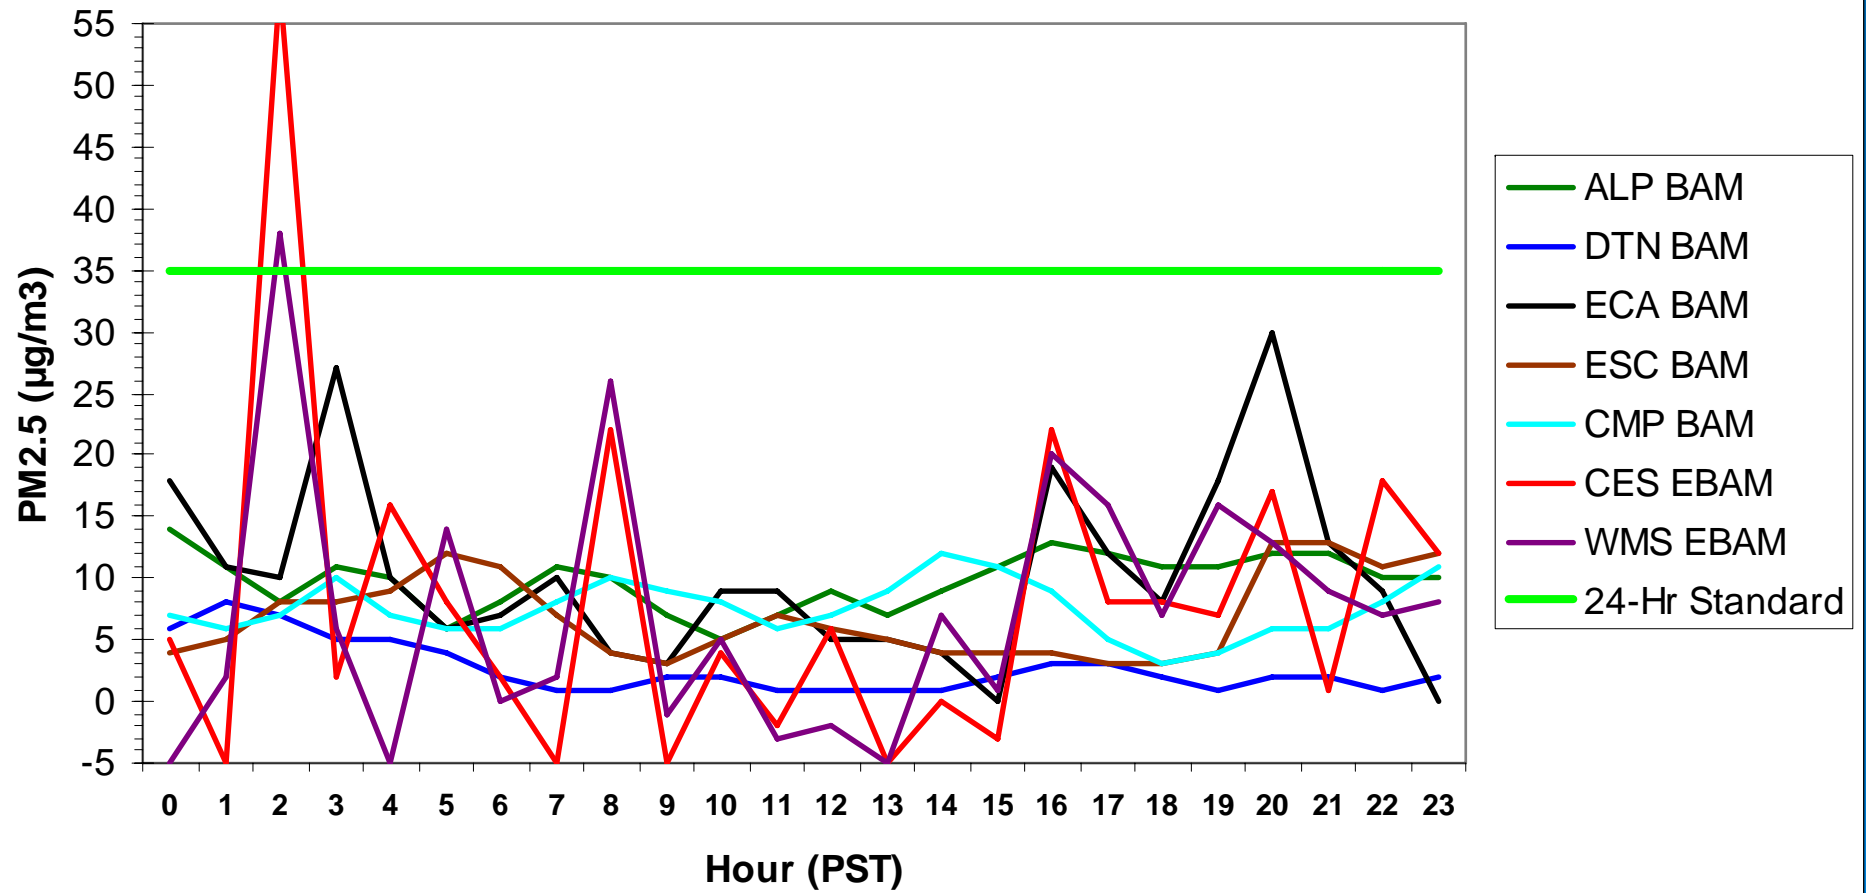

Hourly PM2.5 Data for: Sunday, 1/25/2009