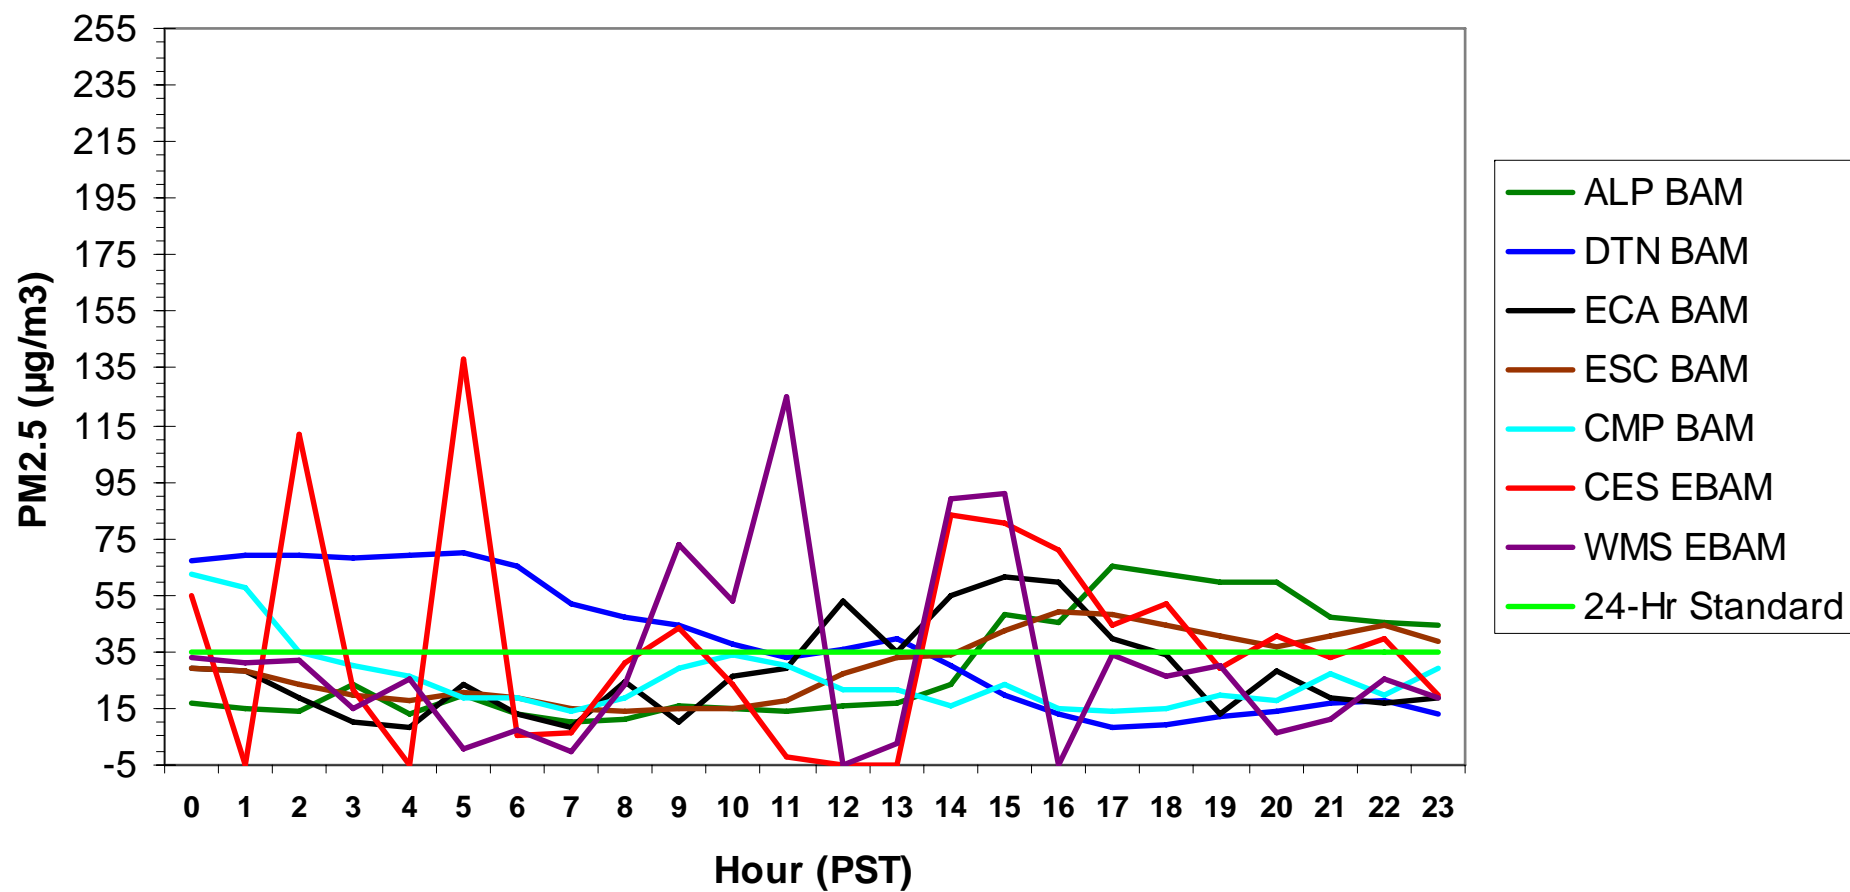

Hourly PM2.5 Data for: Friday, 1/2/2009