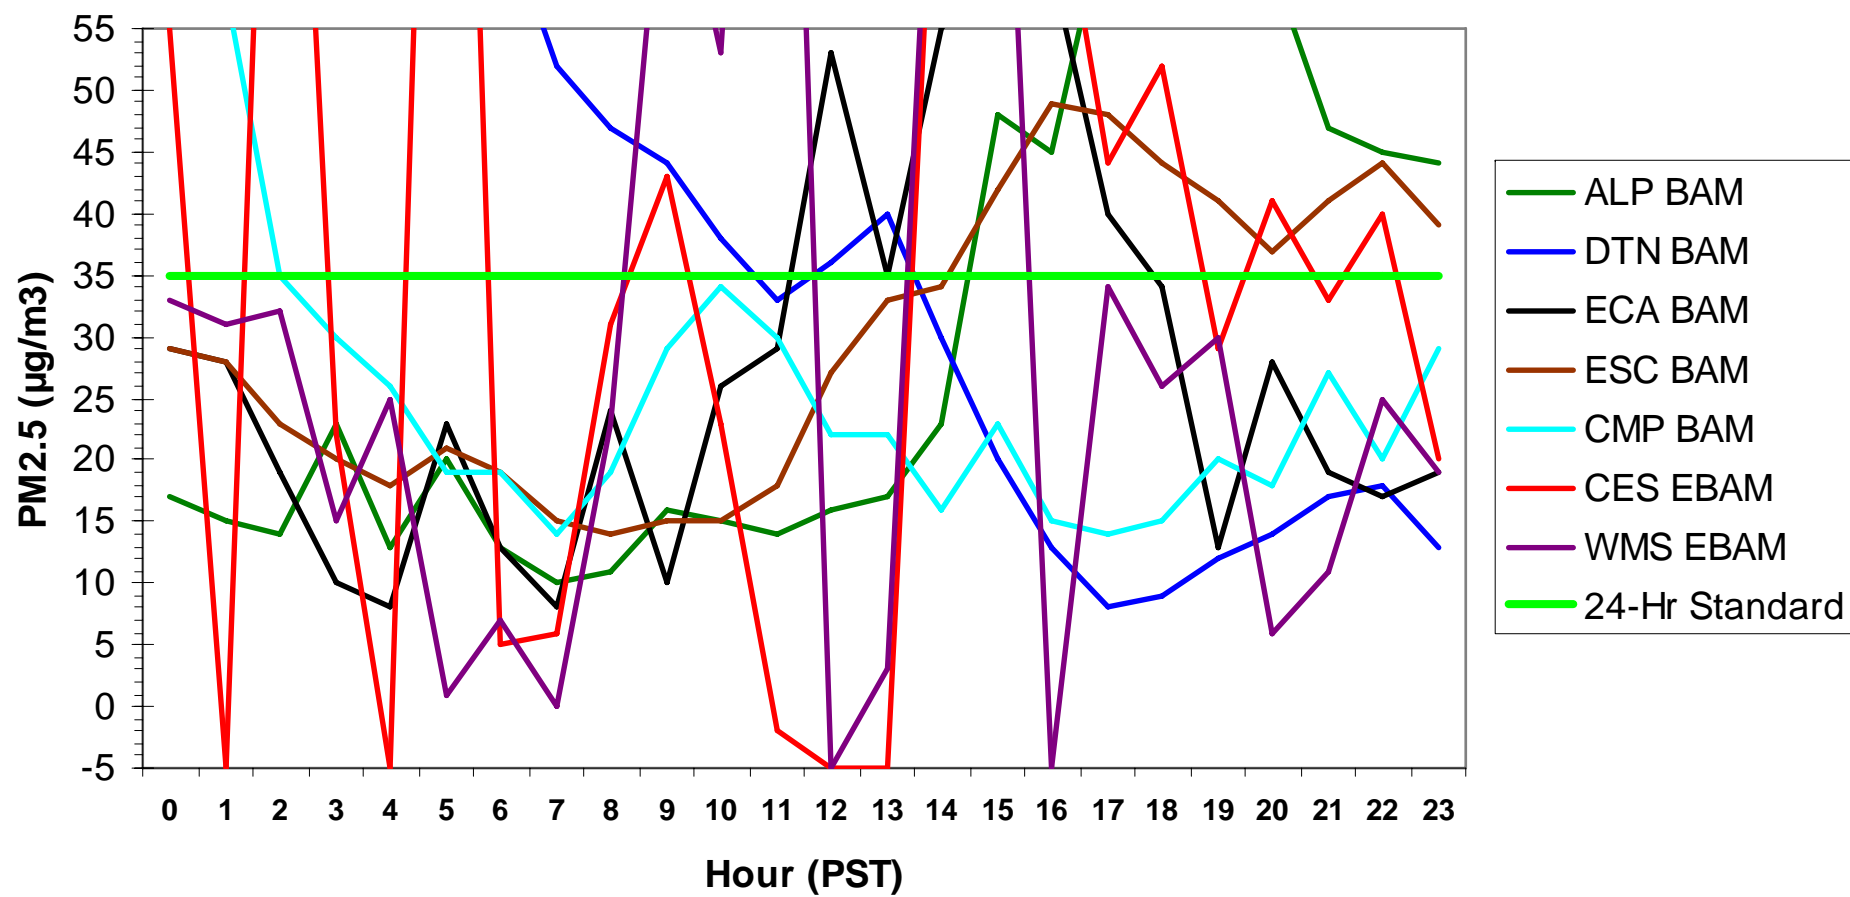

Hourly PM2.5 Data for: Friday, 1/2/2009