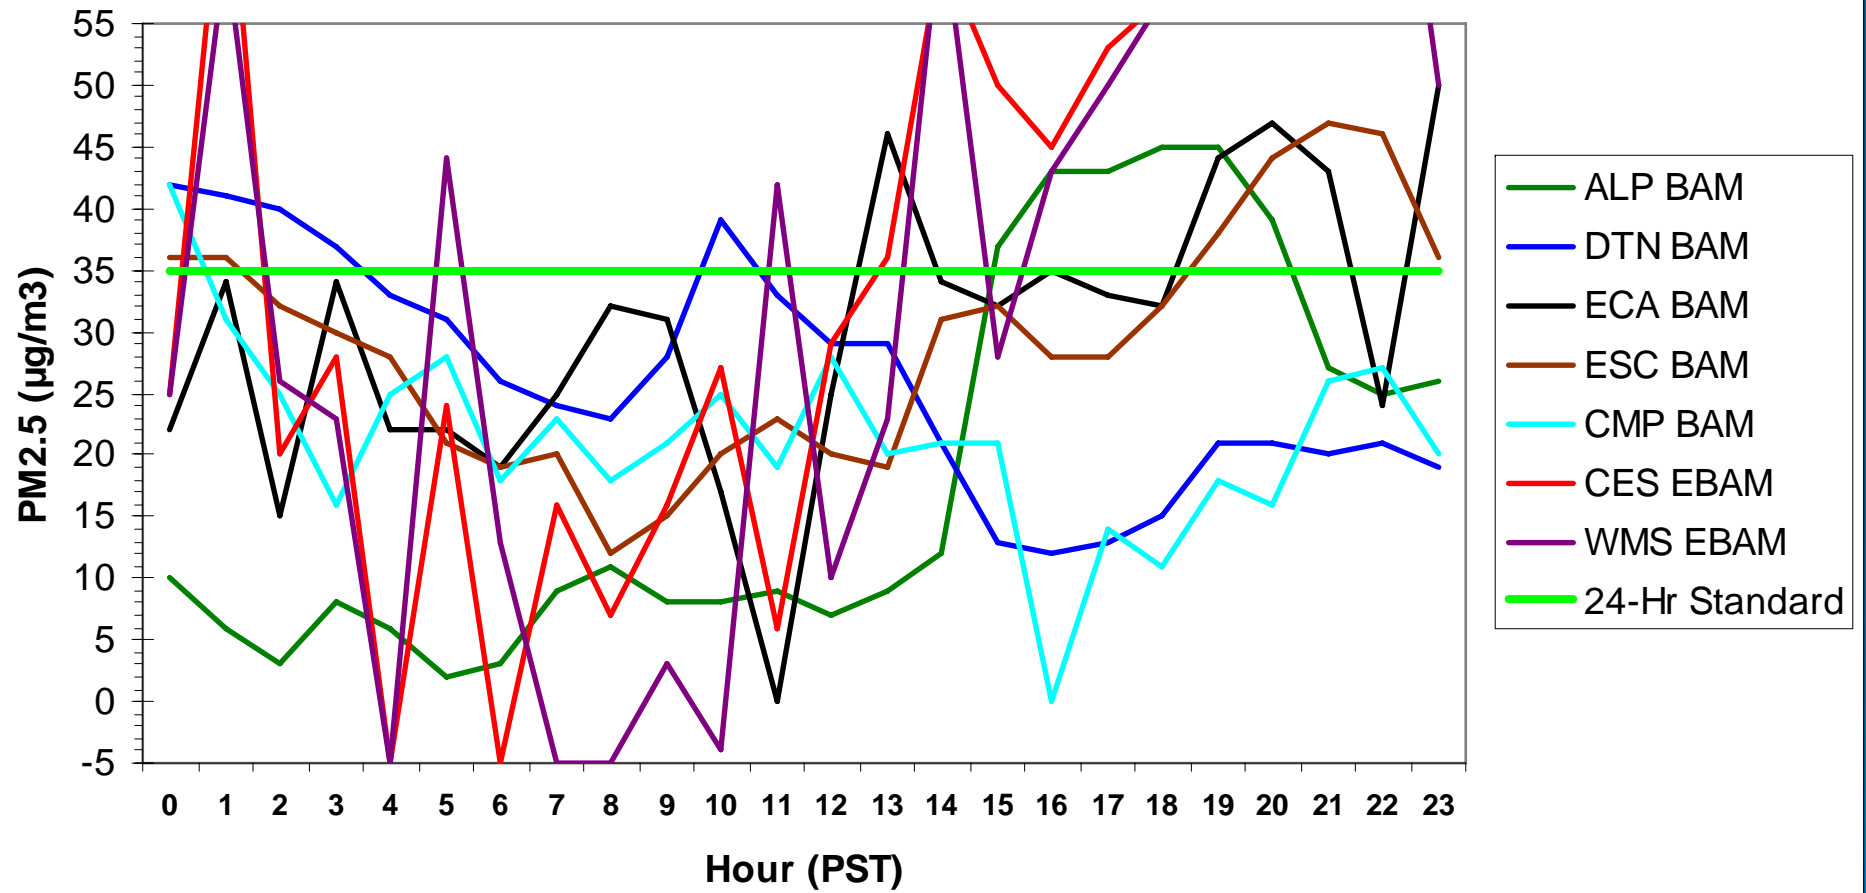

Hourly PM2.5 Data for: Thursday, 1/8/2009