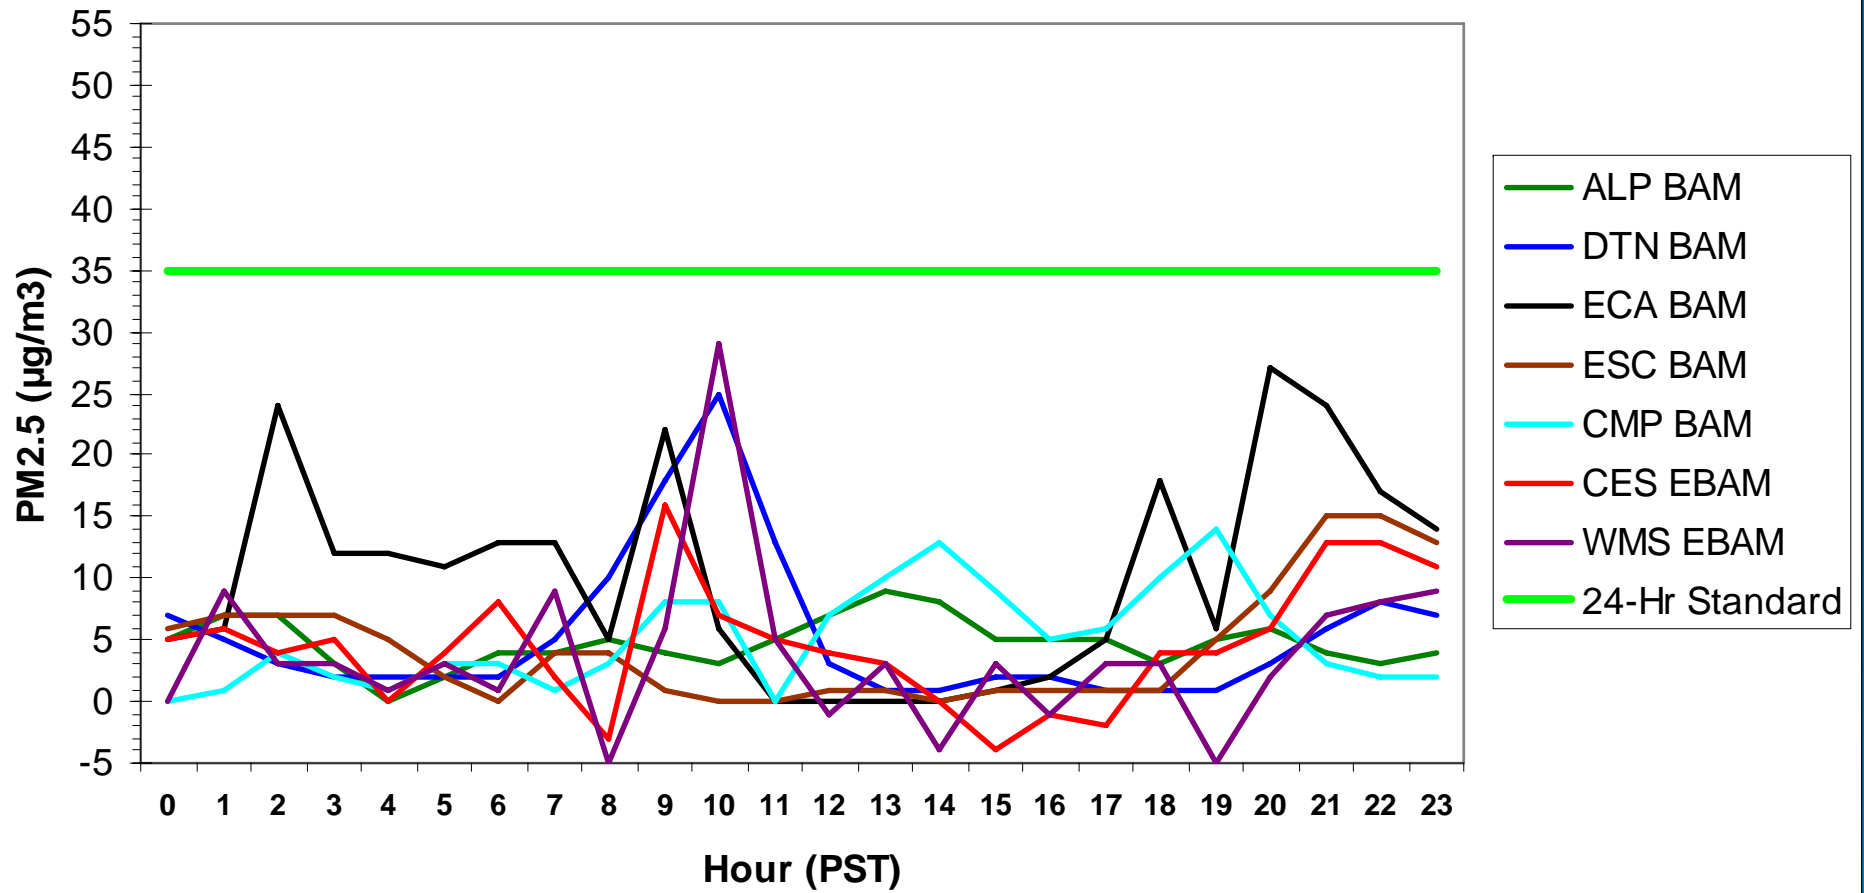

Hourly PM2.5 Data for: Friday, 1/30/2009