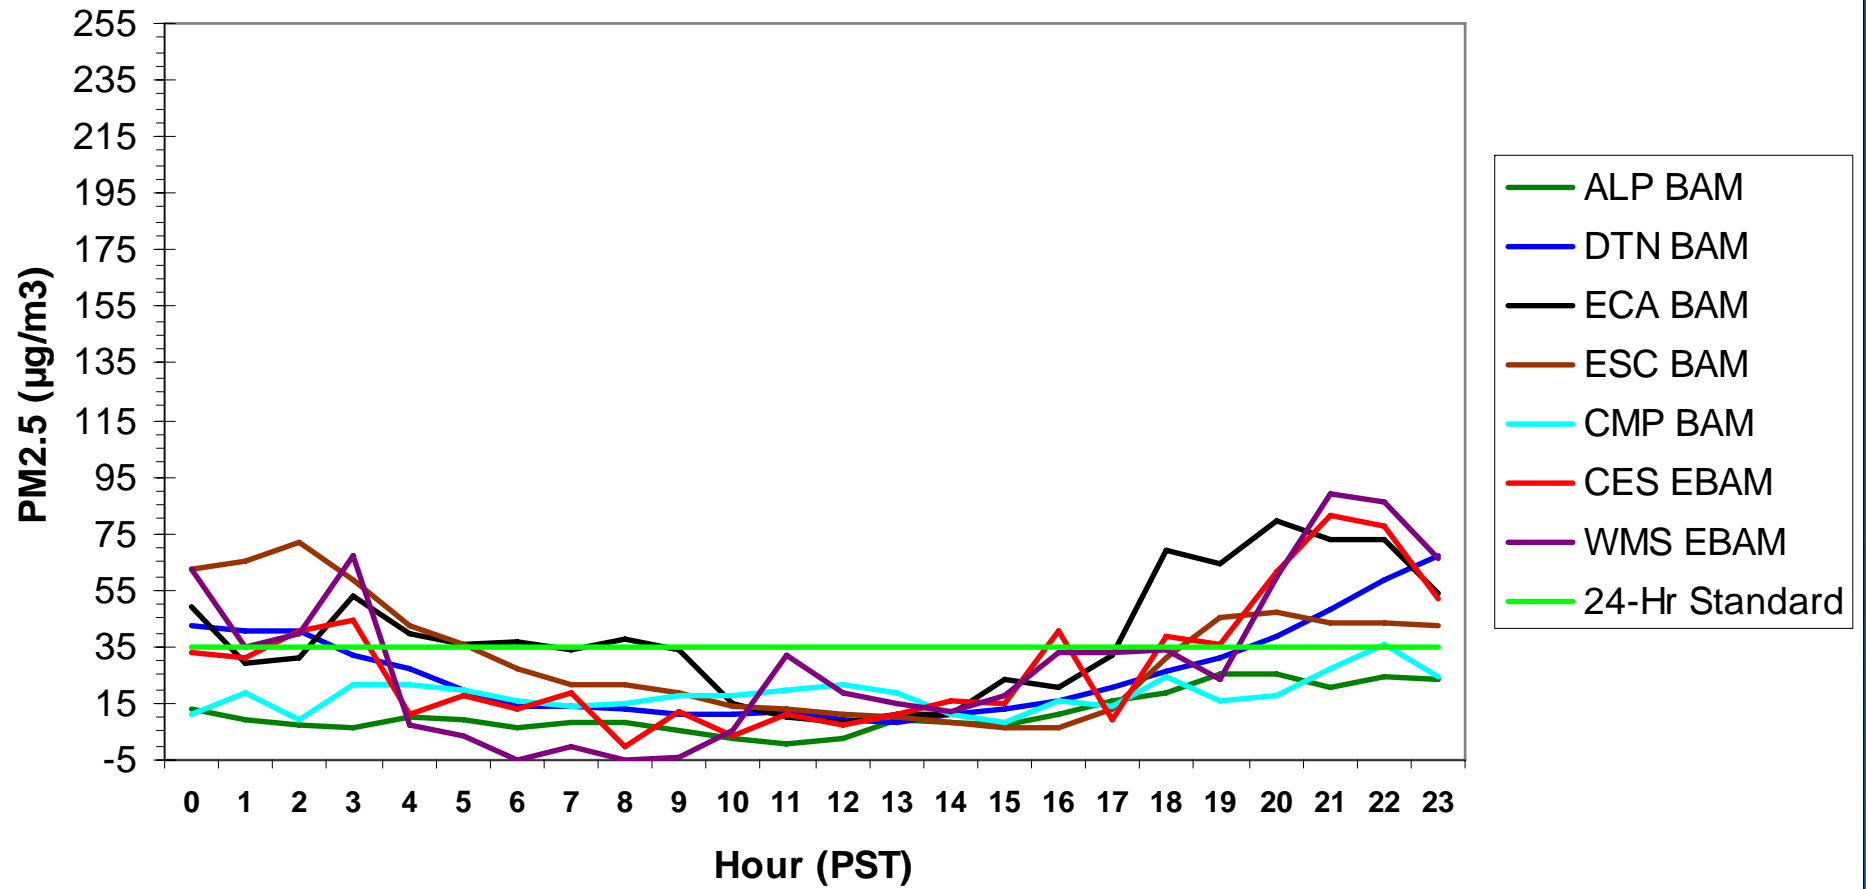

Hourly PM2.5 Data for: Sunday, 12/21/2008