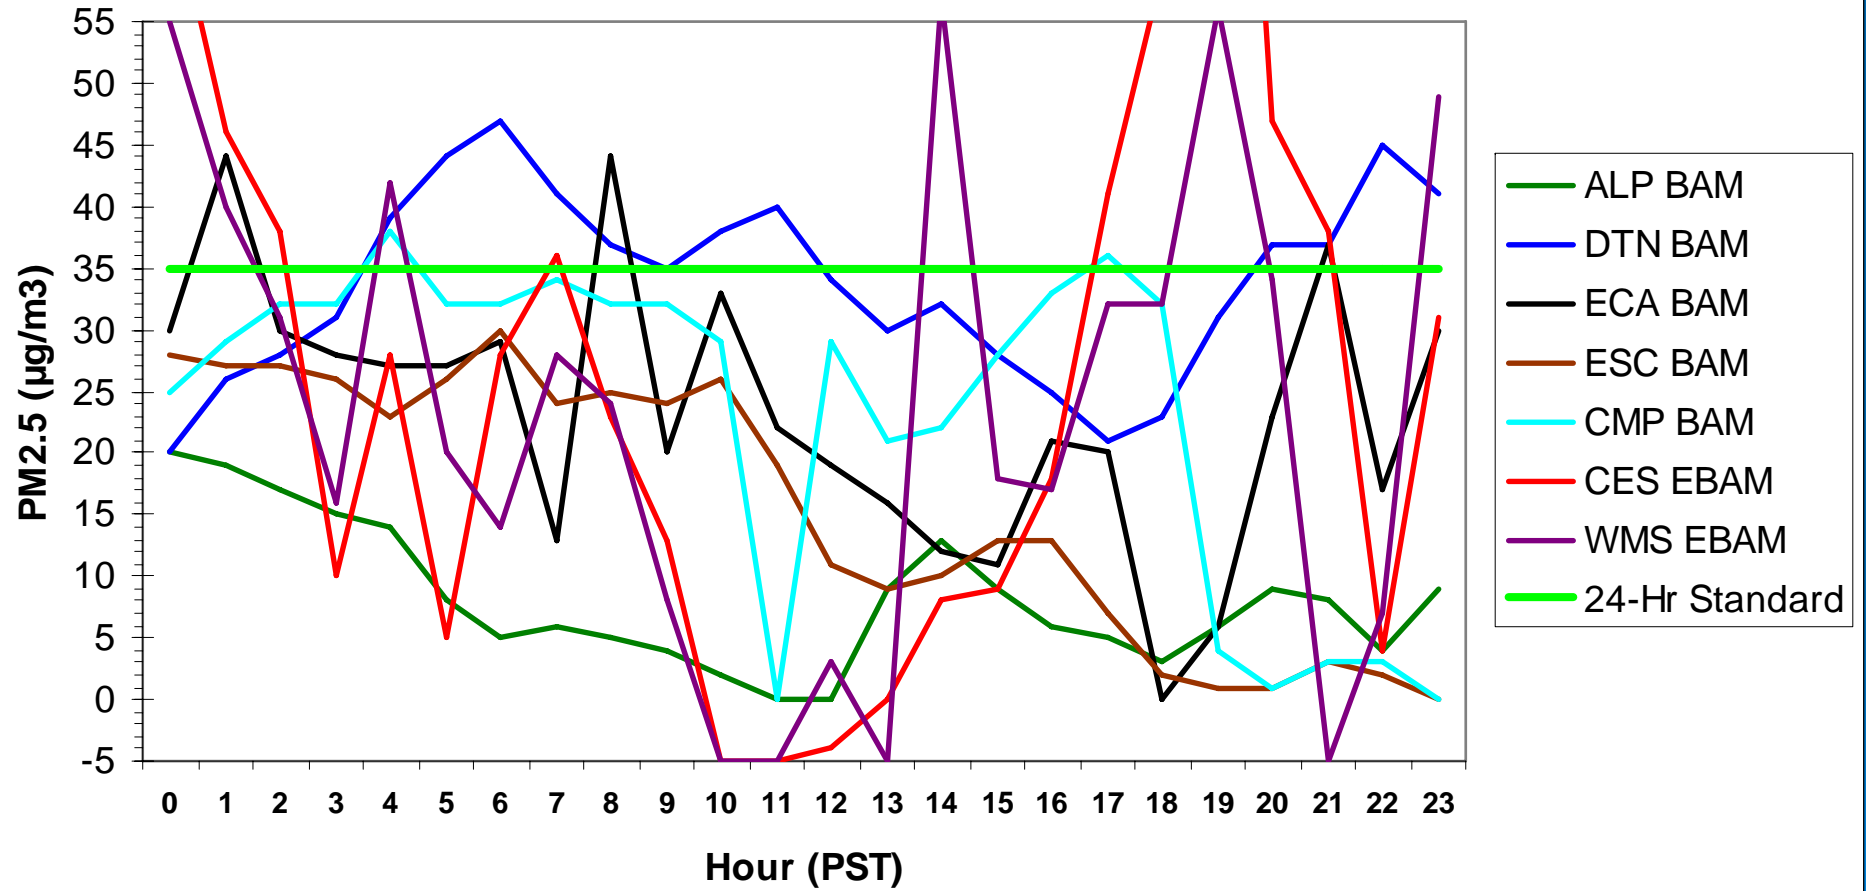

Hourly PM2.5 Data for: Friday, 1/9/2009