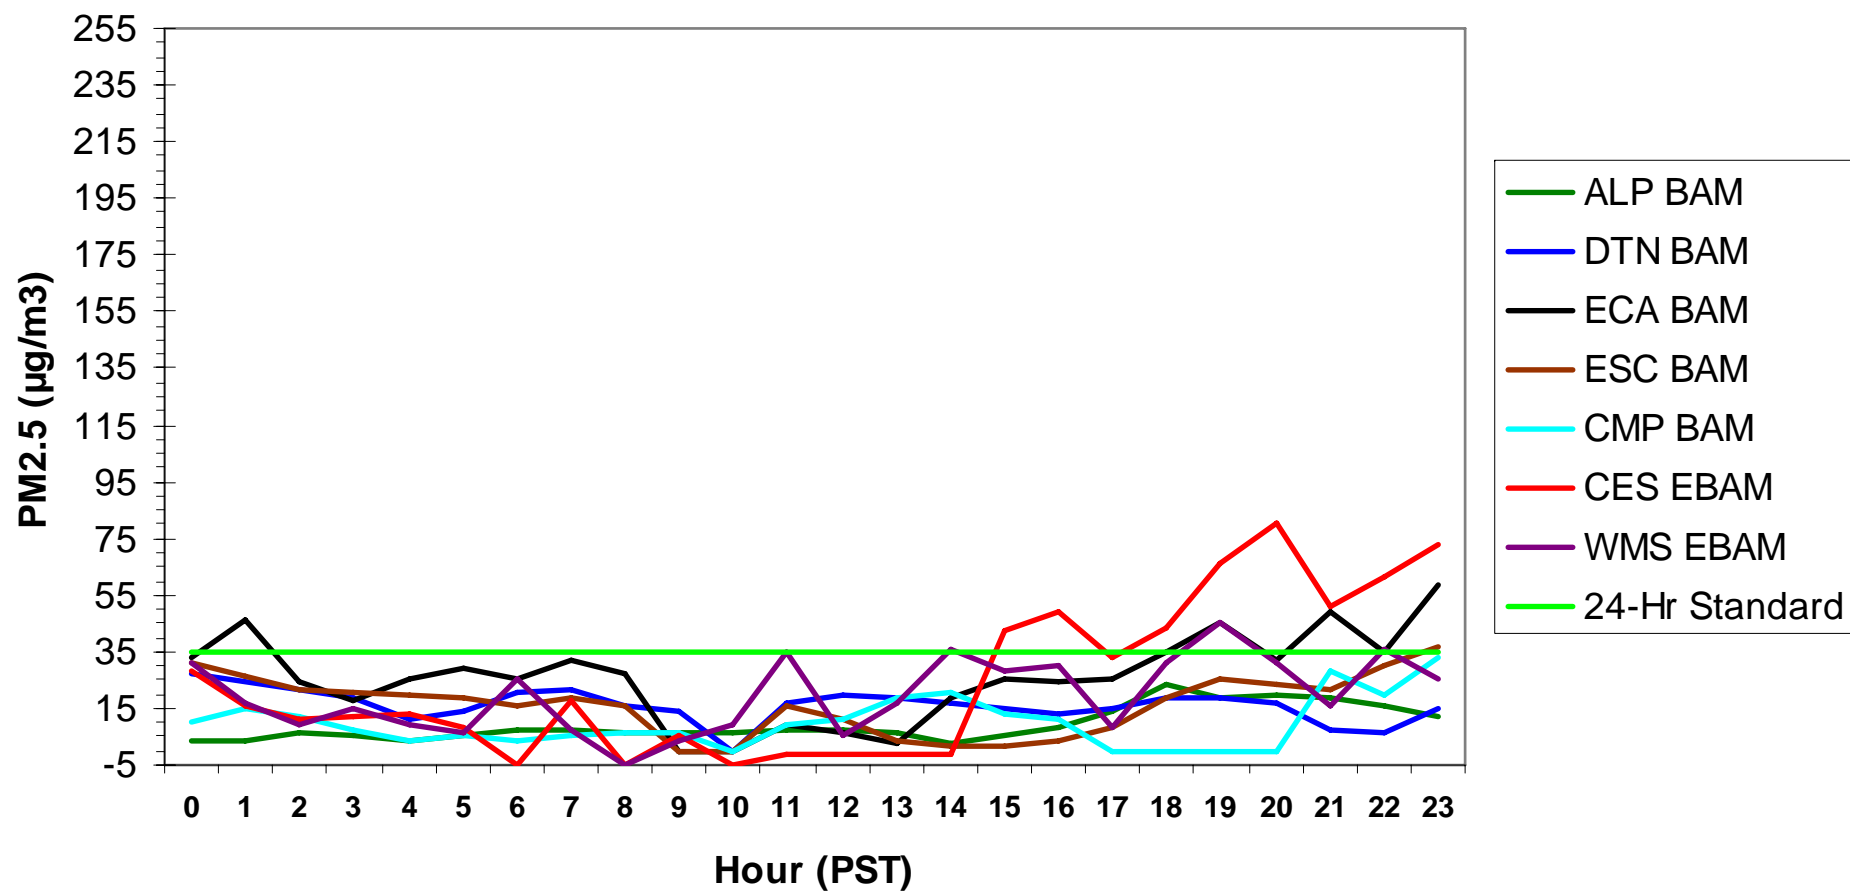

Hourly PM2.5 Data for: Tuesday, 12/30/2008