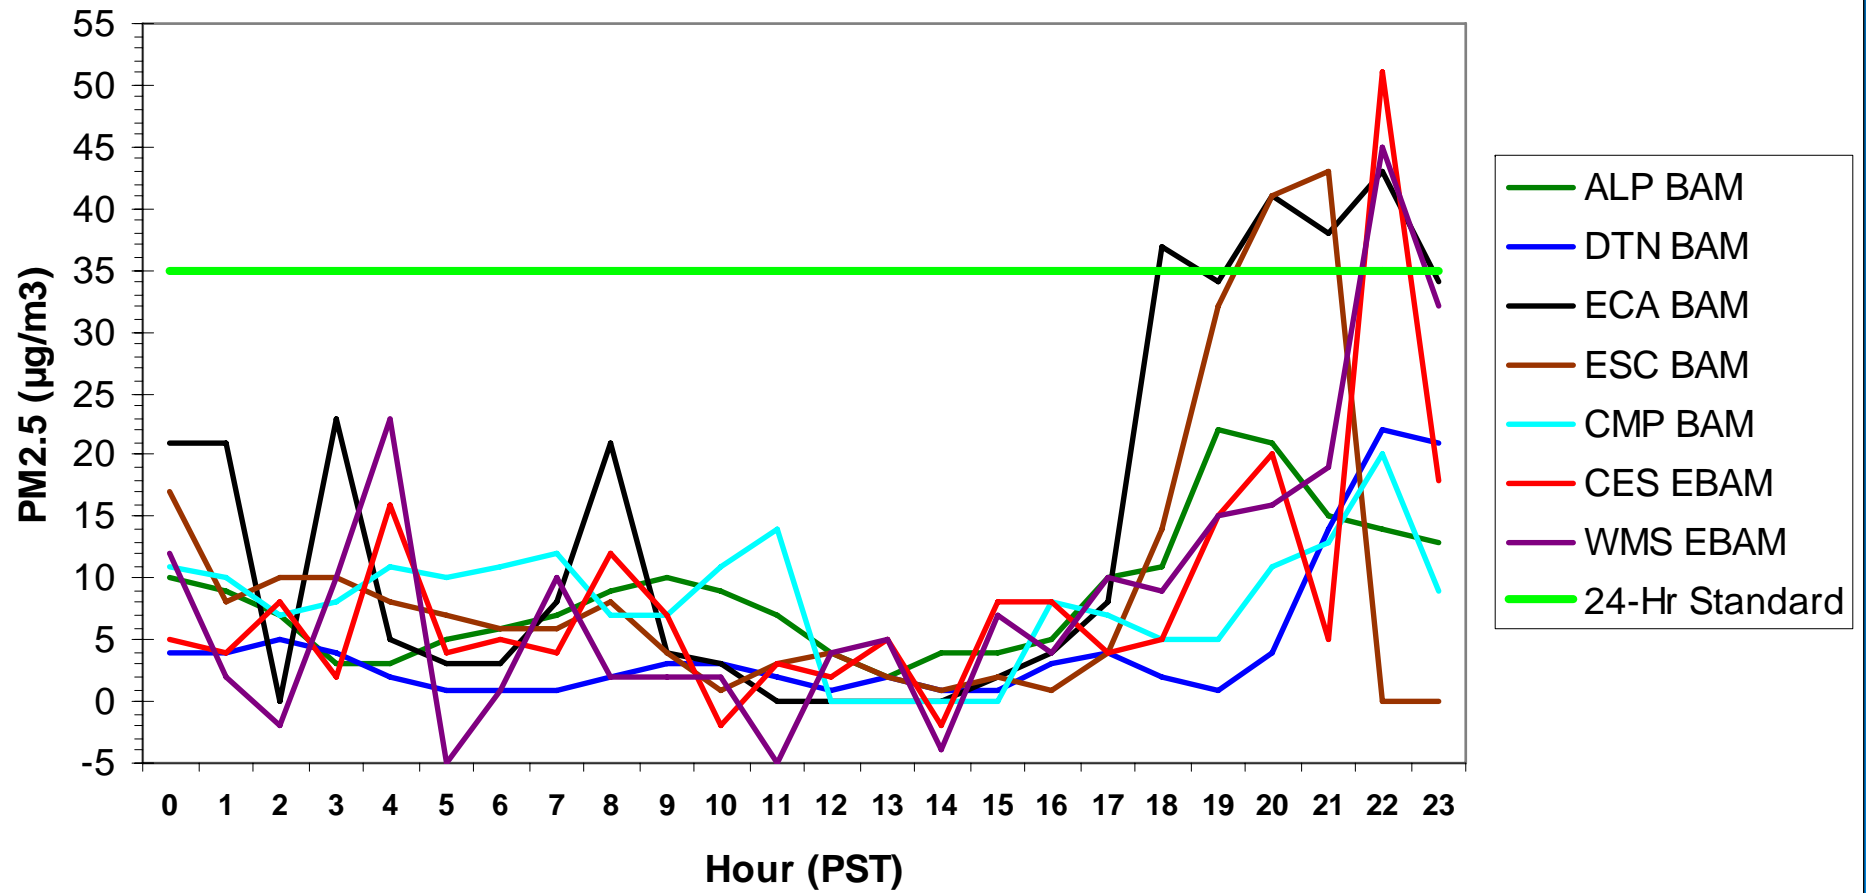

Hourly PM2.5 Data for: Friday, 12/26/2008