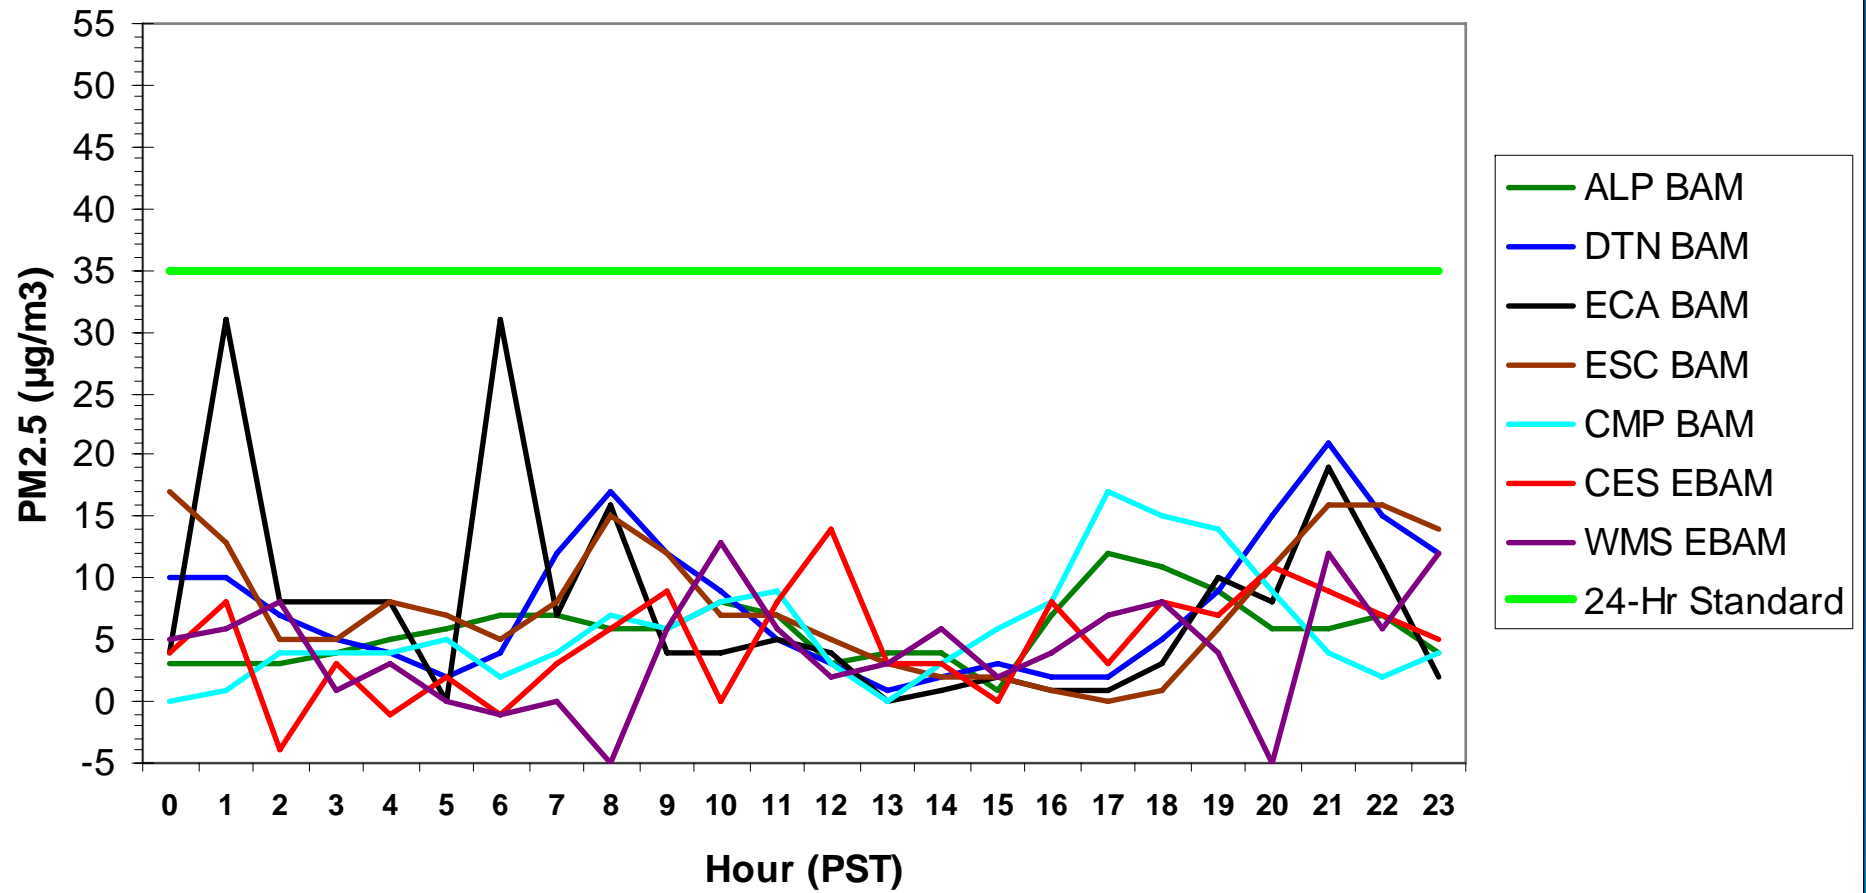

Hourly PM2.5 Data for: Tuesday, 2/3/2009