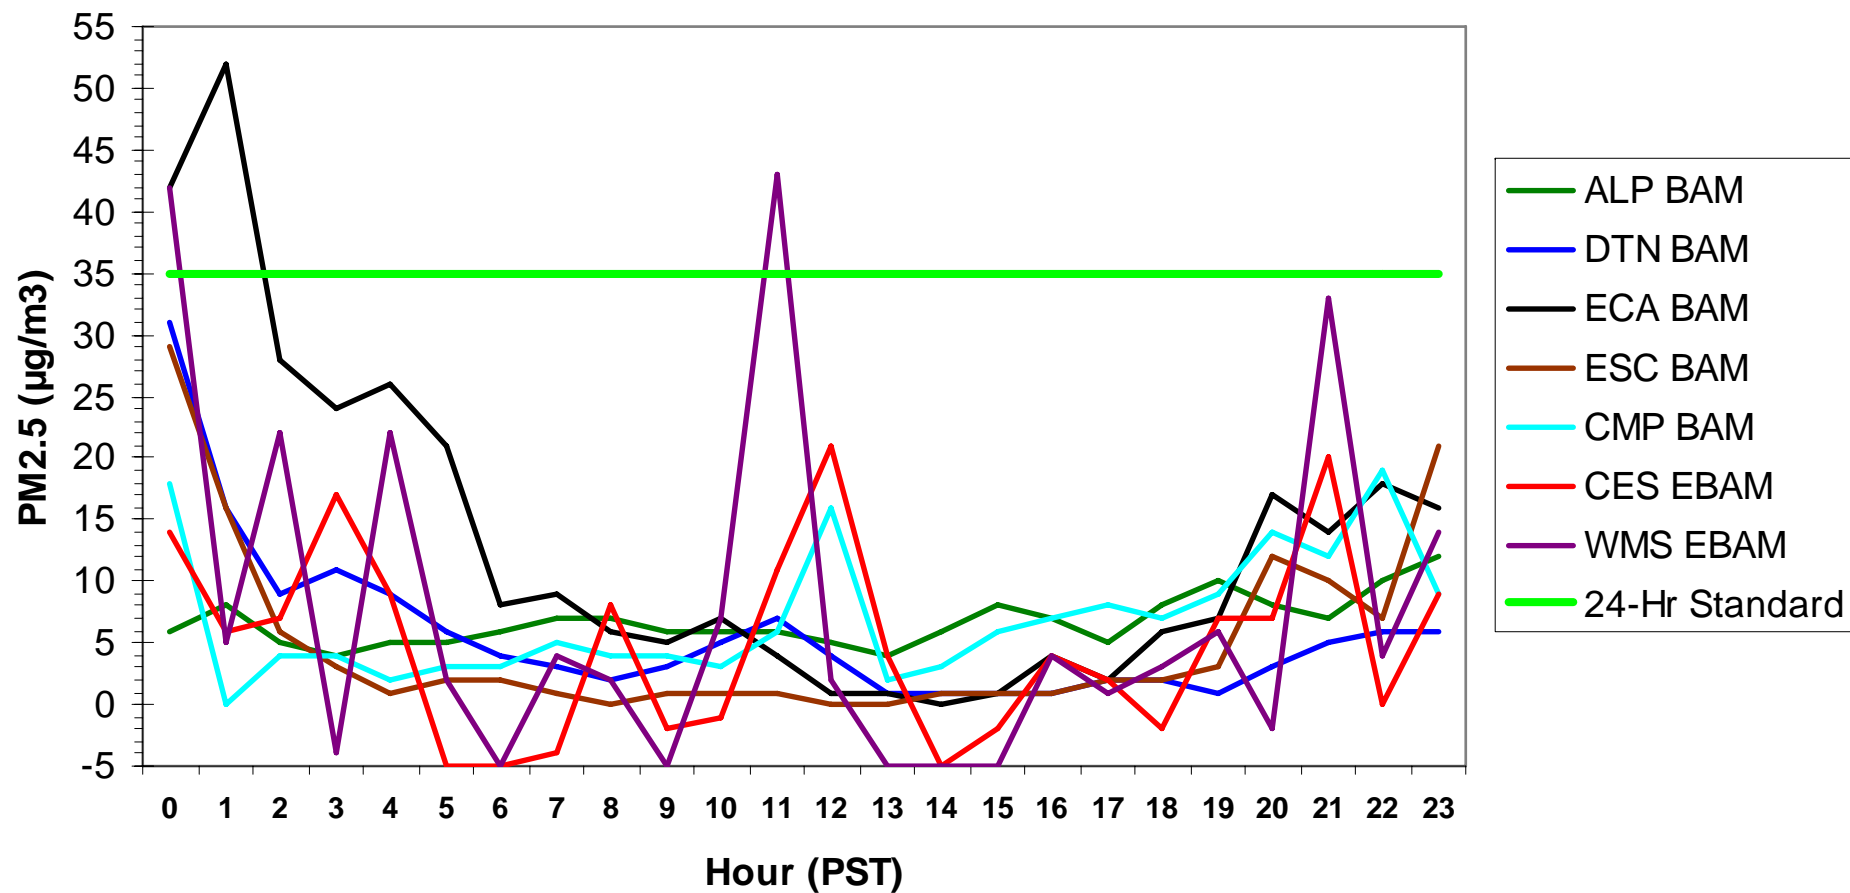

Hourly PM2.5 Data for: Thursday, 12/25/2008