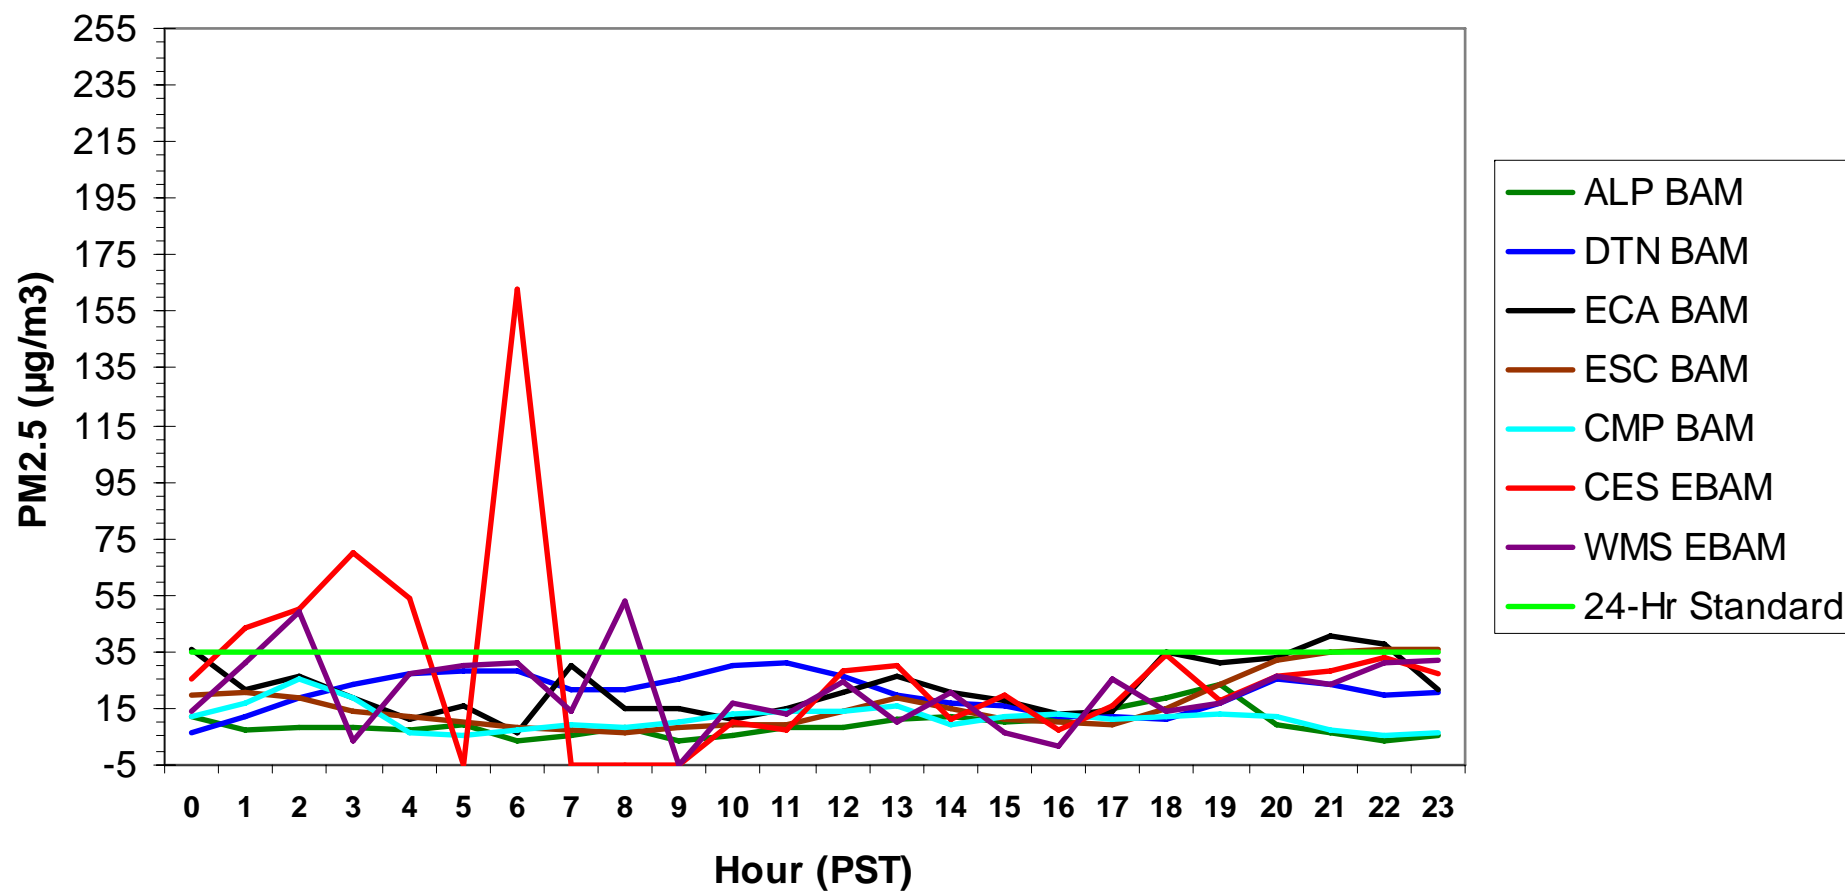

Hourly PM2.5 Data for: Sunday, 2/1/2009