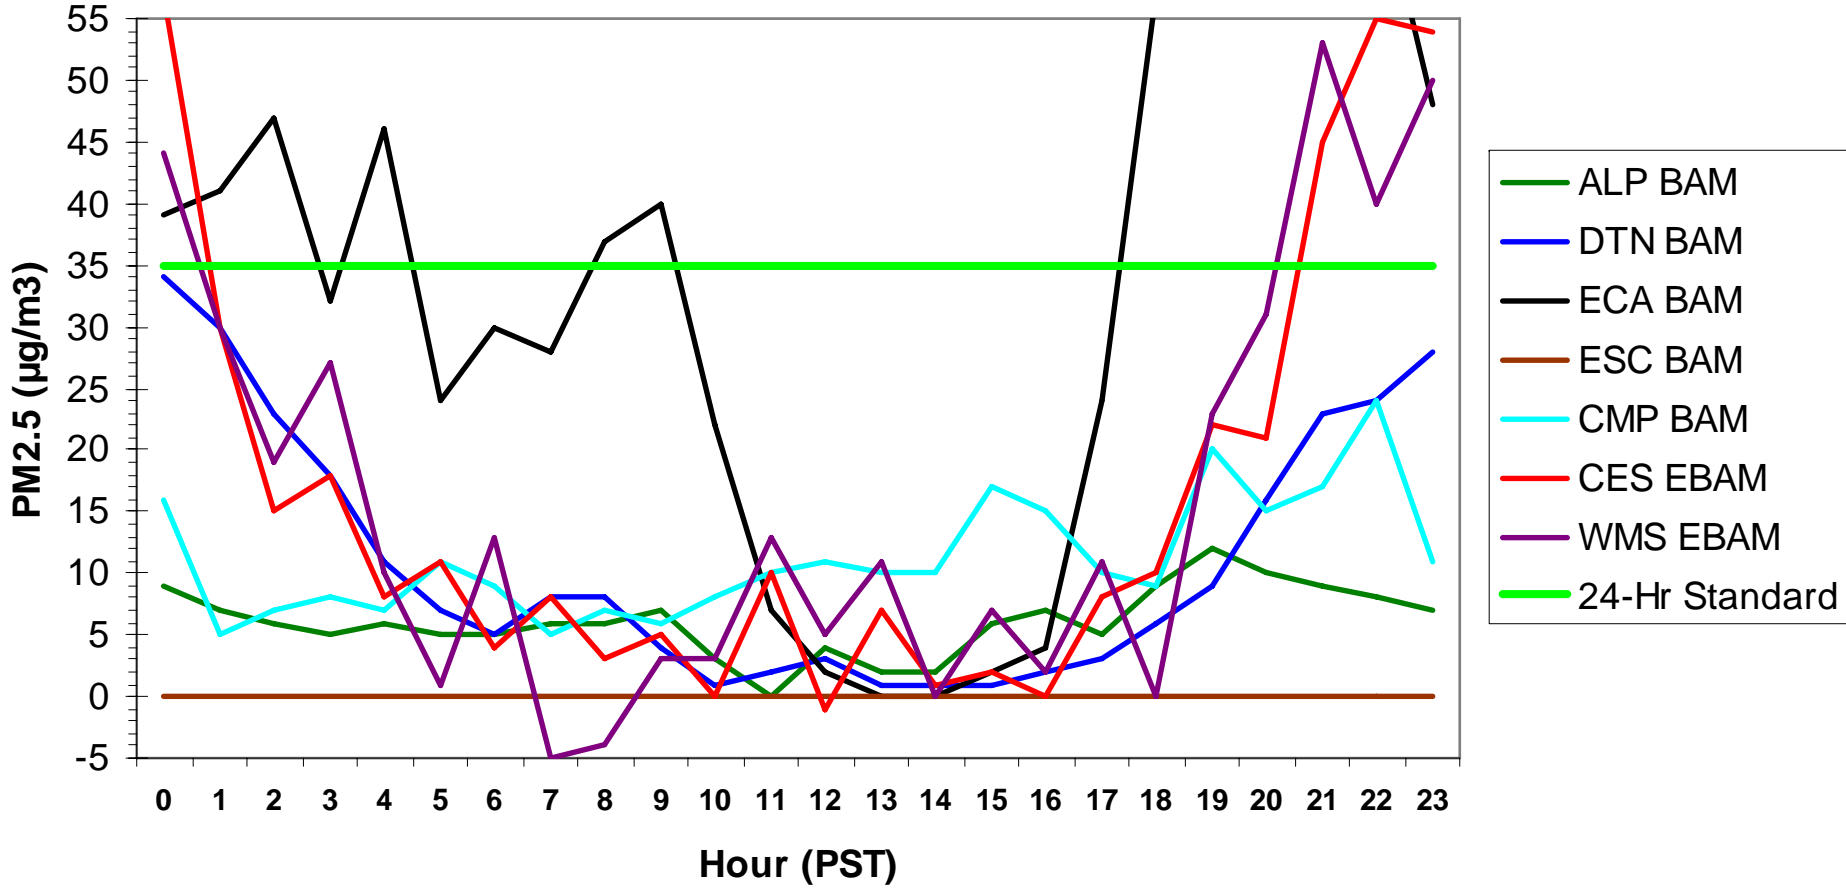

Hourly PM2.5 Data for: Sunday, 12/28/2008