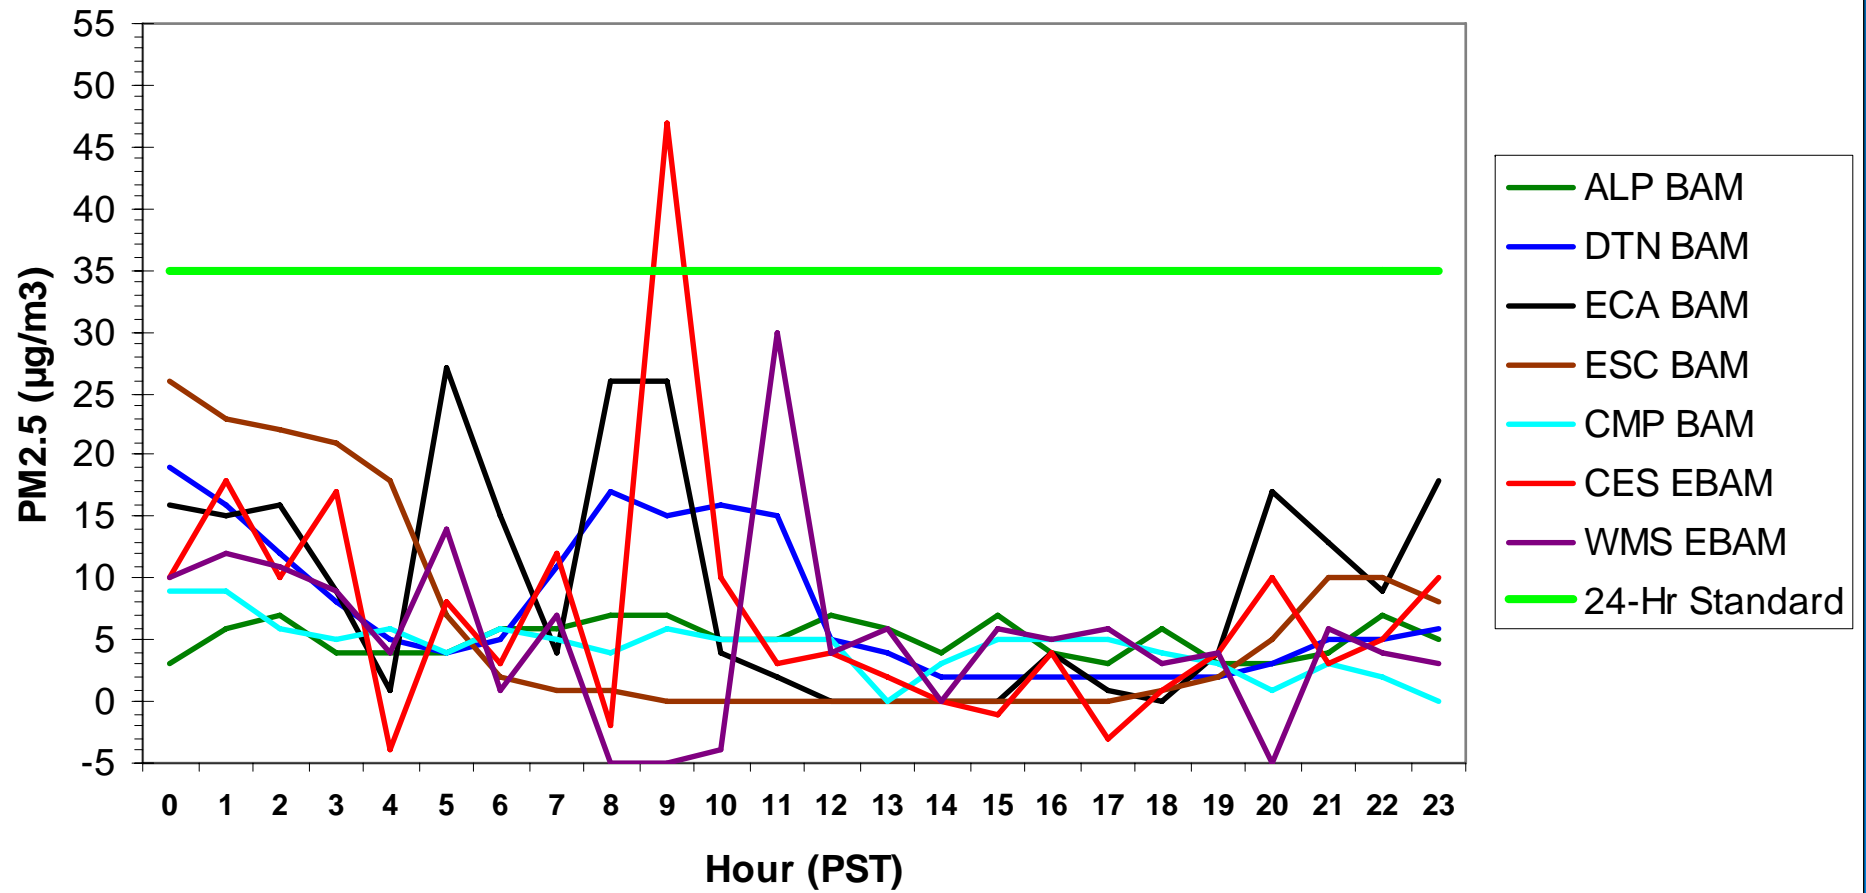

Hourly PM2.5 Data for: Thursday, 1/29/2009