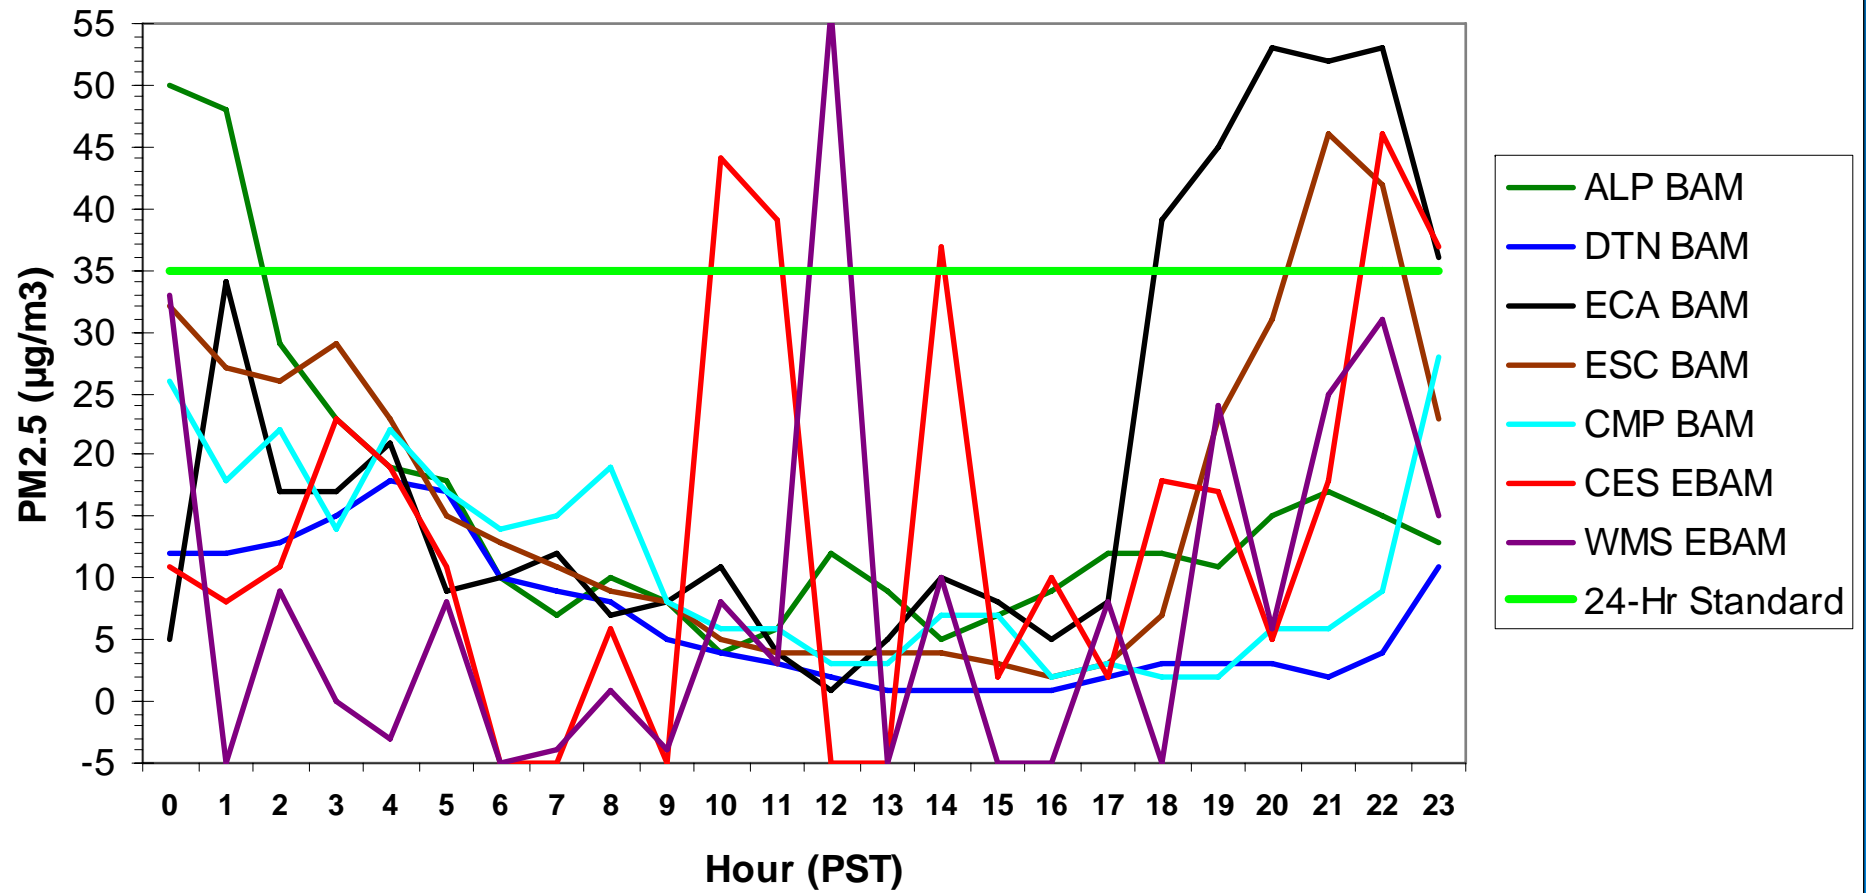

Hourly PM2.5 Data for: Saturday, 1/3/2009