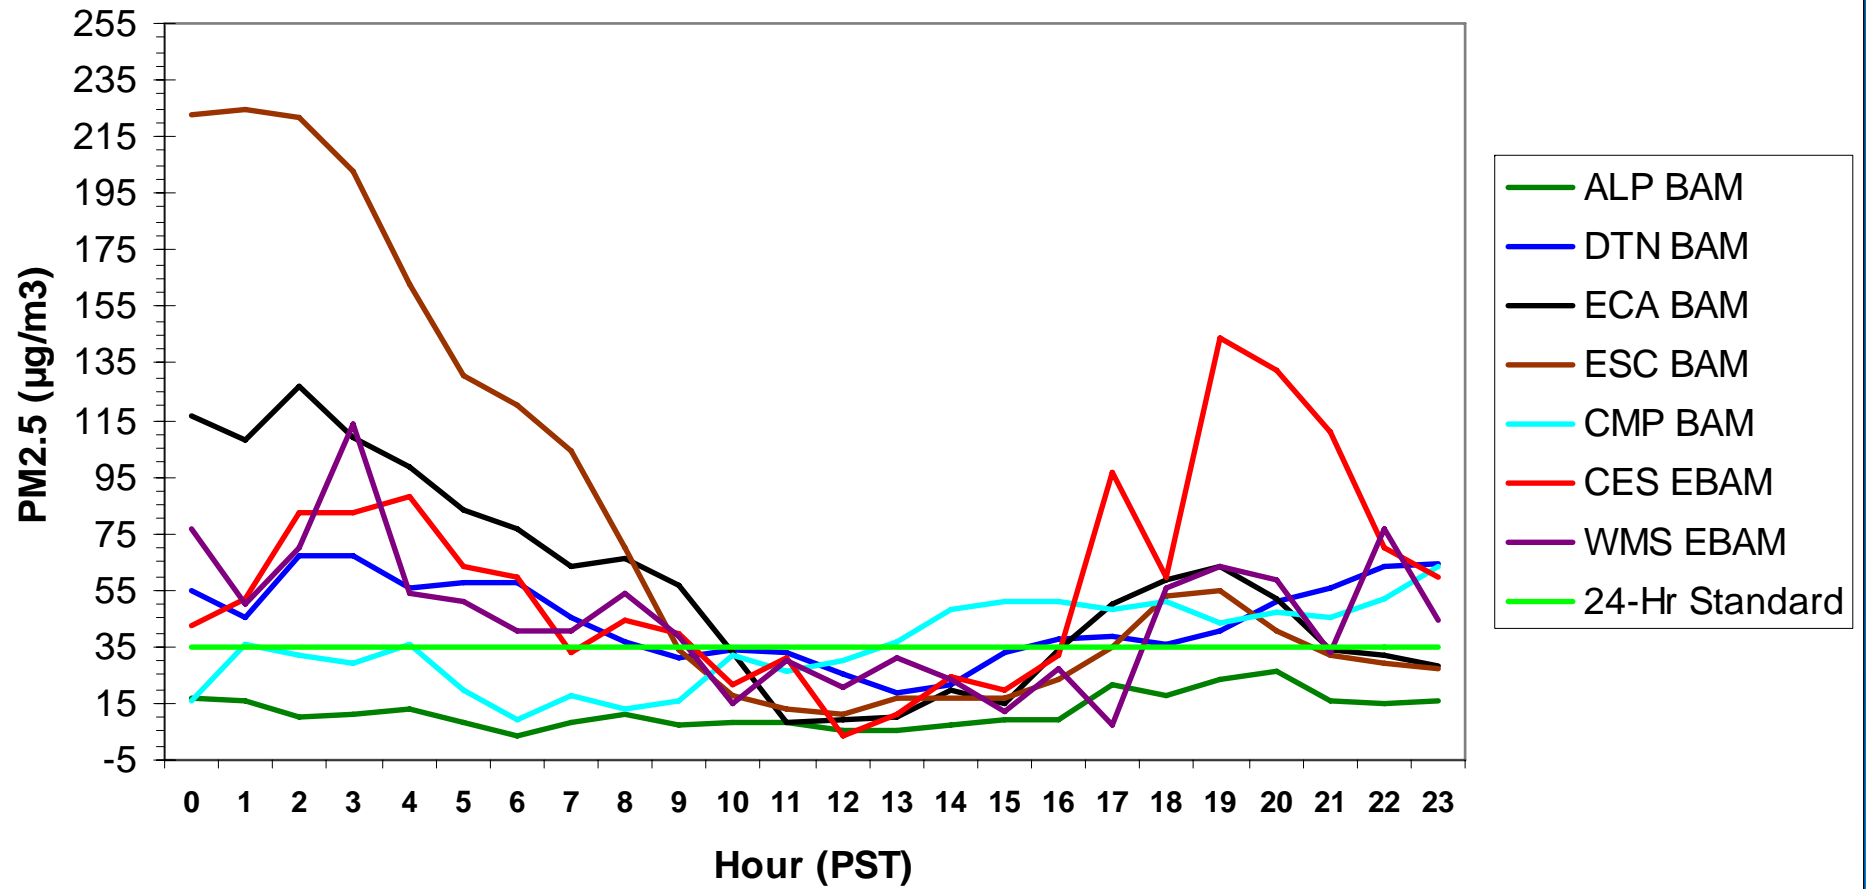

### Hourly PM2.5 Data for: Thursday, 1/1/2009