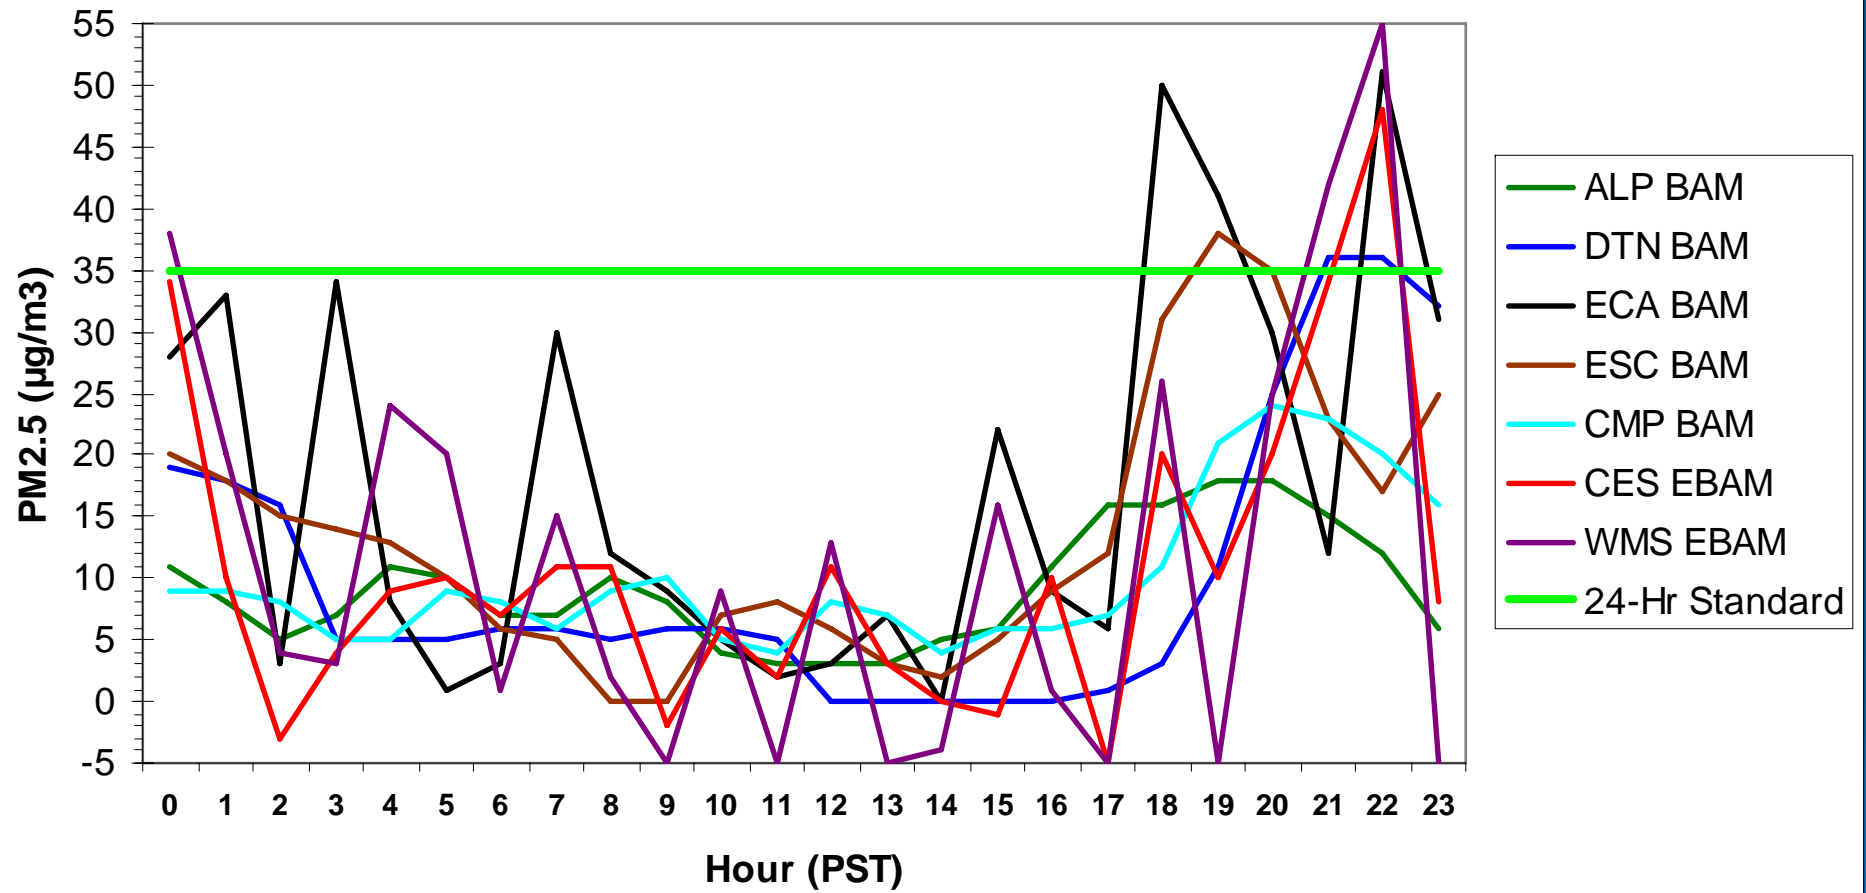

Hourly PM2.5 Data for: Wednesday, 12/24/2008