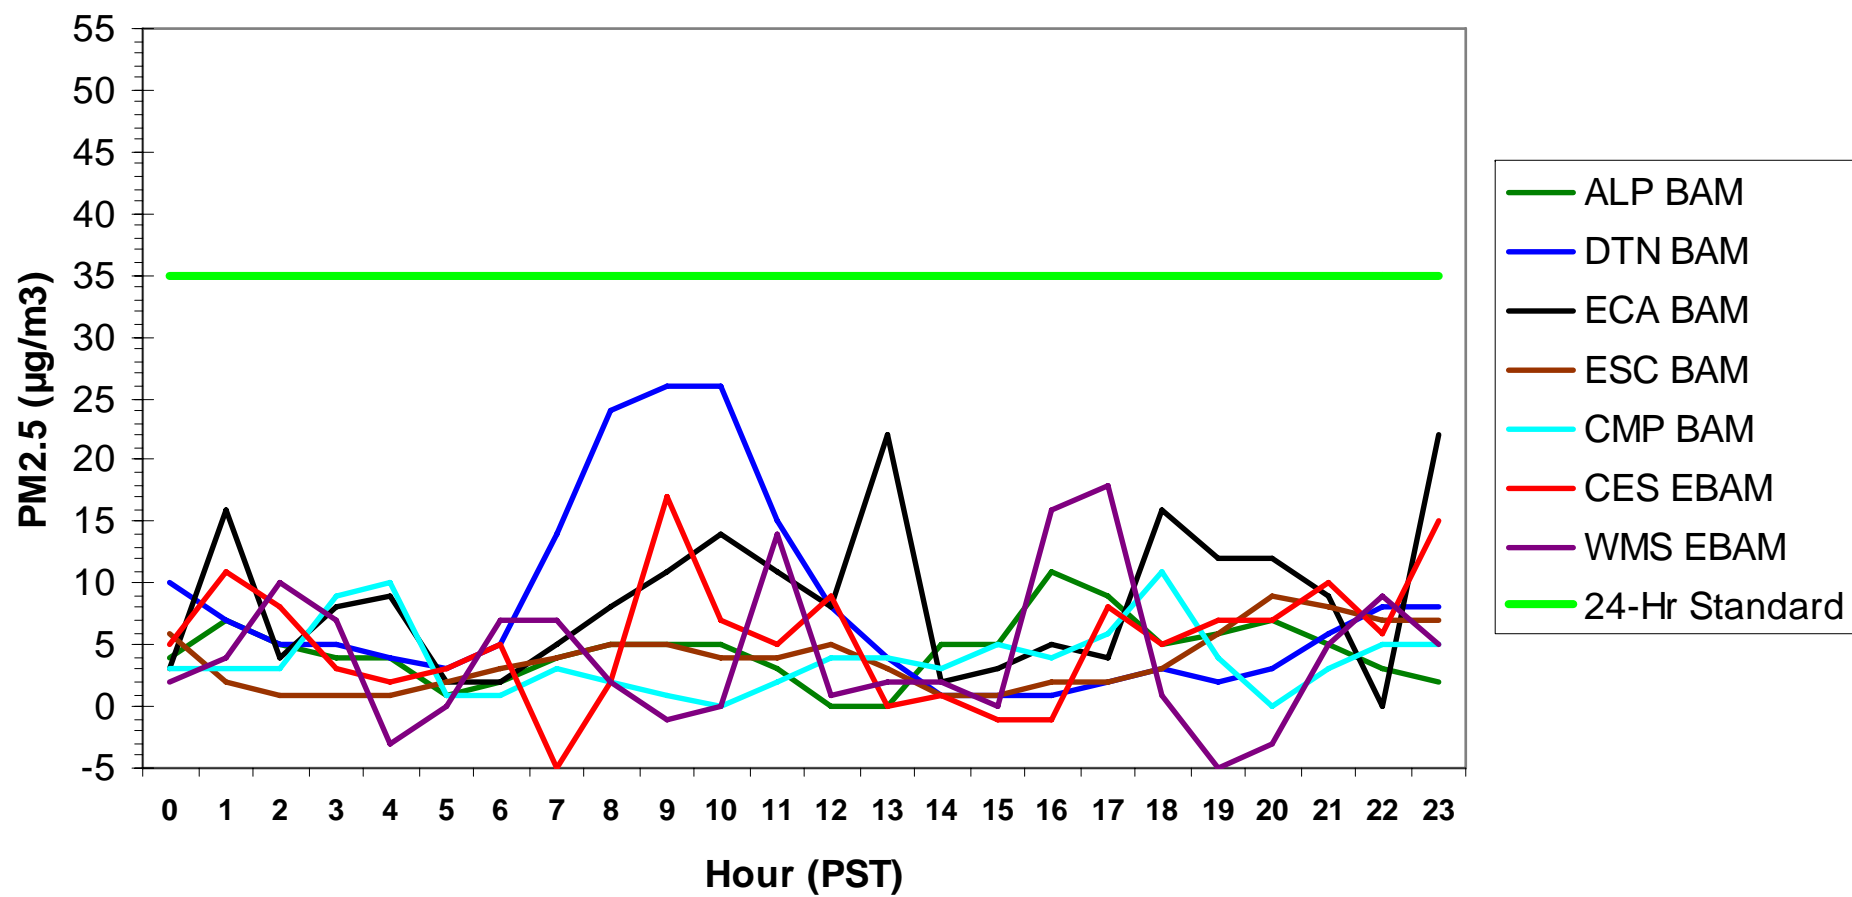

Hourly PM2.5 Data for: Tuesday, 1/13/2009