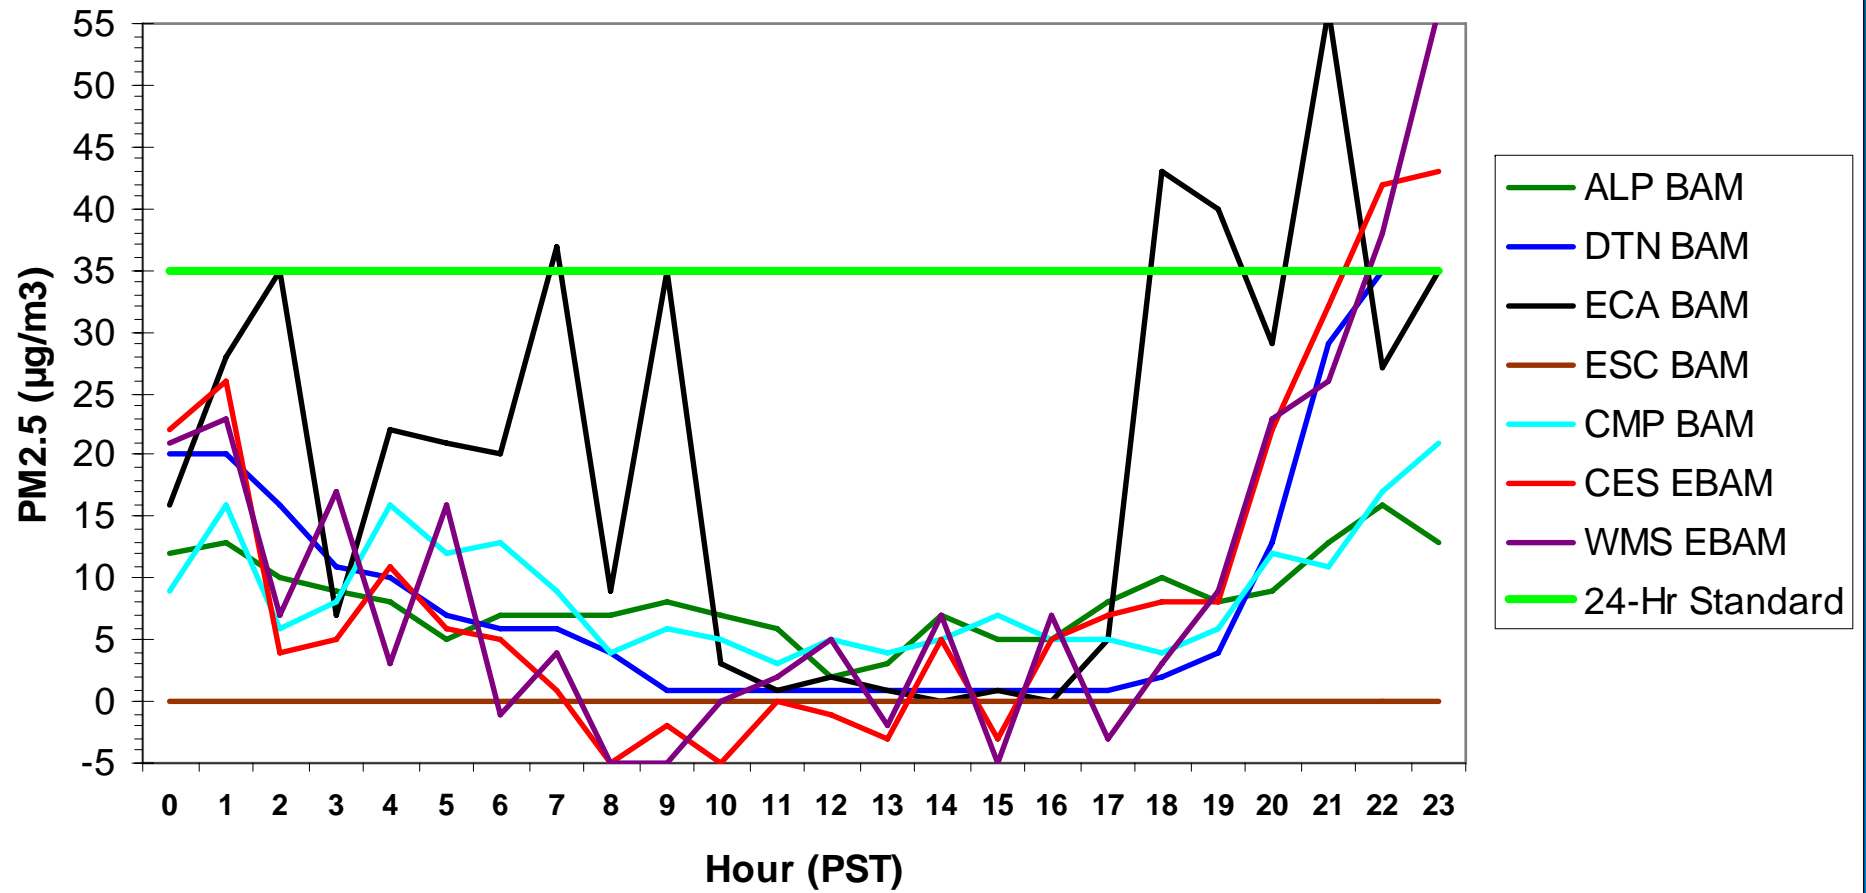

Hourly PM2.5 Data for: Saturday, 12/27/2008