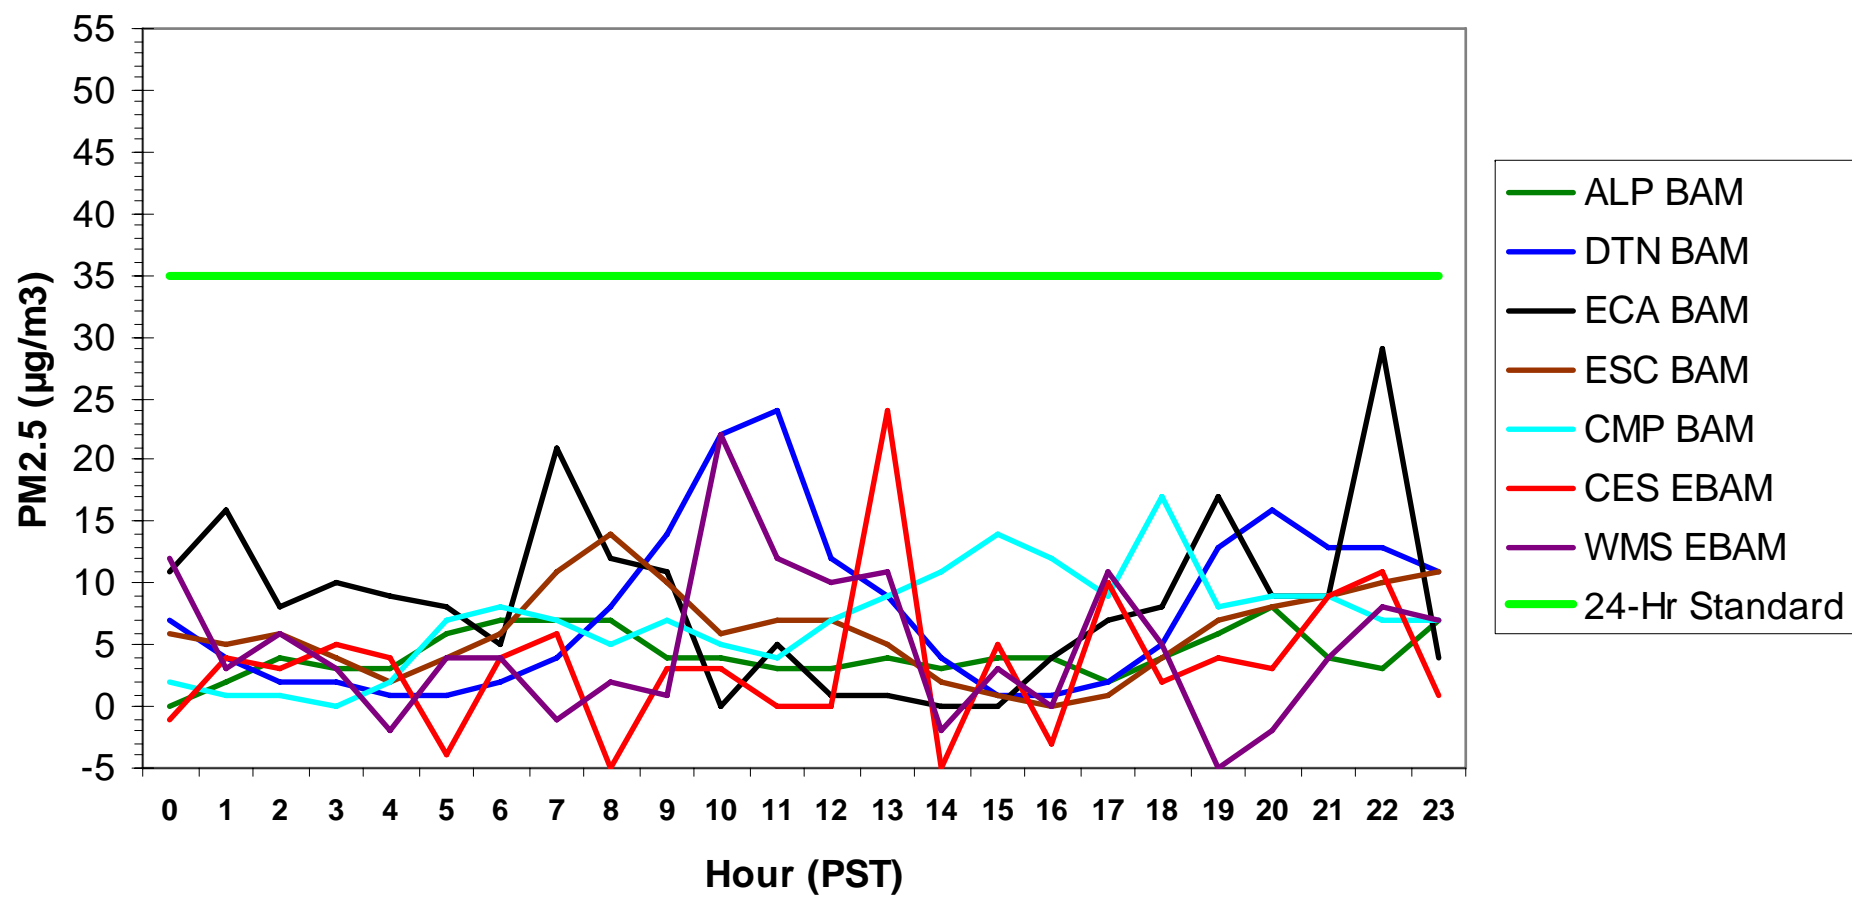

Hourly PM2.5 Data for: Wednesday, 1/14/2009