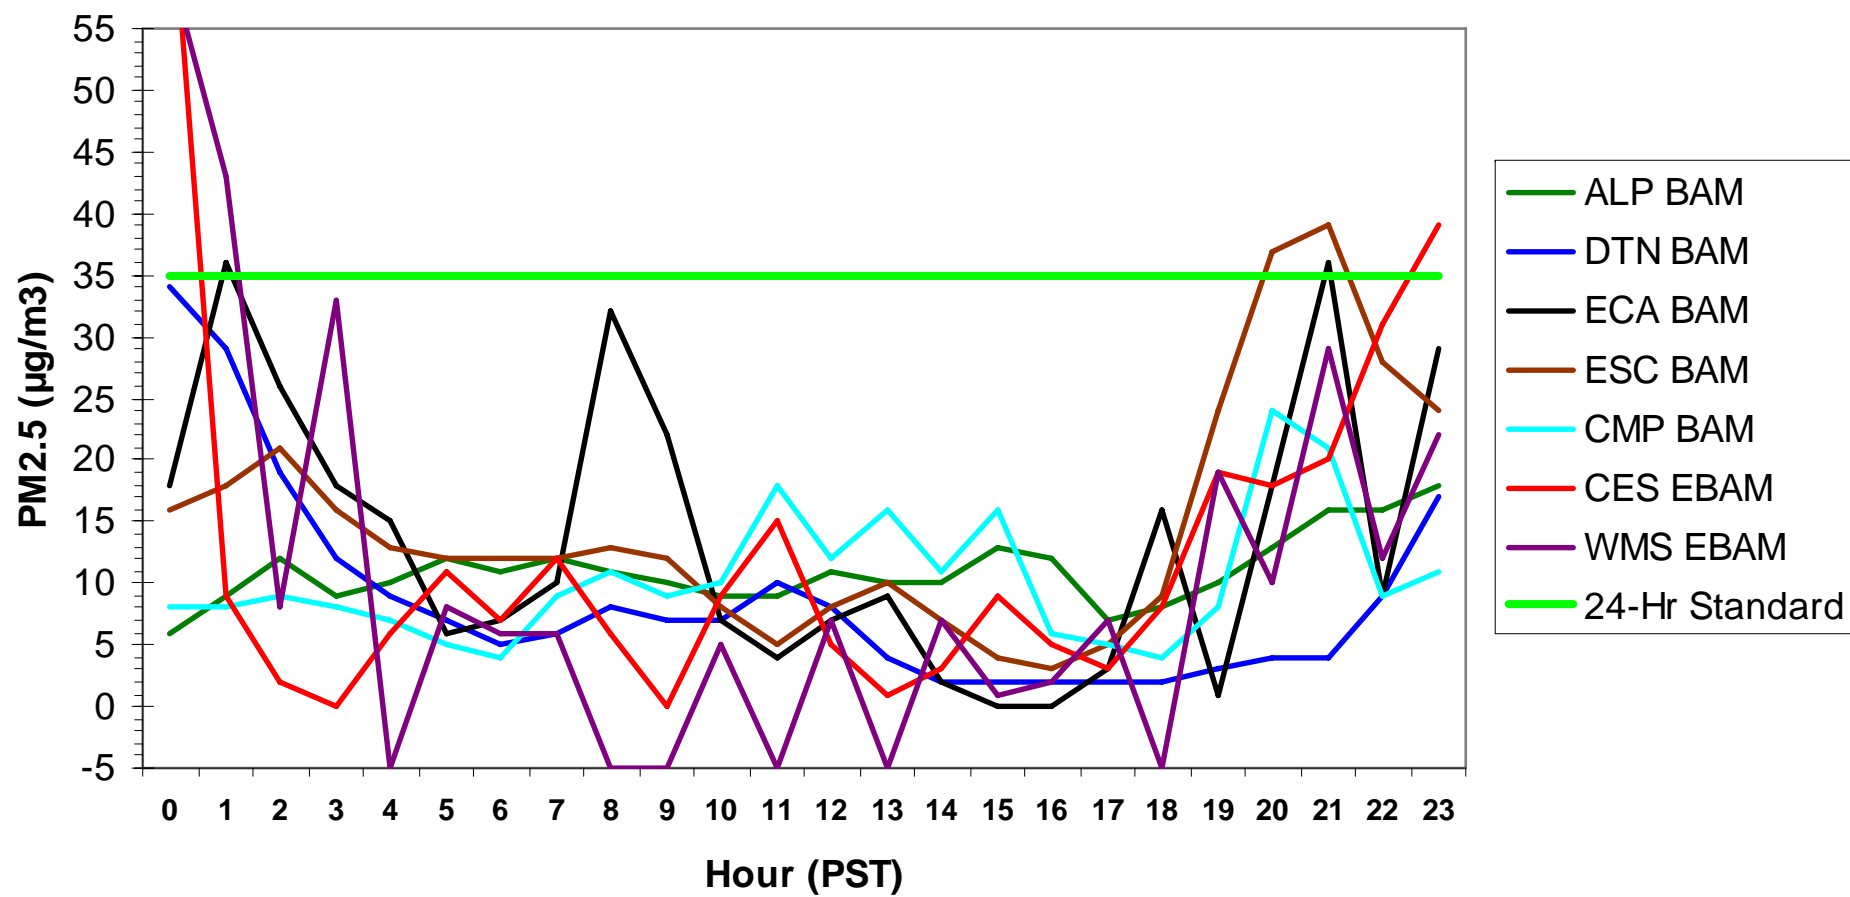

Hourly PM2.5 Data for: Monday, 1/5/2009